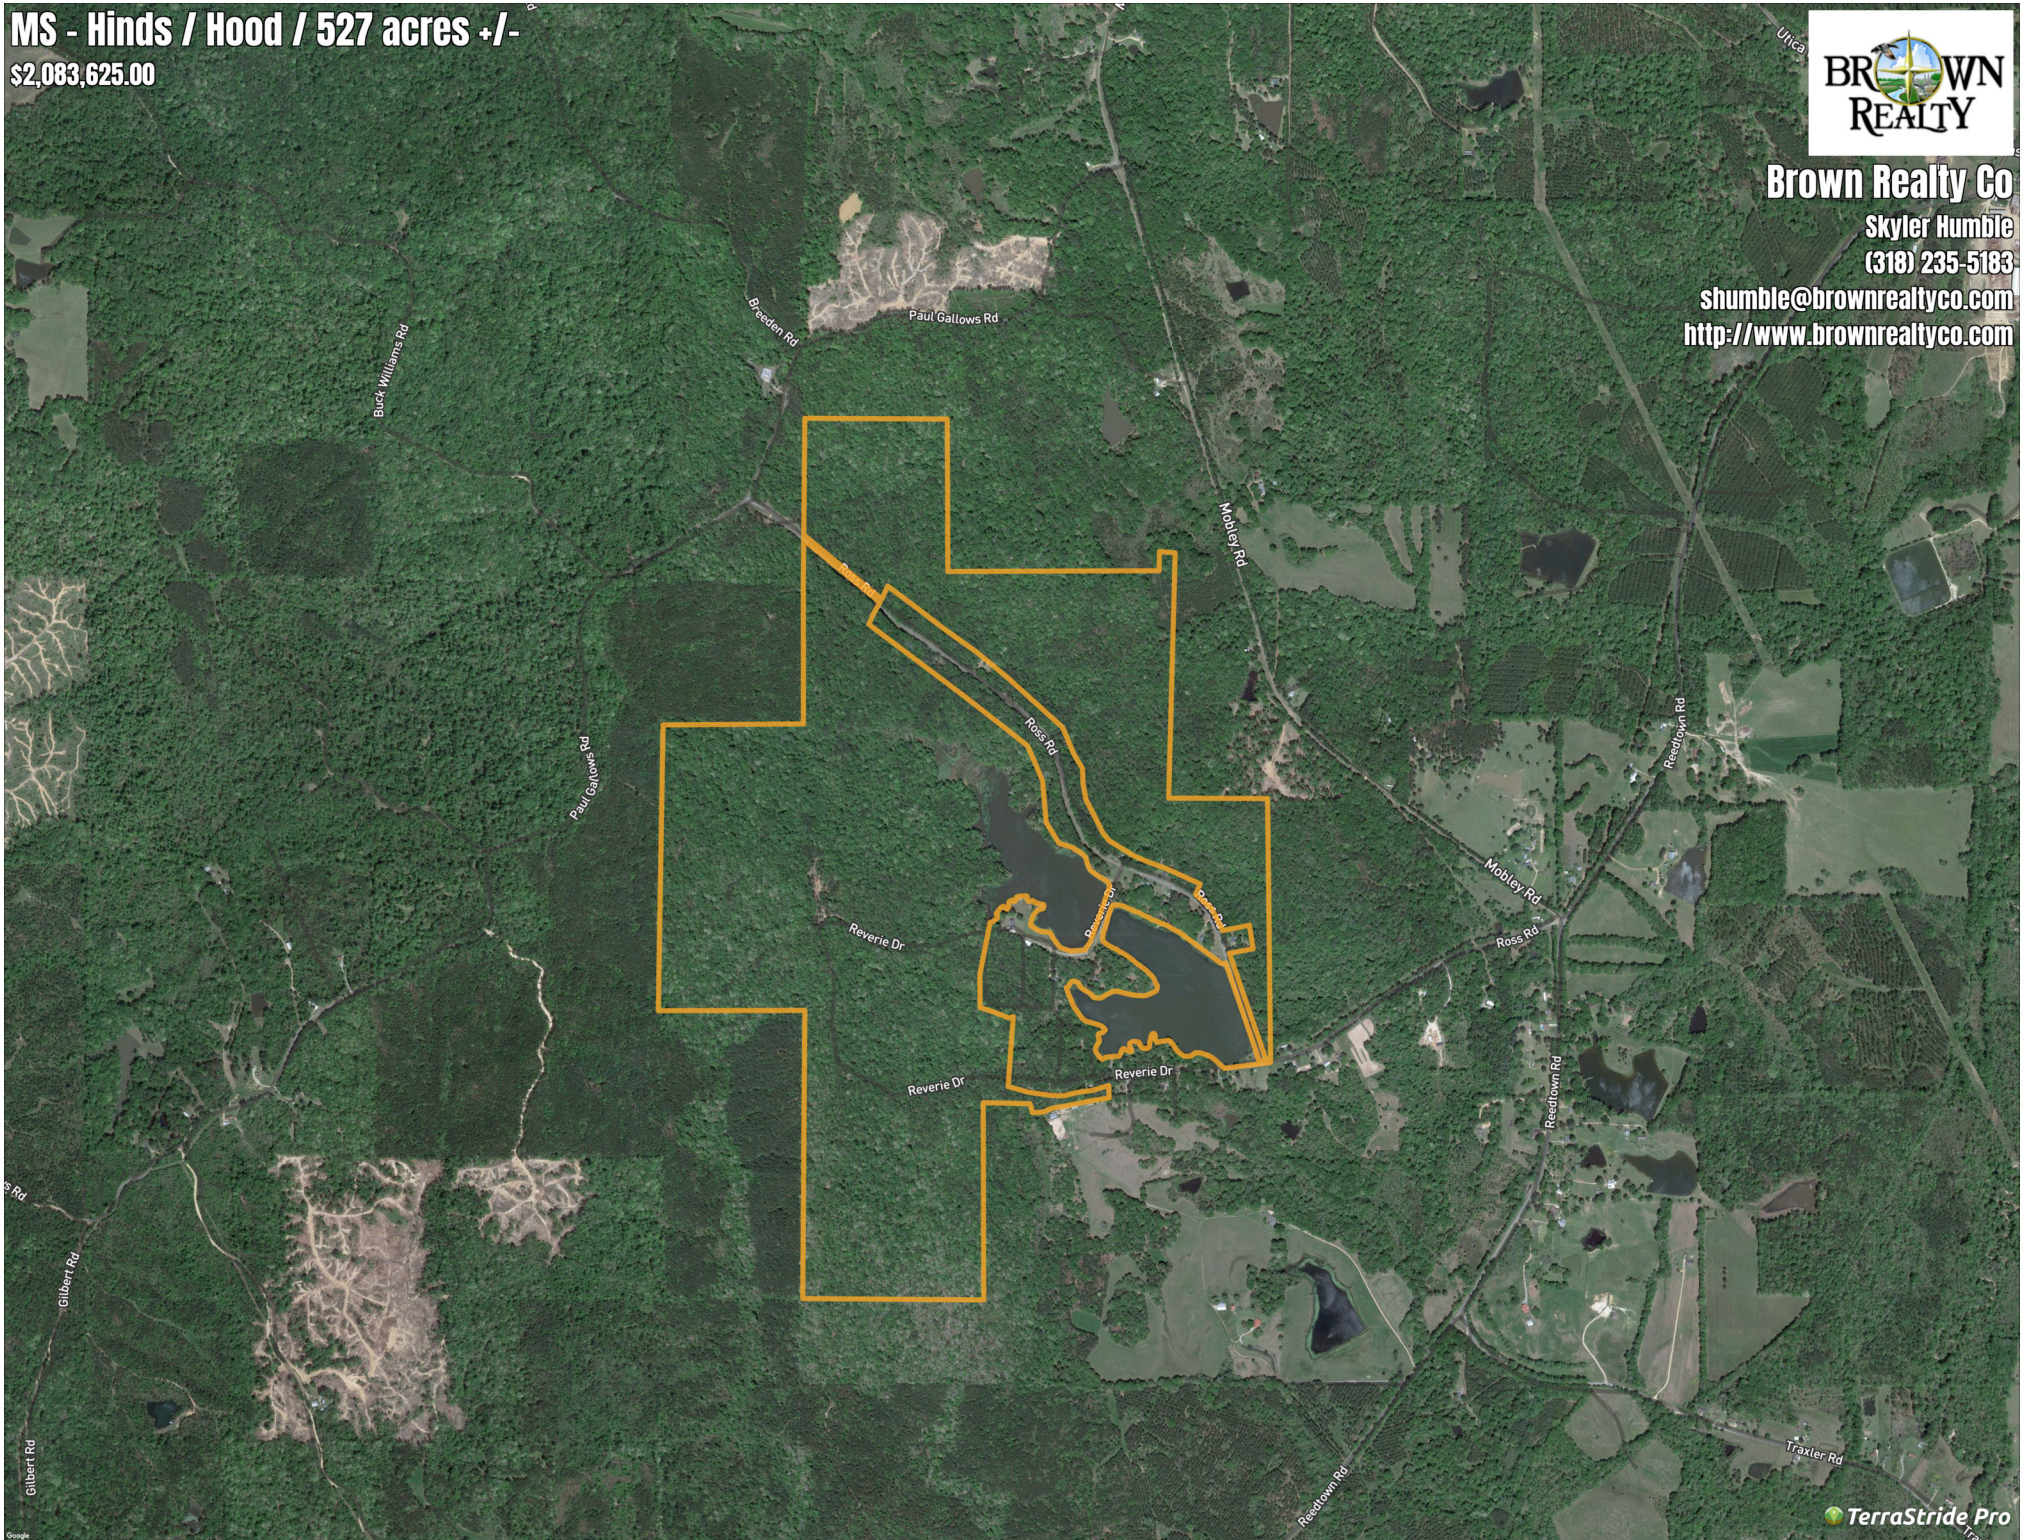

MS - Hinds / Hood / 527 acres +/-
$2,083,625.00

Brown Realty Co

Skyler Humble

(318) 235-5183

shumble@brownrealtyco.com

http://www.brownrealtyco.com