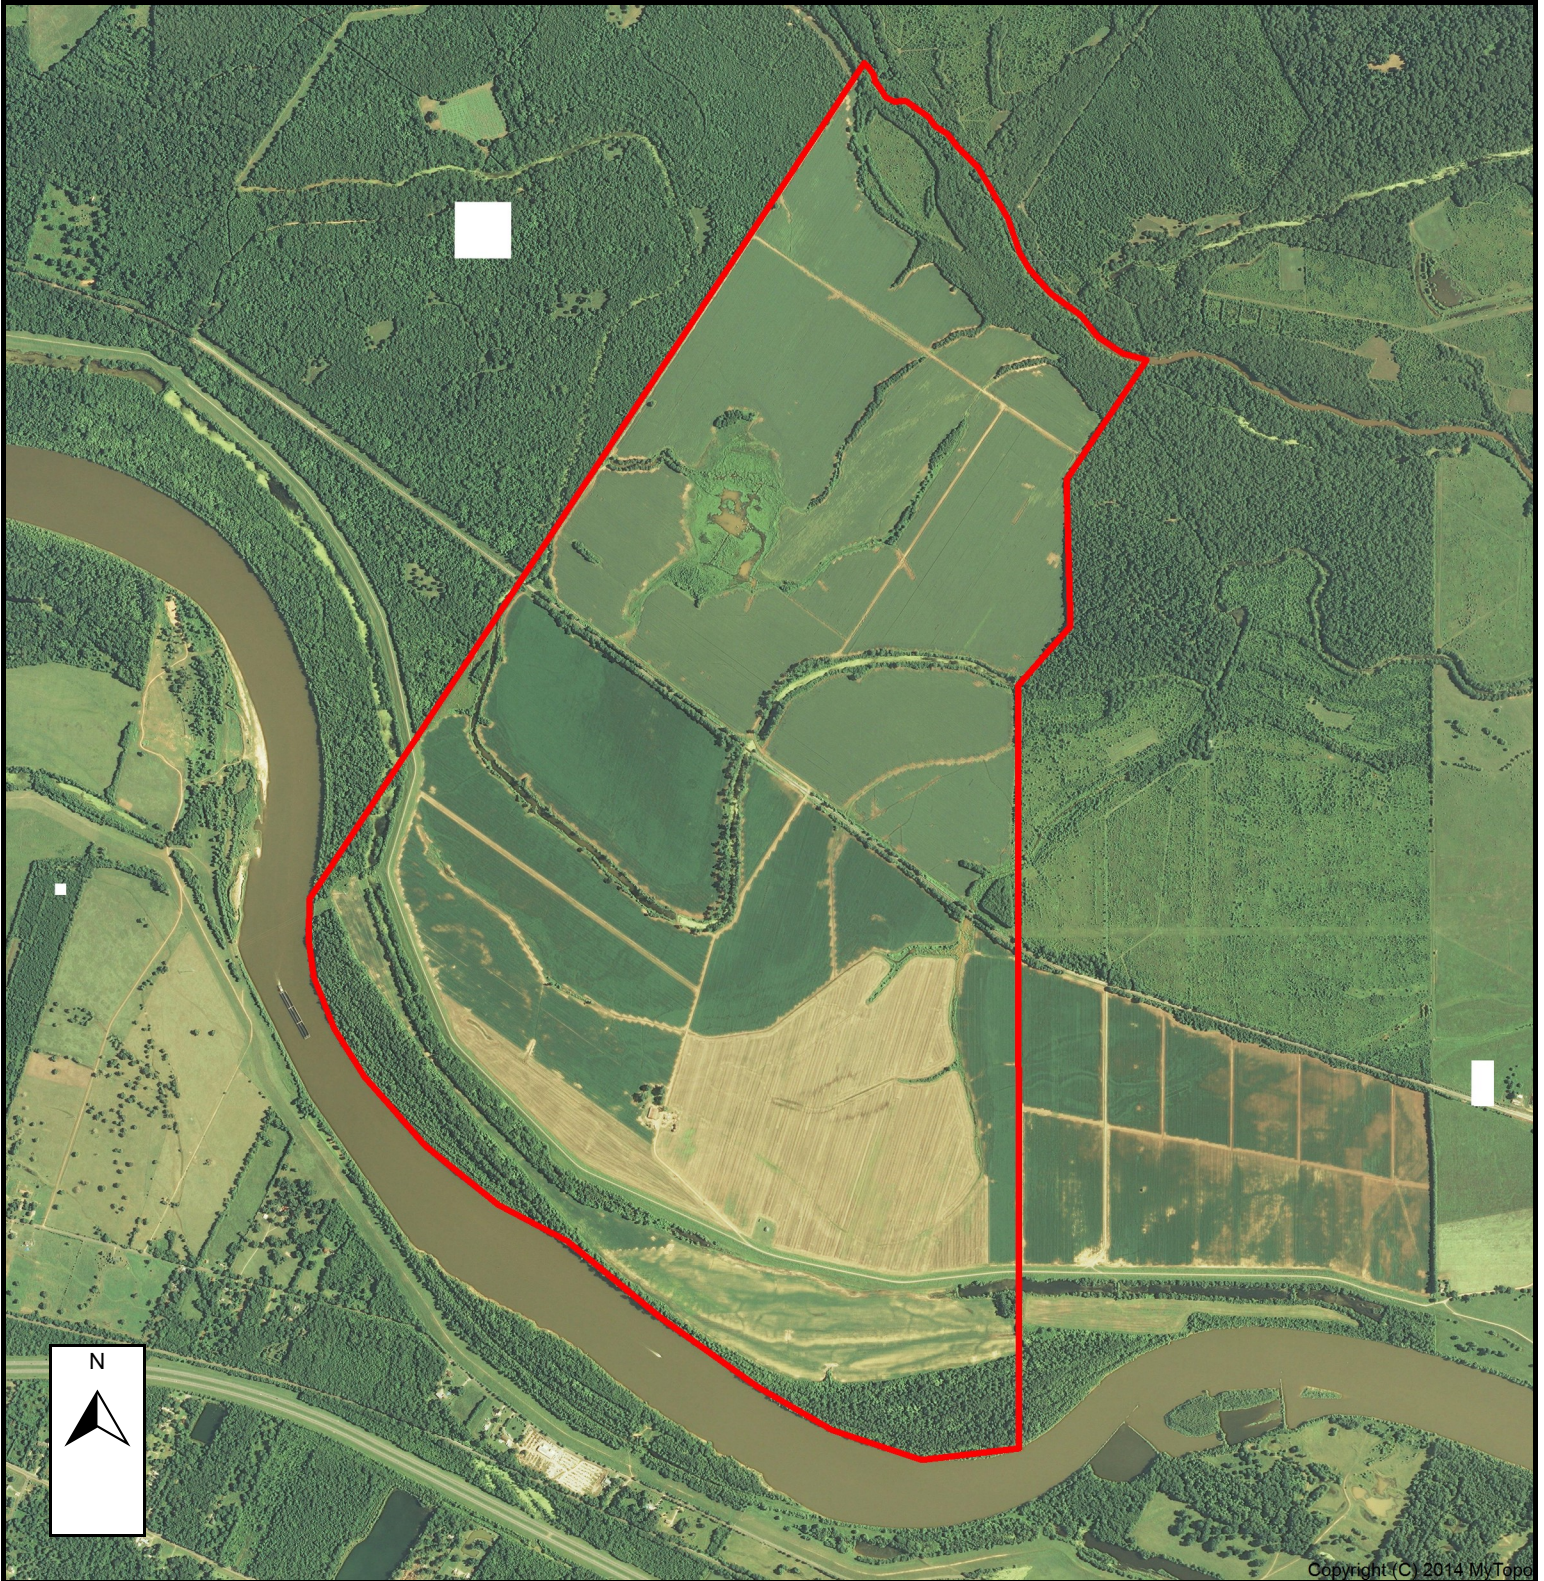

LA - Rapides DSK 2019 acres+-

Brown Realty Company of Rayville, Inc.

Jim Rolfe, Agent
Office: 318-728-9544
Cell: 318-376-5576
jrolfe@brownrealtyco.com
www.brownrealtyco.com

Aerial Map

Copyright © 2014 MyTopo