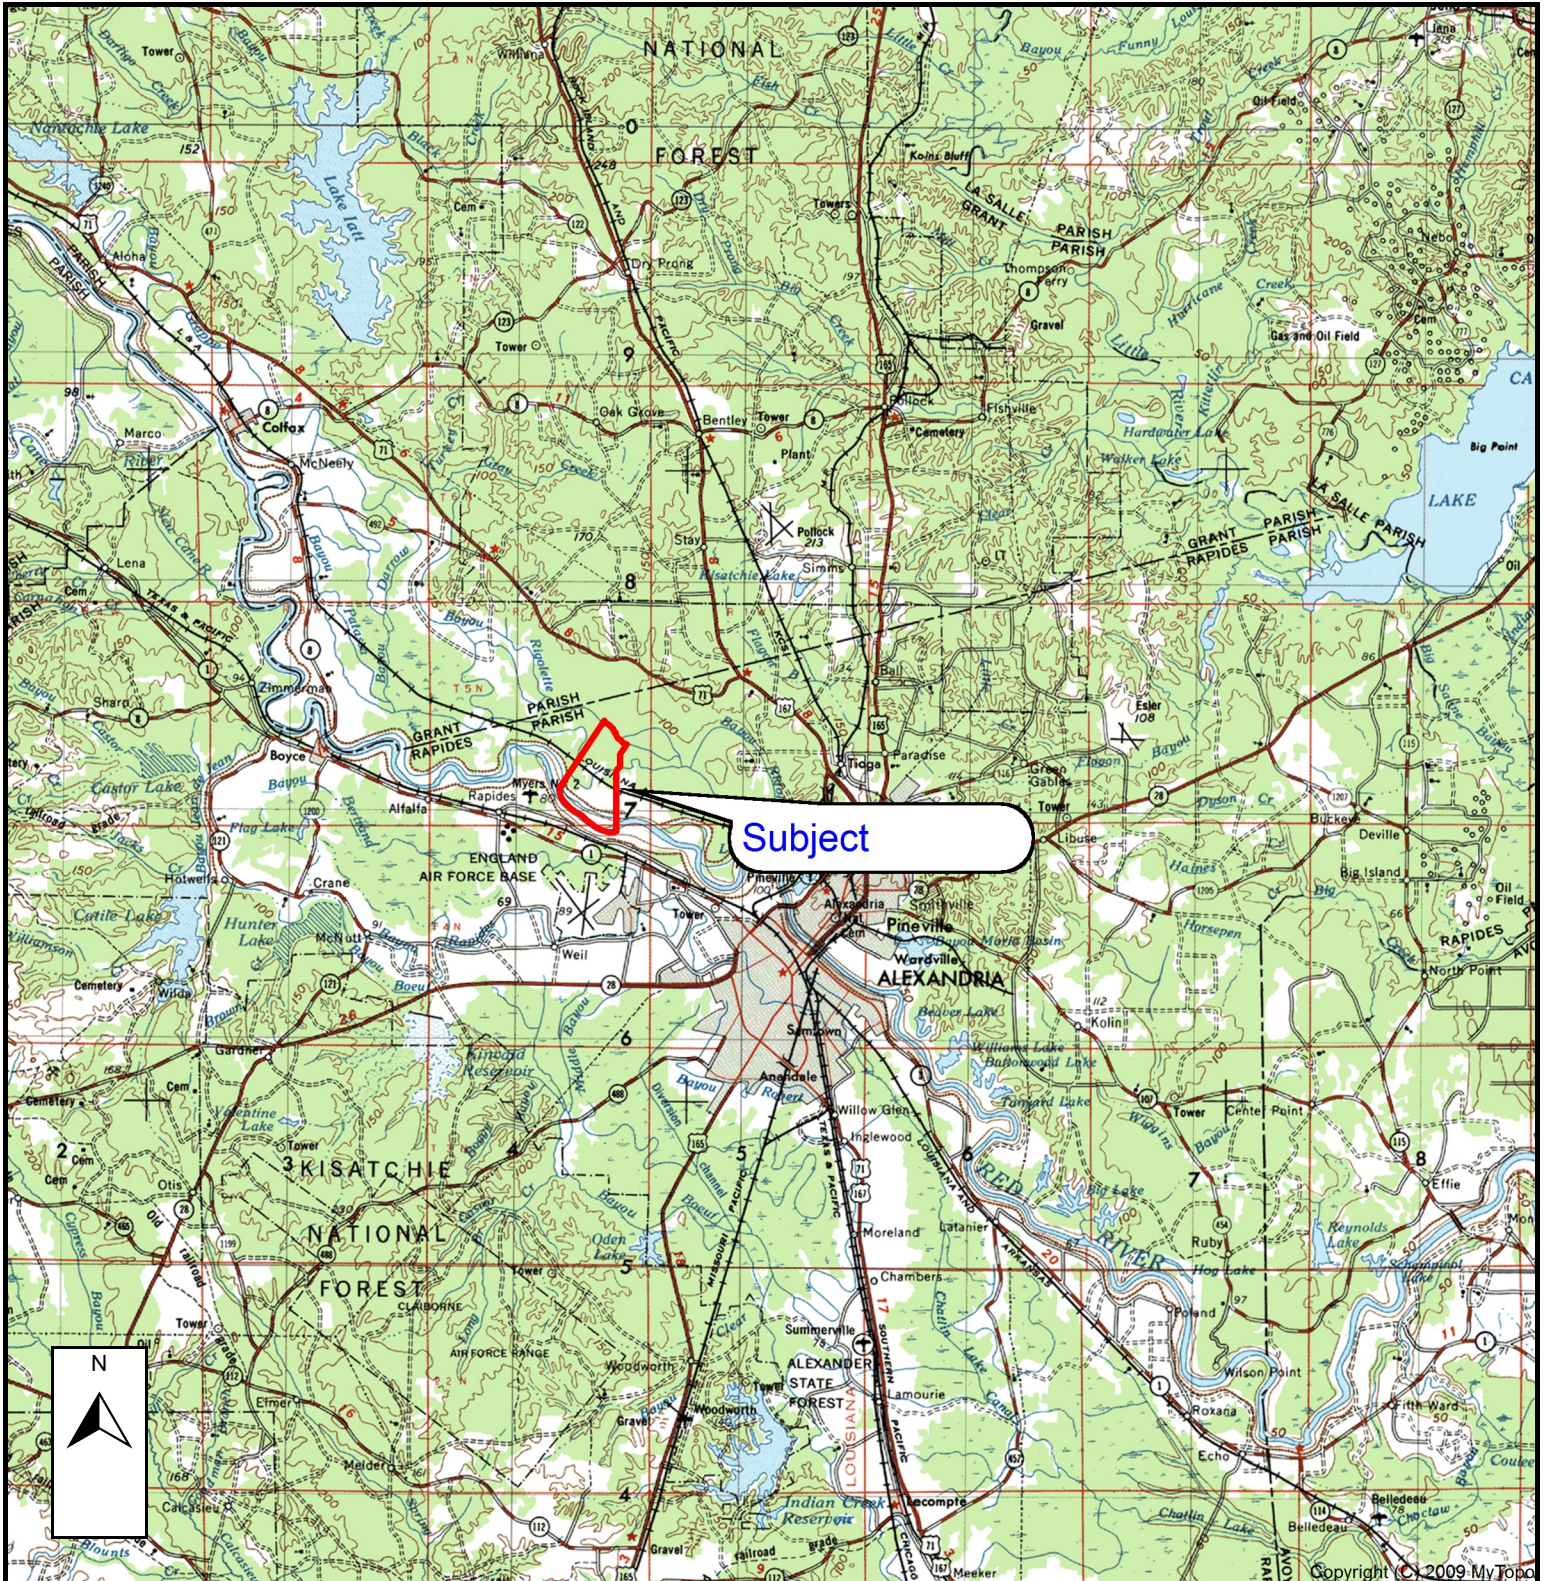

LA - Rapides DSK 2019 acres+

Brown Realty Company of Rayville, Inc.

Jim Rolfe, Agent
Office: 318-728-9544
Cell: 318-376-5576
jrolfe@brownrealtyco.com
www.brownrealtyco.com

Location Map

DISCLAIMER: The information contained herein is as obtained by this broker from sellers, owners, or other sources. This information is considered reliable, neither this broker nor owners make any guarantee, warranty or representation as to correctness of any data or descriptions and the accuracy of such statements. The correctness and / or accuracy of any and all statements should be determined through independent investigation made by the prospective purchaser. Any offer for sale is subject to prior sale, errors and omissions, change of price, terms or other conditions or withdrawal from sale in whole or in part, by seller without notice and at the sole discretion of seller. Readers are urged to form their own independent conclusions and evaluations in consultation with legal counsel, accountants, and/or investment advisors concerning and all material contained herein.