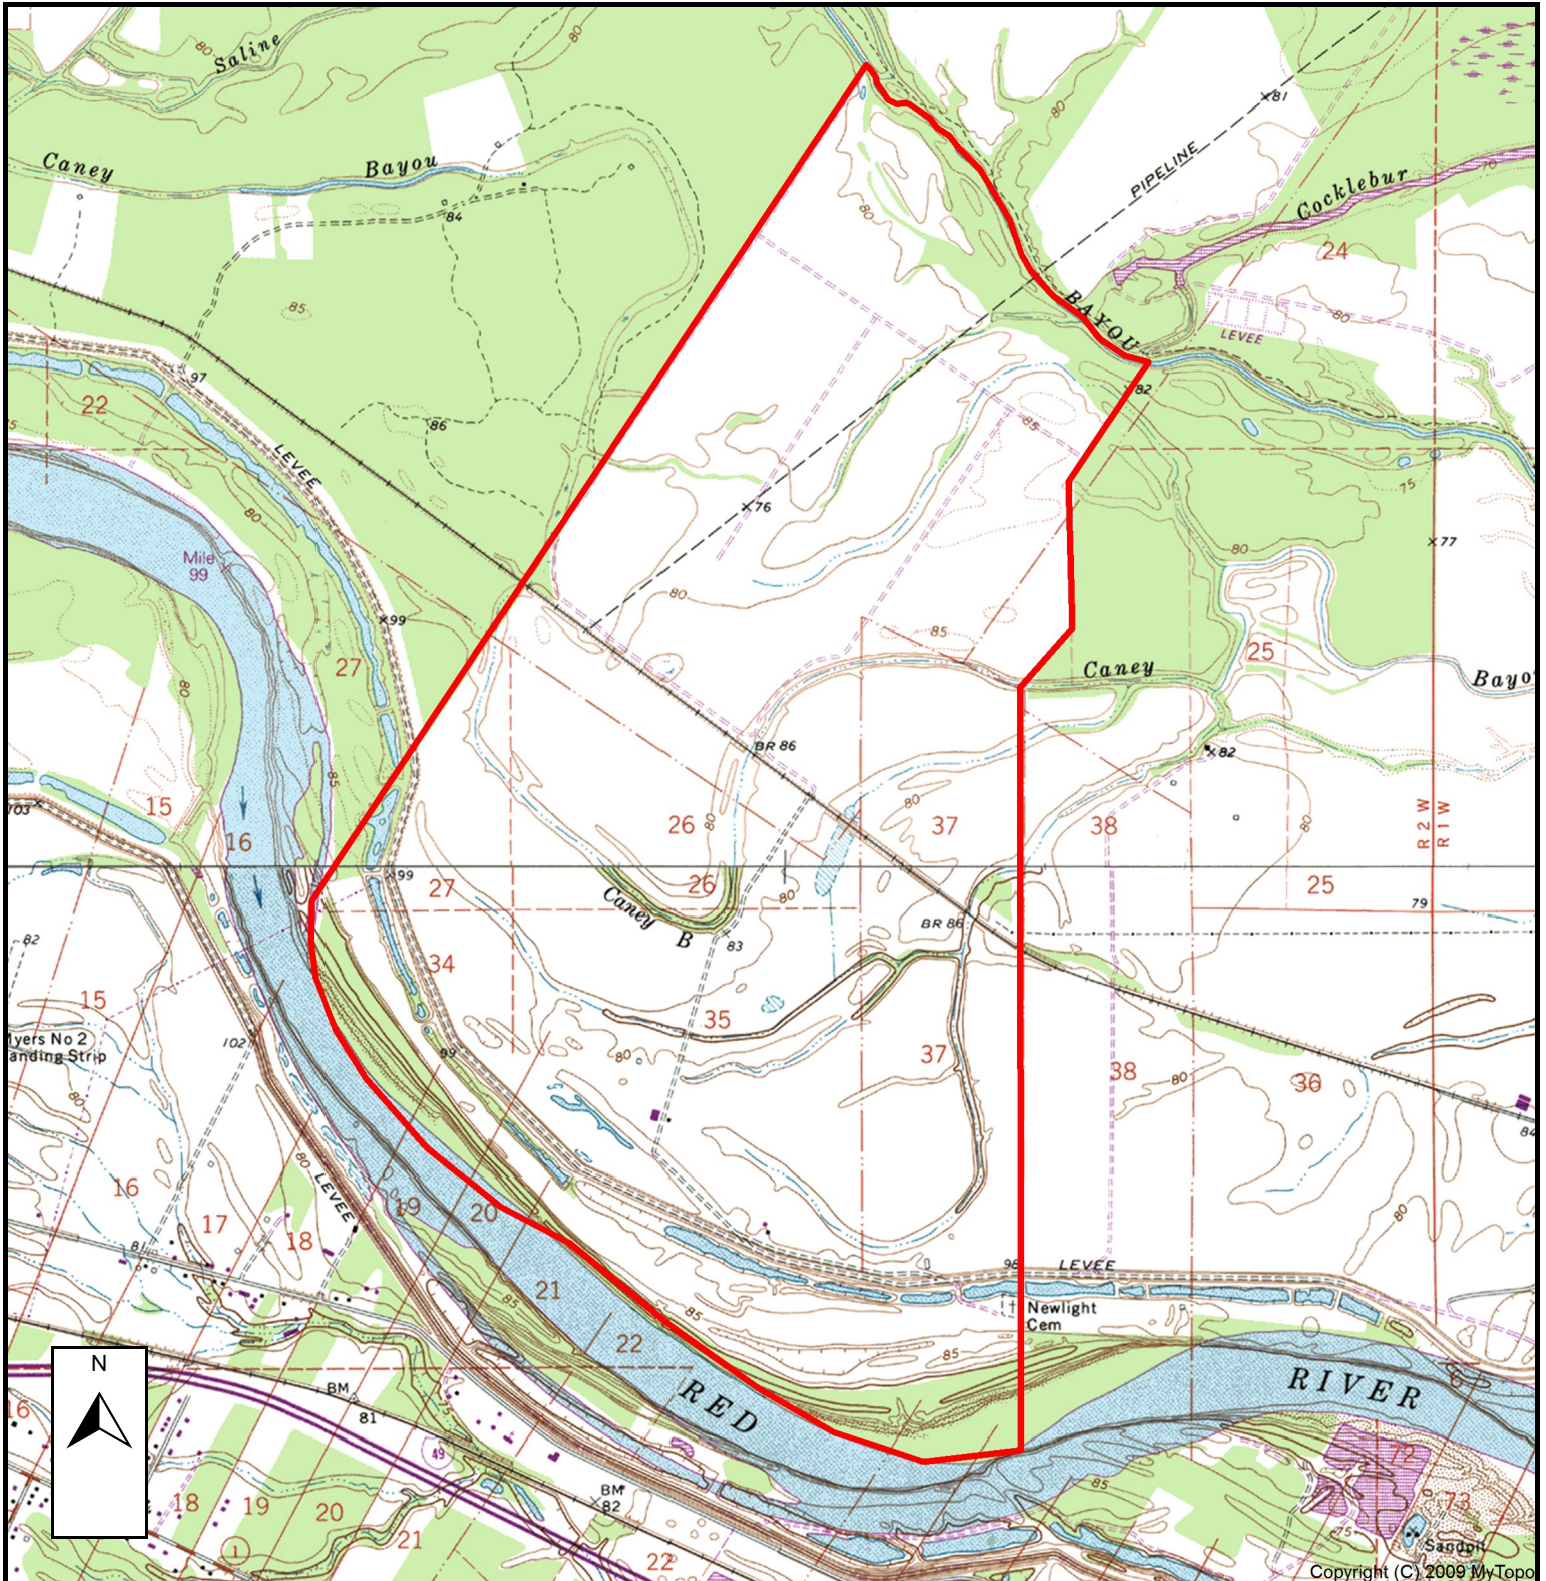

LA - Rapides DSK 2019 acres+

Brown Realty Company of Rayville, Inc.

Jim Rolfe, Agent  
Office: 318-728-9544  
Cell: 318-376-5576  
jrolfe@brownrealtyco.com  
www.brownrealtyco.com

Topo Map

DISCLAIMER: The information contained herein is as obtained by this broker from sellers, owners, or other sources. This information is considered reliable, neither this broker nor owners make any guarantee, warranty or representation as to correctness of any data or descriptions and the accuracy of such statements. The correctness and / or accuracy of any and all statements should be determined through independent investigation made by the prospective purchaser. Any offer for sale is subject to prior sale, errors and omissions, change of price, terms or other conditions or withdrawal from sale in whole or in part, by seller without notice and at the sole discretion of seller. Readers are urged to form their own independent conclusions and evaluations in consultation with legal counsel, accountants, and/or investment advisors concerning and all material contained herein.