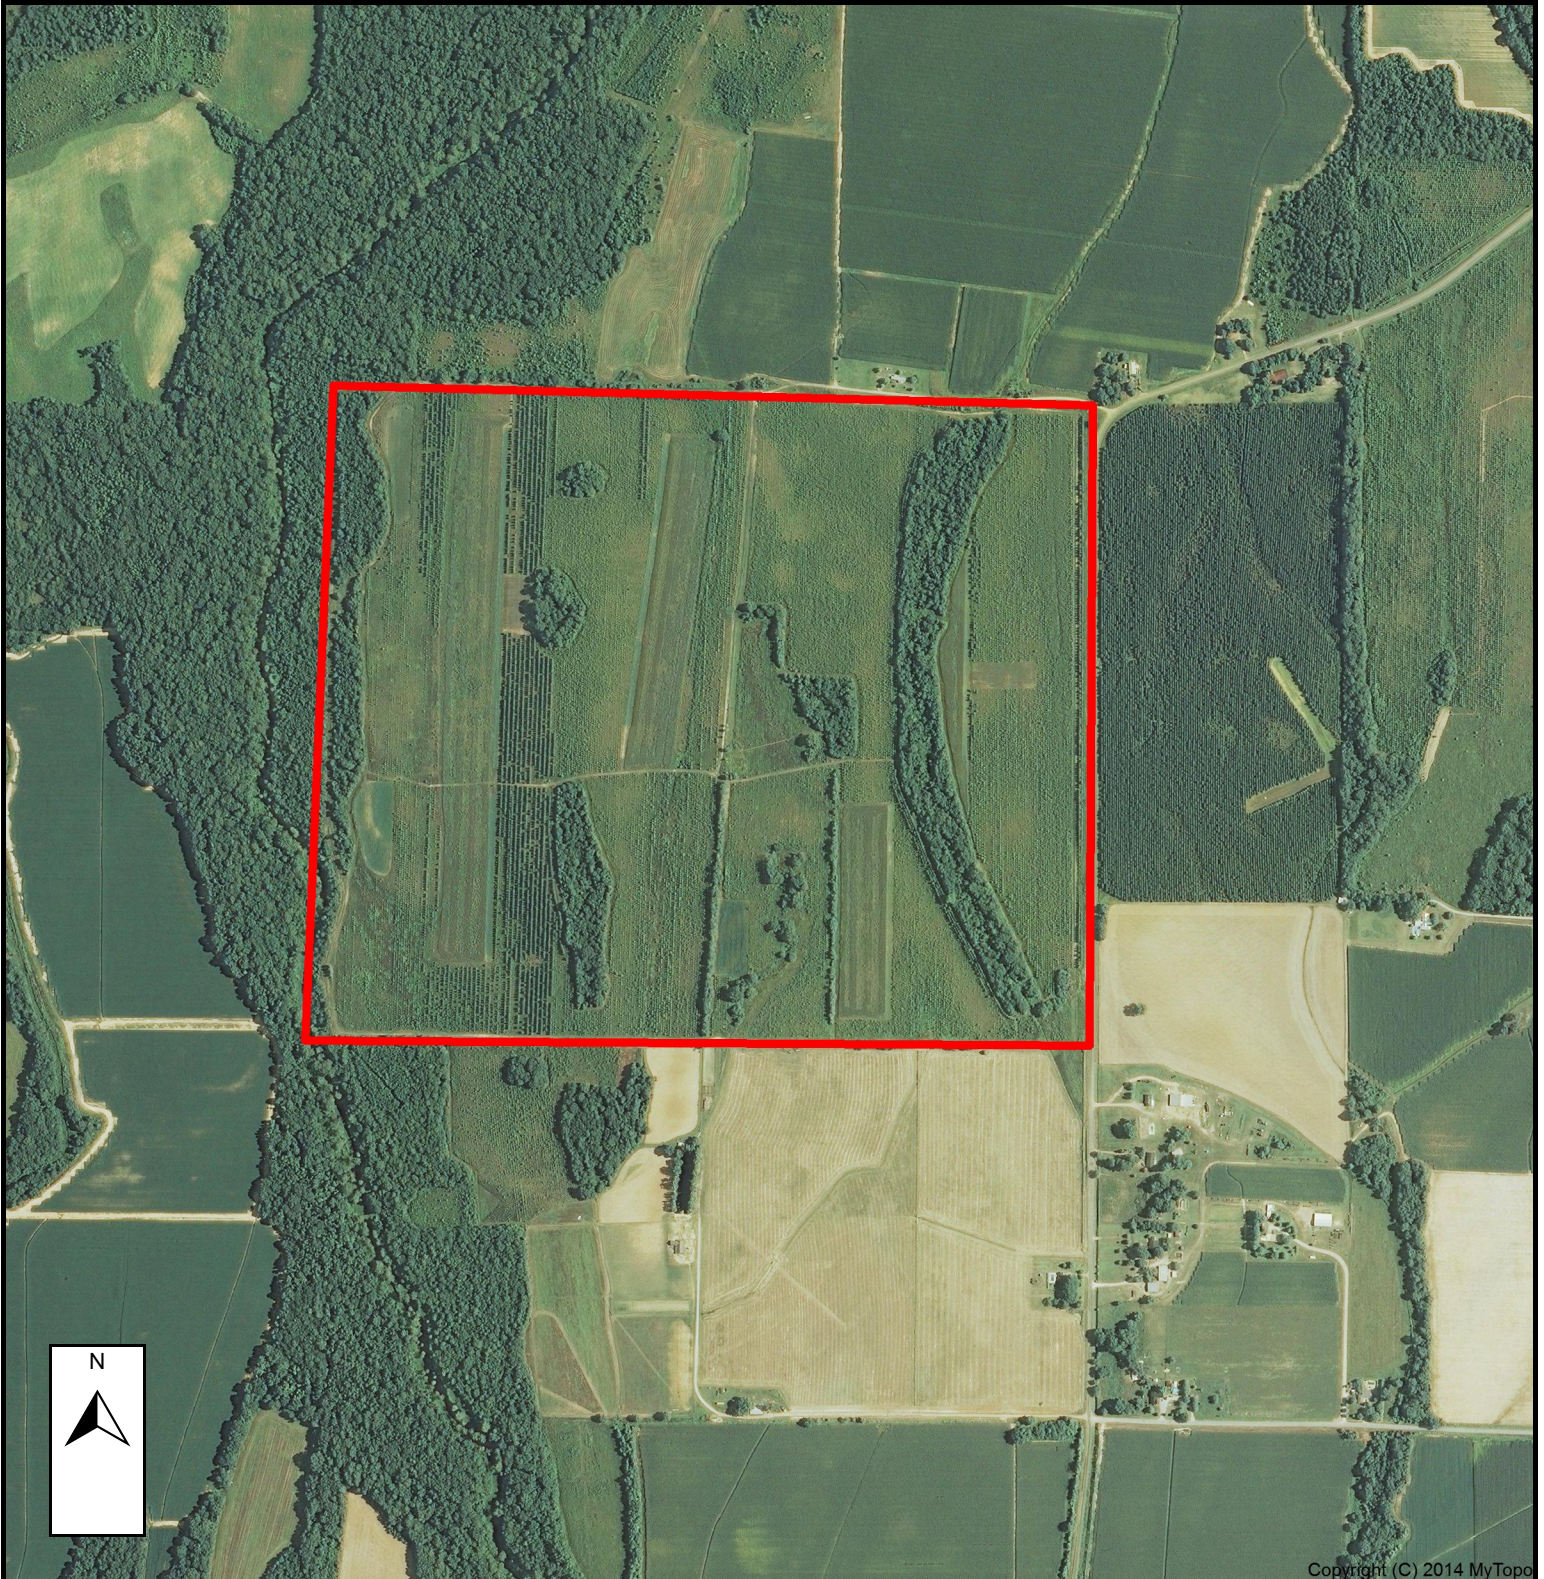

Aerial Map

Copyright (C) 2014 MyTopo

DISCLAIMER: The information contained herein is as obtained by this broker from sellers, owners, or other sources. This information is considered reliable, neither this broker nor owners make any guarantee, warranty or representation as to correctness of any data or descriptions and the accuracy of such statements. The correctness and / or accuracy of any and all statements should be determined through independent investigation made by the prospective purchaser. Any offer for sale is subject to prior sale, errors and omissions, change of price, terms or other conditions or withdrawal from sale in whole or in part, by seller without notice and at the sole discretion of seller. Readers are urged to form their own independent conclusions and evaluations in consultation with legal counsel, accountants, and/or investment advisors concerning and all material contained herein.