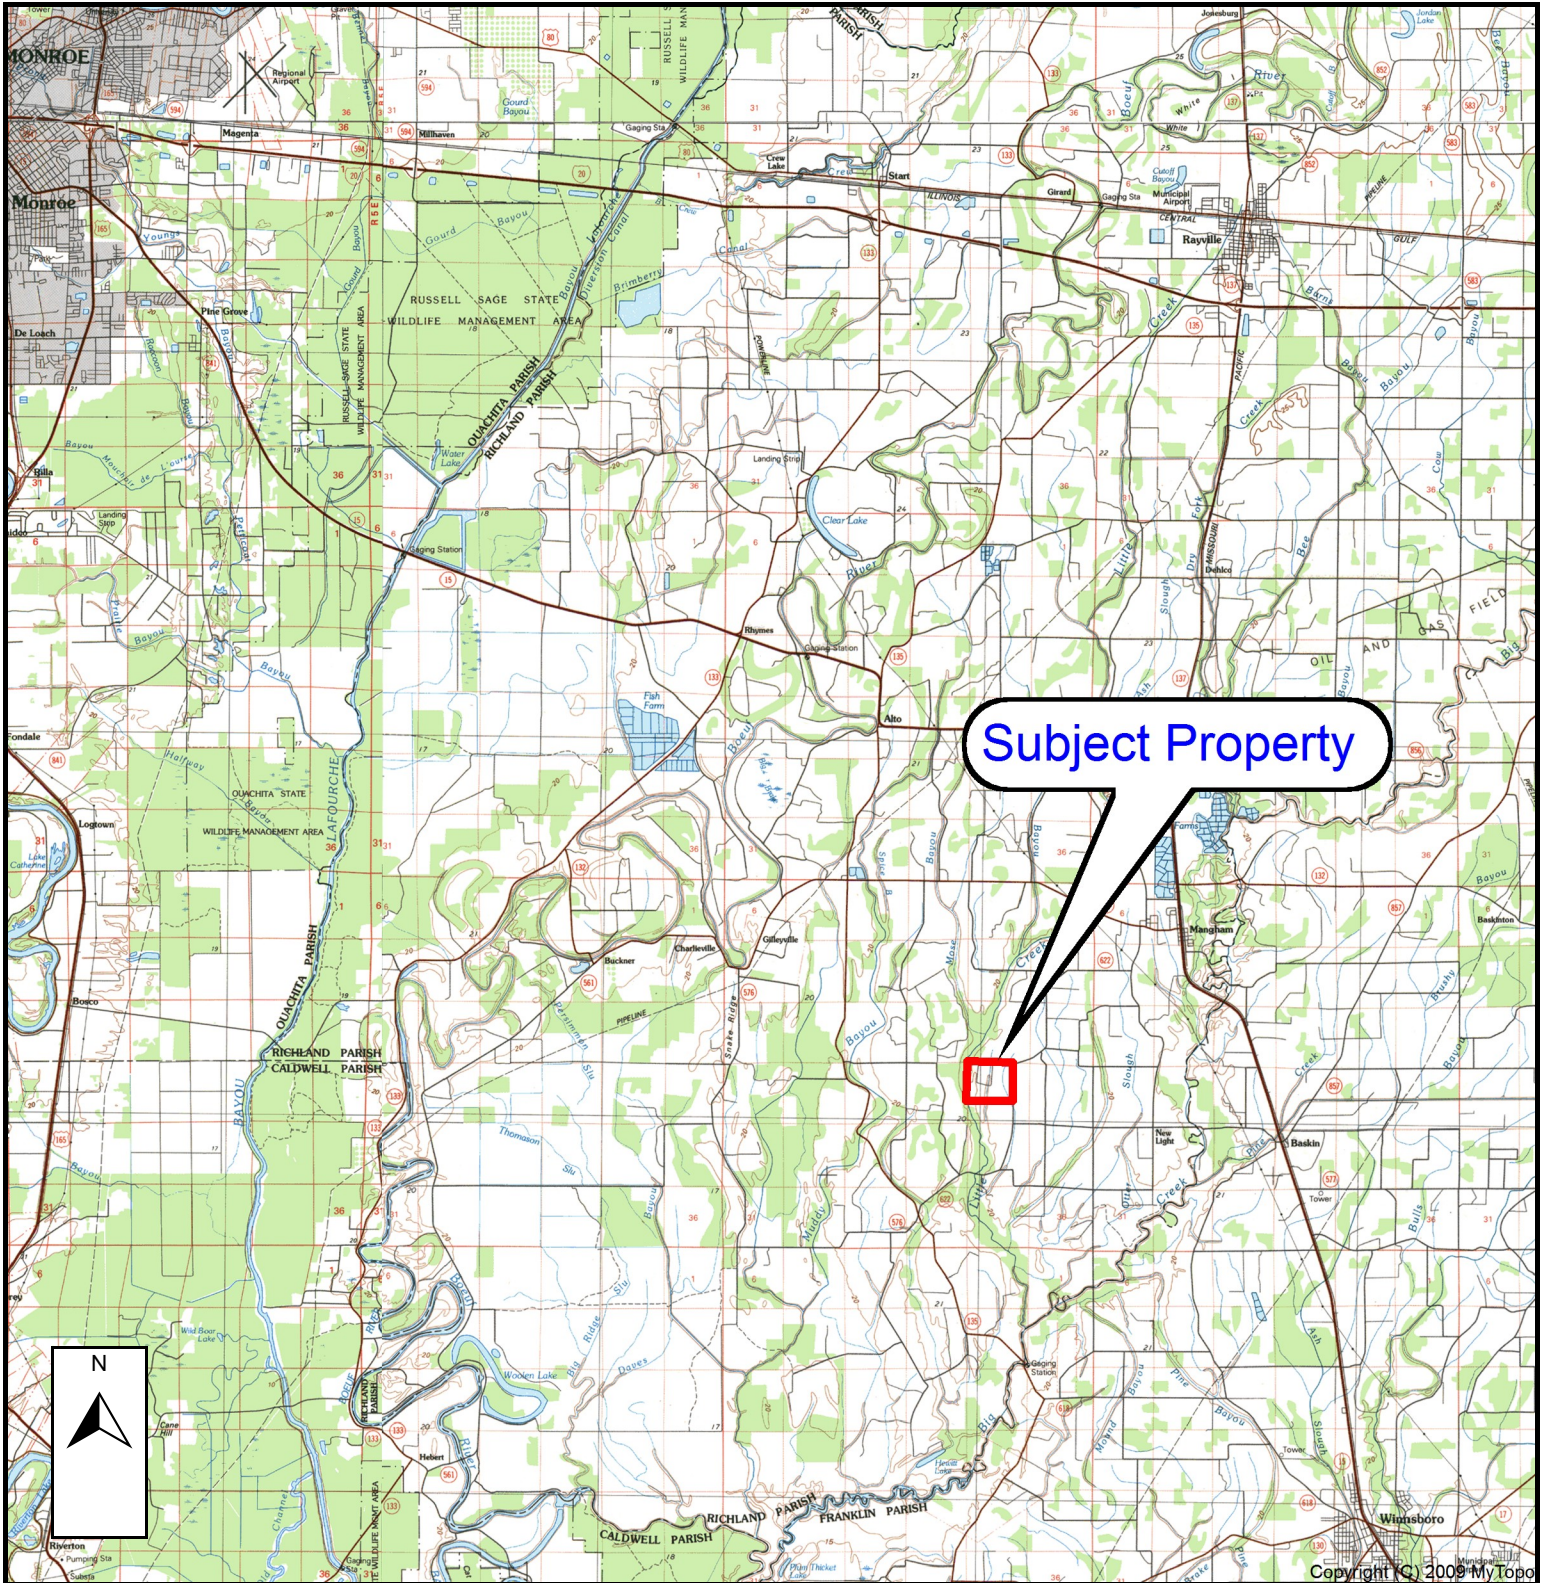

Location Map

DISCLAIMER: The information contained herein is as obtained by this broker from sellers, owners, or other sources. This information is considered reliable, neither this broker nor owners make any guarantee, warranty or representation as to correctness of any data or descriptions and the accuracy of such statements. The correctness and / or accuracy of any and all statements should be determined through independent investigation made by the prospective purchaser. Any offer for sale is subject to prior sale, errors and omissions, change of price, terms or other conditions or withdrawal from sale in whole or in part, by seller without notice and at the sole discretion of seller. Readers are urged to form their own independent conclusions and evaluations in consultation with legal counsel, accountants, and/or investment advisors concerning and all material contained herein.