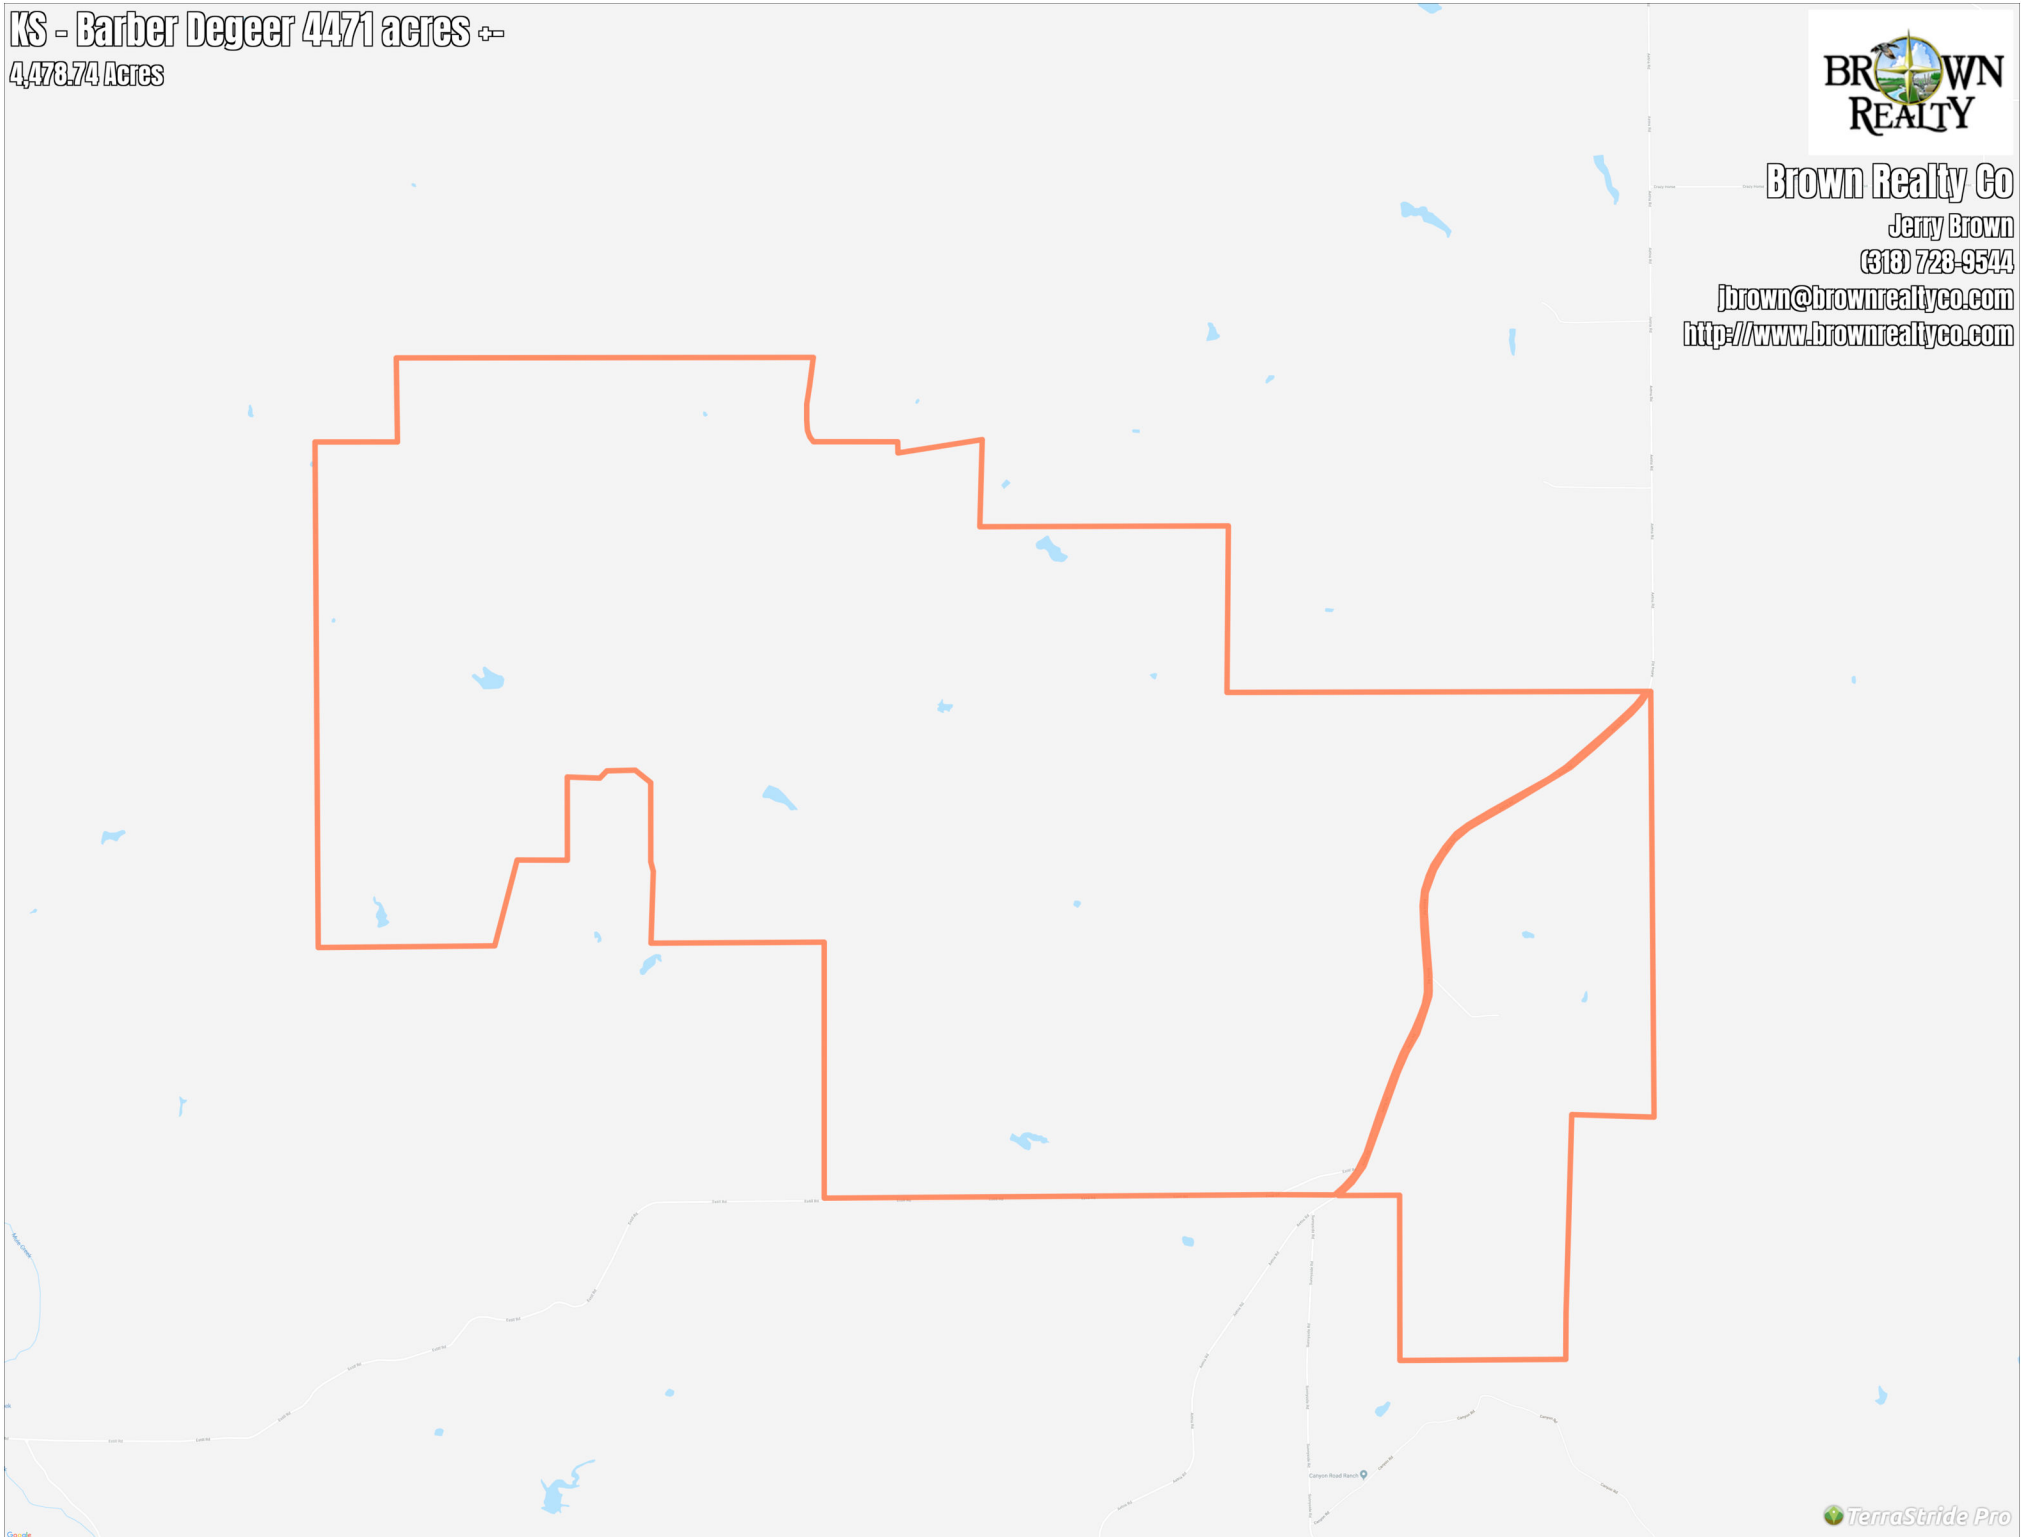

KS - Barber Degeer 4471 acres +-
4,478.74 Acres

Brown Realty Co

Jerry Brown

(618) 728-9544

jbrown@brownrealtyco.com

<http://www.brownrealtyco.com>

KS - Barber Degeer 4471 acres +-

Legend