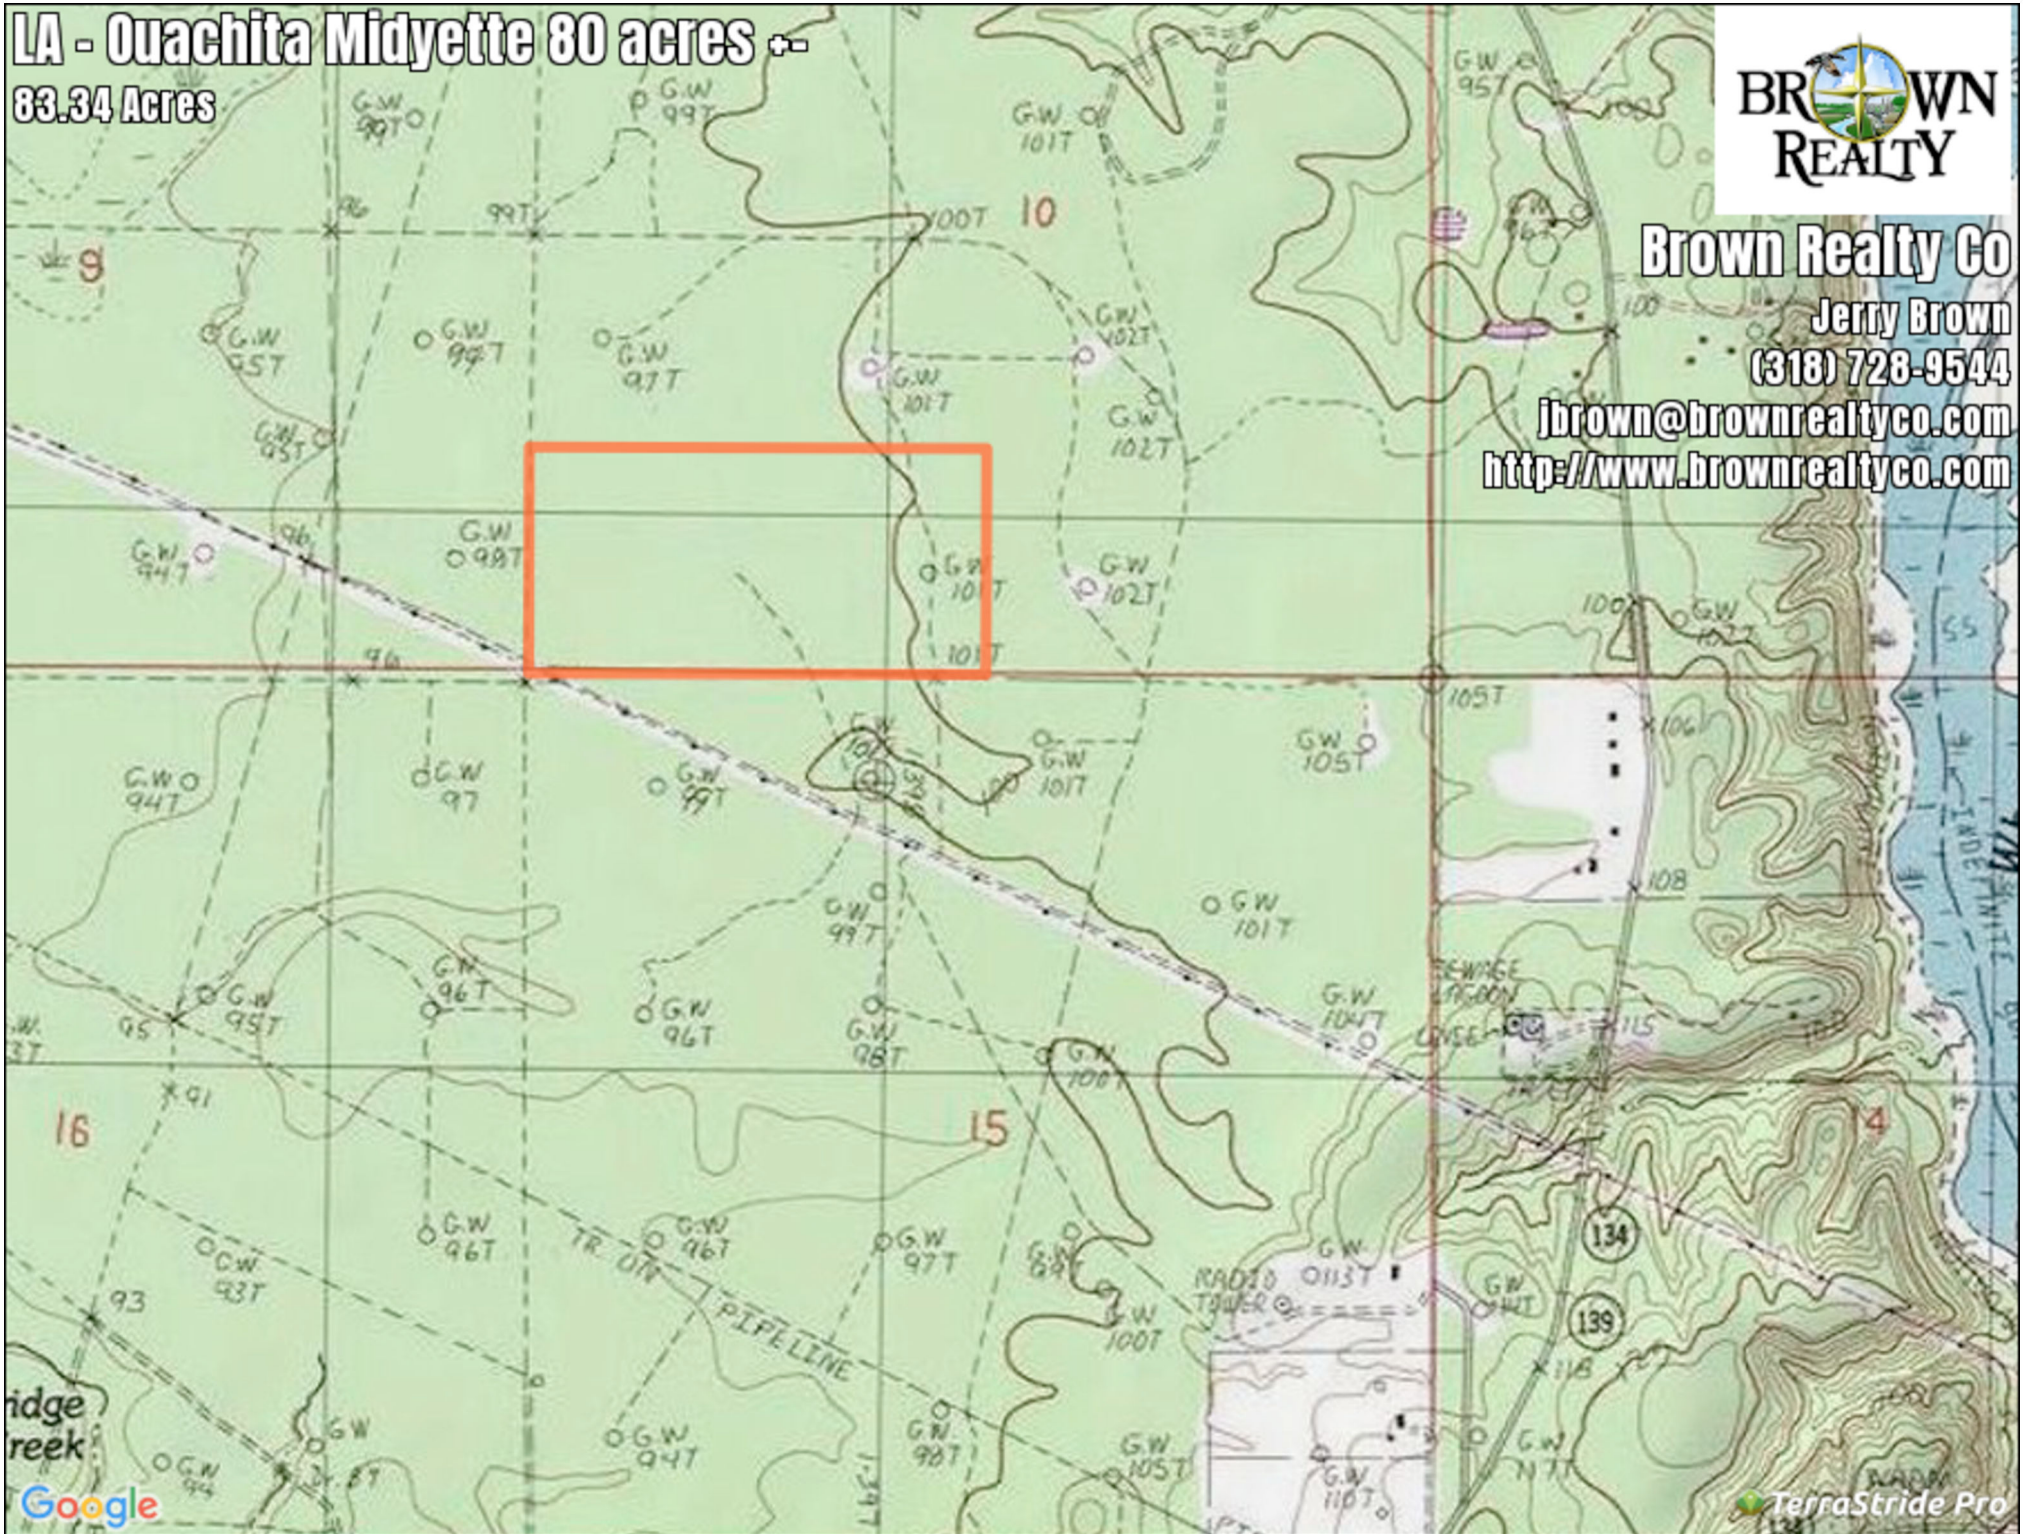

**LA - Ouachita Midyette 80 acres +-
83.34 Acres**

Brown Realty Co

Jerry Brown

(318) 728-9544

jbrown@brownrealtyco.com

<http://www.brownrealtyco.com>

LA - Ouachita Midyette 80 acres +-

Legend