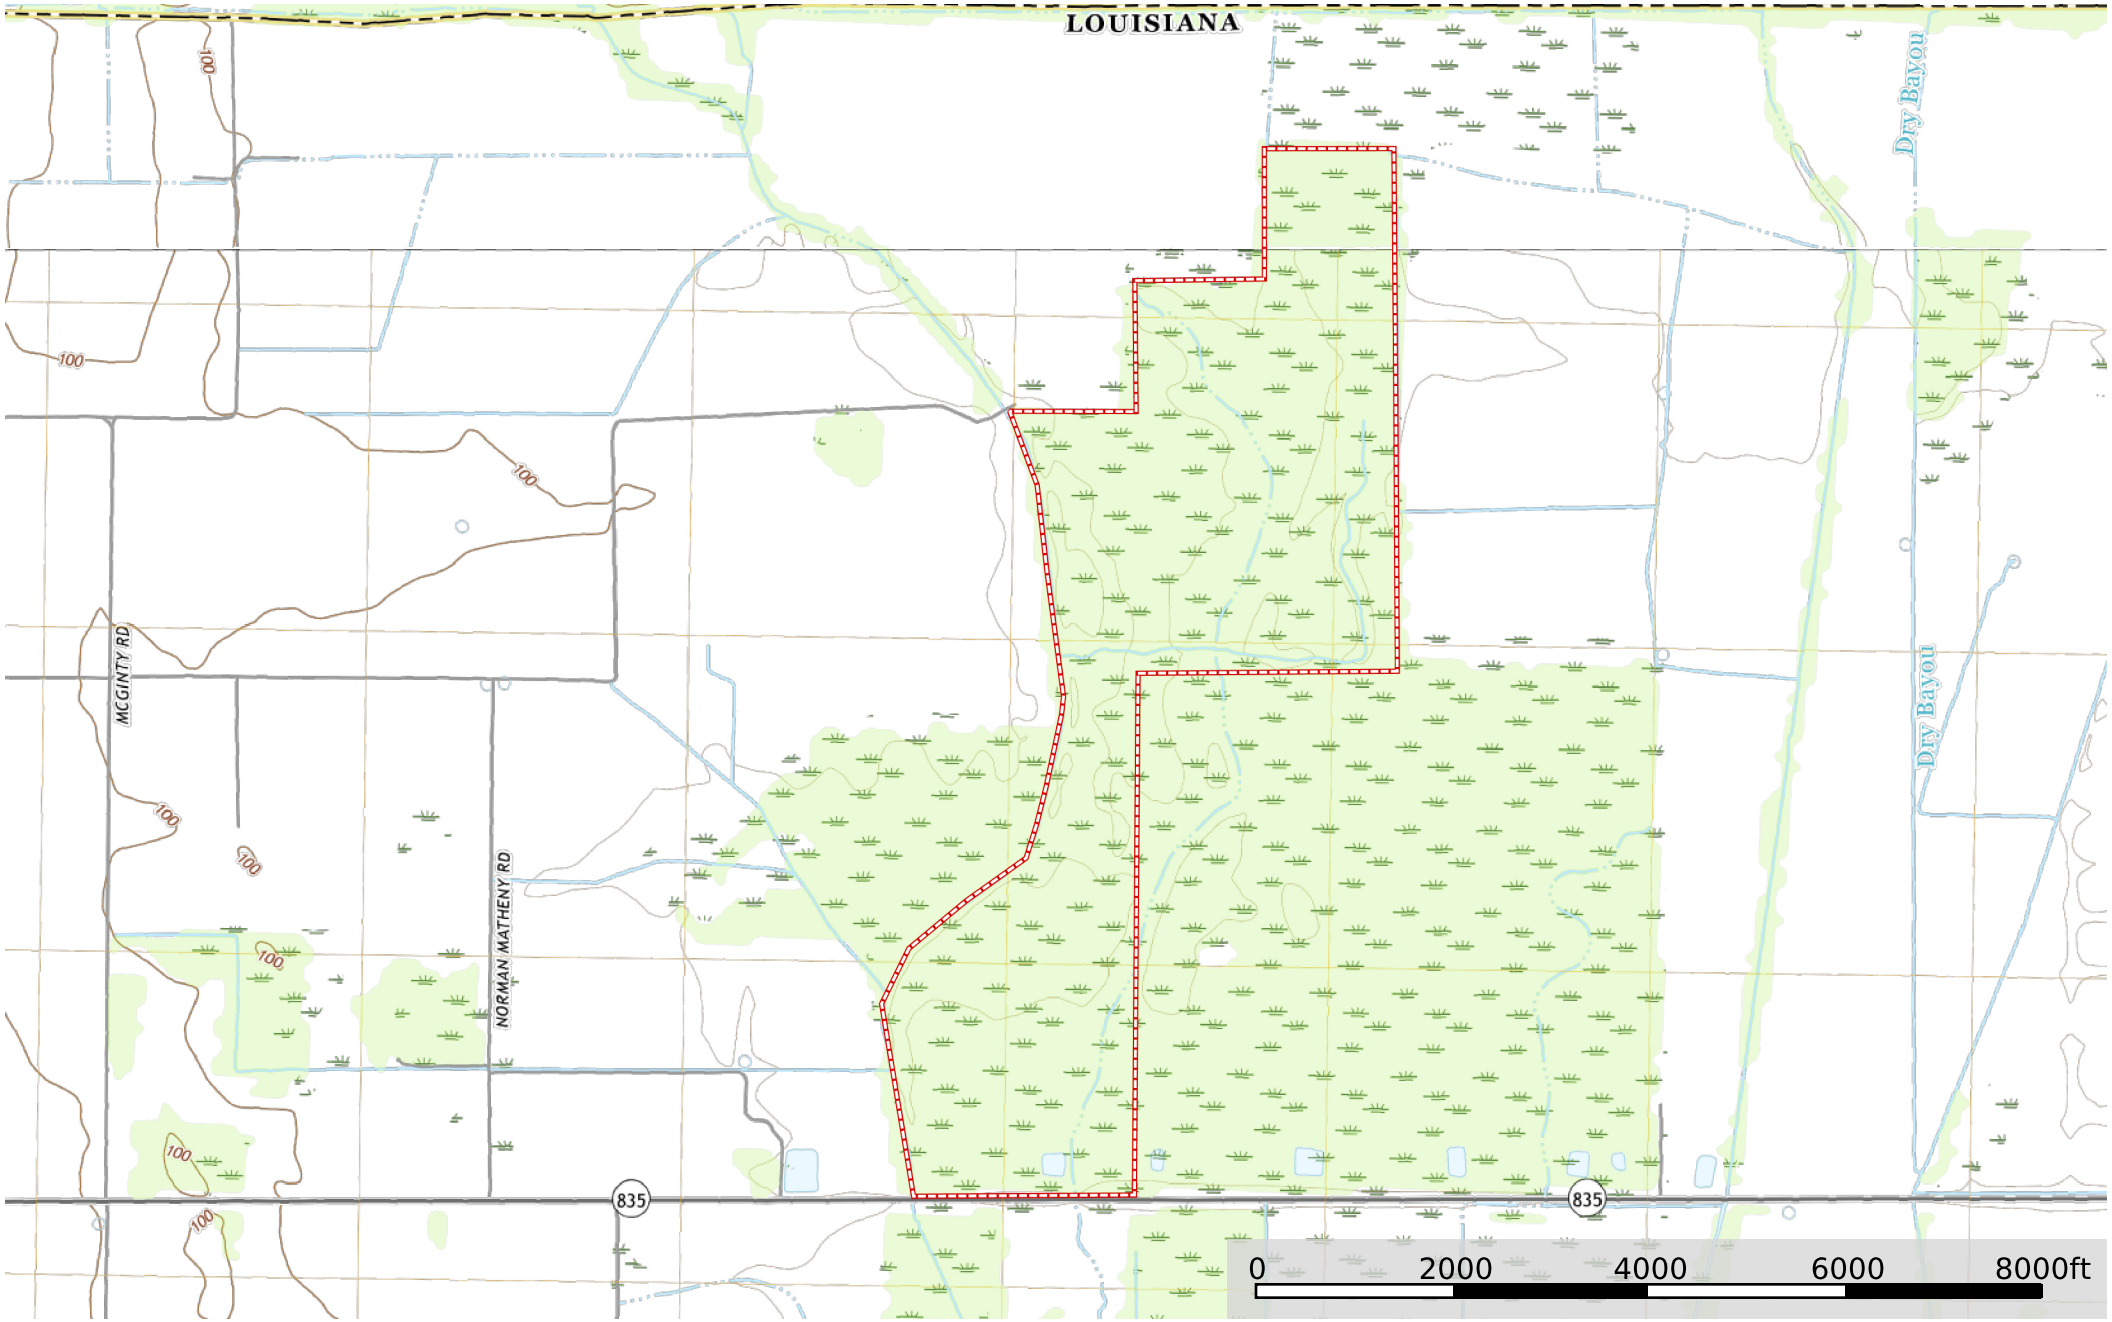

LA - Morehouse Kiper 556 ac +/-  
Morehouse Parish, Louisiana, 556 AC +/-

Boundary