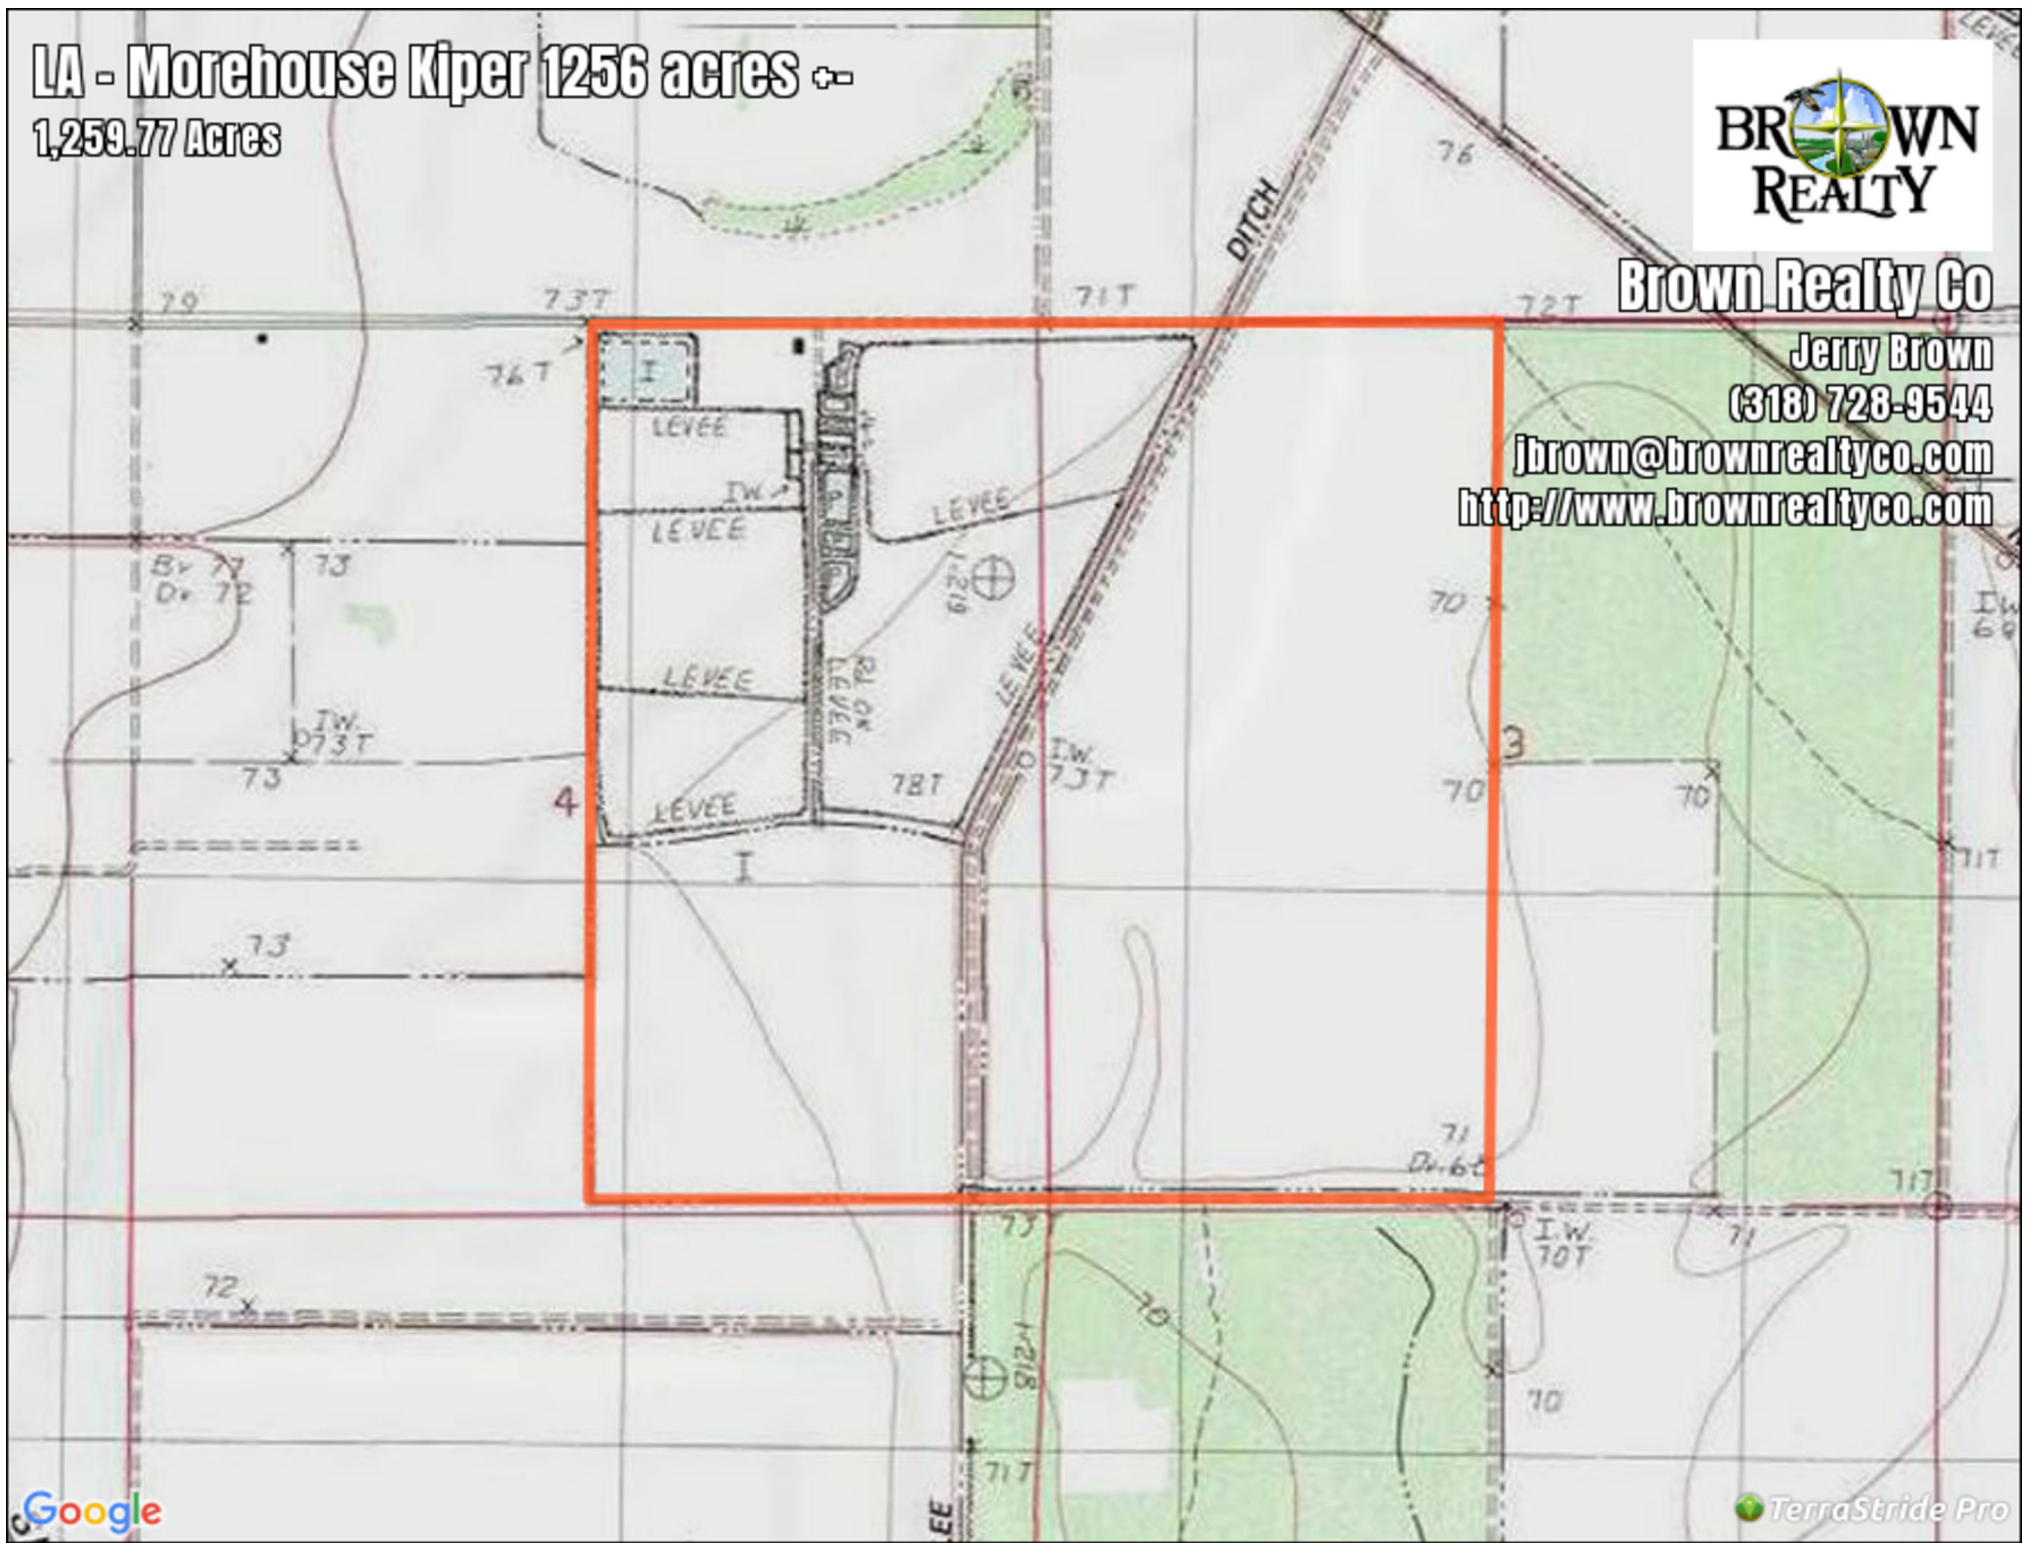

LA - Morehouse Kiper 1256 acres +-
1,259.77 Acres

Brown Realty Co

Jerry Brown
(318) 728-9544

jbrown@brownrealtyco.com
<http://www.brownrealtyco.com>

LA - Morehouse Kiper 1256 acres +-

Legend

 Boundary

DISCLAIMER: The information contained herein is as obtained by this broker from sellers, owners, or other sources. This information is considered reliable, neither this broker nor owners make any guarantee, warranty or representation as to correctness of any data or descriptions and the accuracy of such statements. The correctness and / or accuracy of any and all statements should be determined through independent investigation made by the prospective purchaser. Any offer for sale is subject to prior sale, errors and omissions, change of price, terms or other conditions or withdrawal from sale in whole or in part, by seller without notice and at the sole discretion of seller. Readers are urged to form their own independent conclusions and evaluations in consultation with legal counsel, accountants, and/or investment advisors concerning and all material contained herein.

Generated on: May 13, 2019