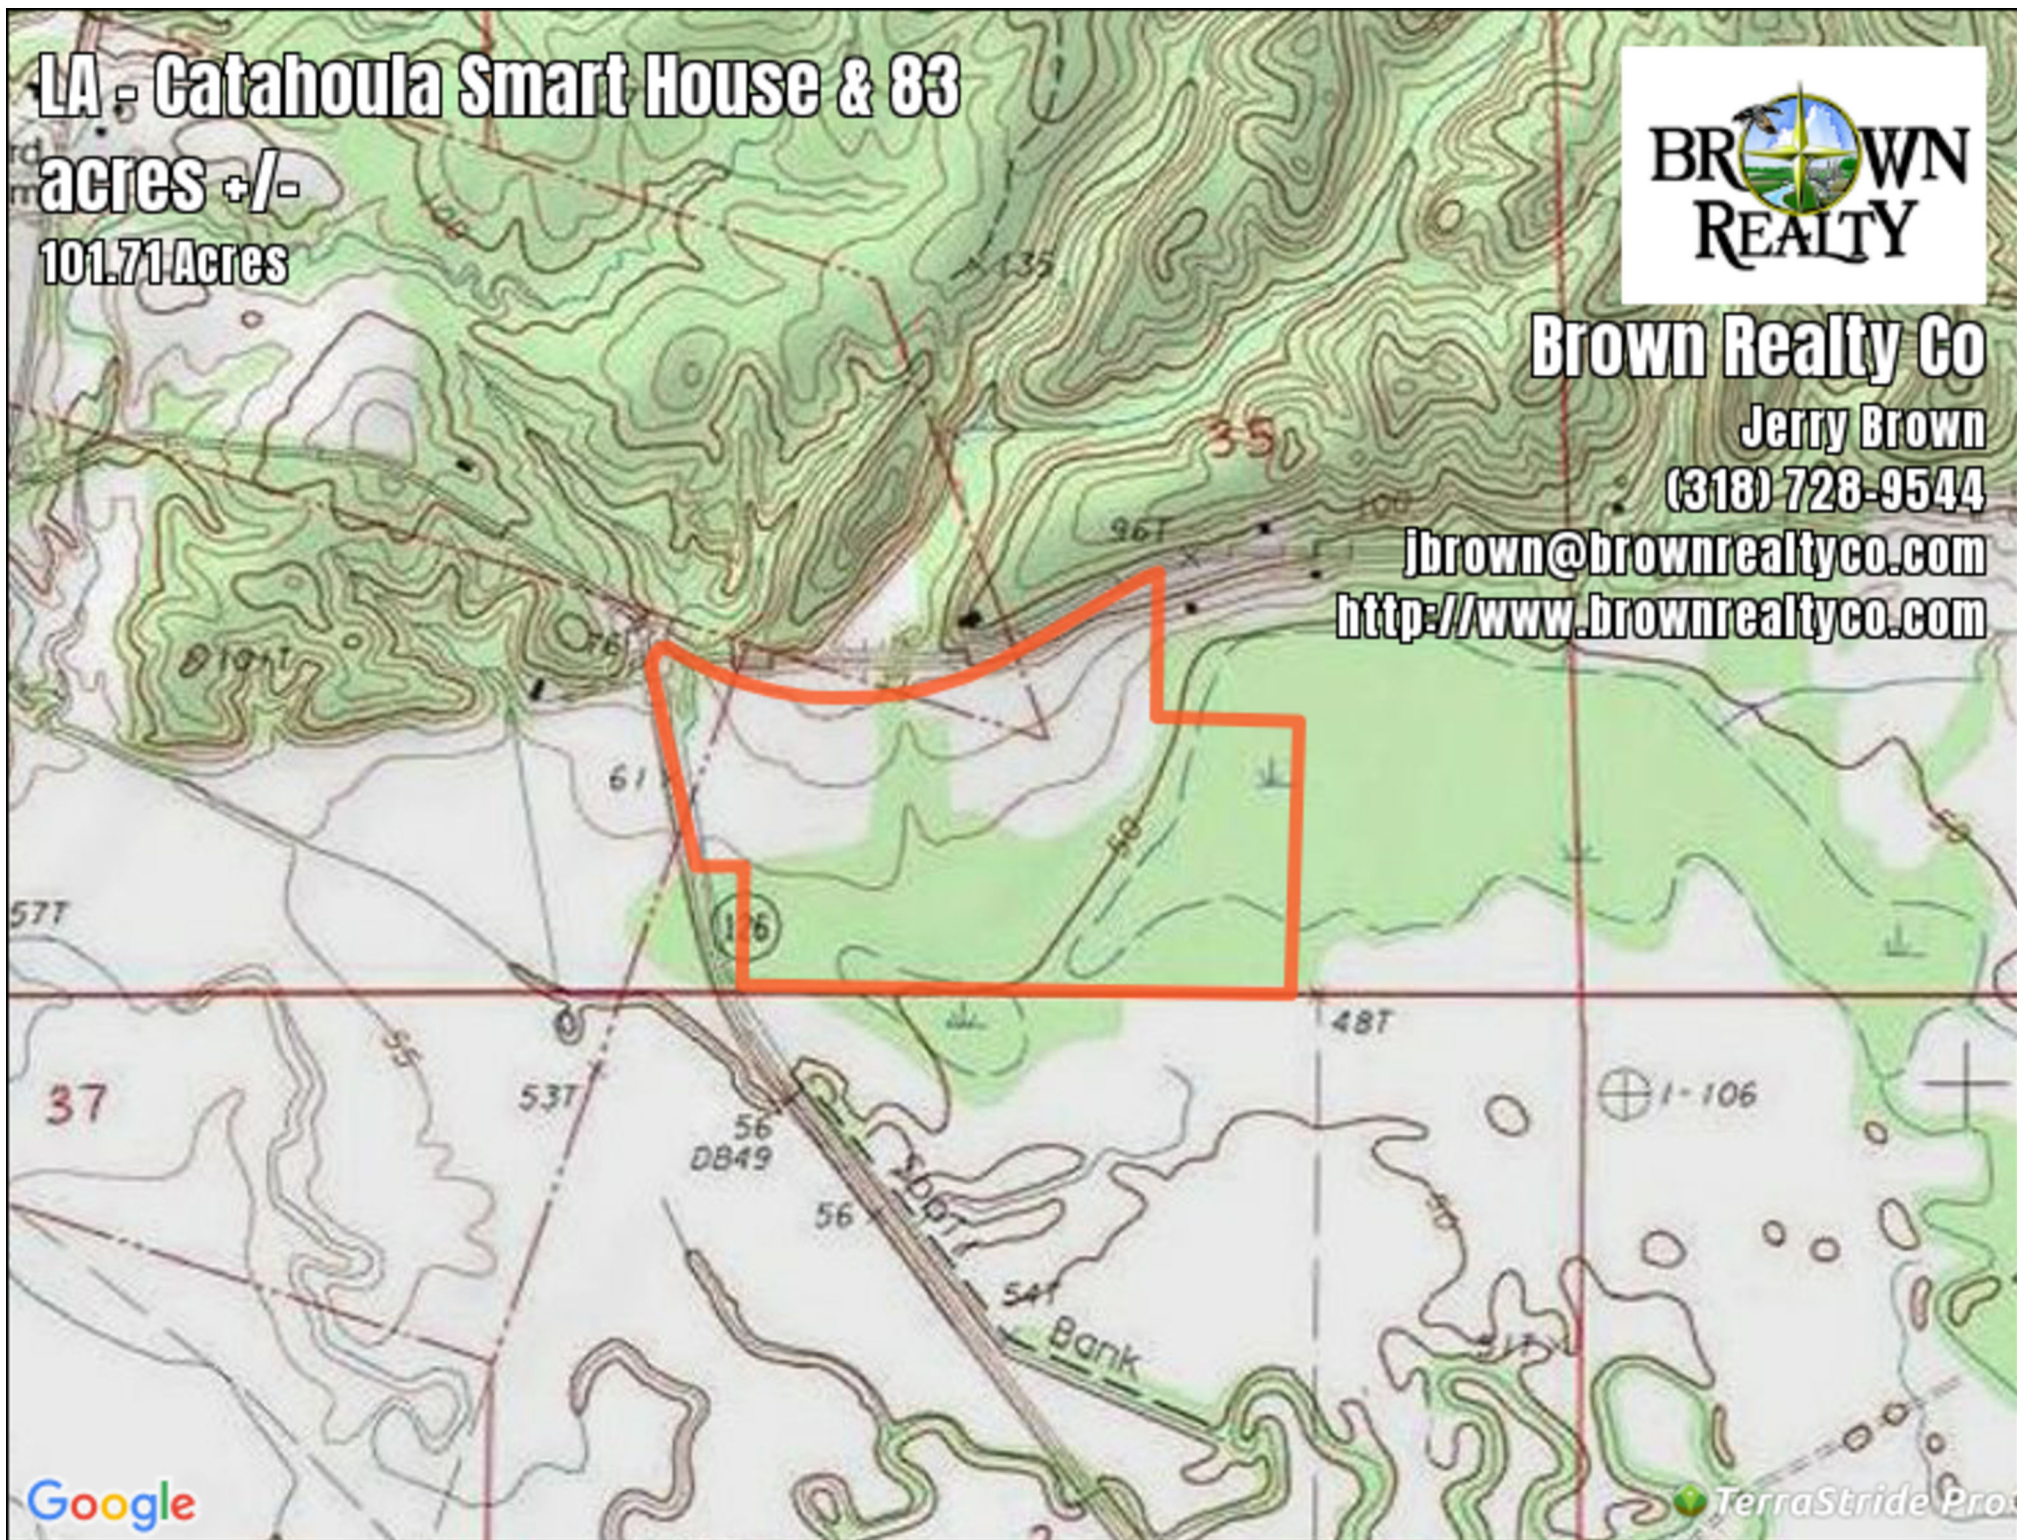

LA - Catahoula Smart House & 83 acres +/-

Legend

 Boundary

DISCLAIMER: The information contained herein is as obtained by this broker from sellers, owners, or other sources. This information is considered reliable, neither this broker nor owners make any guarantee, warranty or representation as to correctness of any data or descriptions and the accuracy of such statements. The correctness and / or accuracy of any and all statements should be determined through independent investigation made by the prospective purchaser. Any offer for sale is subject to prior sale, errors and omissions, change of price, terms or other conditions or withdrawal from sale in whole or in part, by seller without notice and at the sole discretion of seller. Readers are urged to form their own independent conclusions and evaluations in consultation with legal counsel, accountants, and/or investment advisors concerning and all material contained herein.