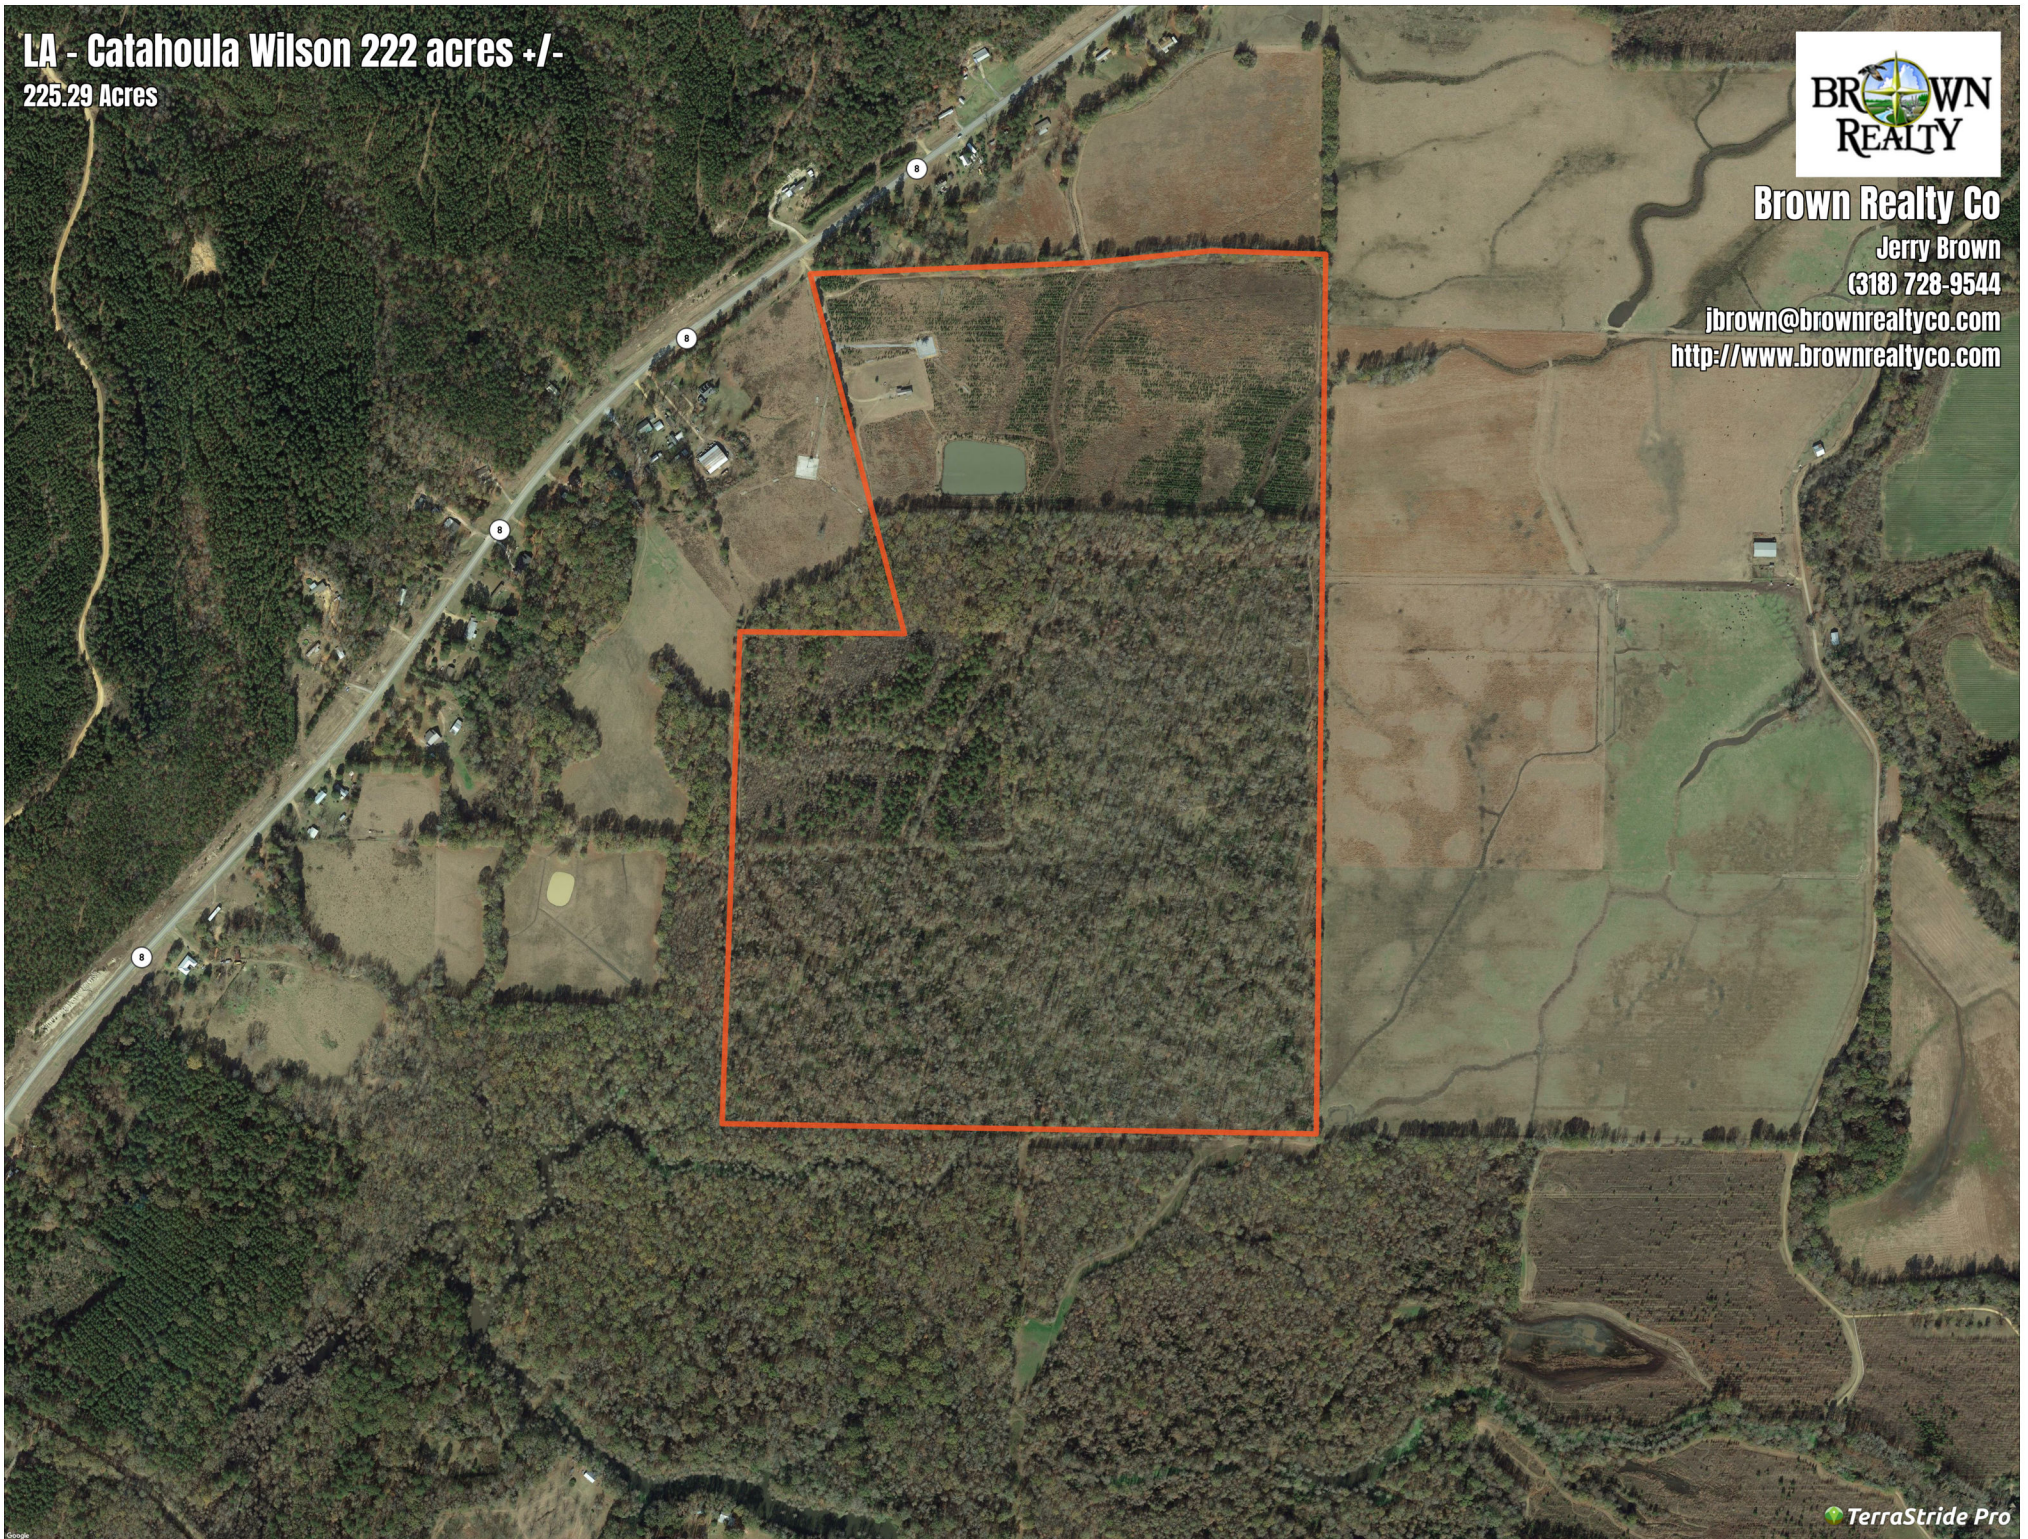

**LA - Catahoula Wilson 222 acres +/-**

225.29 Acres

**Brown Realty Co**

Jerry Brown

(318) 728-9544

[jbrown@brownrealtyco.com](mailto:jbrown@brownrealtyco.com)

<http://www.brownrealtyco.com>

# LA - Catahoula Wilson 222 acres +/-