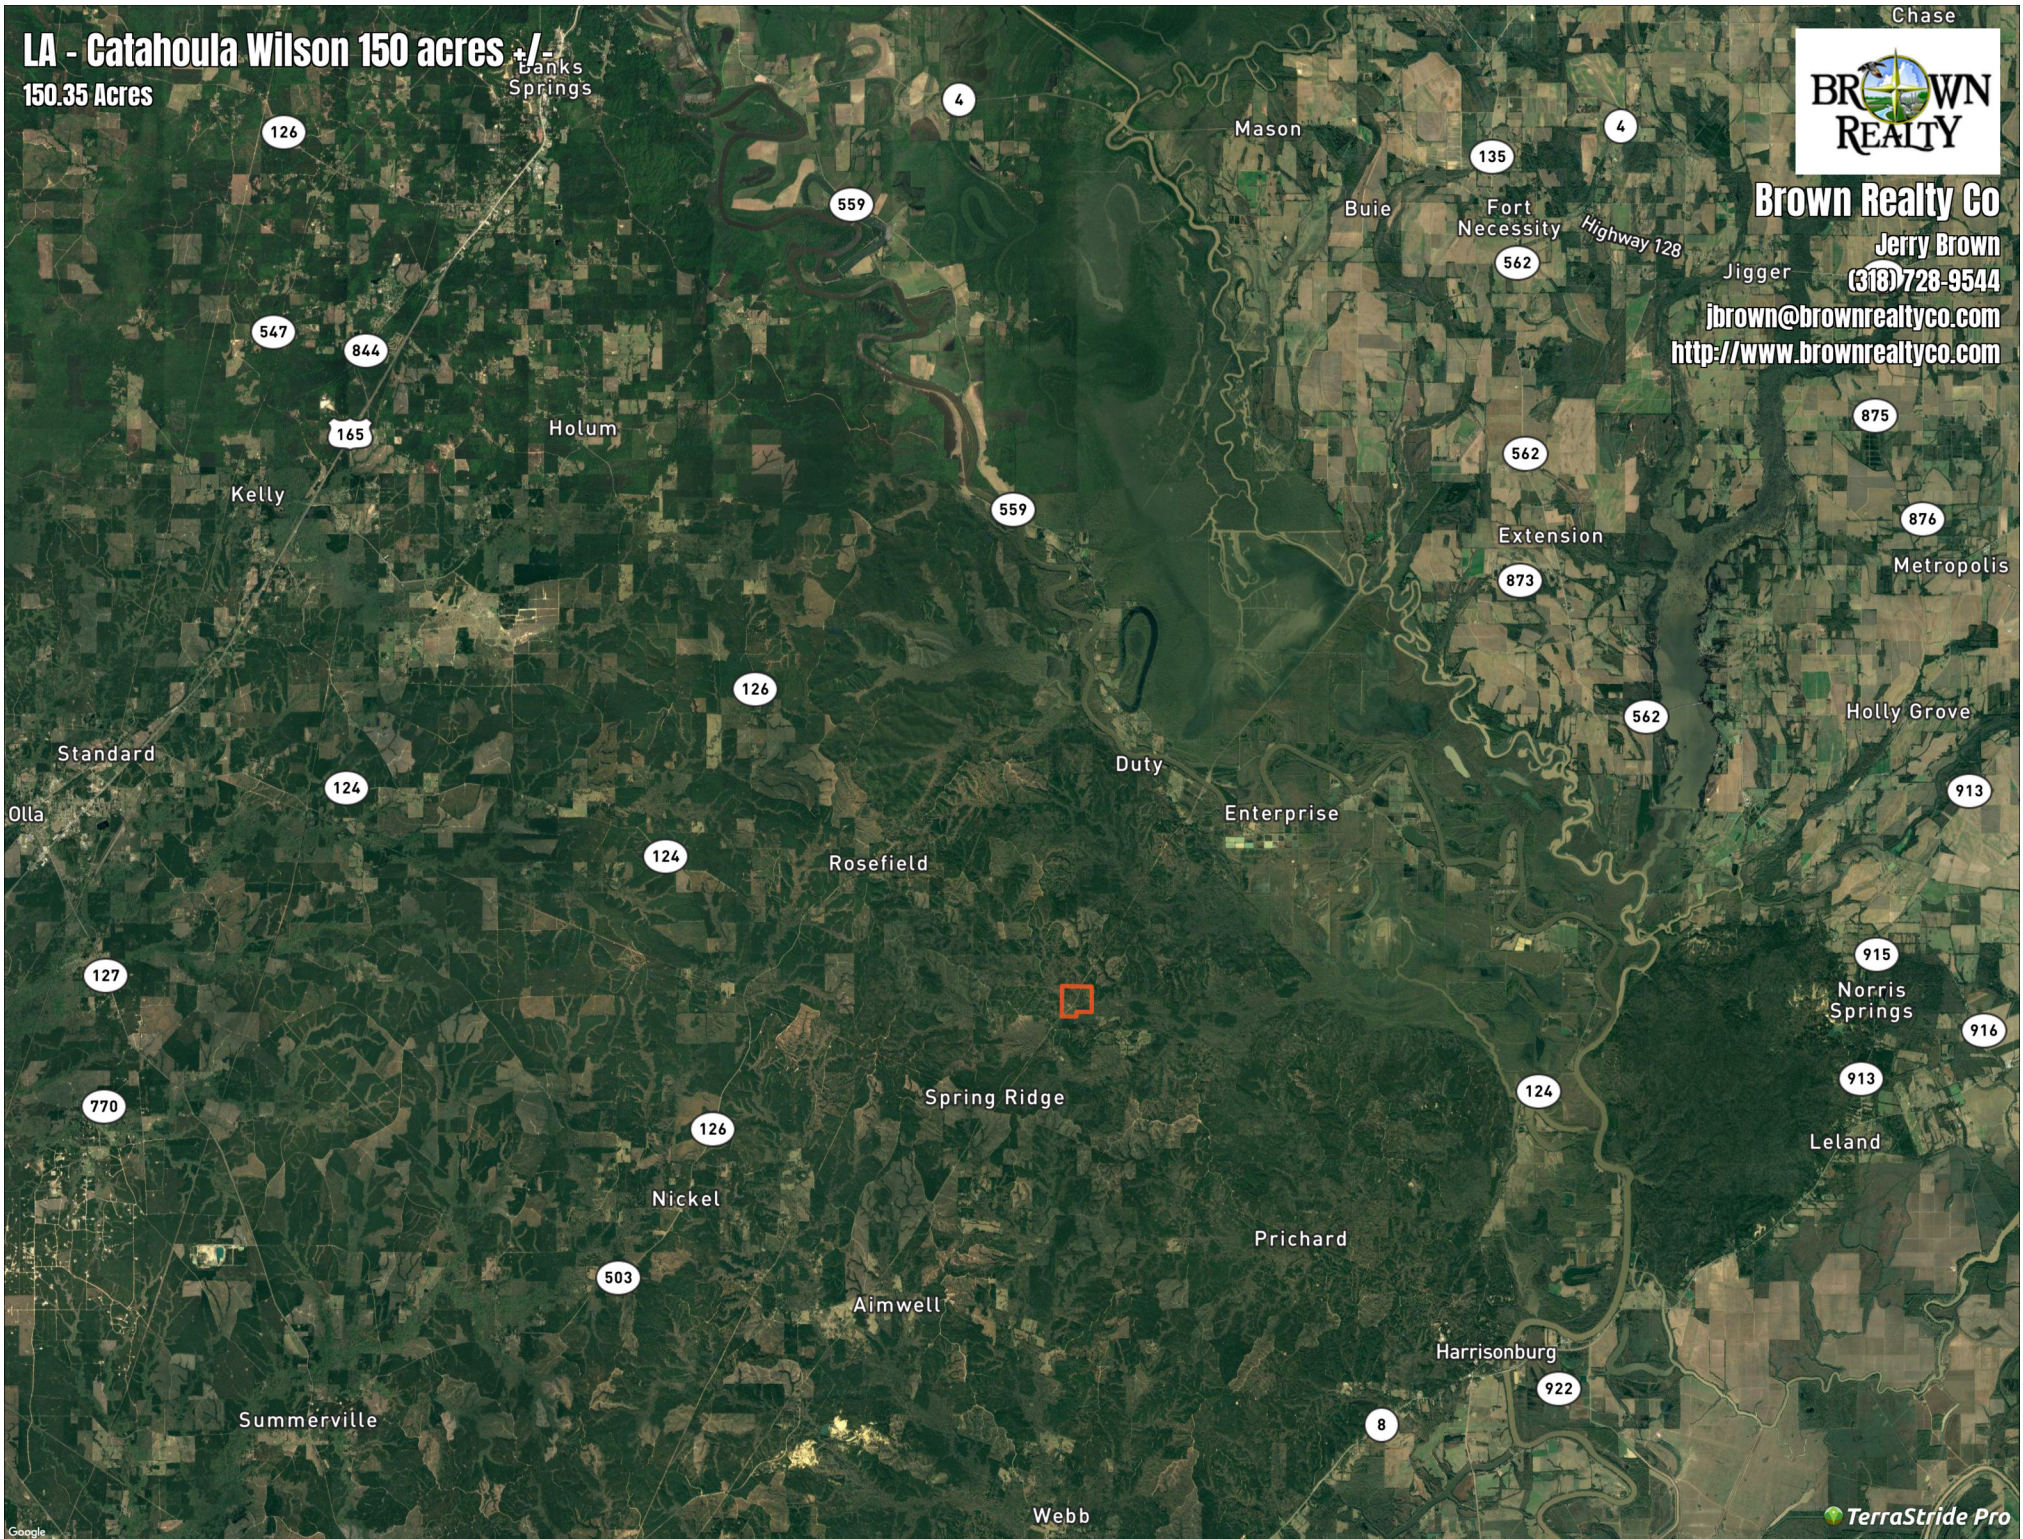

LA - Catahoula Wilson 150 acres +/-

150.35 Acres

Banks Springs

Brown Realty Co

Jerry Brown
(318) 728-9544

jbrown@brownrealtyco.com
<http://www.brownrealtyco.com>

LA - Catahoula Wilson 150 acres +/-

Legend