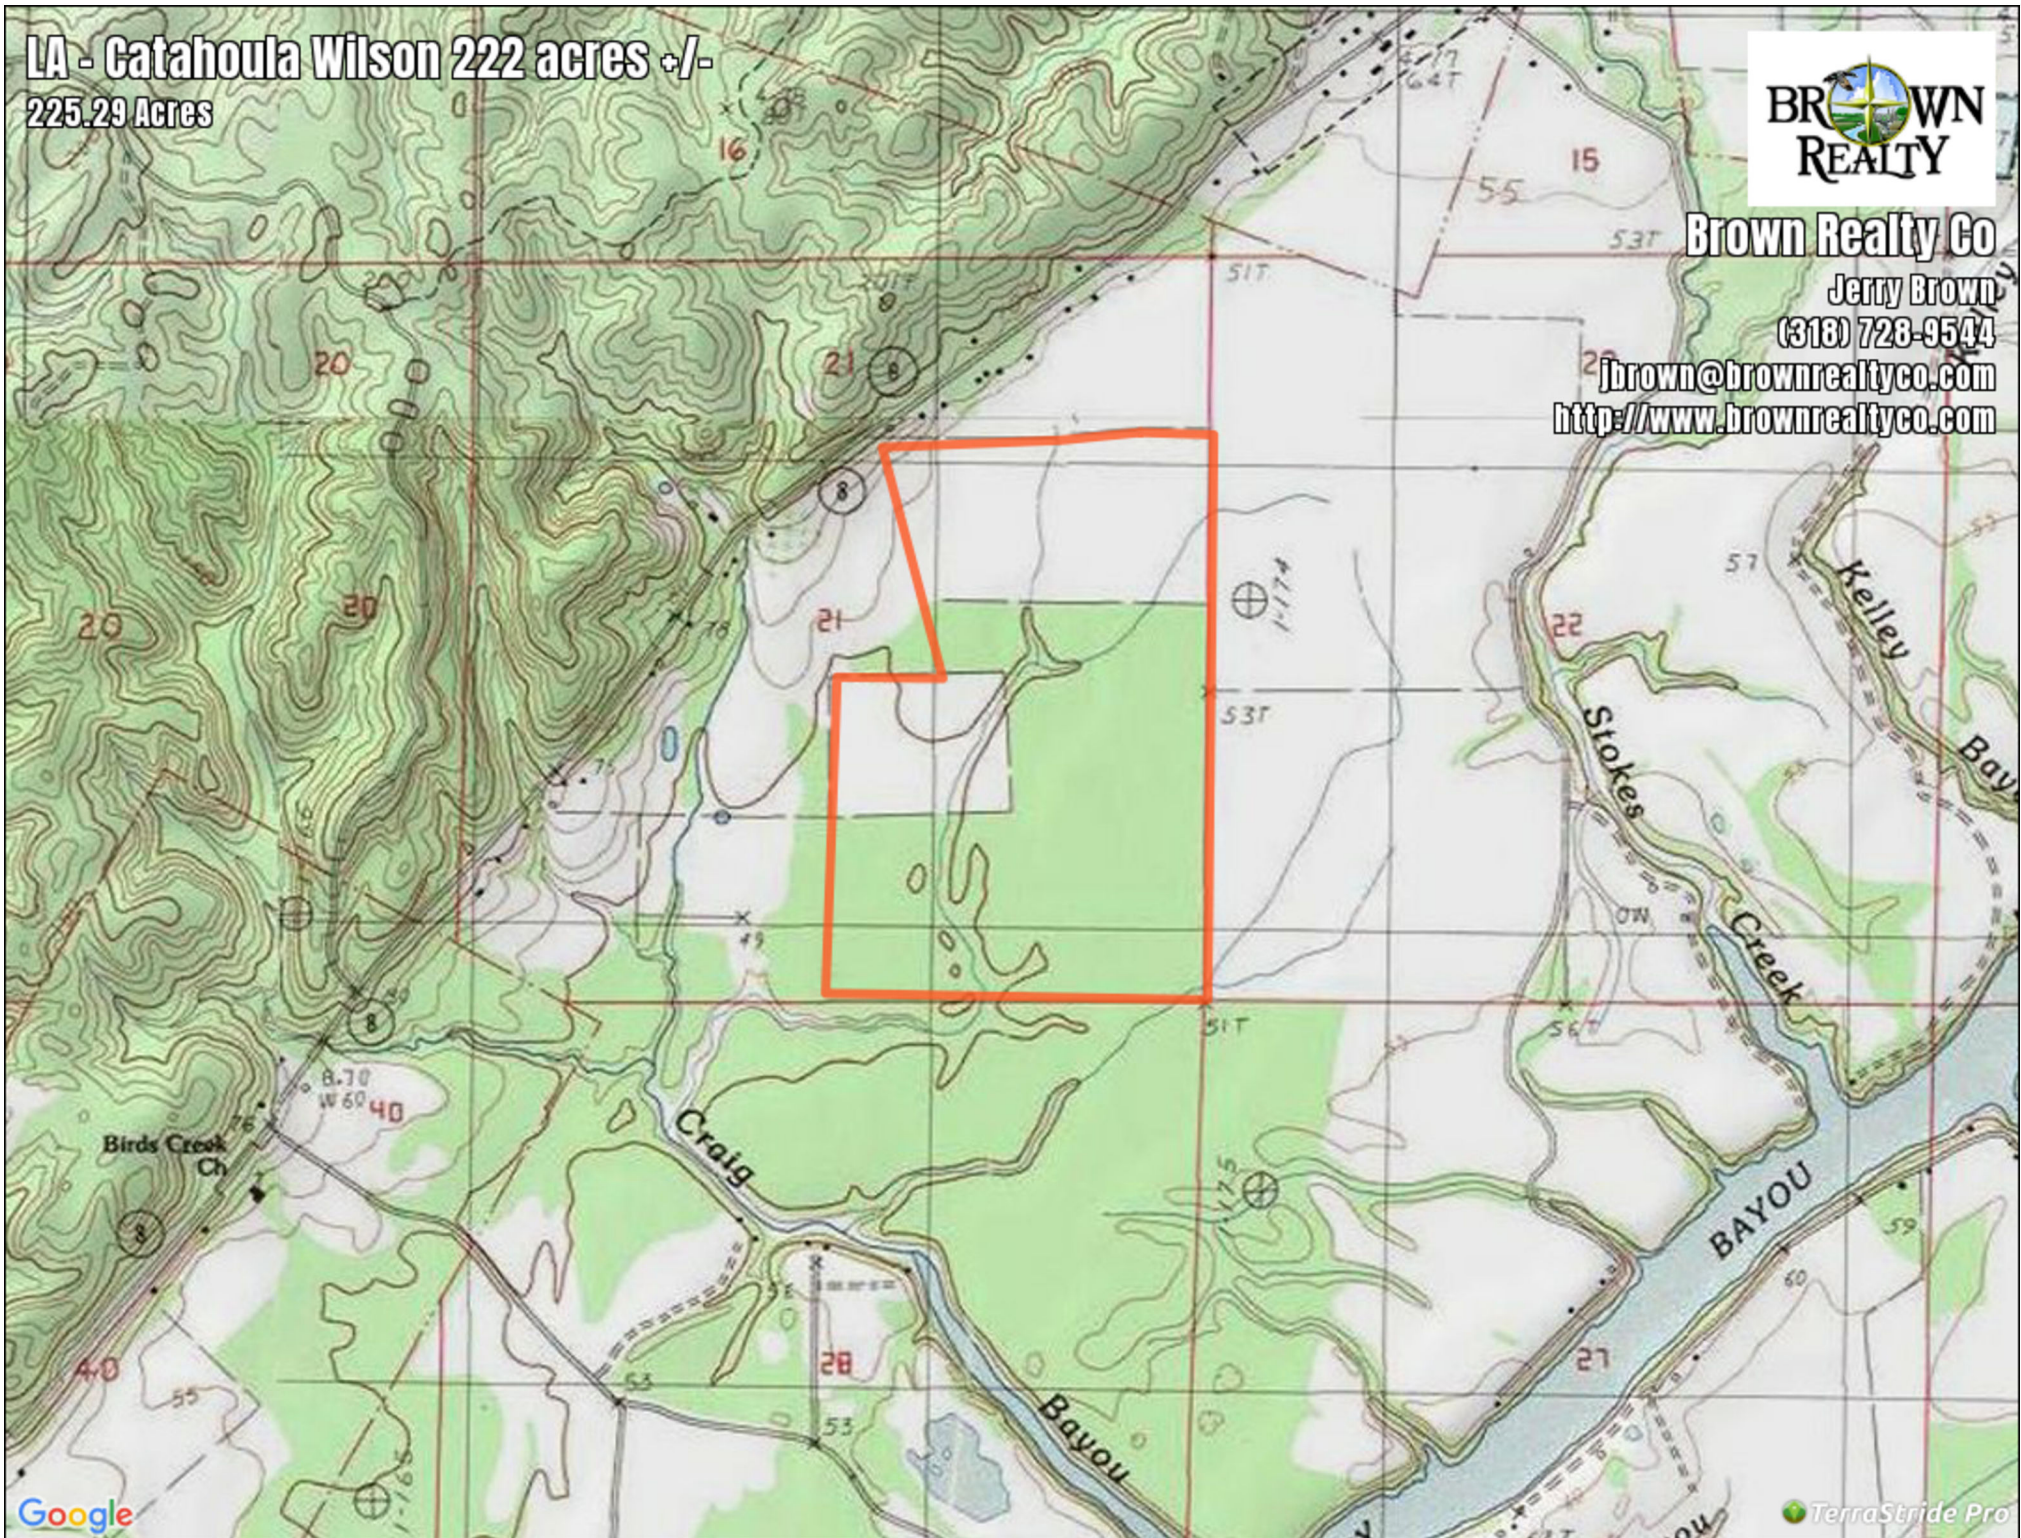

LA - Catahoula Wilson 222 acres +/-
225.29 Acres

Brown Realty Co

Jerry Brown

(318) 728-9544

jbrown@brownrealtyco.com

<http://www.brownrealtyco.com>

LA - Catahoula Wilson 222 acres +/-

Legend