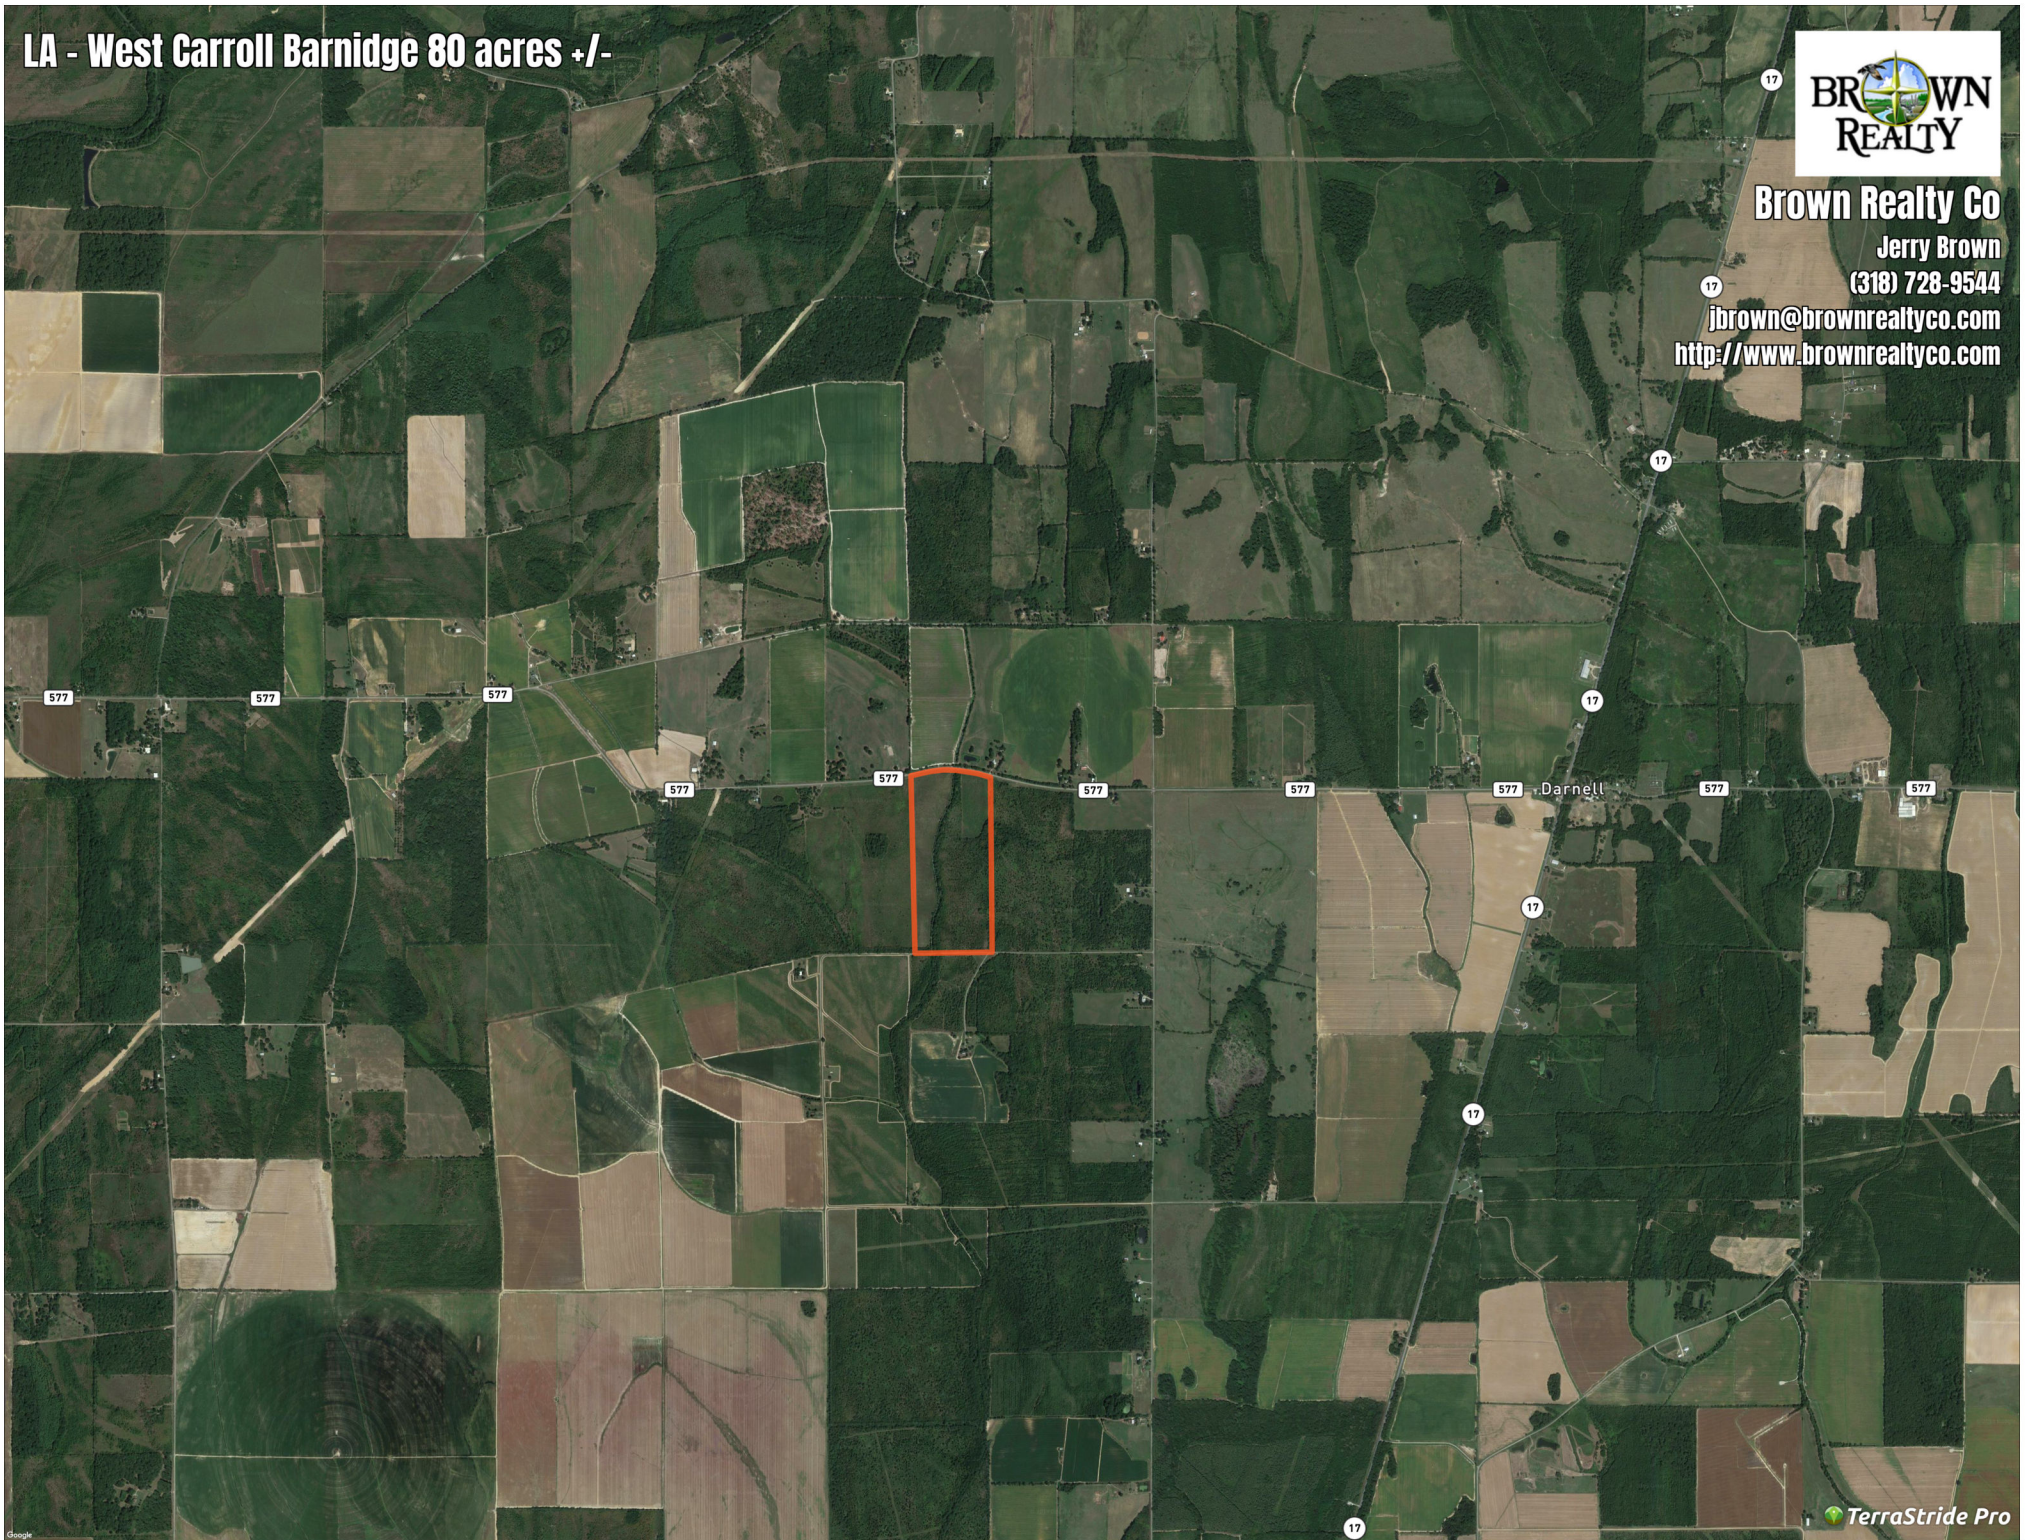

LA - West Carroll Barnidge 80 acres +/-

Brown Realty Co

Jerry Brown

(318) 728-9544

jbrown@brownrealtyco.com

<http://www.brownrealtyco.com>

LA - West Carroll Barnidge 80 acres +/-

Legend