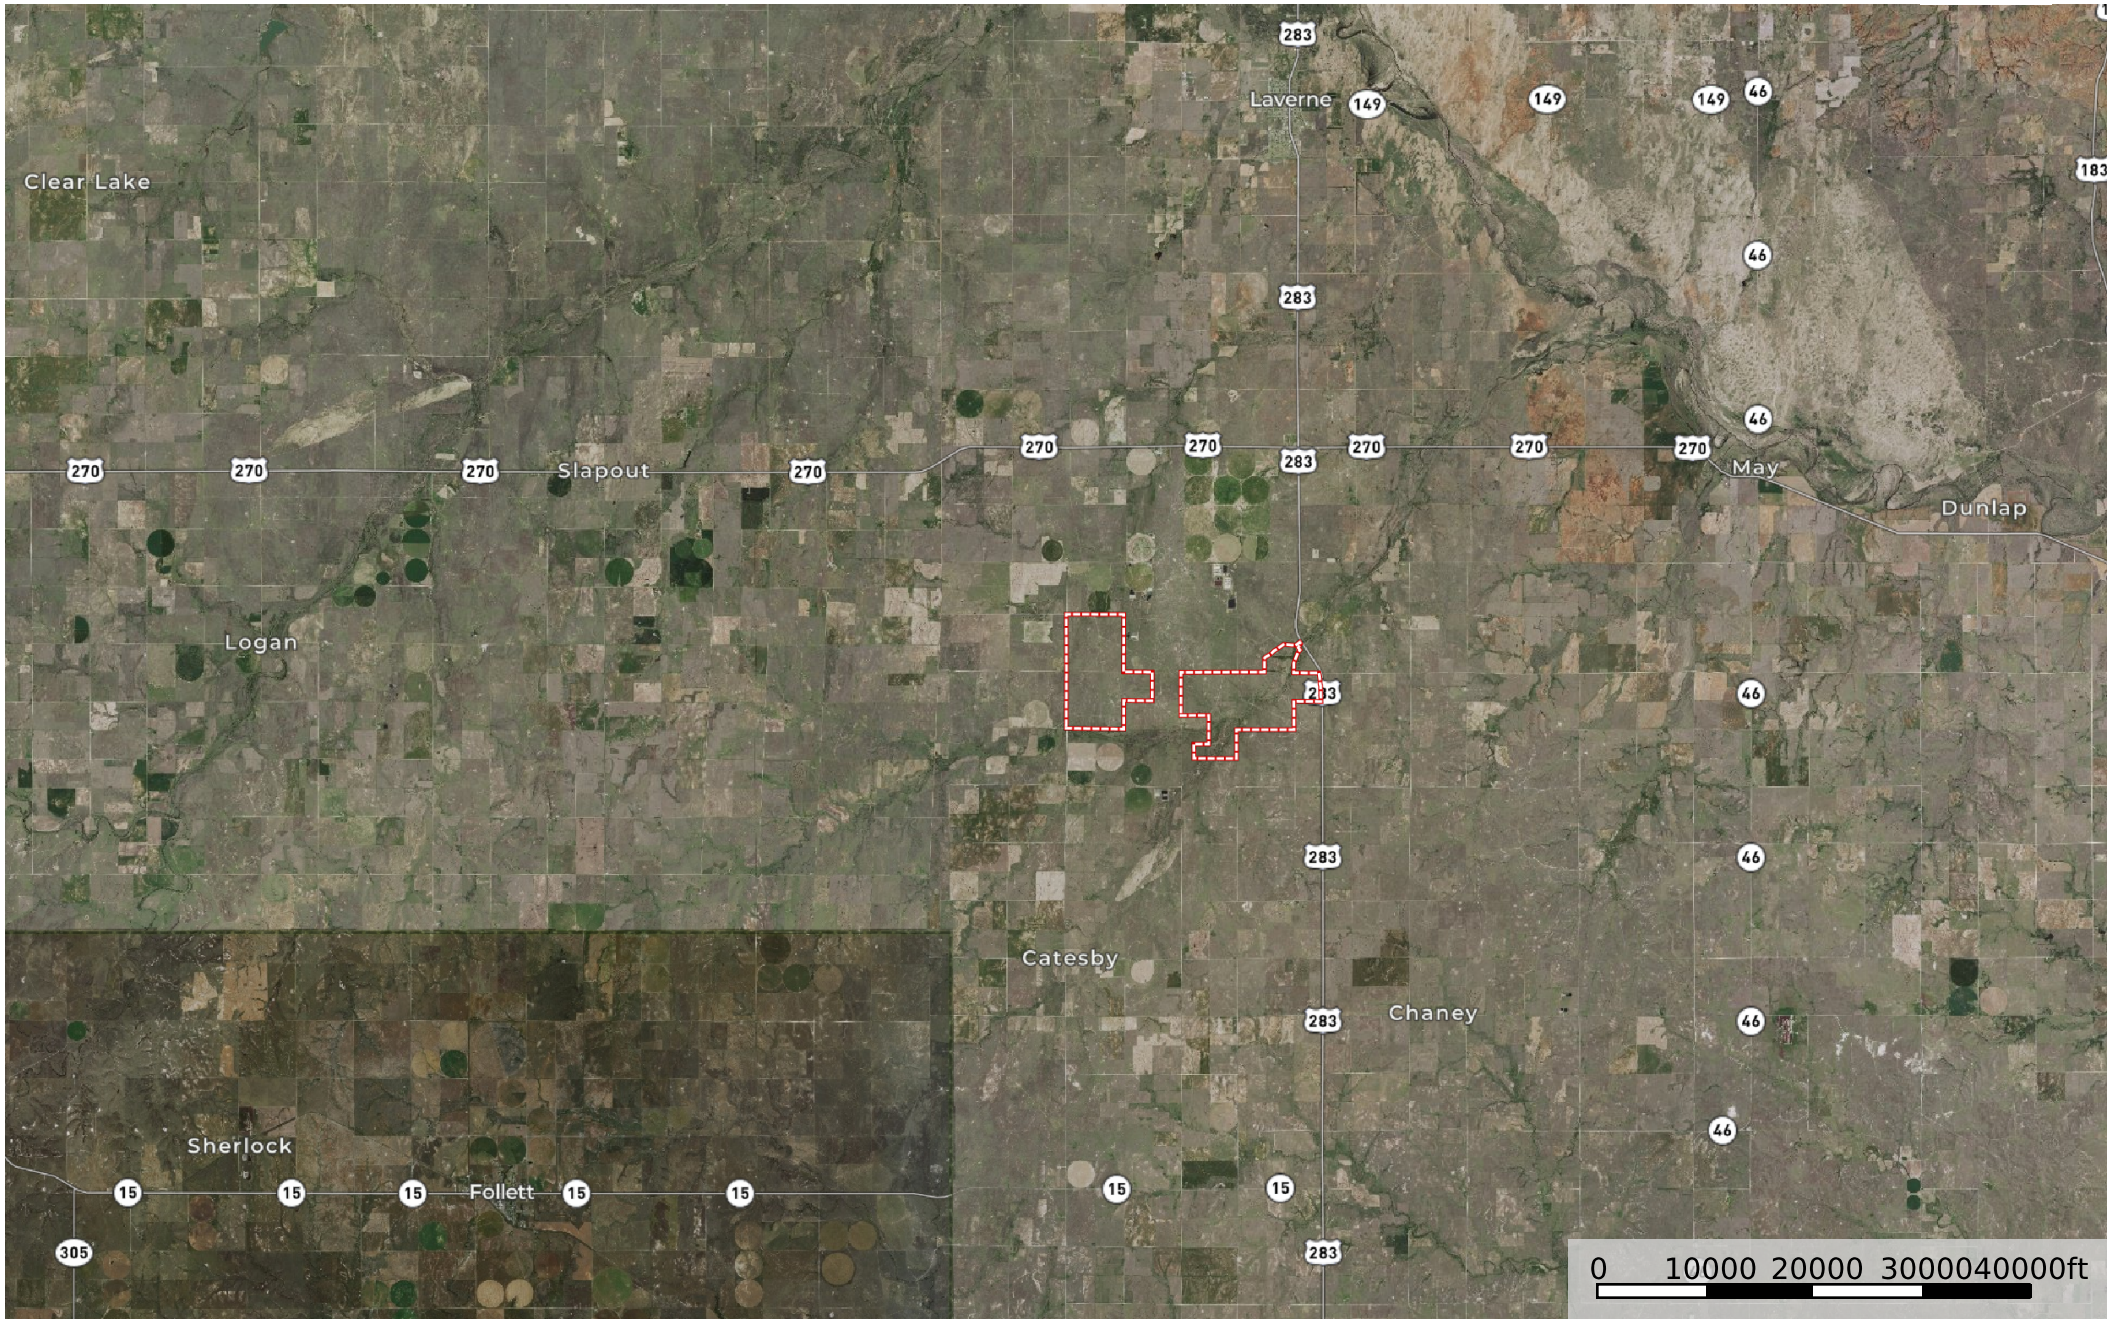

Ok - Ellis McClure Ranch 3050 acres +/- Oklahoma, 3050 AC +/-

Boundary