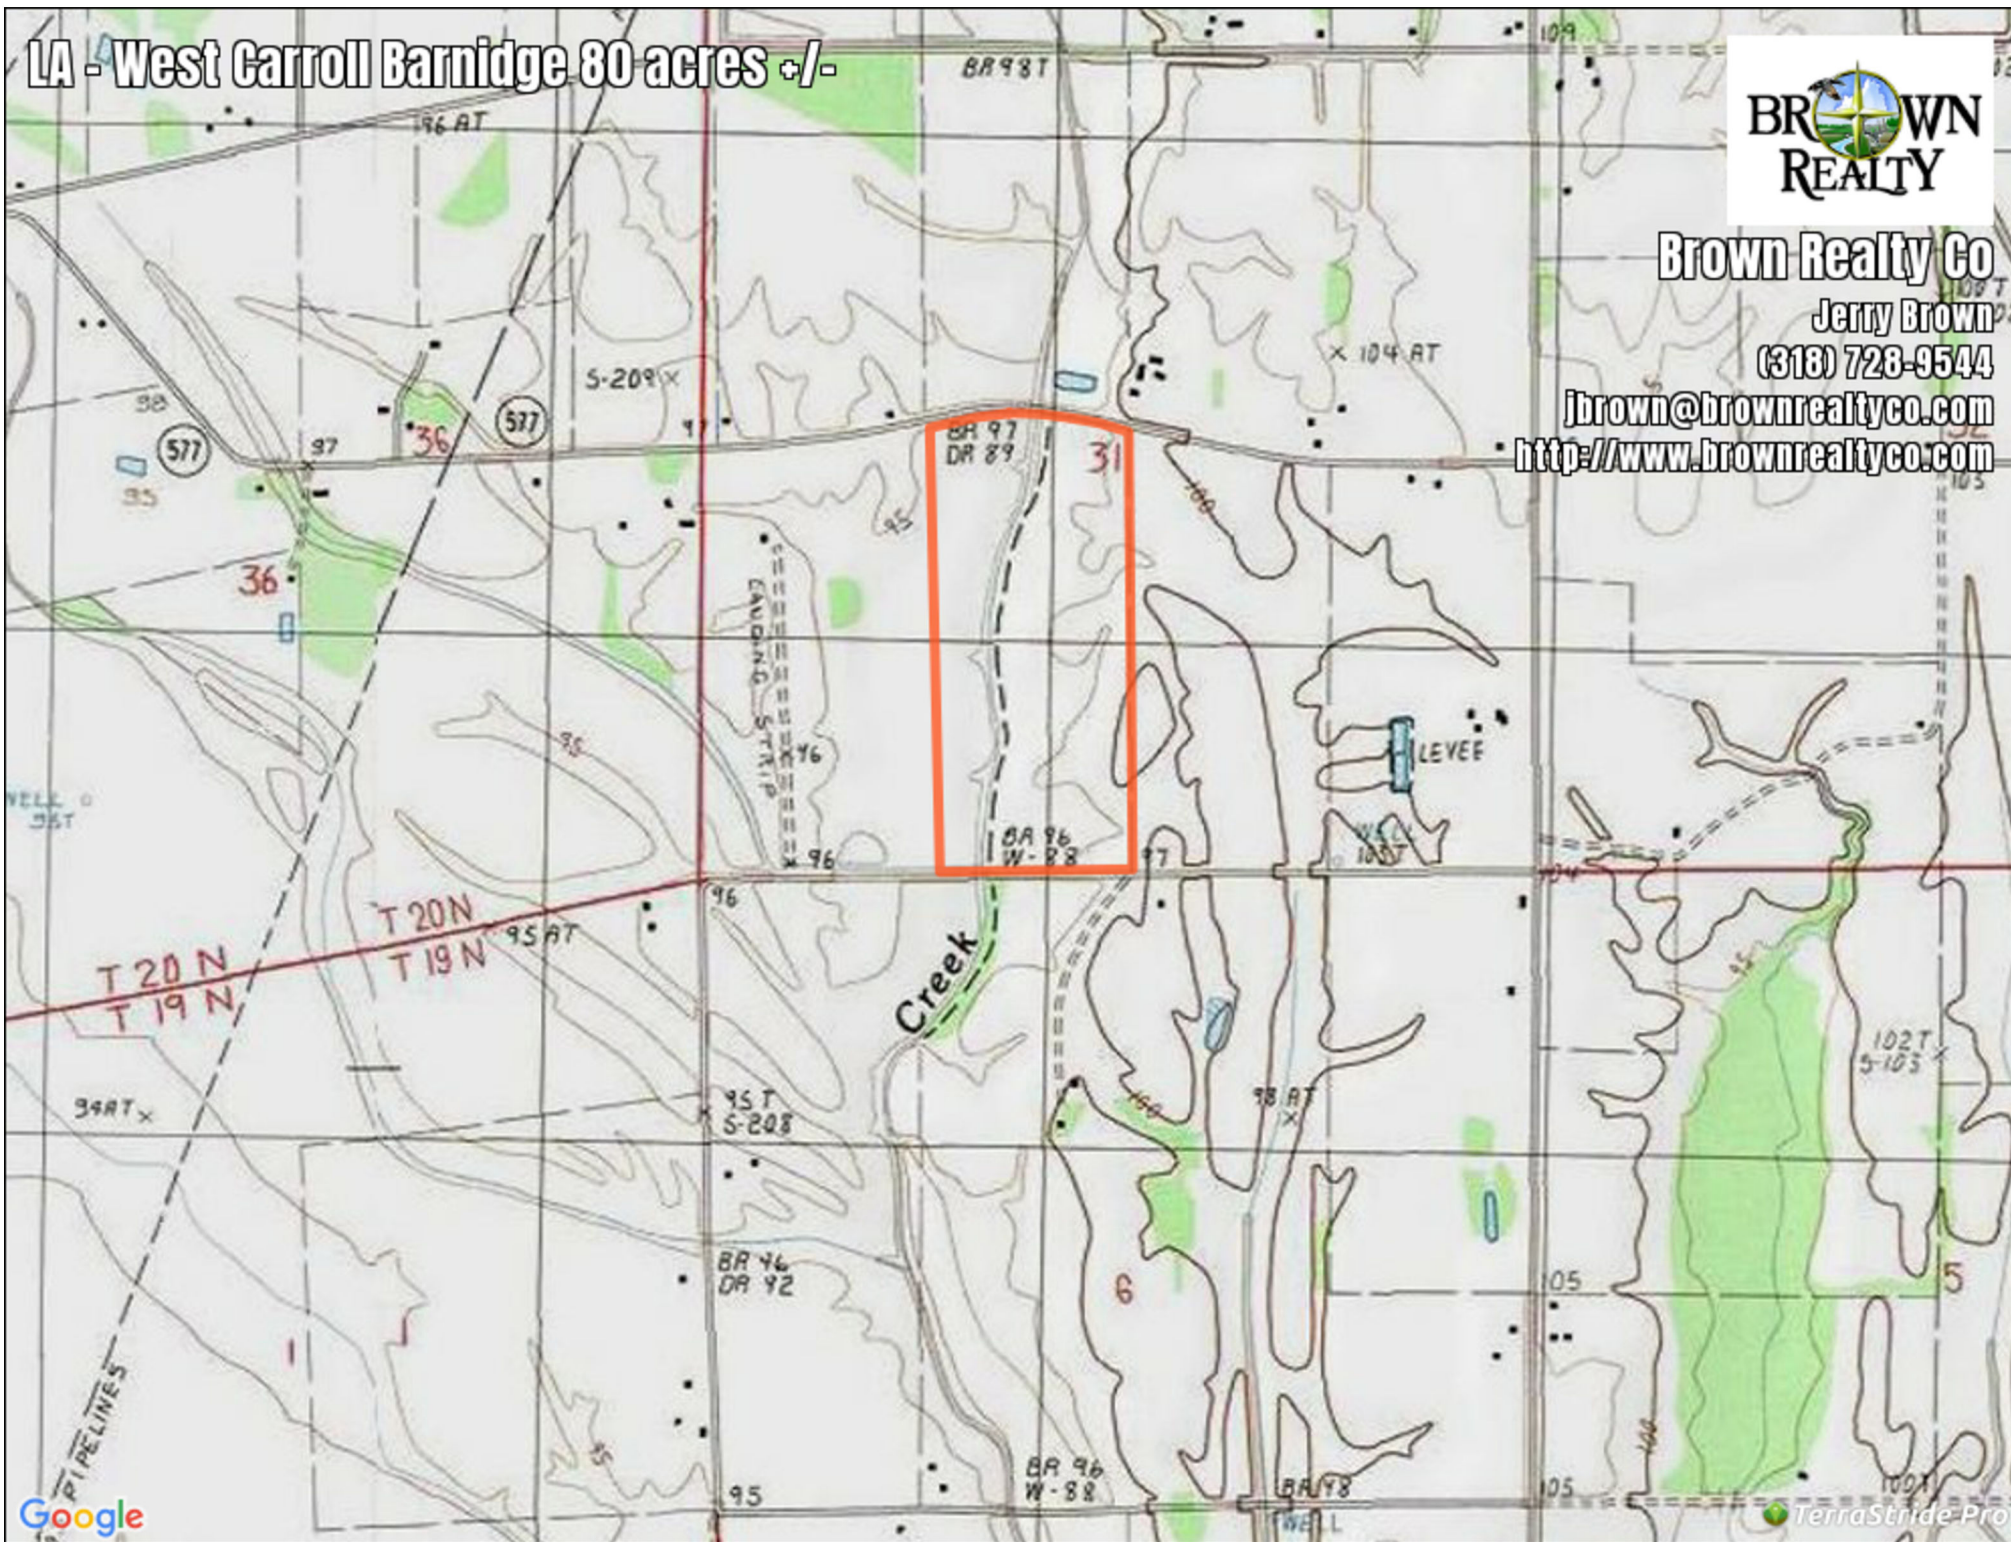

LA - West Carroll Barnidge 80 acres +/-

Brown Realty Co

Jerry Brown

(318) 723-9544

jbrown@brownrealtyco.com

<http://www.brownrealtyco.com>

LA - West Carroll Barnidge 80 acres +/-

Legend