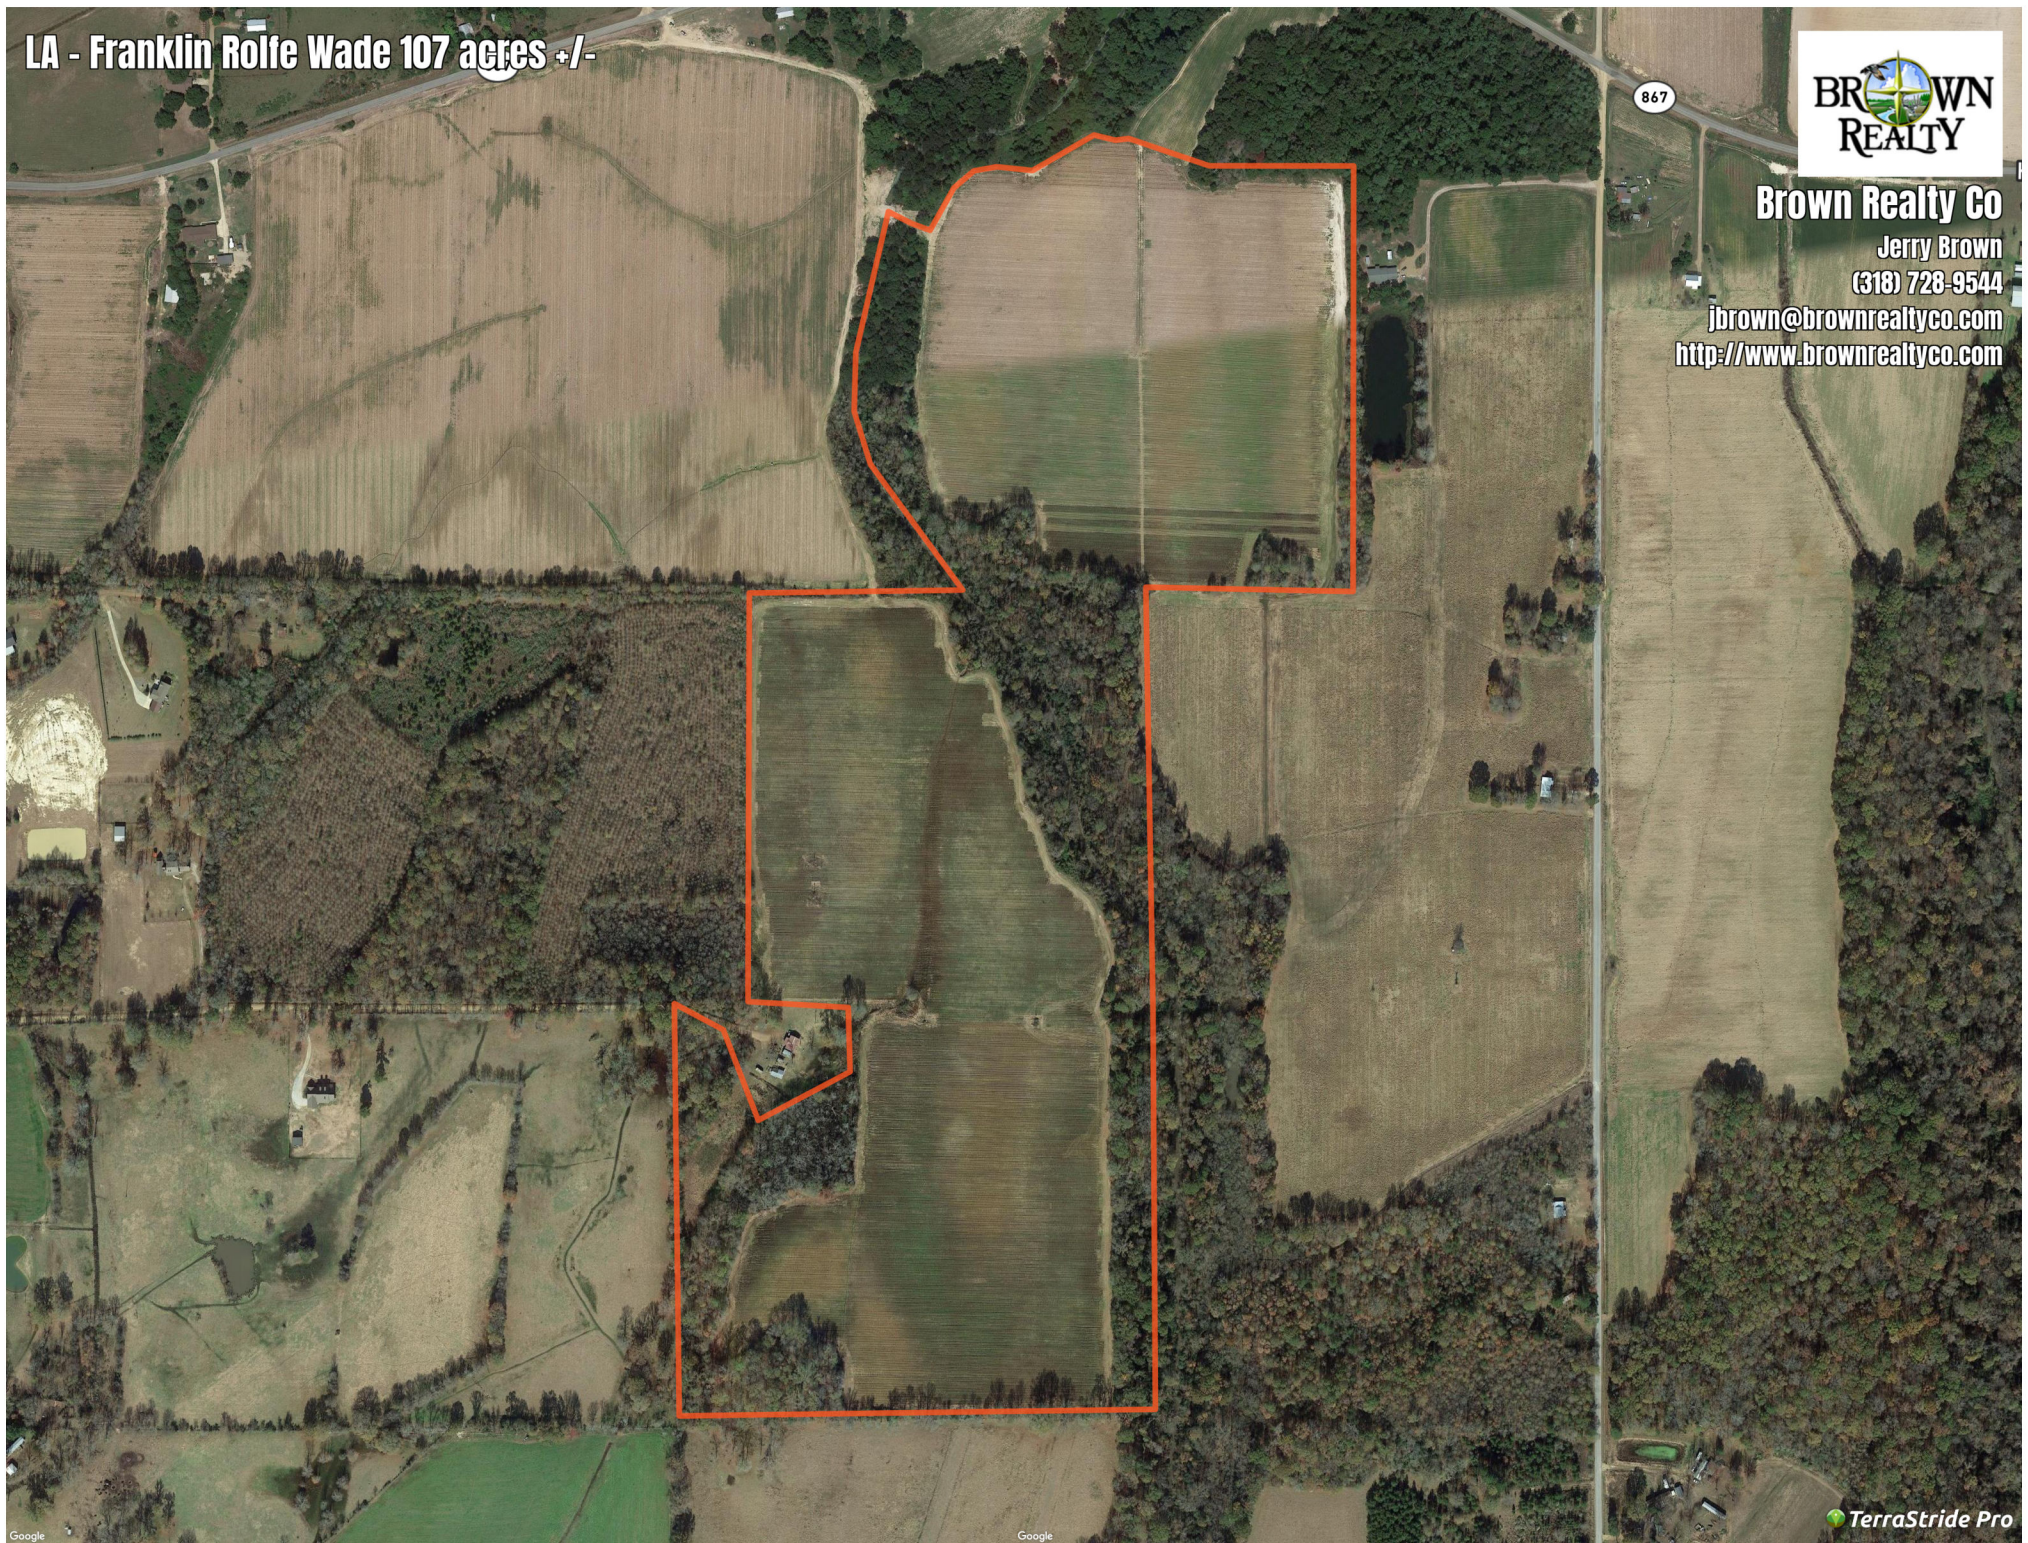

LA - Franklin Rolfe Wade 107 acres +/-

867

Brown Realty Co

Jerry Brown
(318) 728-9544

jbrown@brownrealtyco.com
<http://www.brownrealtyco.com>

LA - Franklin Rolfe Wade 107 acres +/-

Legend

 Boundary