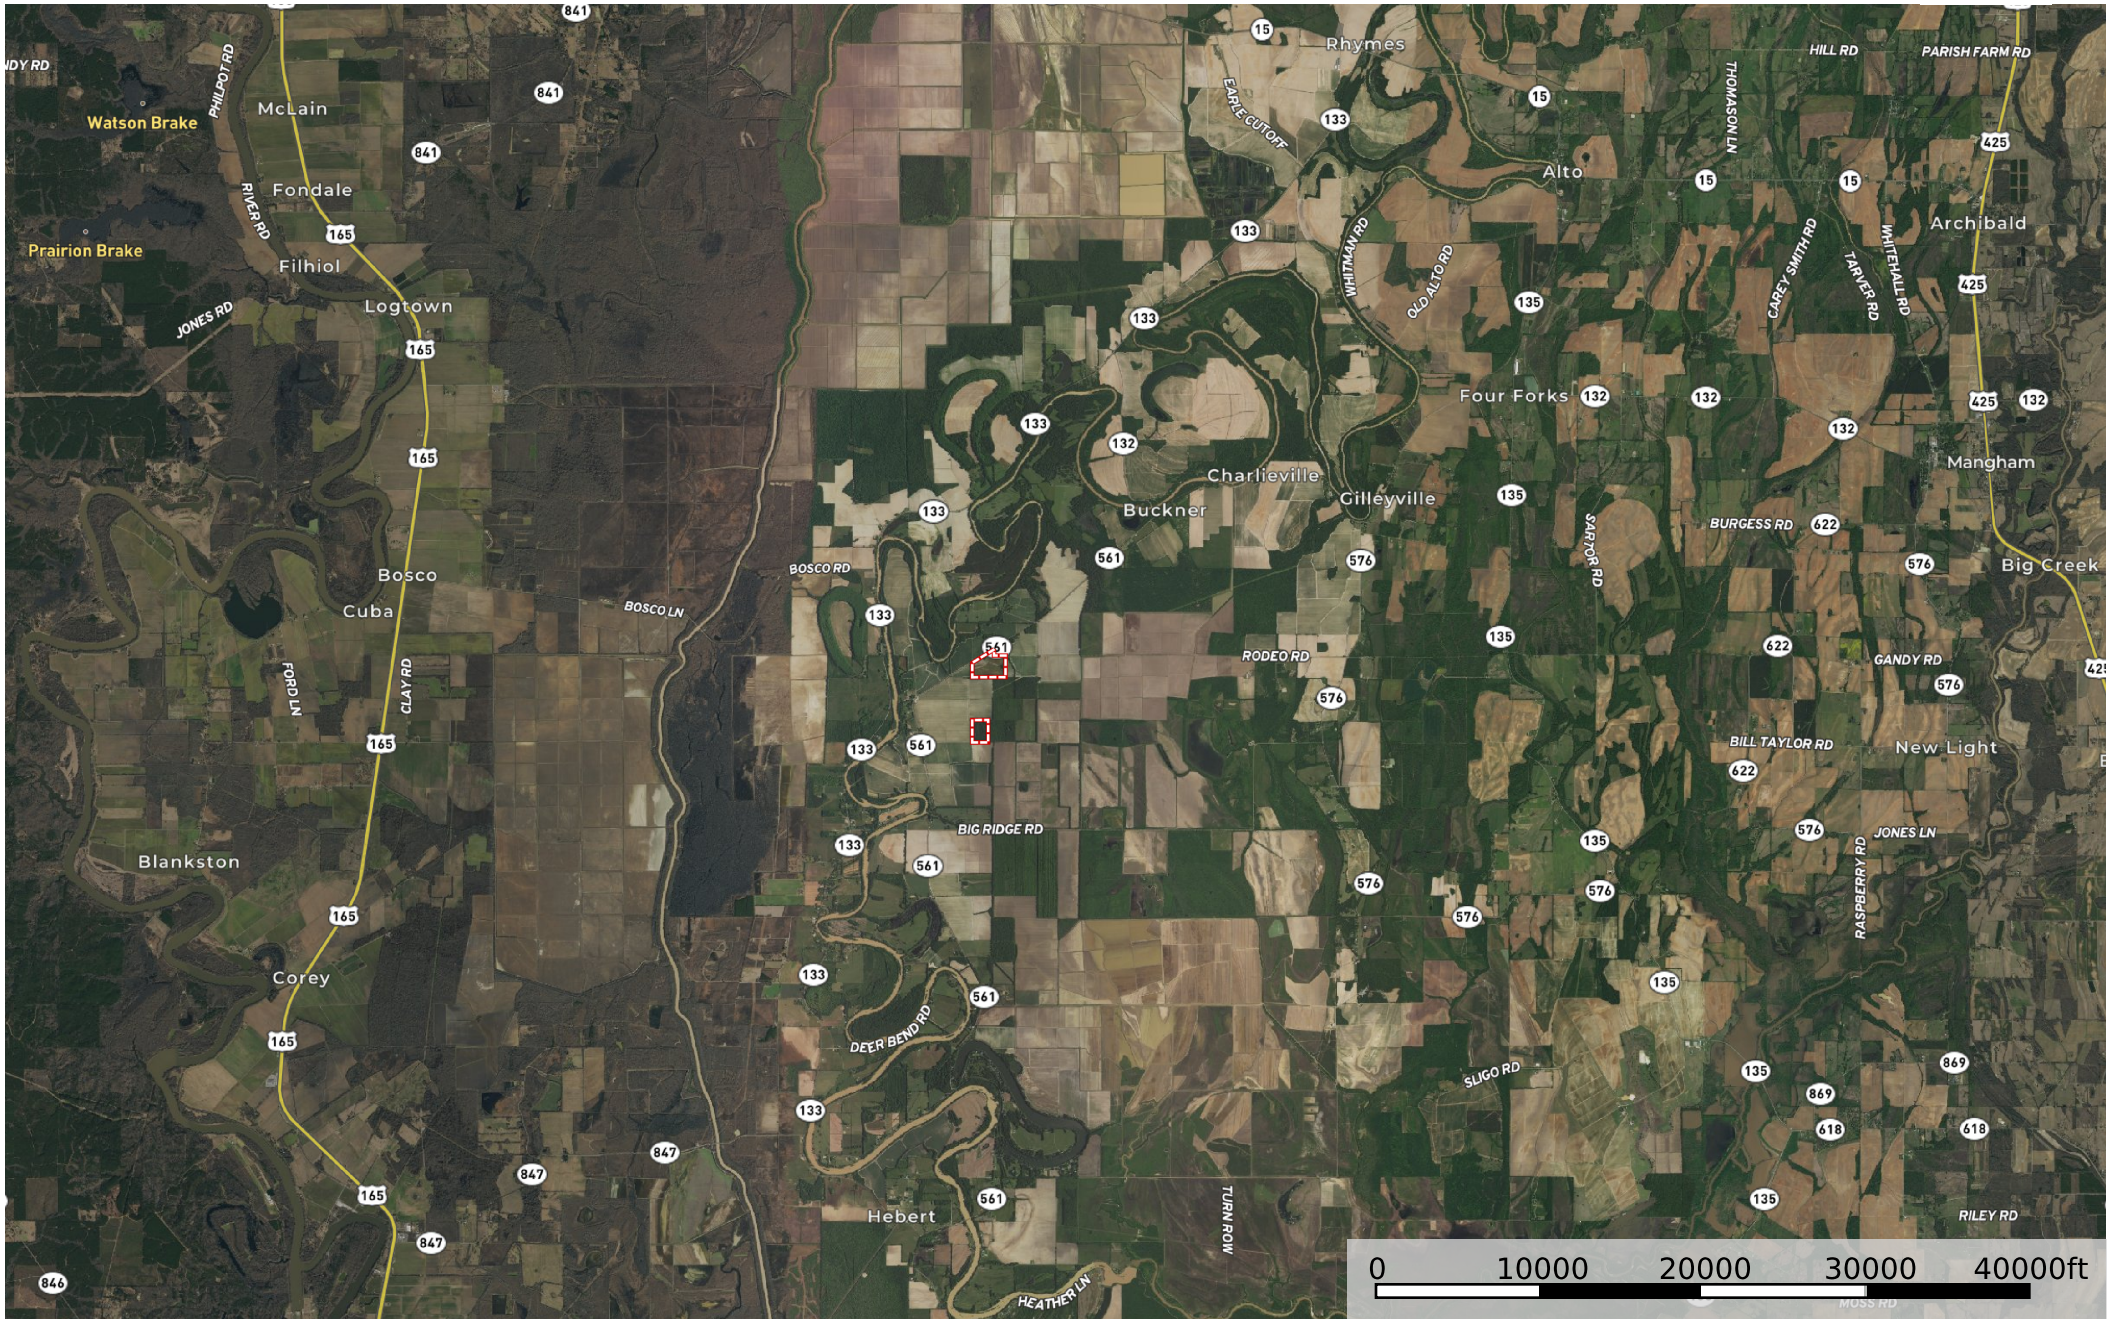

LA - Richland Thomason 91 ac +/-

Richland Parish, Louisiana, 91 AC +/-

Boundary