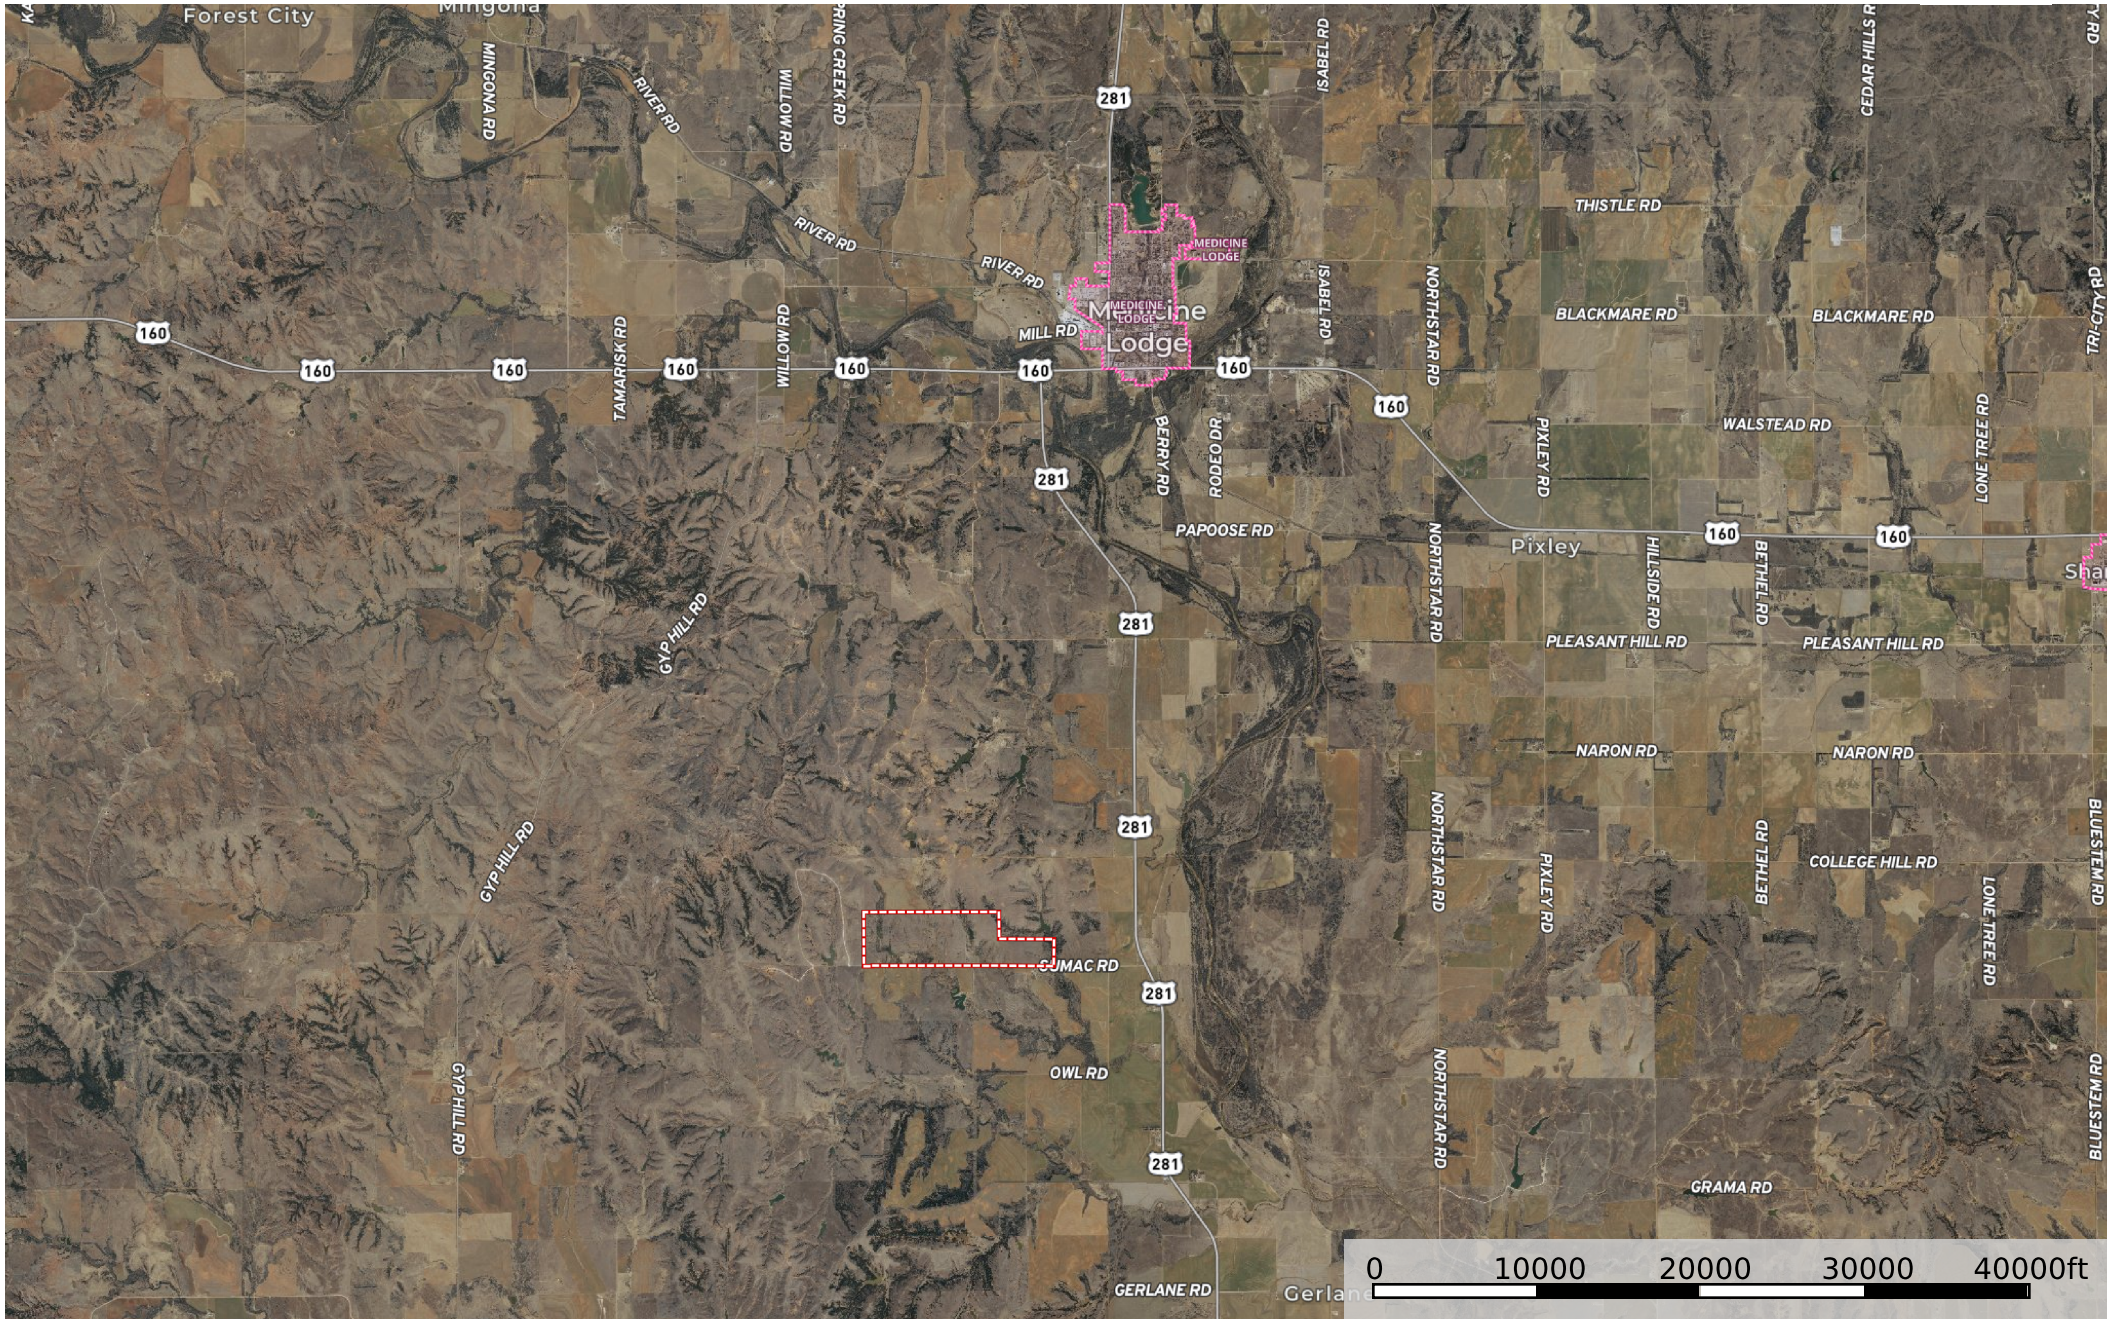

KS - Barber DSK 480 acres +/-
Barber County, Kansas, 480 AC +/-

Boundary