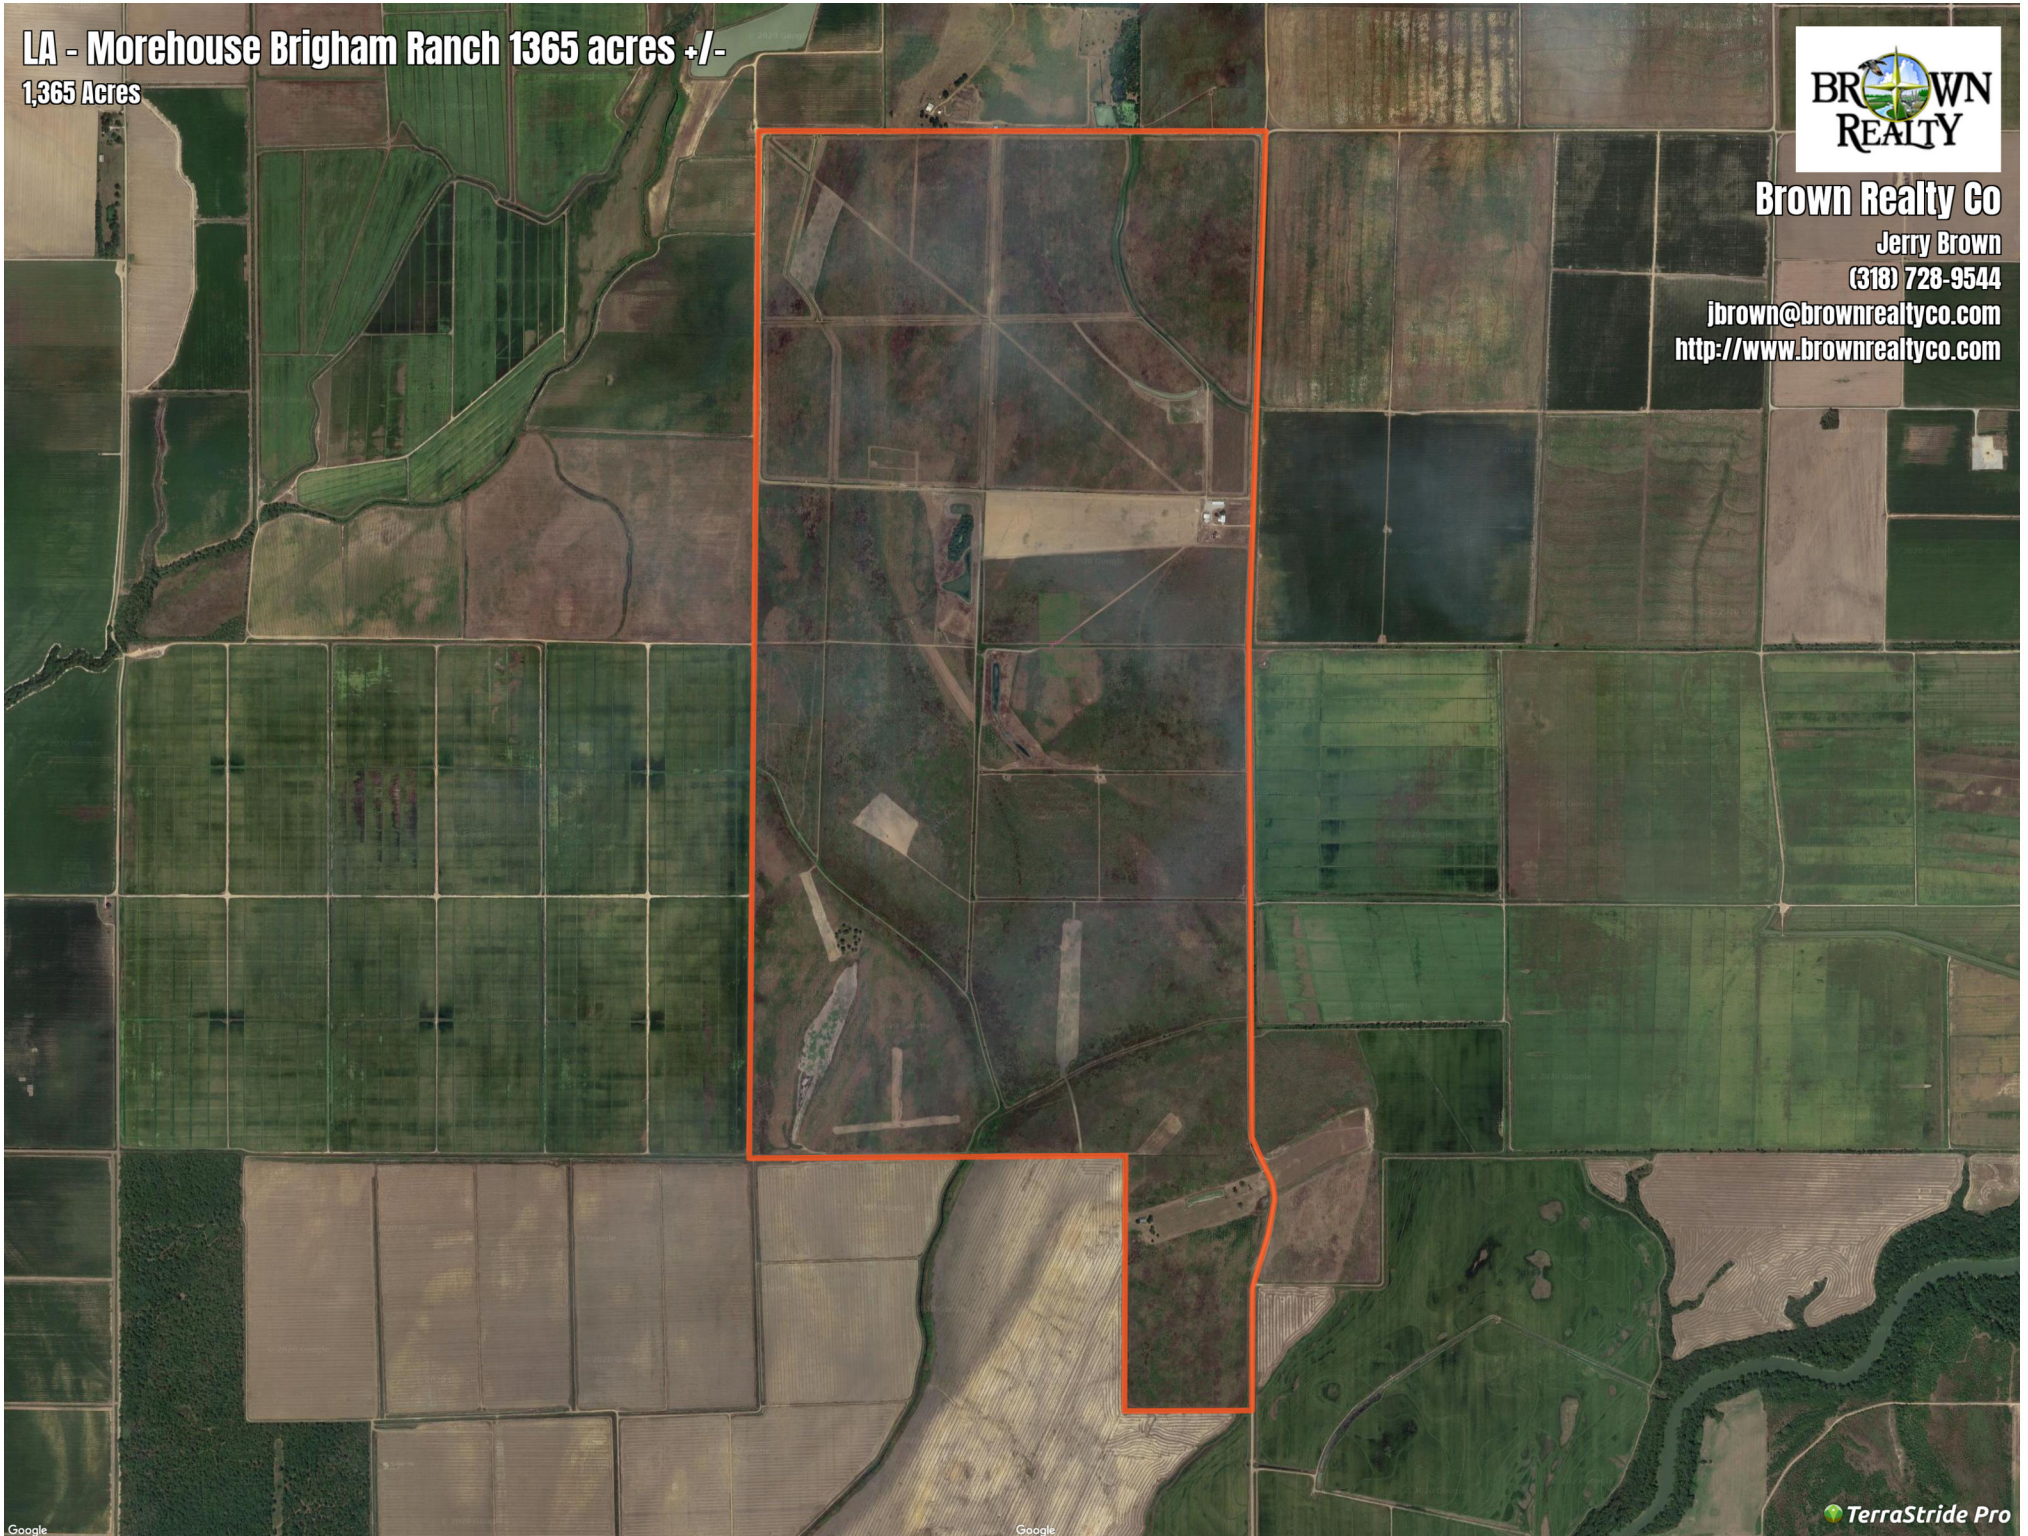

# LA - Morehouse Brigham Ranch

## 1365 acres +/-

### Legend

 Boundary