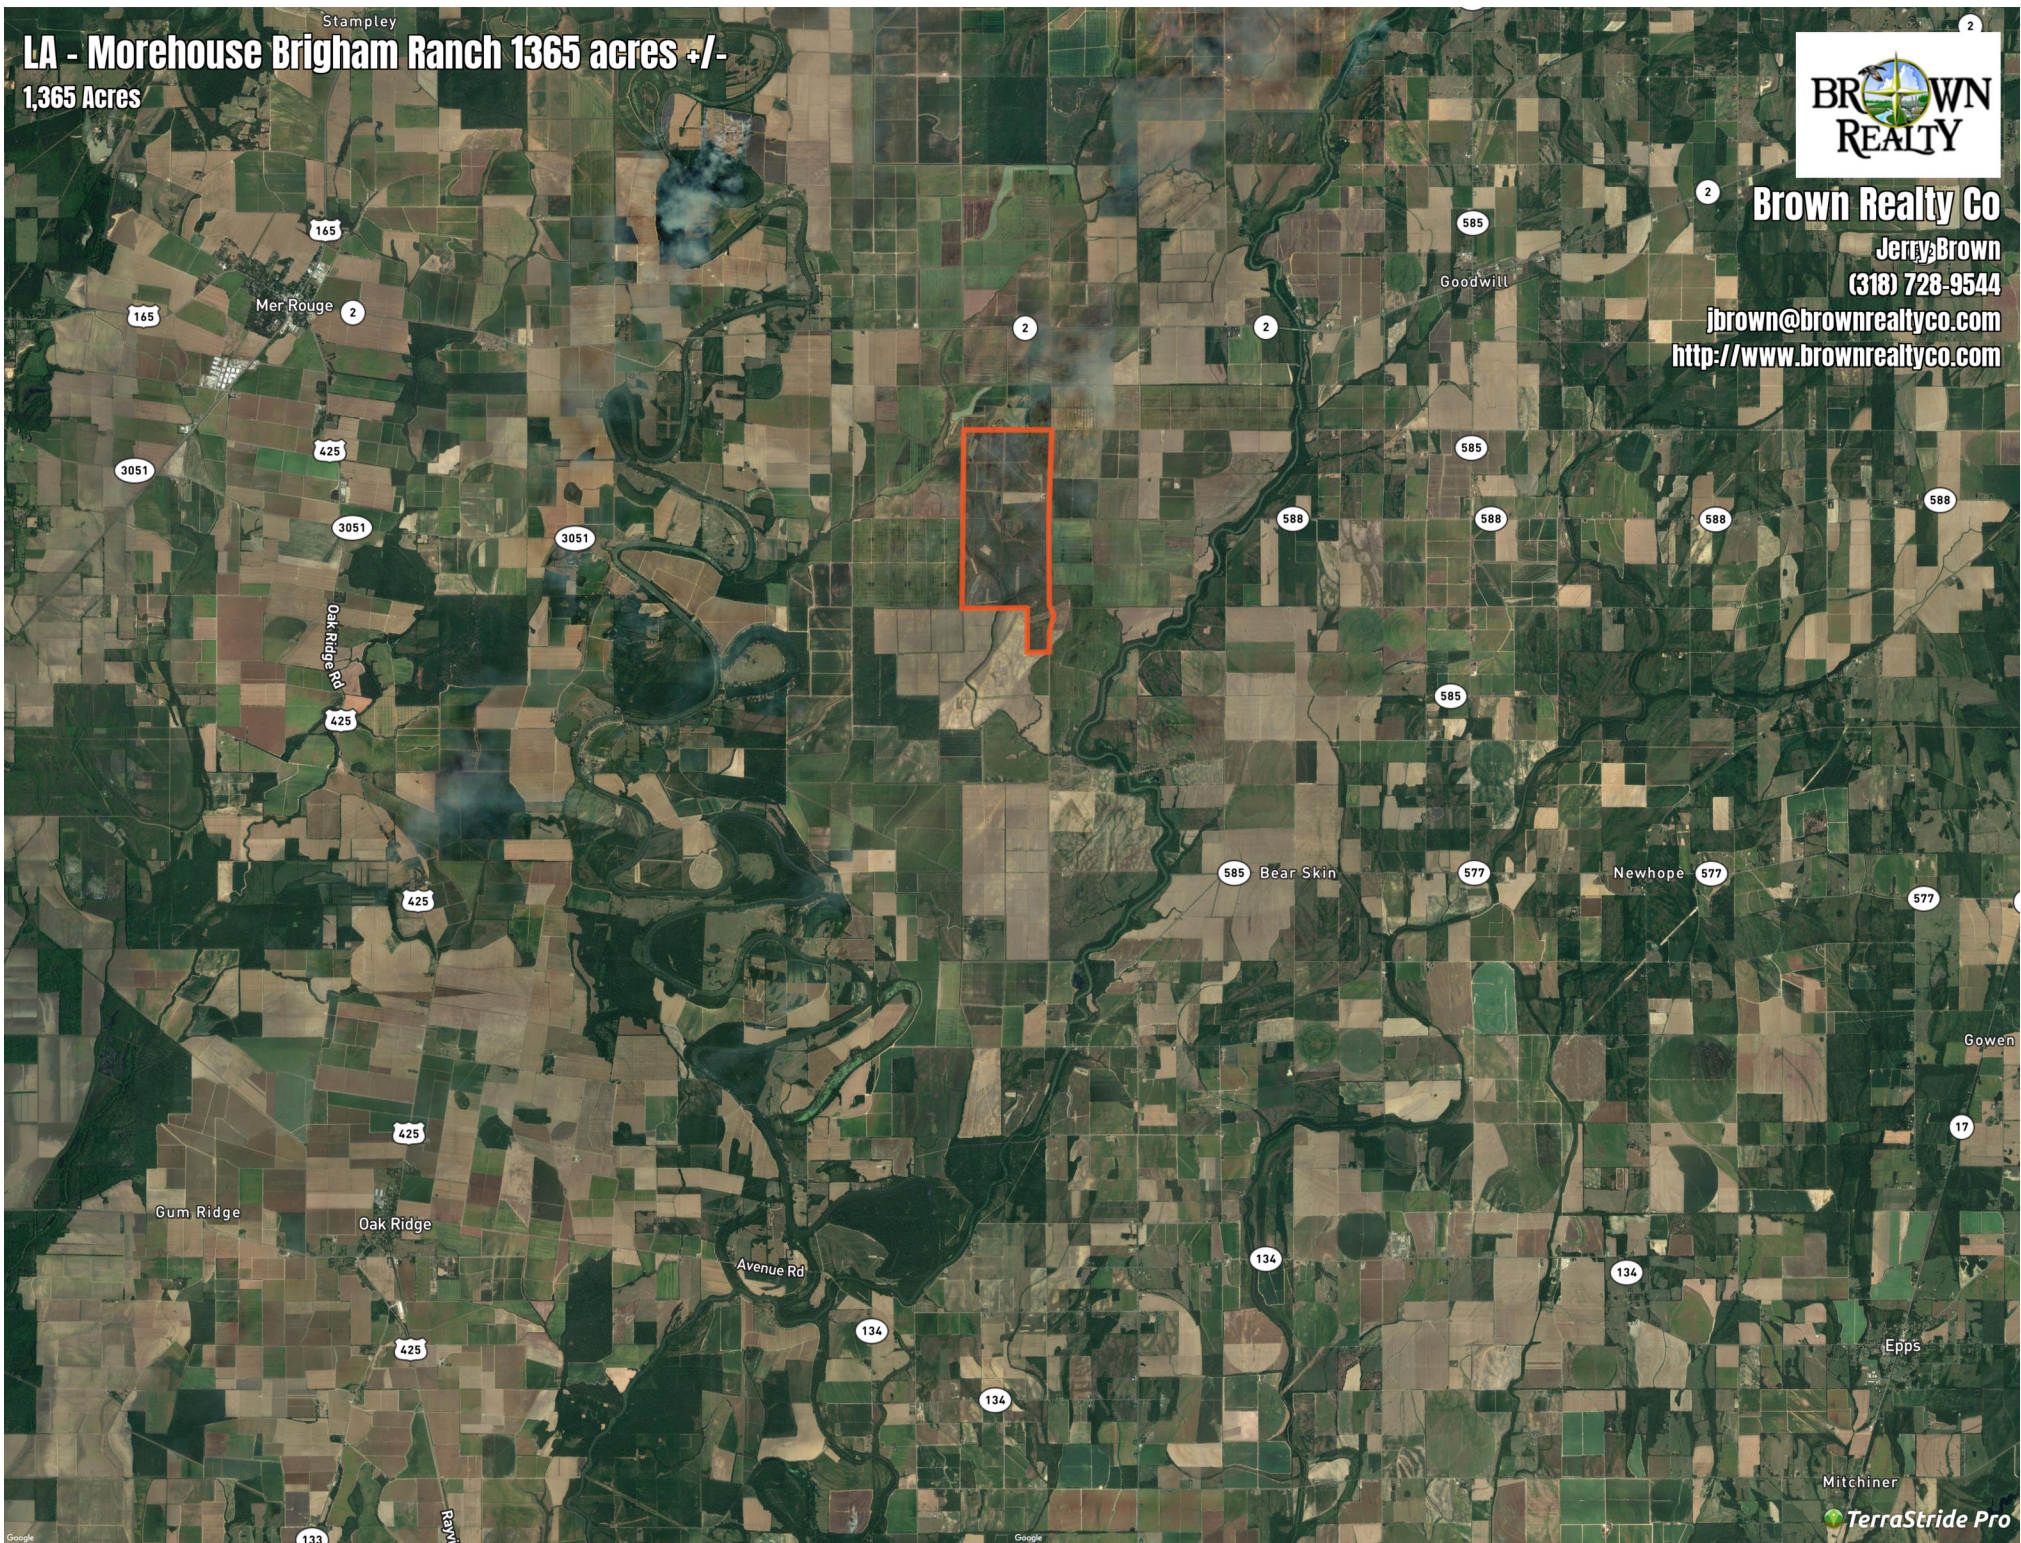

Stamperly
LA - Morehouse Brigham Ranch 1365 acres +/-
1,365 Acres

Brown Realty Co

Jerry Brown
(318) 728-9544

jbrown@brownrealtyco.com
<http://www.brownrealtyco.com>

LA - Morehouse Brigham Ranch

1365 acres +/-