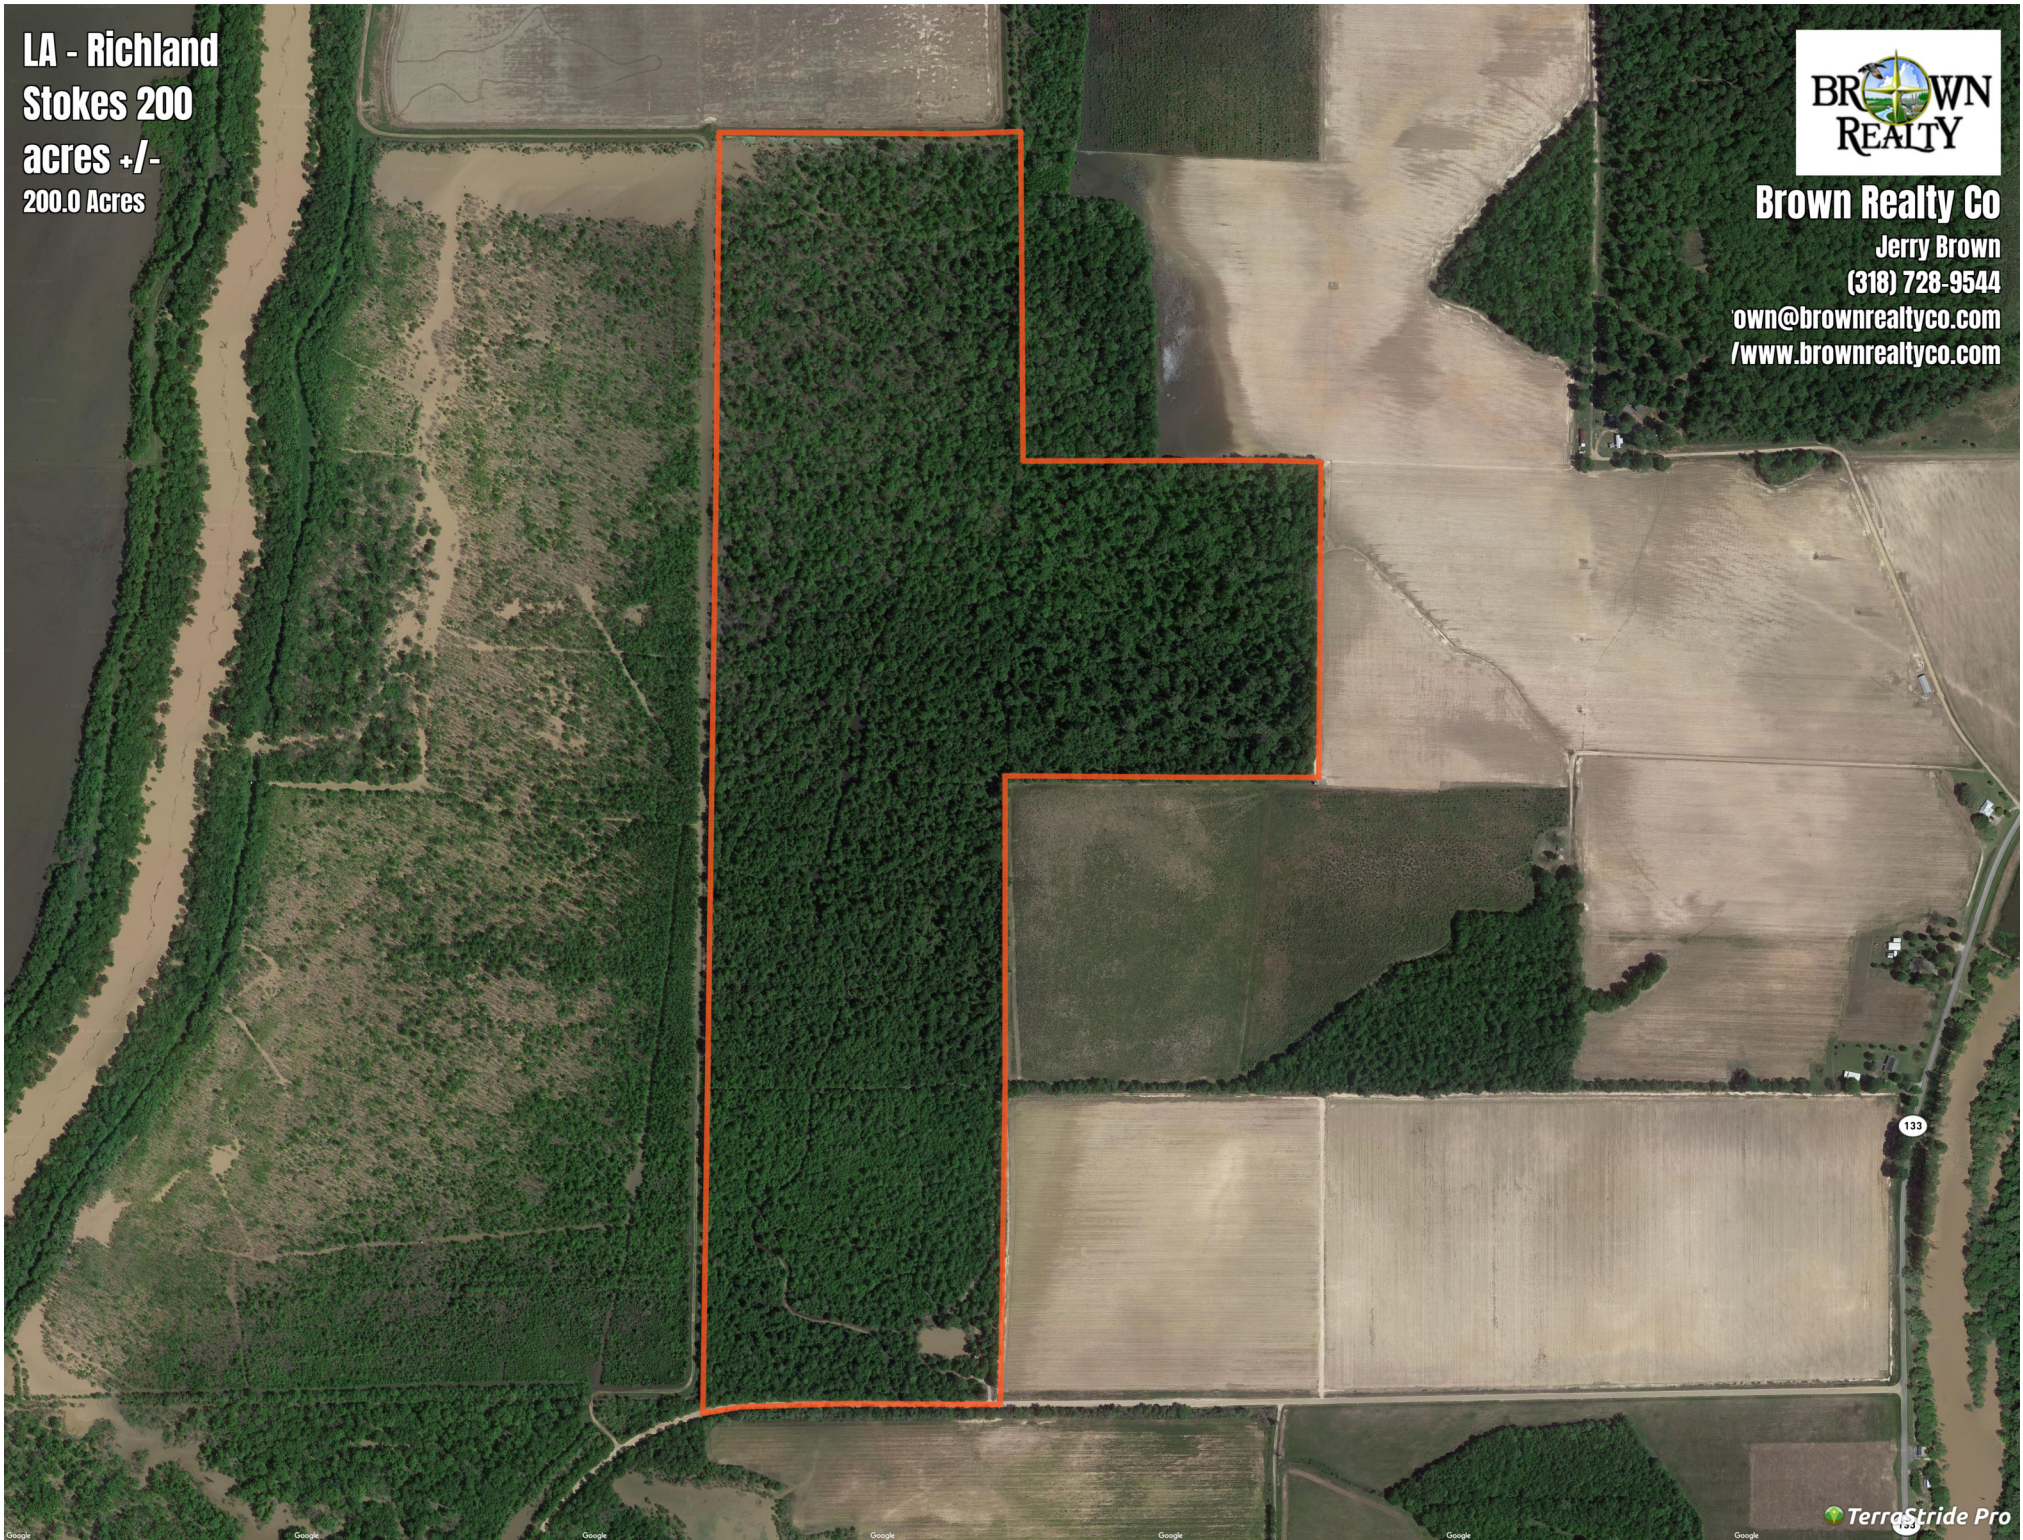

LA - Richland
Stokes 200
acres +/-
200.0 Acres

Brown Realty Co
Jerry Brown
(318) 728-9544
own@brownrealtyco.com
/www.brownrealtyco.com

LA - Richland Stokes 200 acres +/-

Legend

 Boundary

DISCLAIMER: The information contained herein is as obtained by this broker from sellers, owners, or other sources. This information is considered reliable, neither this broker nor owners make any guarantee, warranty or representation as to correctness of any data or descriptions and the accuracy of such statements. The correctness and / or accuracy of any and all statements should be determined through independent investigation made by the prospective purchaser. Any offer for sale is subject to prior sale, errors and omissions, change of price, terms or other conditions or withdrawal from sale in whole or in part, by seller without notice and at the sole discretion of seller. Readers are urged to form their own independent conclusions and evaluations in consultation with legal counsel, accountants, and/or investment advisors concerning and all material contained herein.

Generated on: June 28, 2021