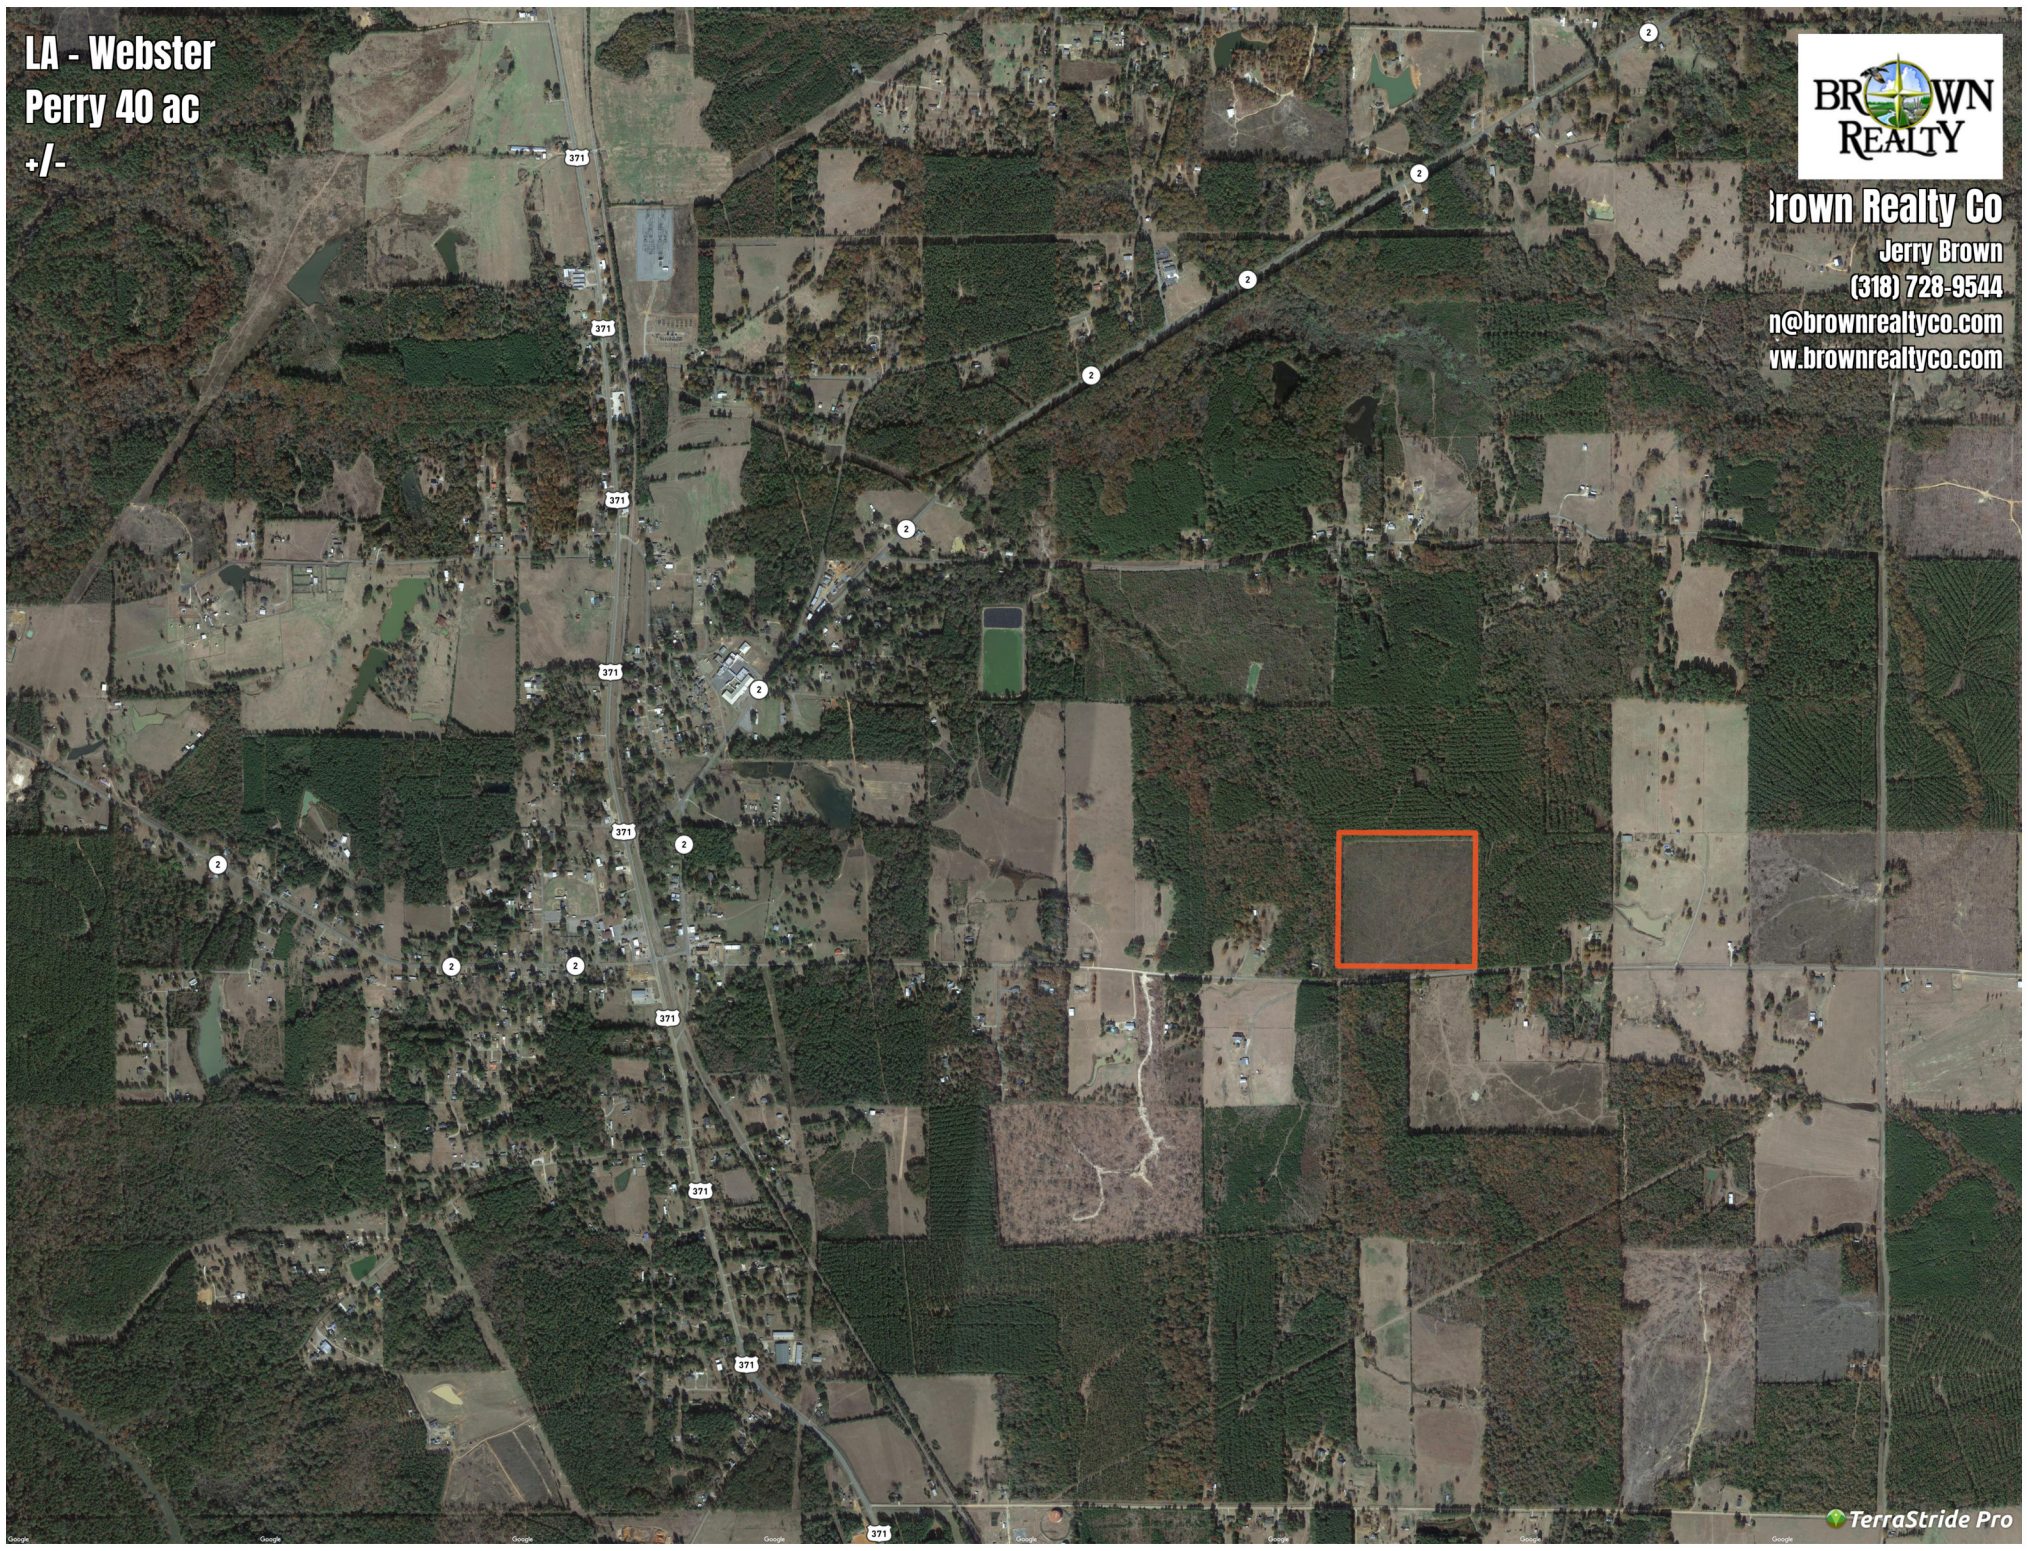

LA - Webster
Perry 40 ac
+/-

Brown Realty Co
Jerry Brown
(318) 728-9544
jerry@brownrealtyco.com
www.brownrealtyco.com

LA - Webster Perry 40 ac +/-

Legend

 Boundary

DISCLAIMER: The information contained herein is as obtained by this broker from sellers, owners, or other sources. This information is considered reliable, neither this broker nor owners make any guarantee, warranty or representation as to correctness of any data or descriptions and the accuracy of such statements. The correctness and / or accuracy of any and all statements should be determined through independent investigation made by the prospective purchaser. Any offer for sale is subject to prior sale, errors and omissions, change of price, terms or other conditions or withdrawal from sale in whole or in part, by seller without notice and at the sole discretion of seller. Readers are urged to form their own independent conclusions and evaluations in consultation with legal counsel, accountants, and/or investment advisors concerning and all material contained herein.

Generated on: July 2, 2021