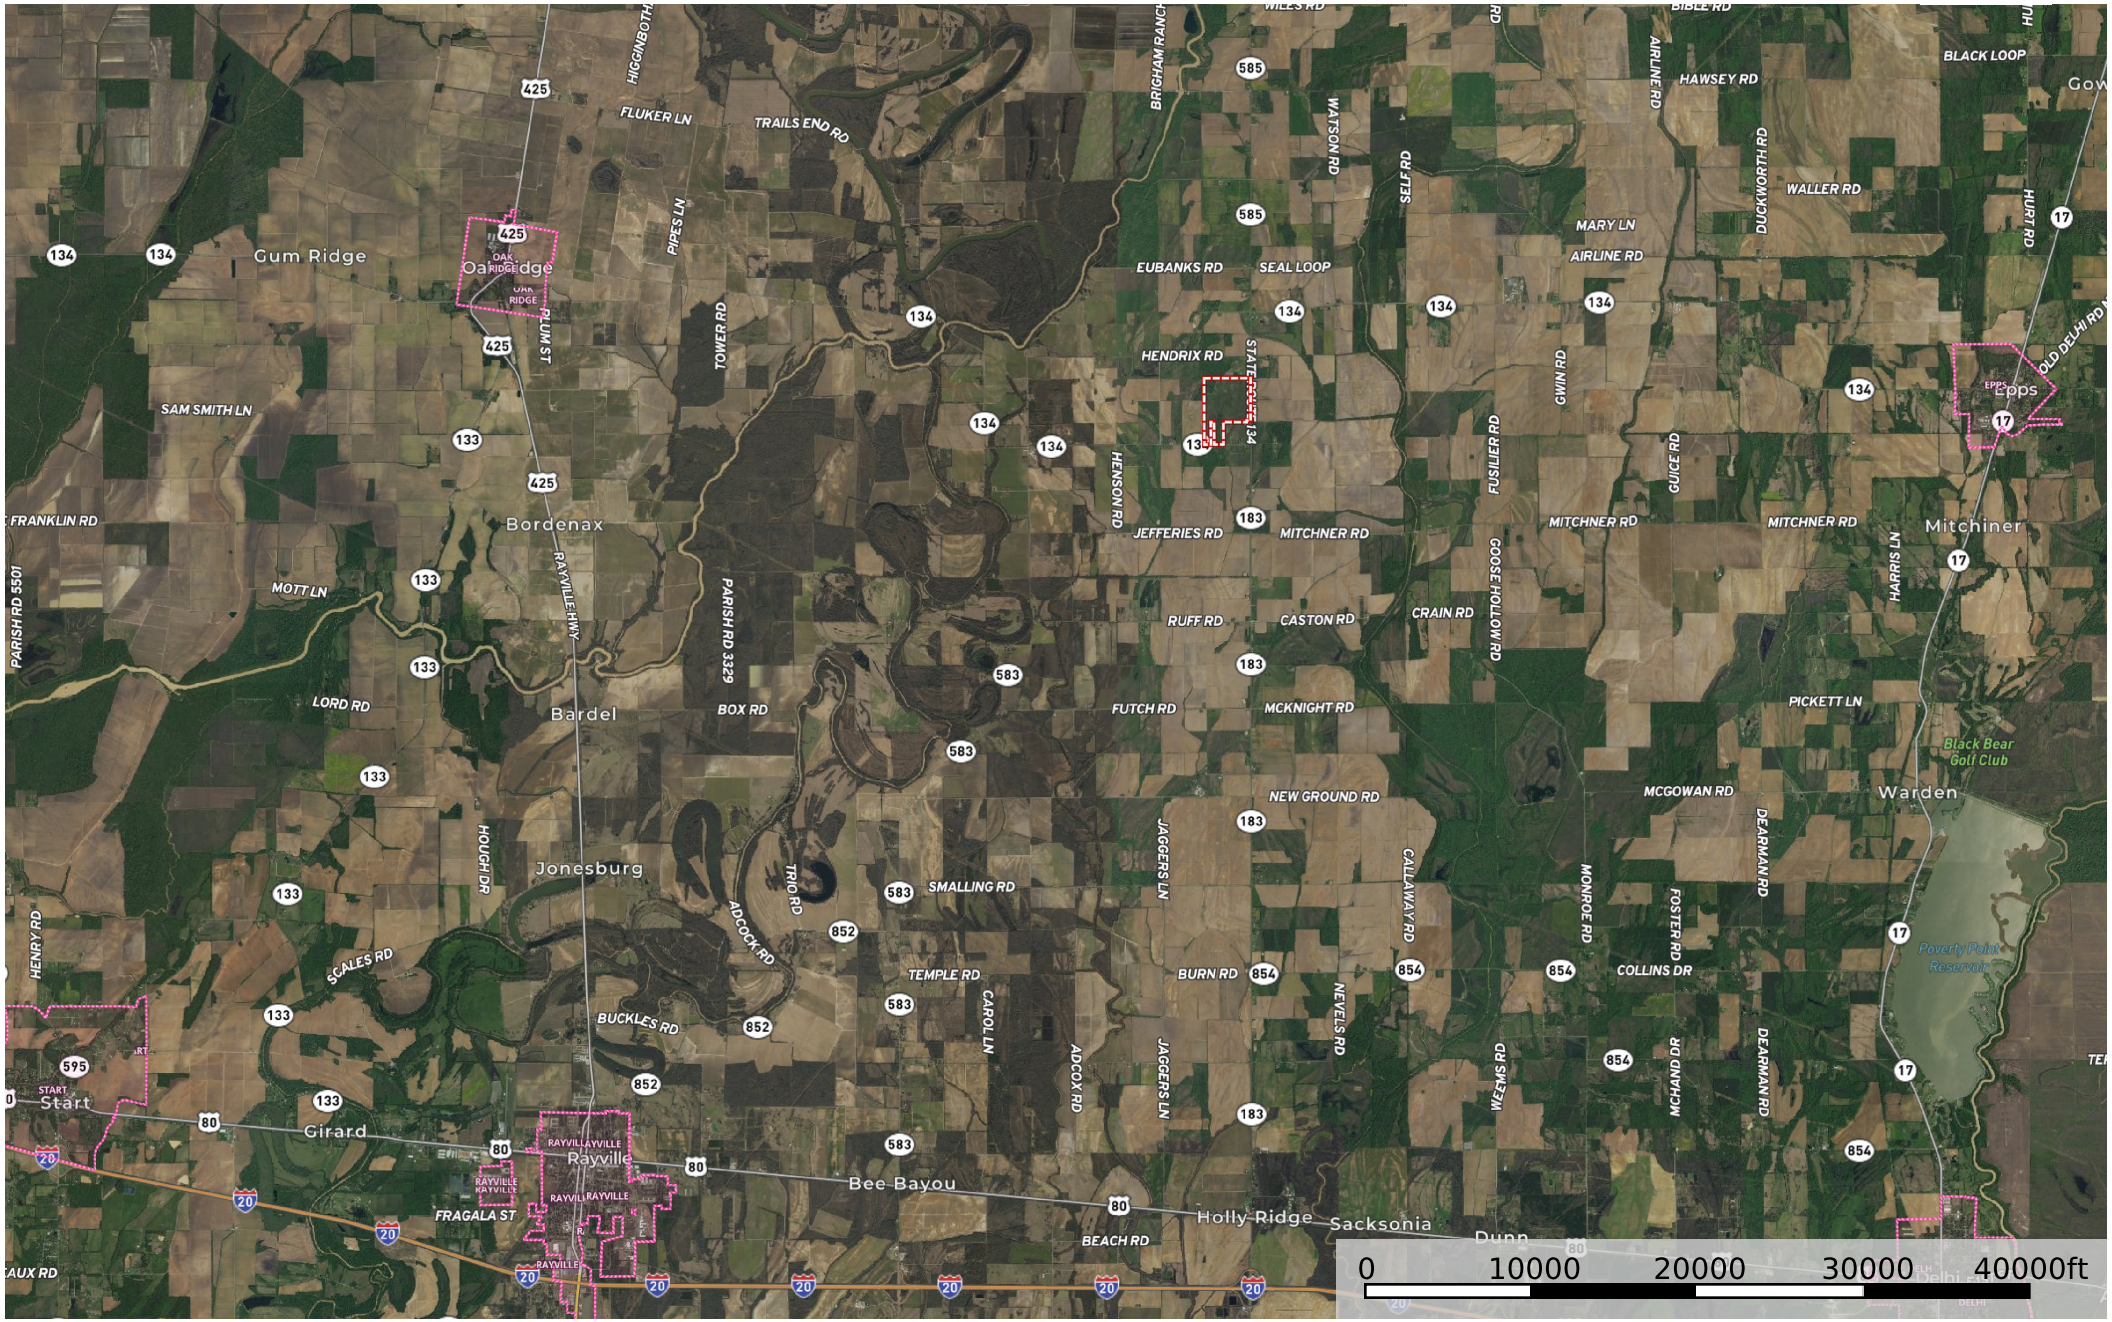

# LA - Richland COSMC 198 acres +/-

Richland Parish, Louisiana, 198 AC +/-

Boundary