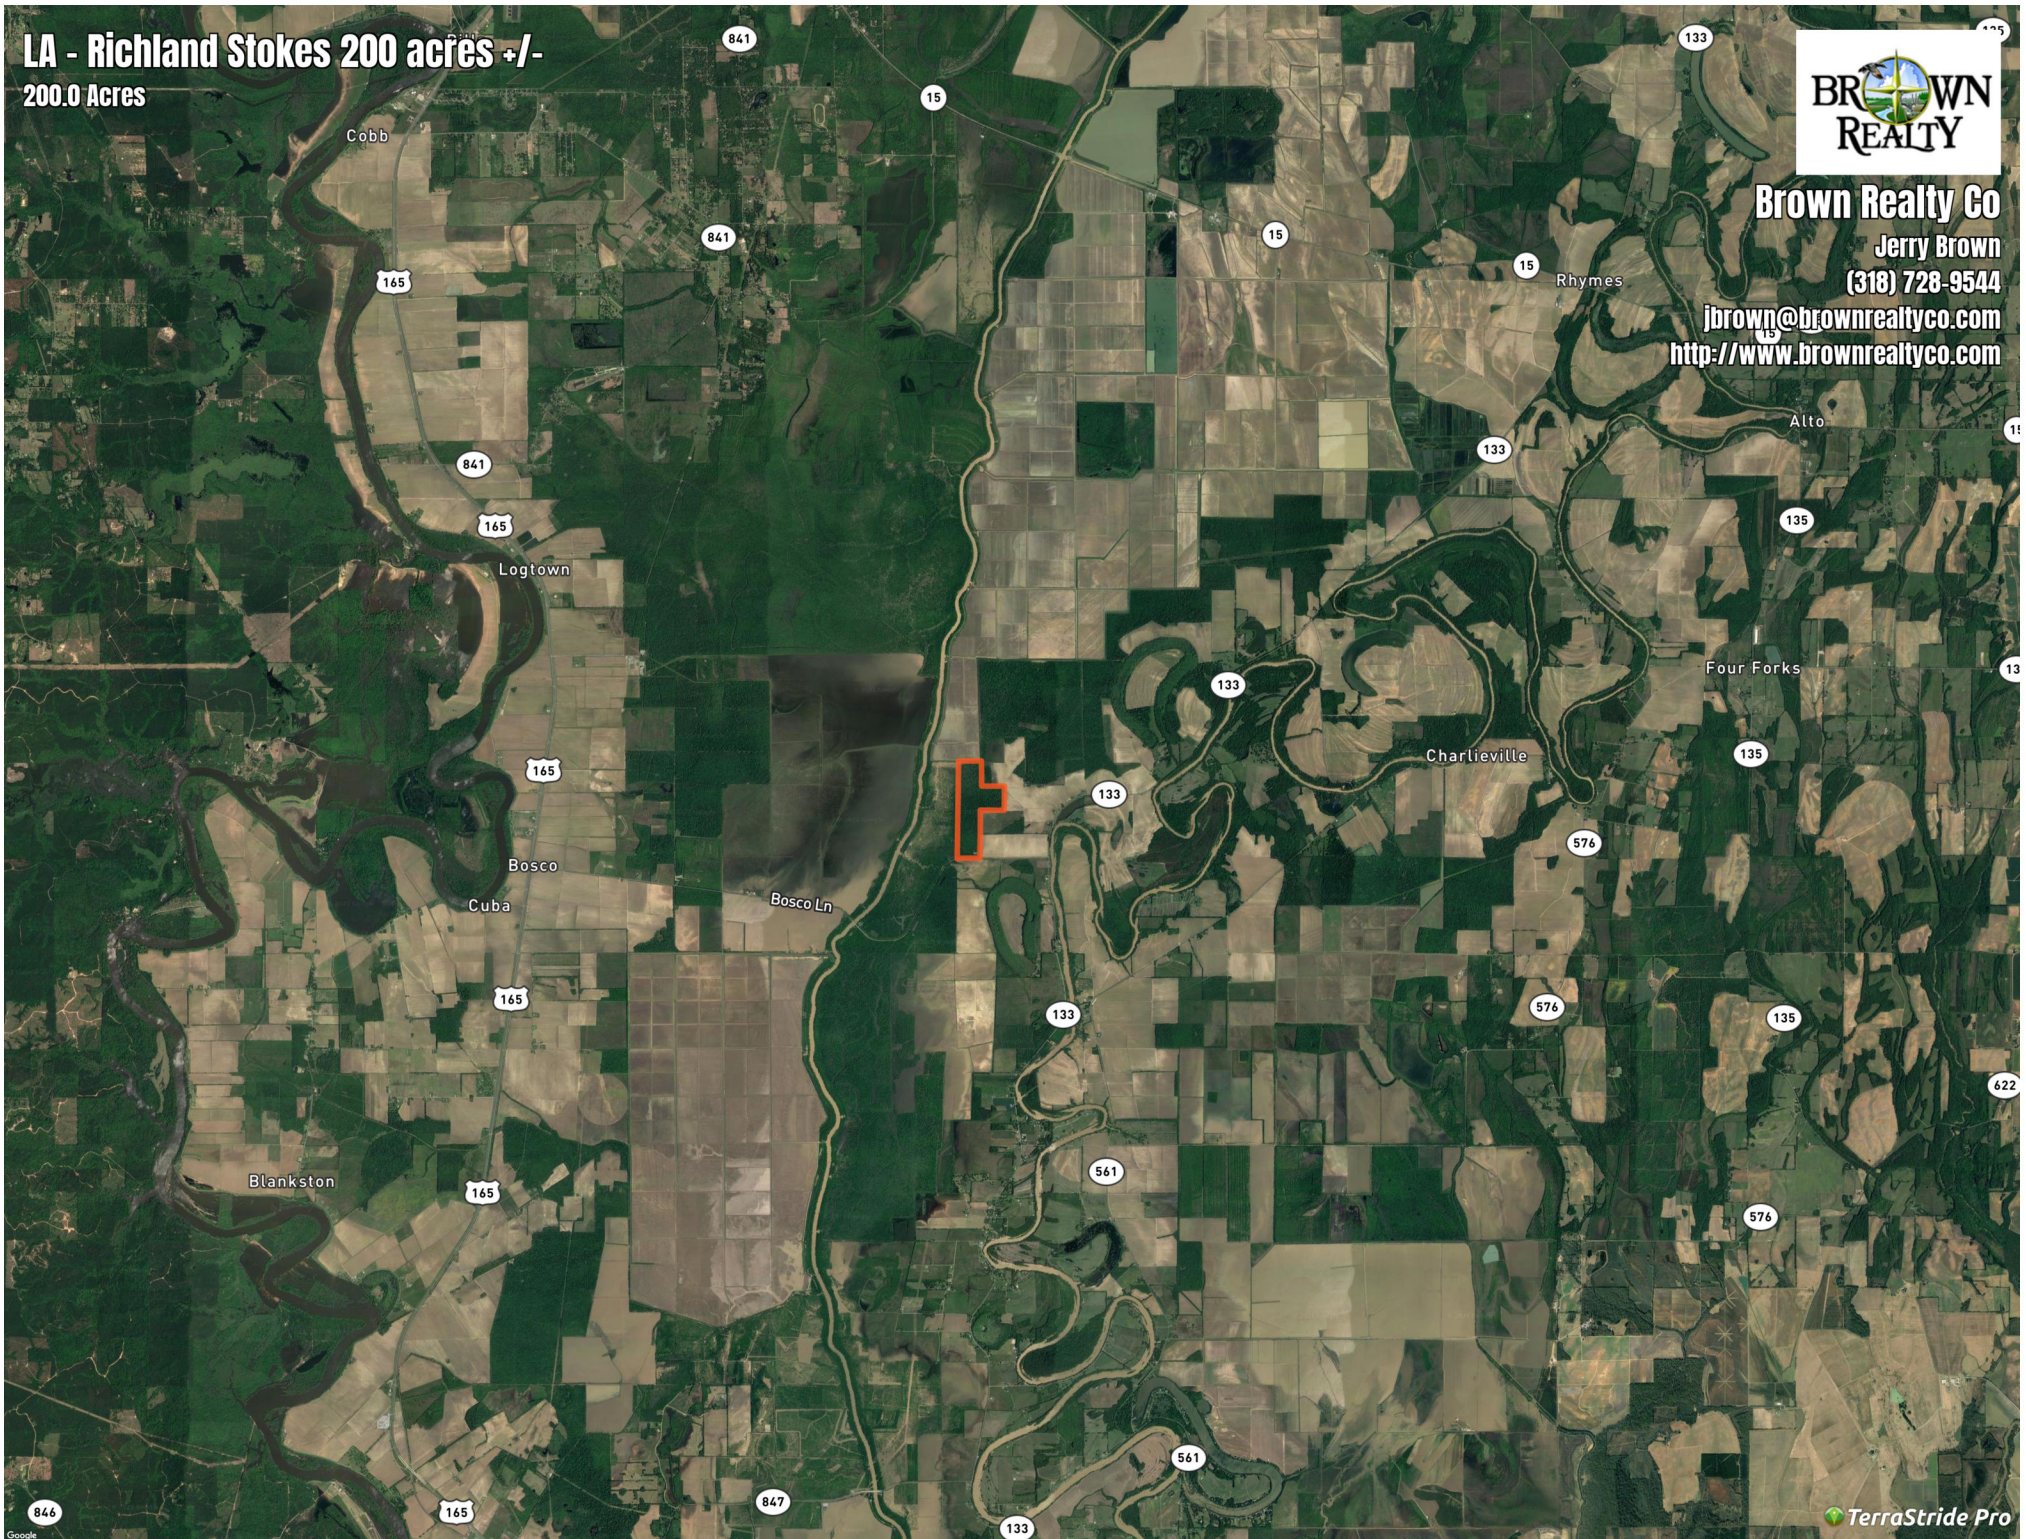

LA - Richland Stokes 200 acres +/-

200.0 Acres

Brown Realty Co

Jerry Brown

(318) 728-9544

jbrown@brownrealtyco.com

<http://www.brownrealtyco.com>

LA - Richland Stokes 200 acres +/-