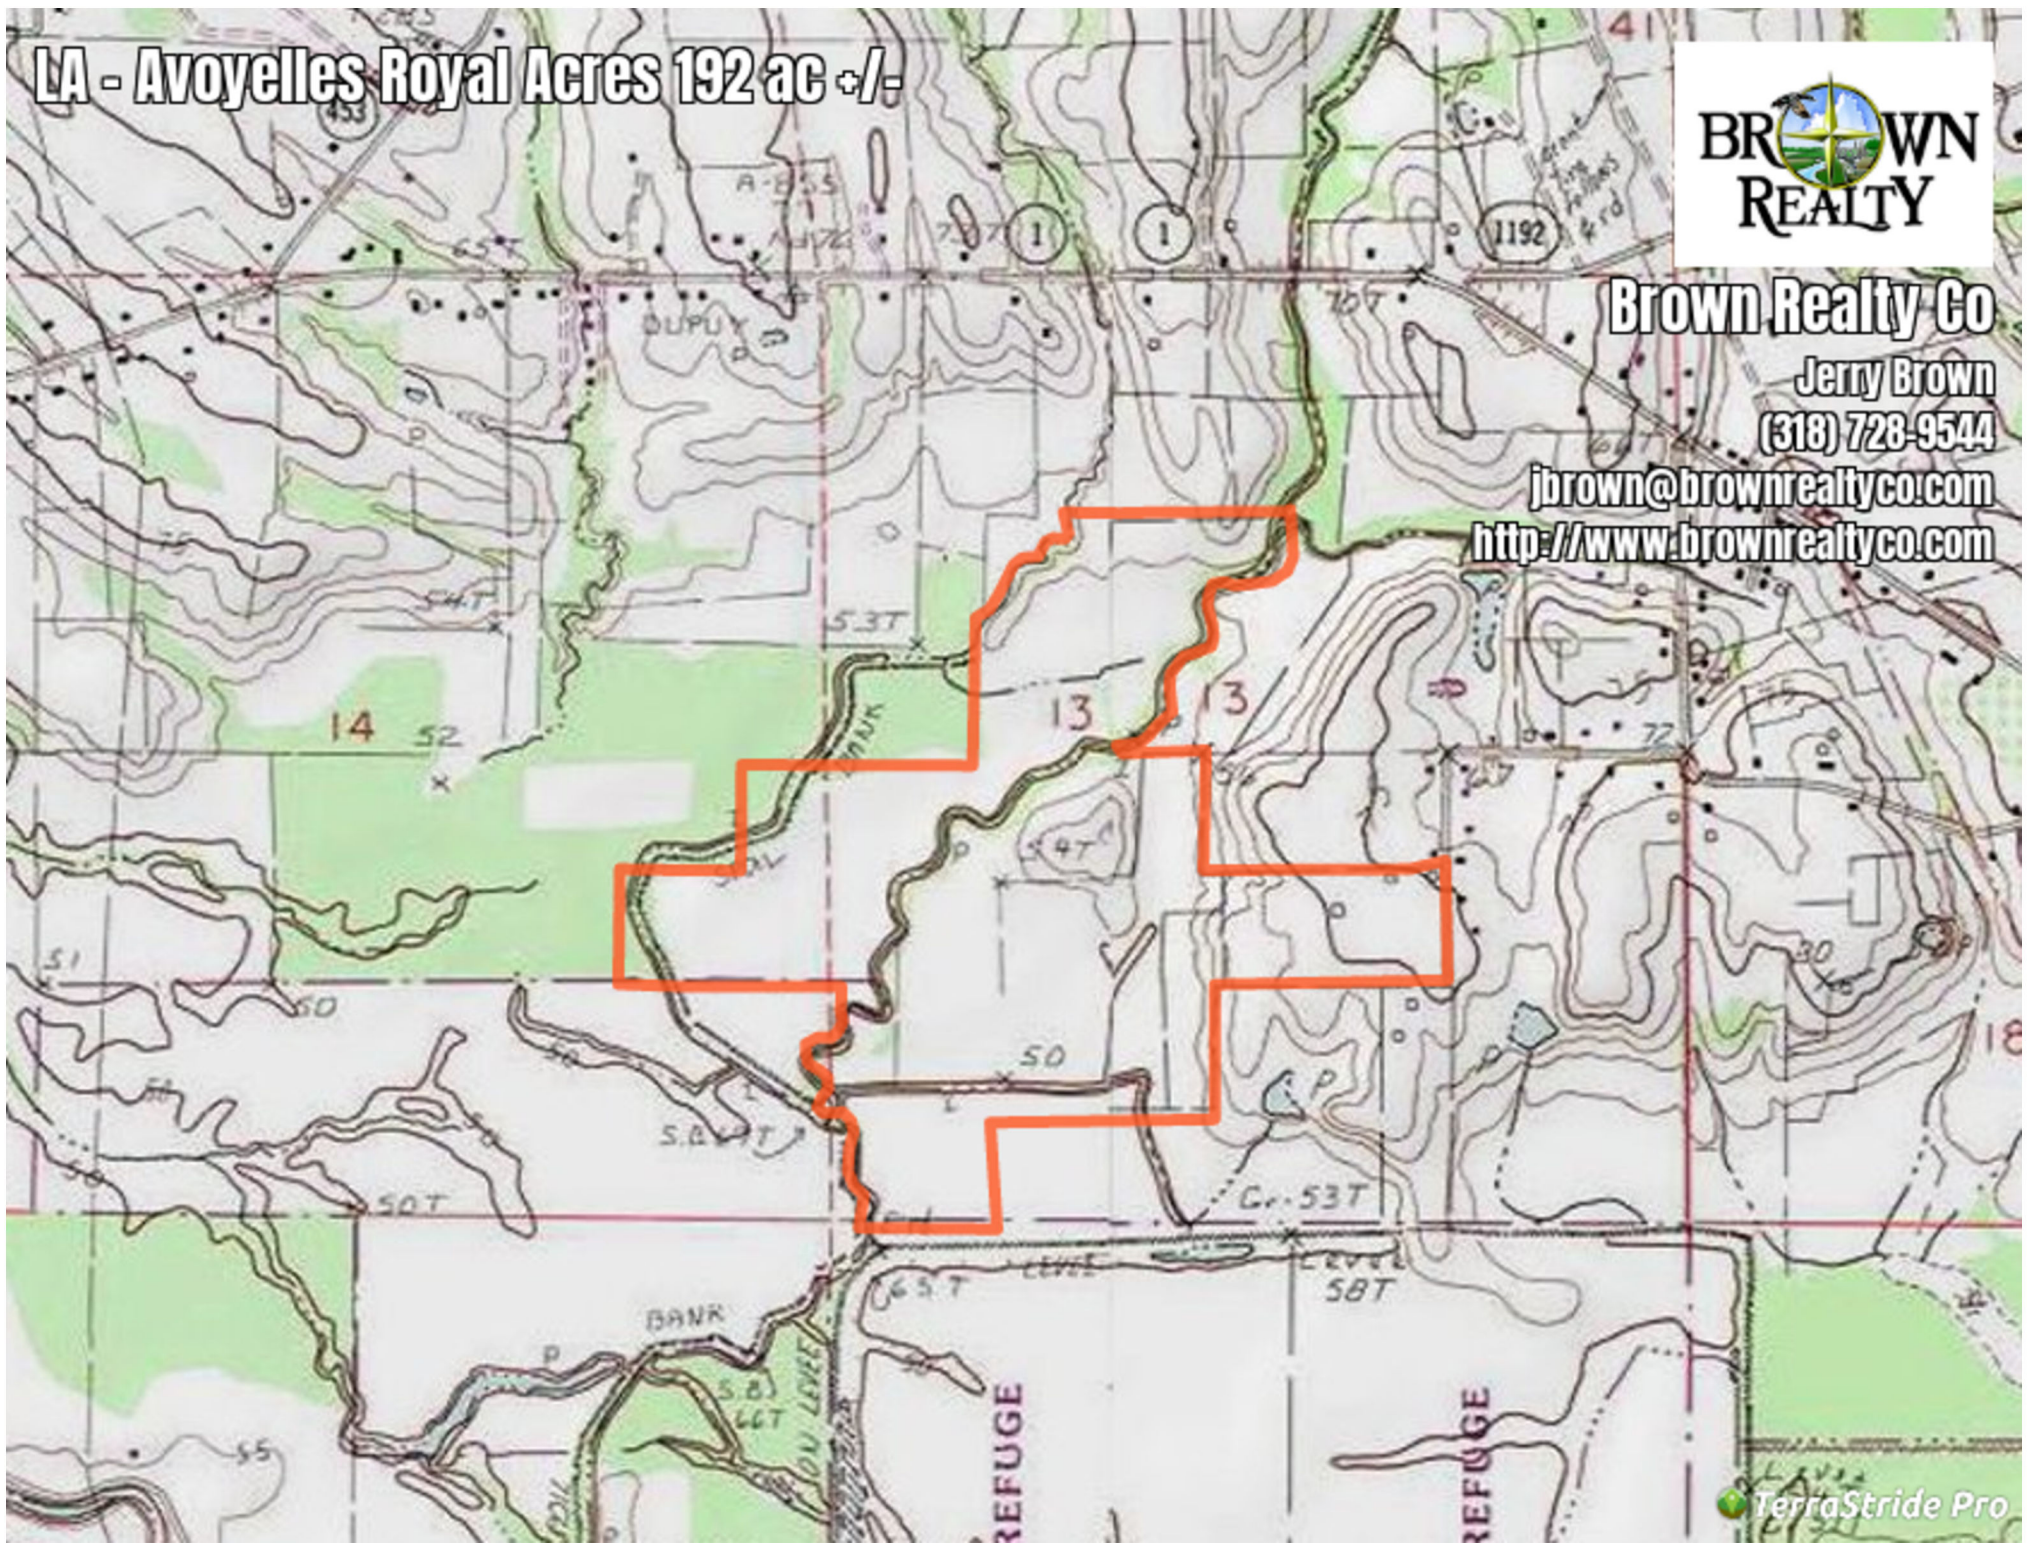

LA - Avoyelles Royal Acres 192 ac +/-

Brown Realty Co

Jerry Brown
(318) 728-9544

jbrown@brownrealtyco.com

<http://www.brownrealtyco.com>

LA - Avoyelles Royal Acres 192 ac +/-

Legend

 Boundary

Generated on: July 6, 2021