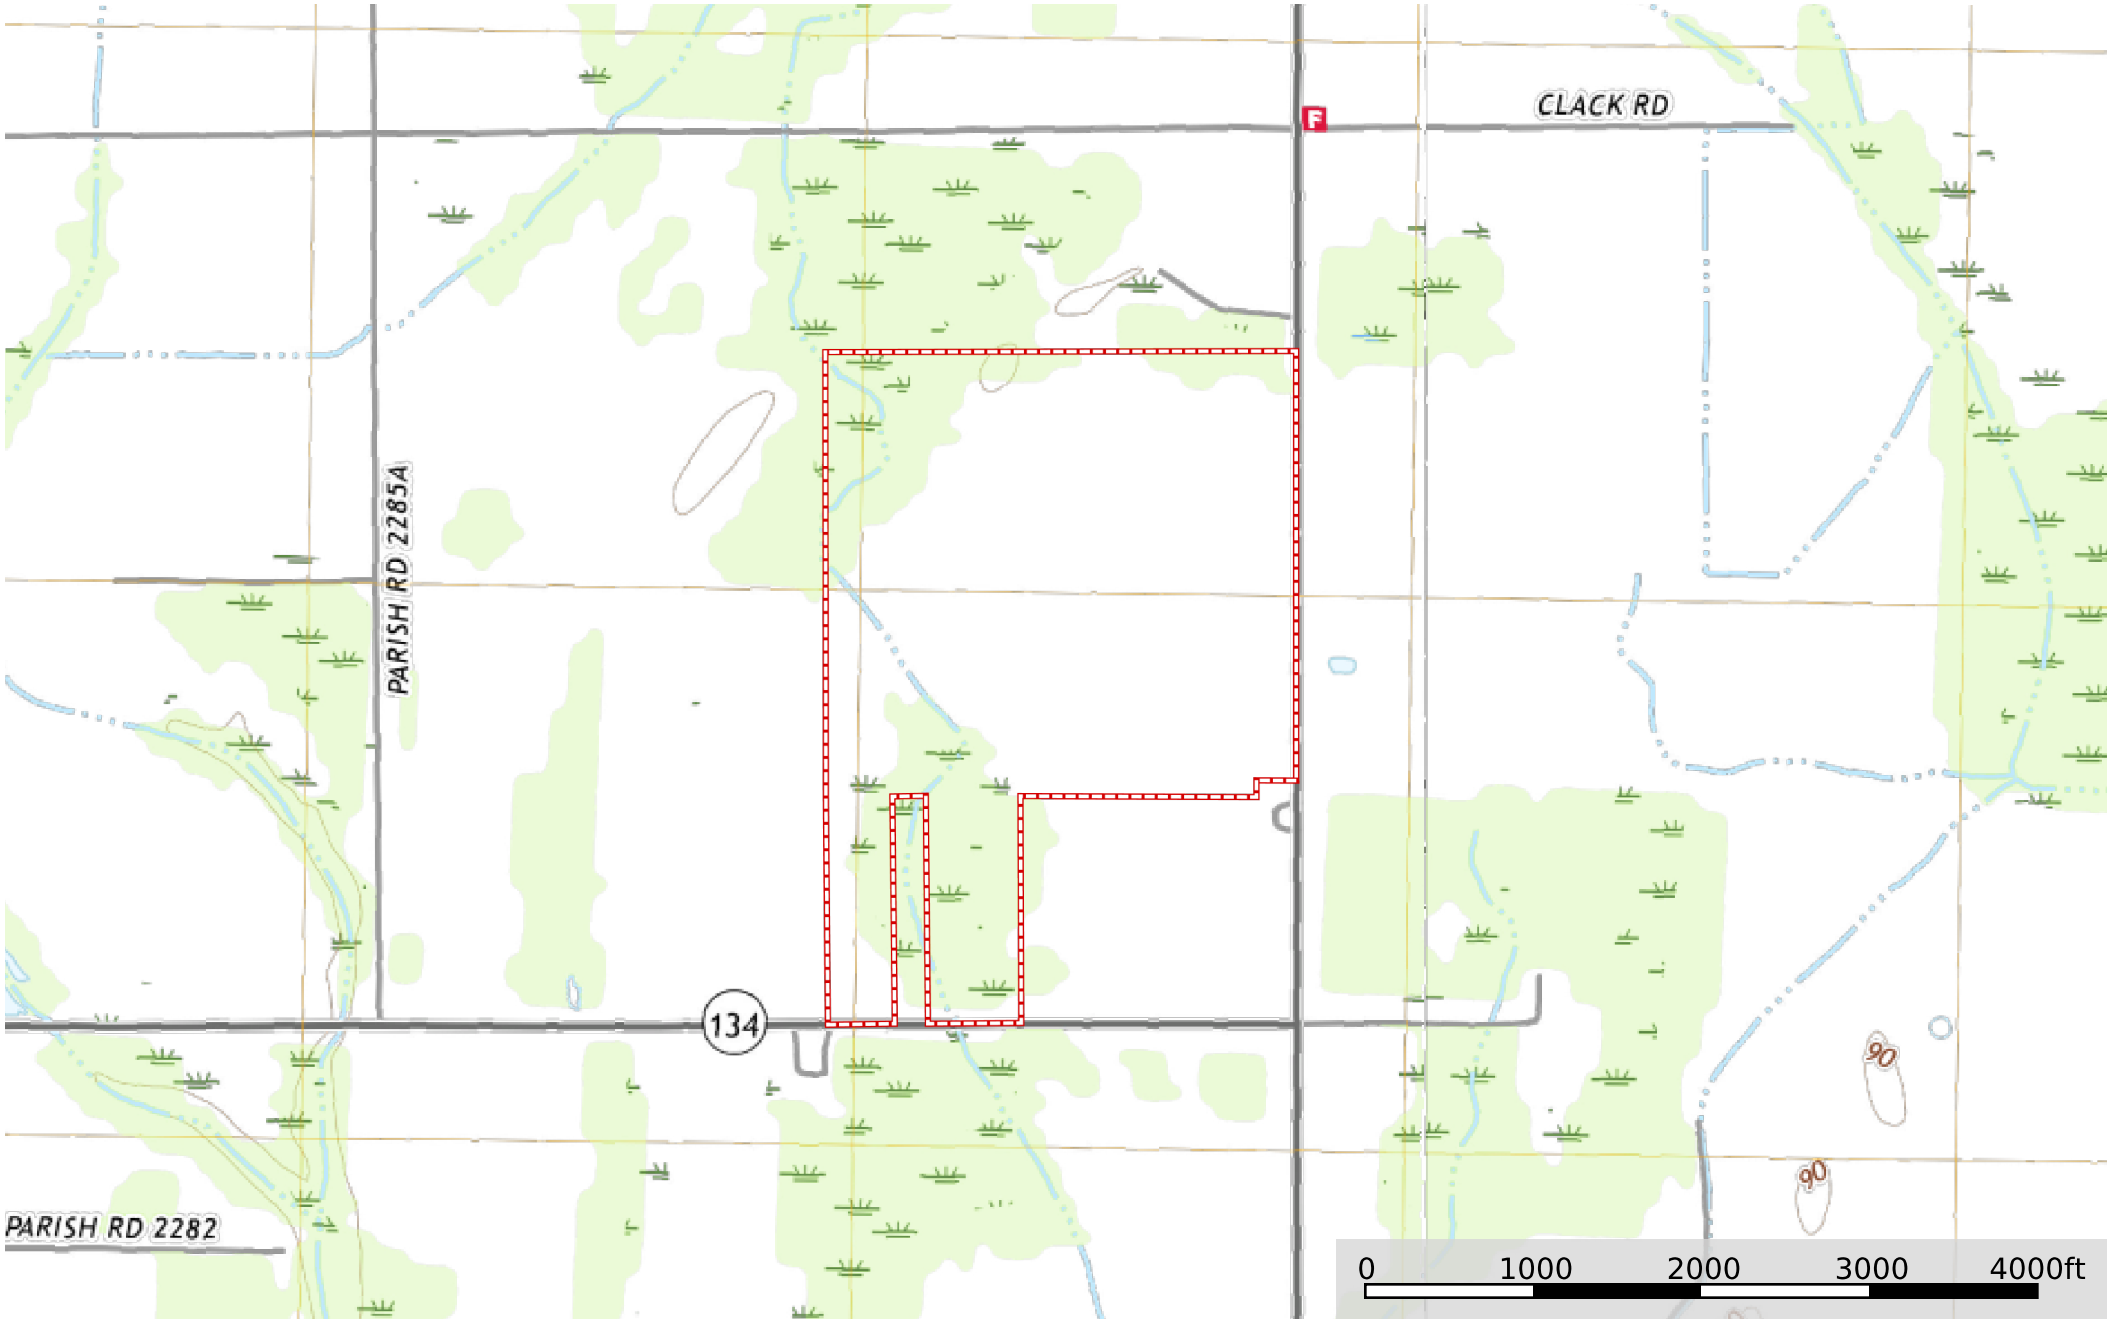

LA - Richland COSMC 198 acres +/-  
Richland Parish, Louisiana, 198 AC +/-

Boundary