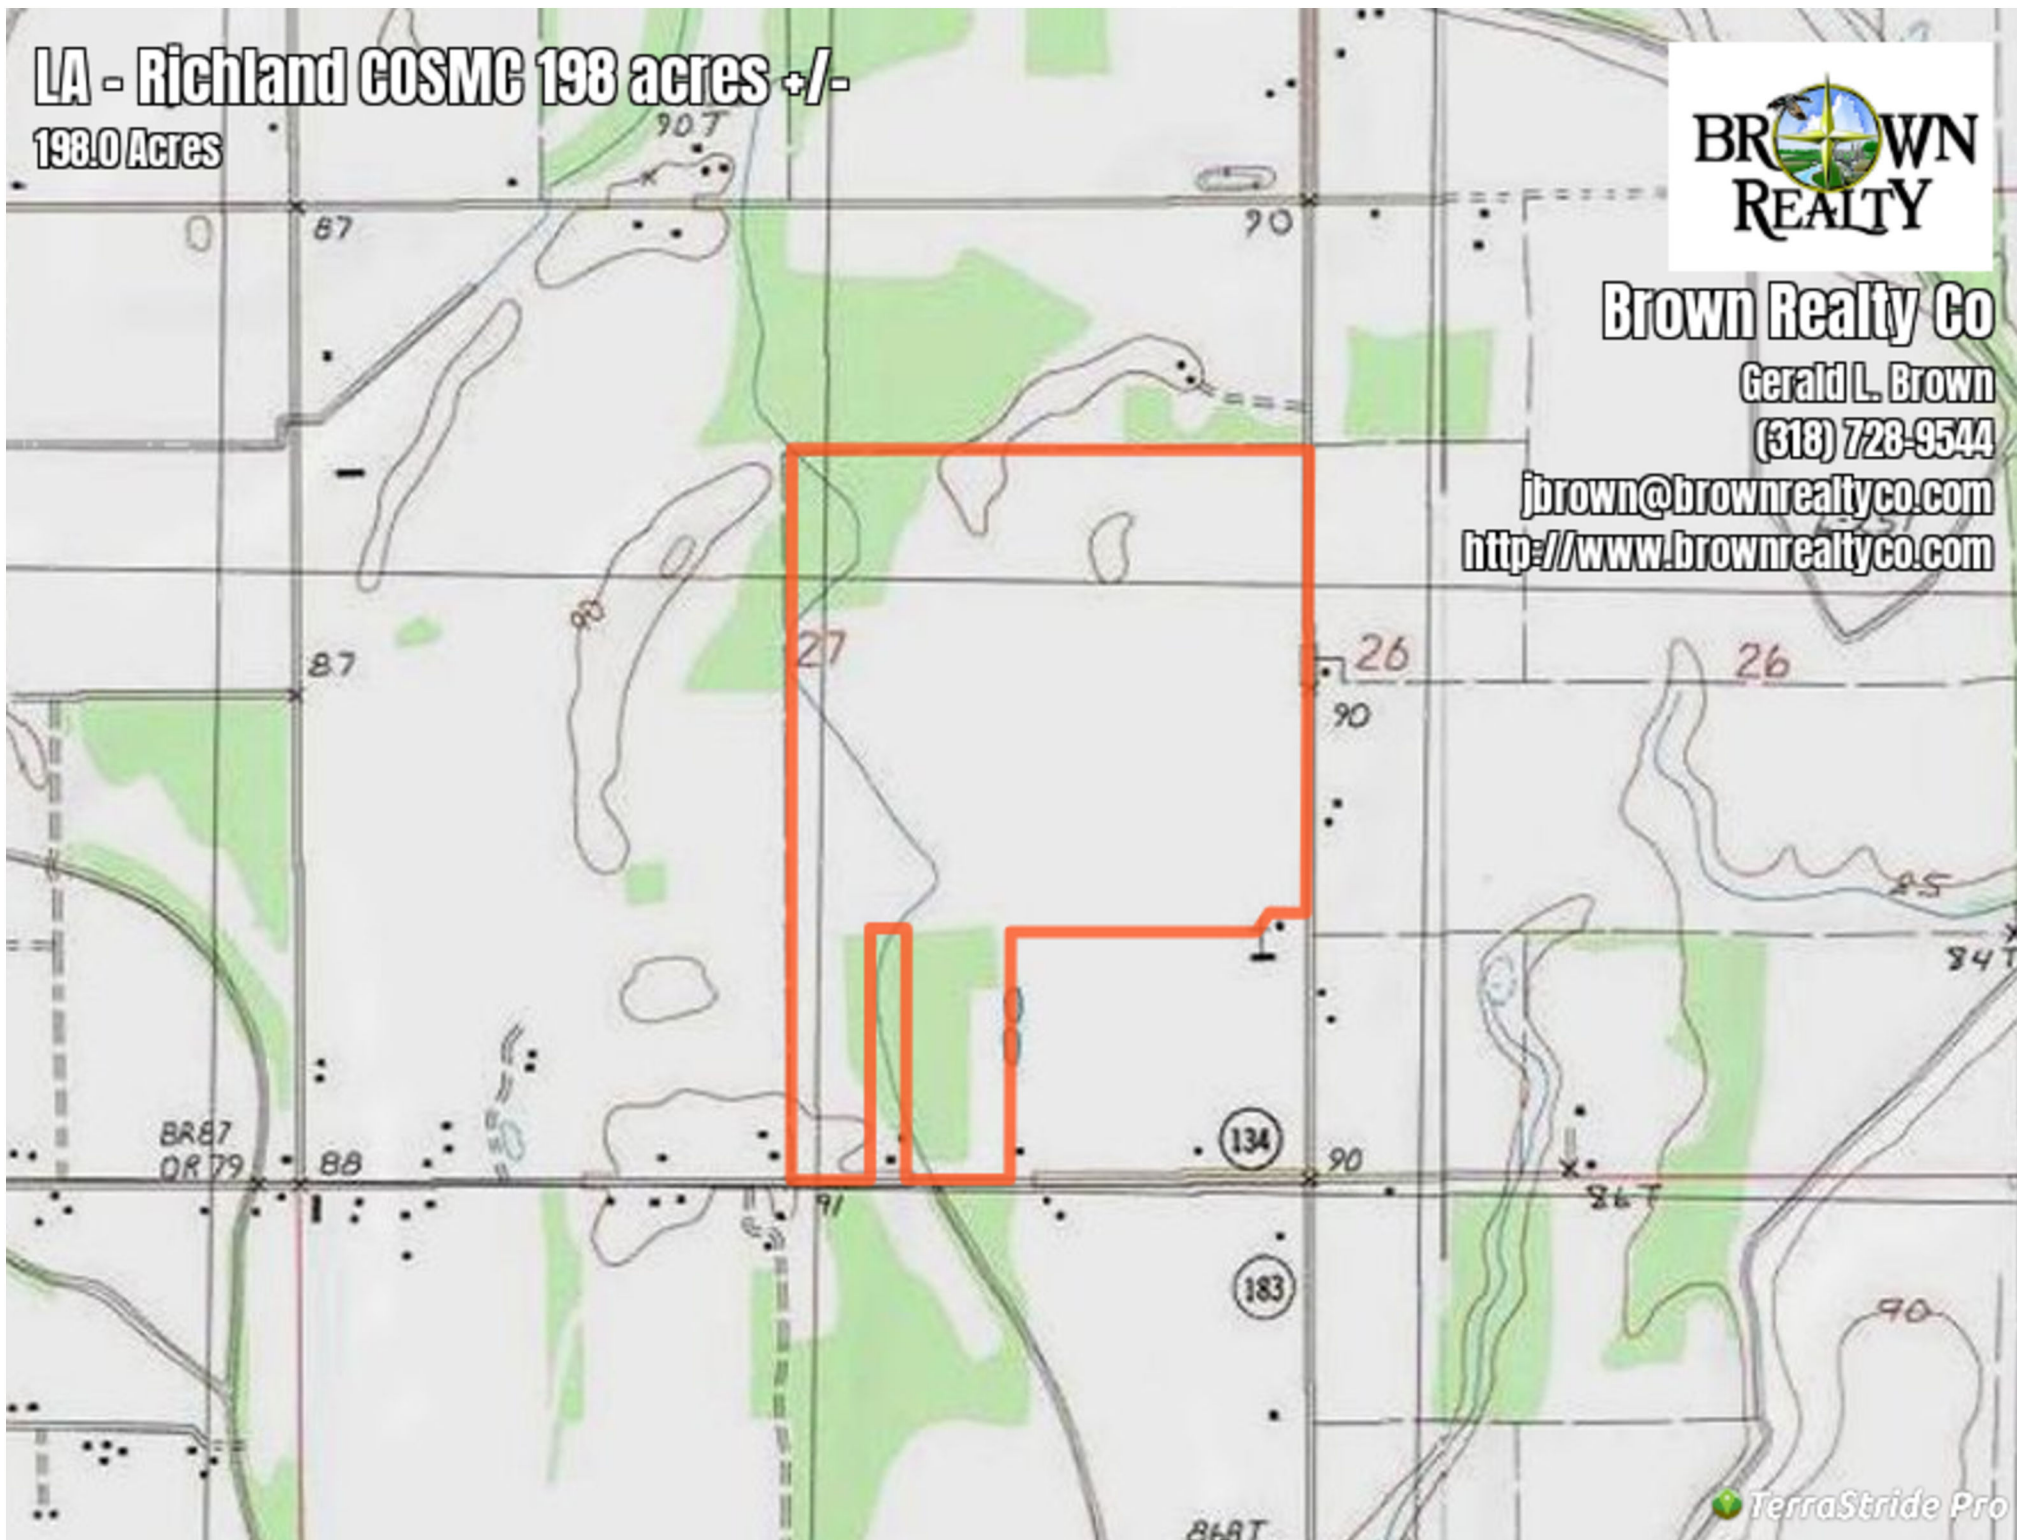

# LA - Richland COSMC 198 acres +/-

## Legend

 Boundary