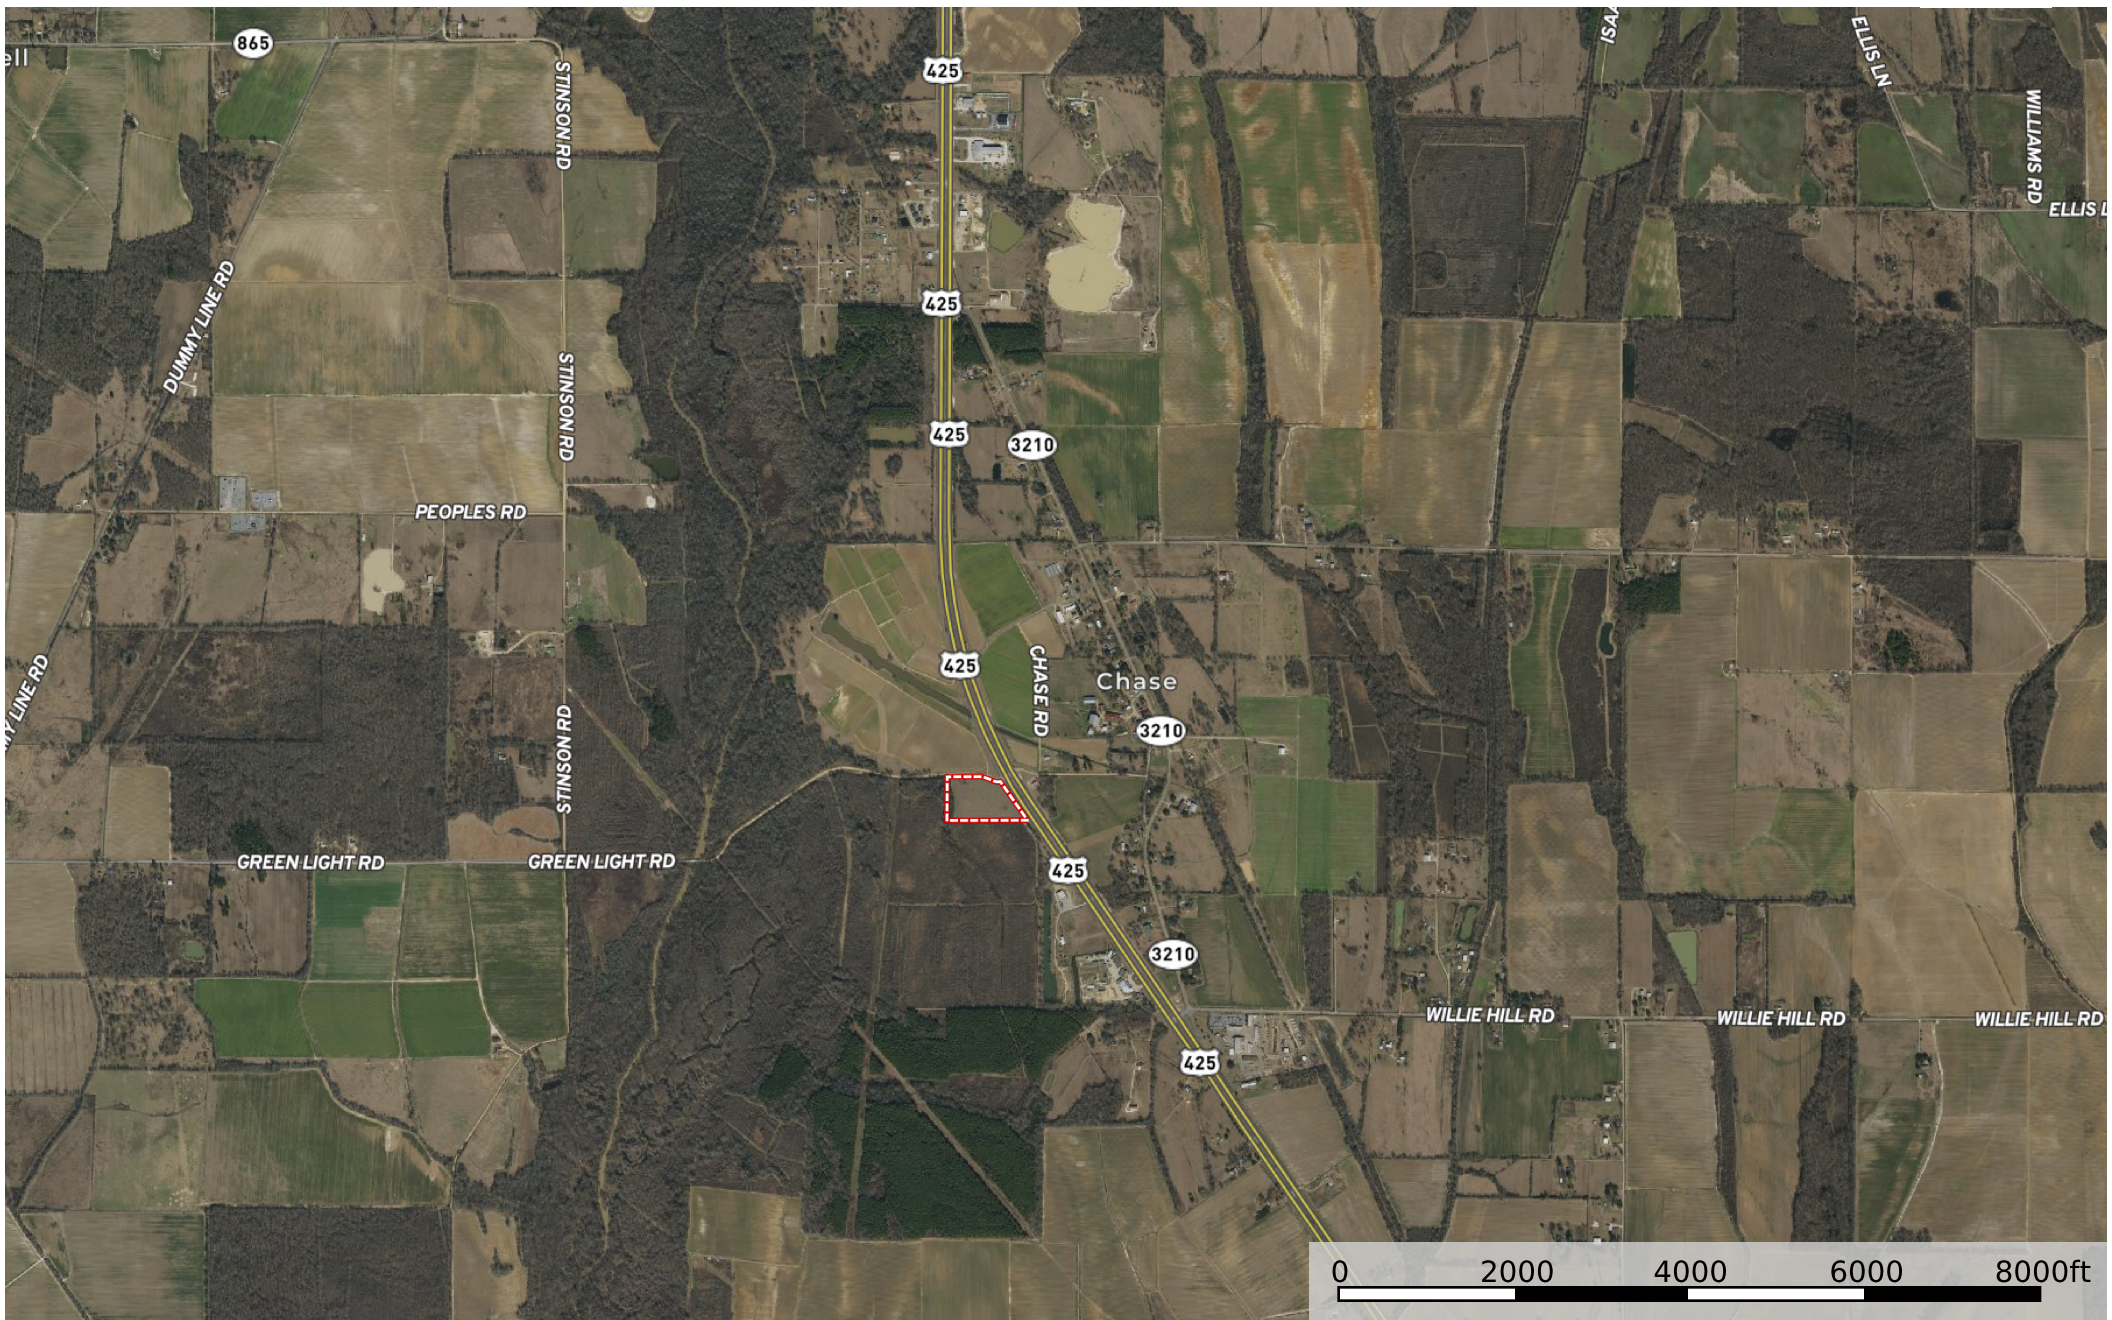

LA - Franklin Nelson 7.5 ac +/-
Franklin Parish, Louisiana, 7.5 AC +/-

Boundary