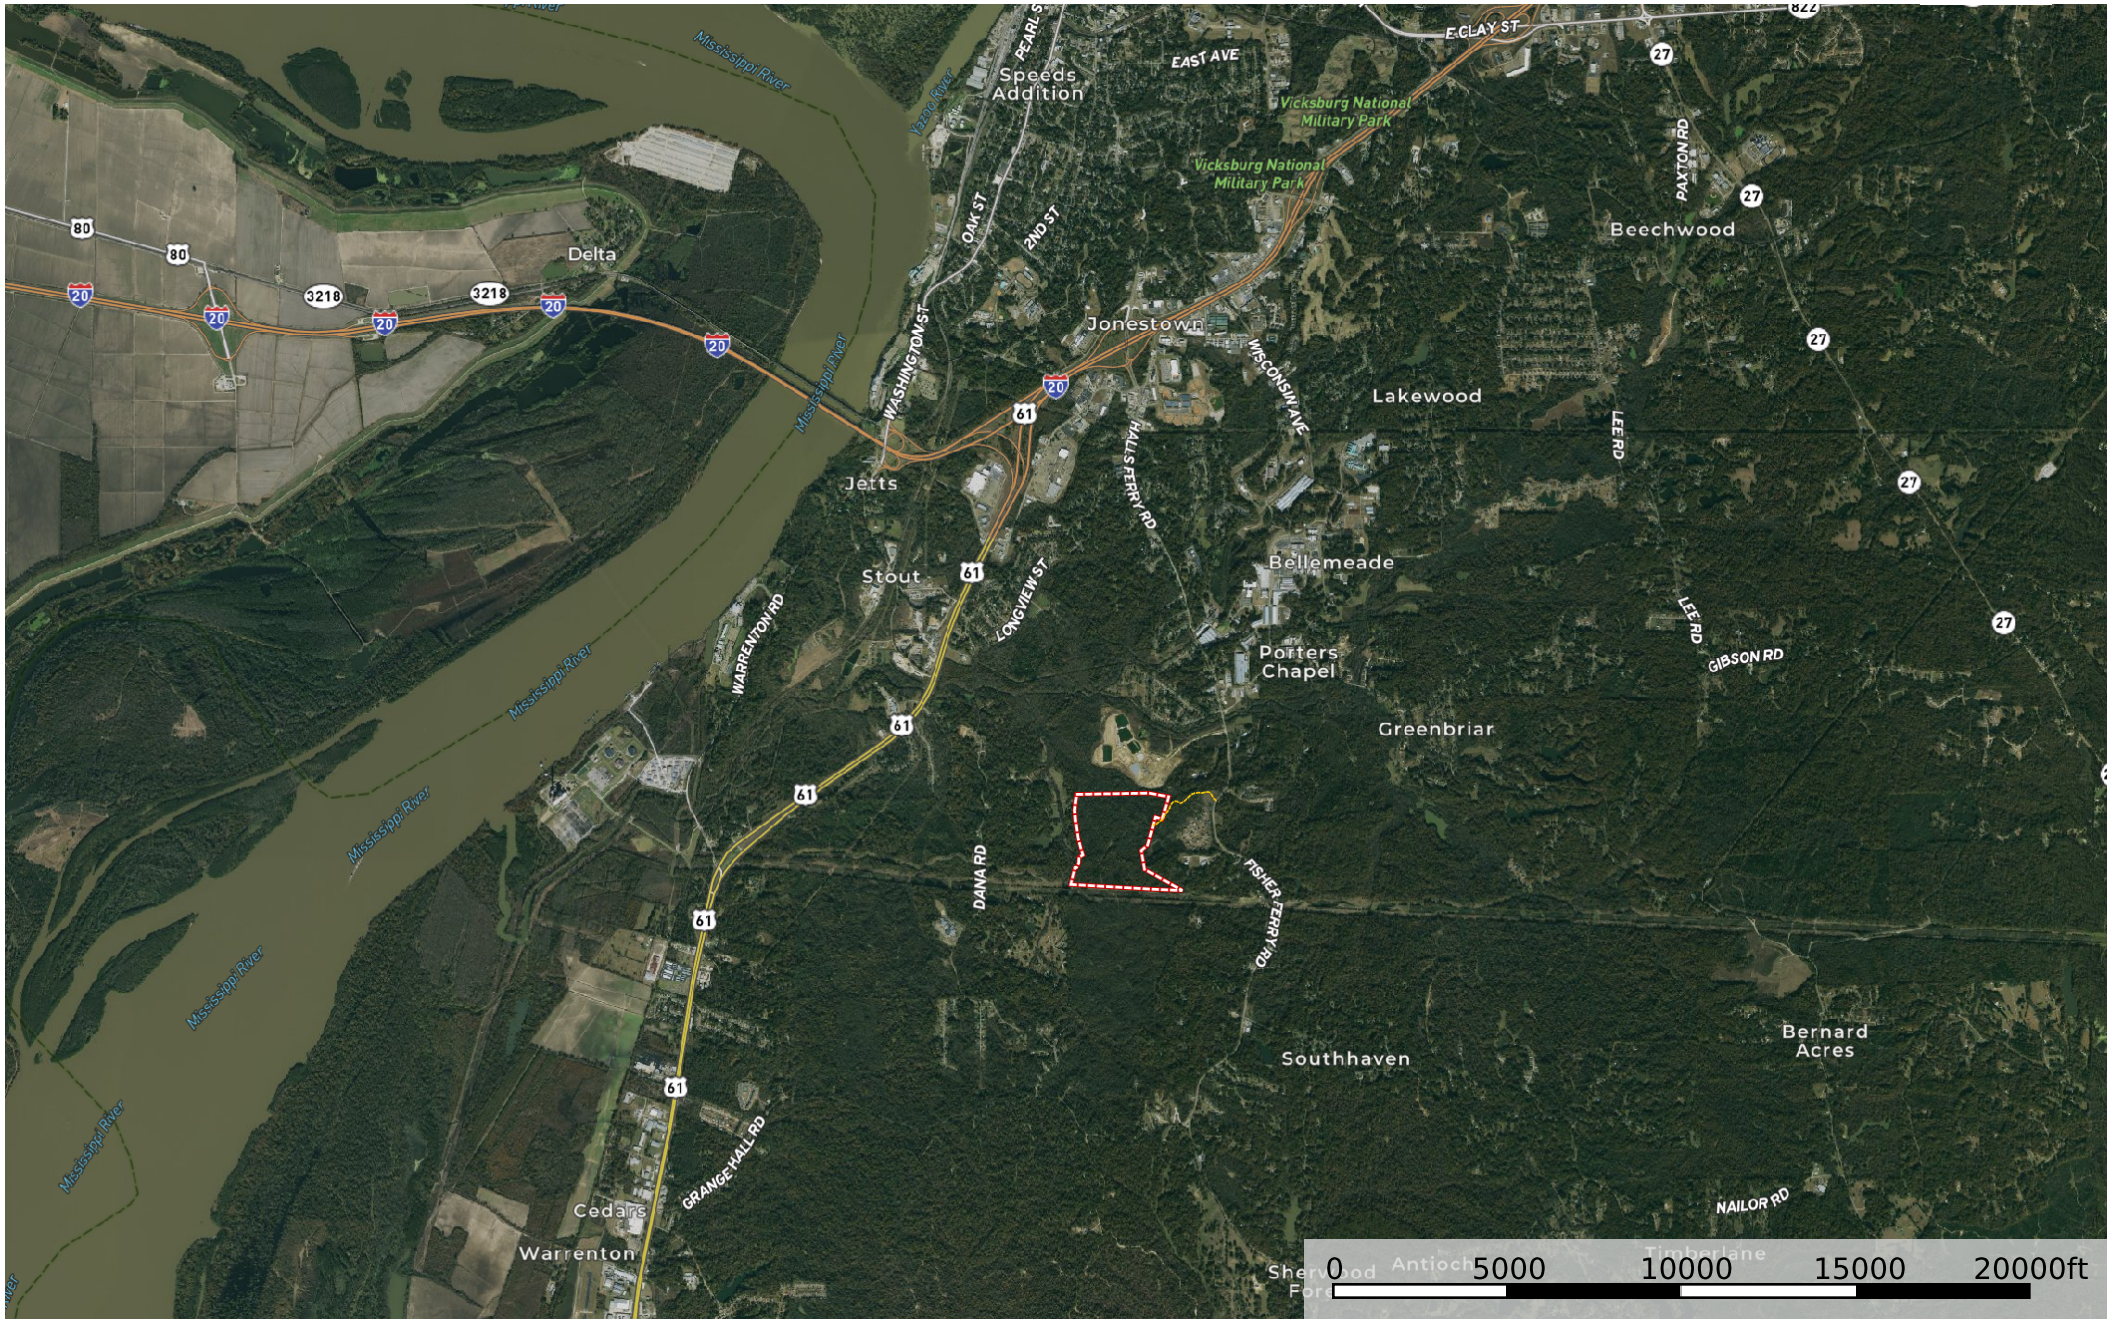

MS - Warren DJ Development 143 ac +/-

Warren County, Mississippi, AC +/-

Boundary Road / Trail