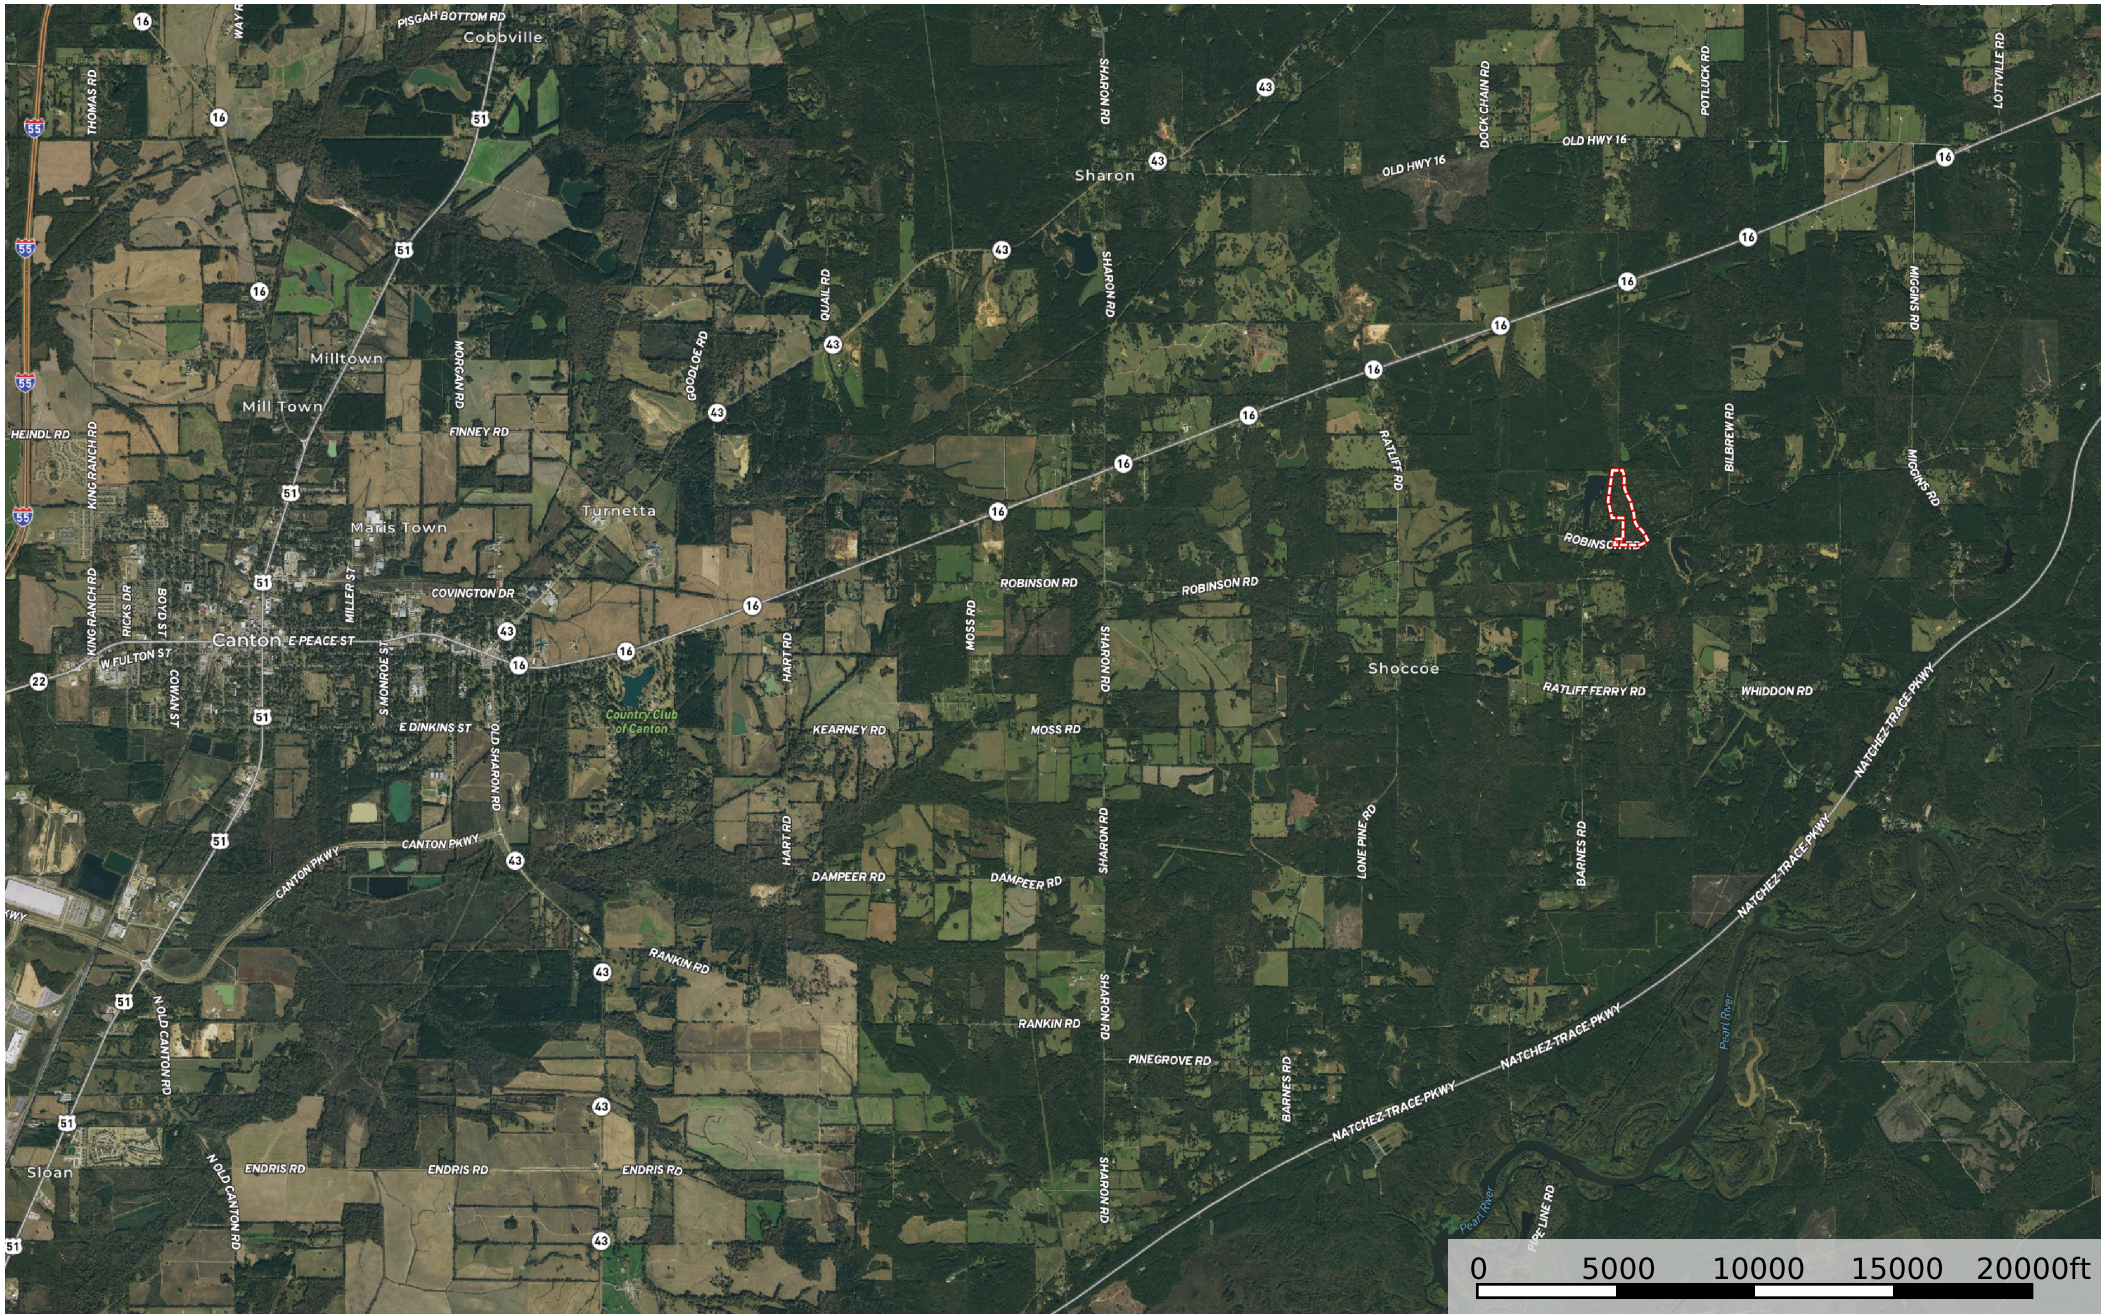

MS - Madison Fontenot 41 ac +/-

Madison, Mississippi, 41 AC +/-

Boundary