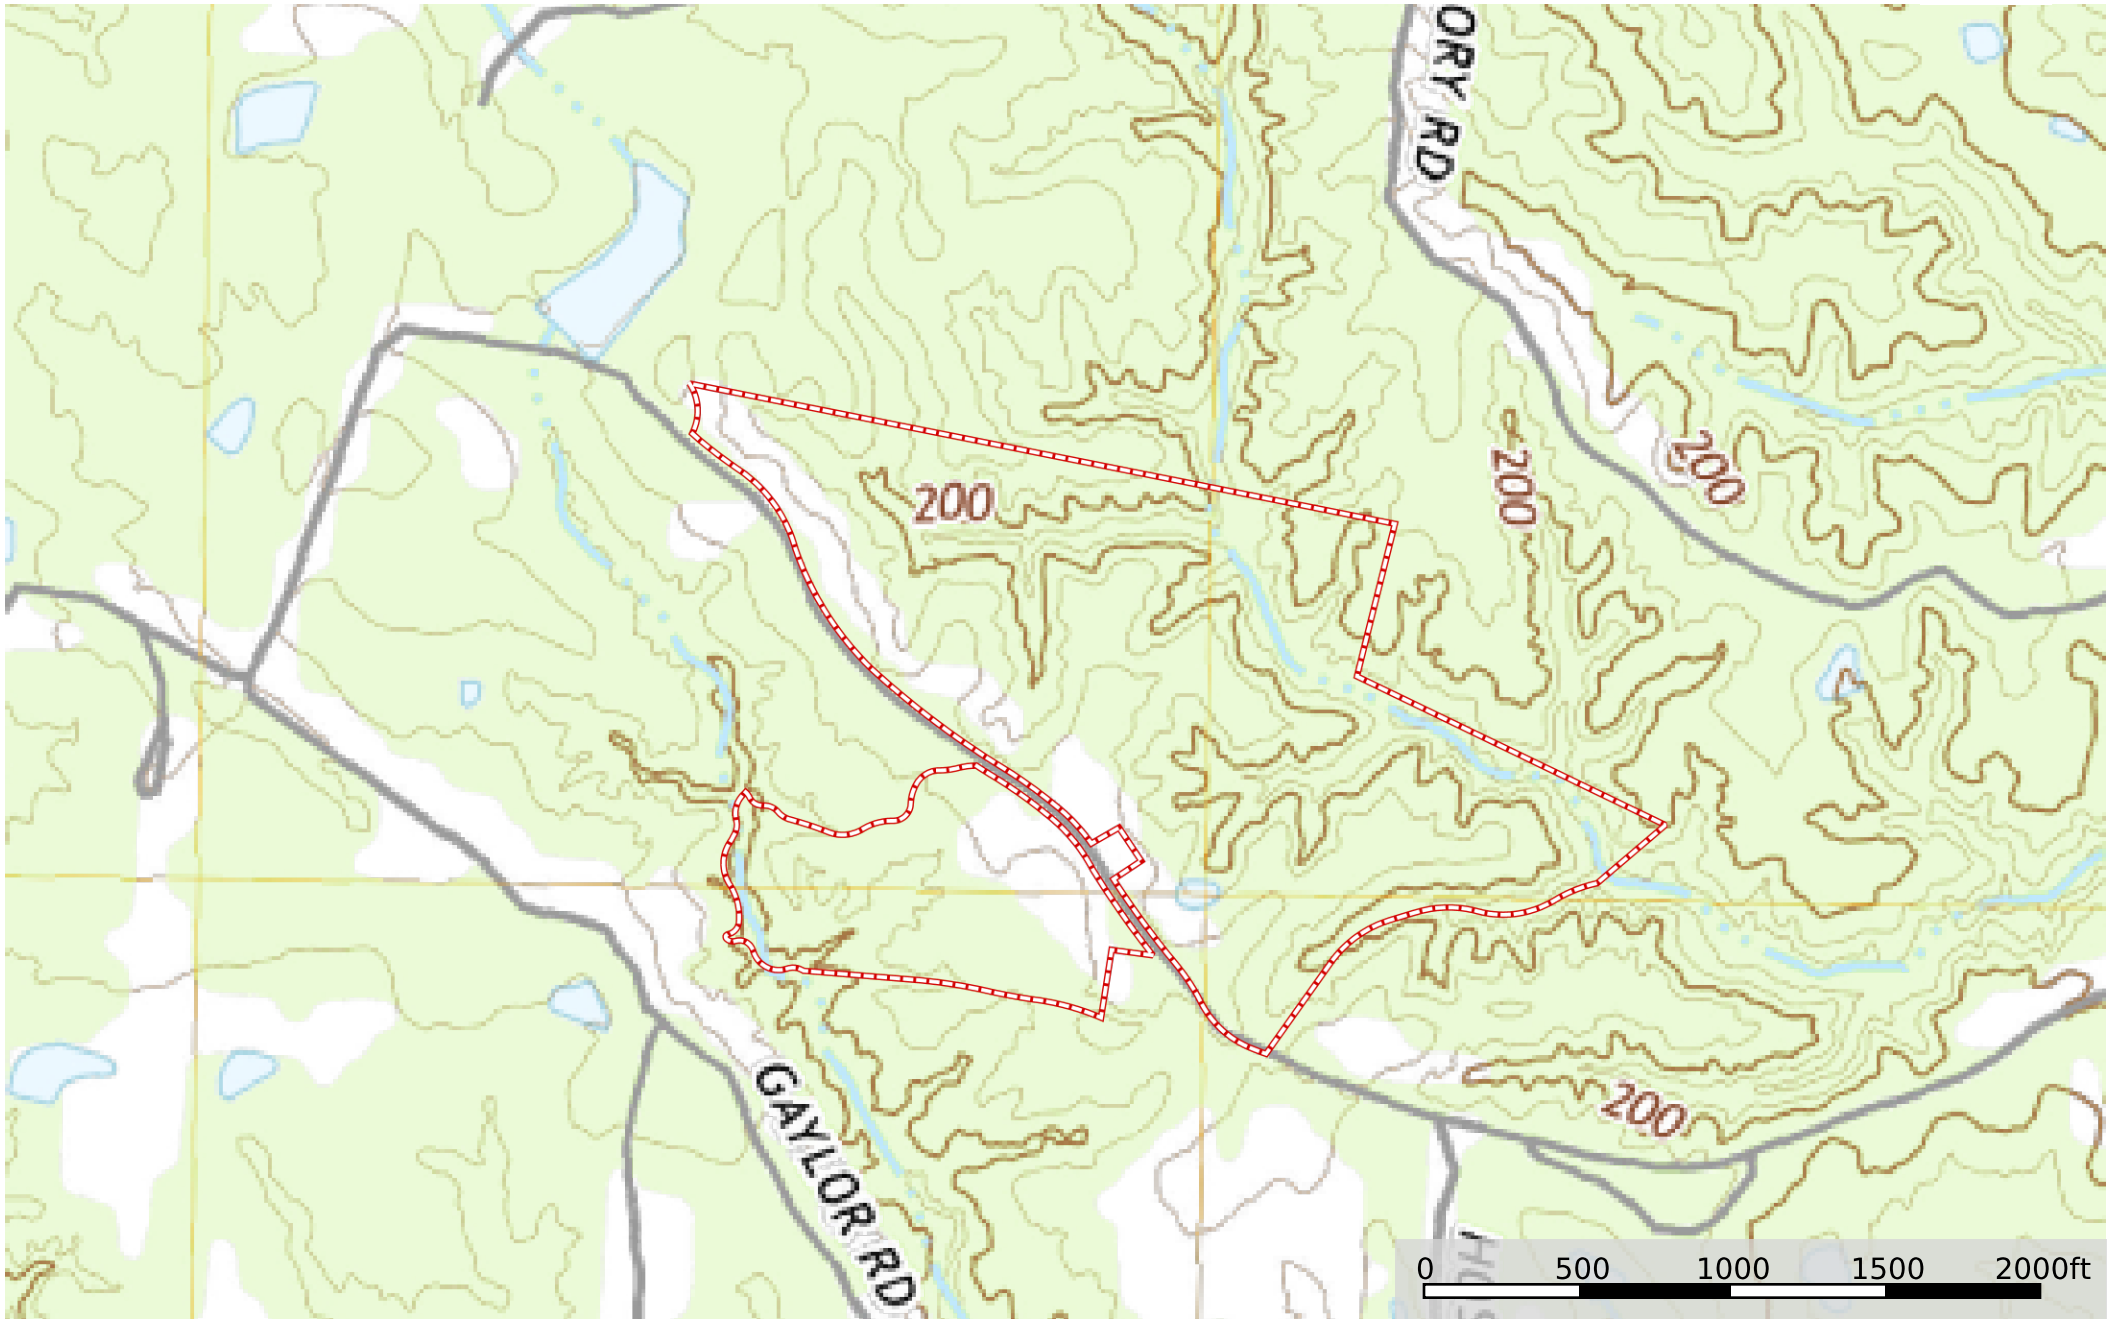

MS - Adams Gaylor Farms 79 ac +/-
Adams County, Mississippi, 79 AC +/-

Boundary