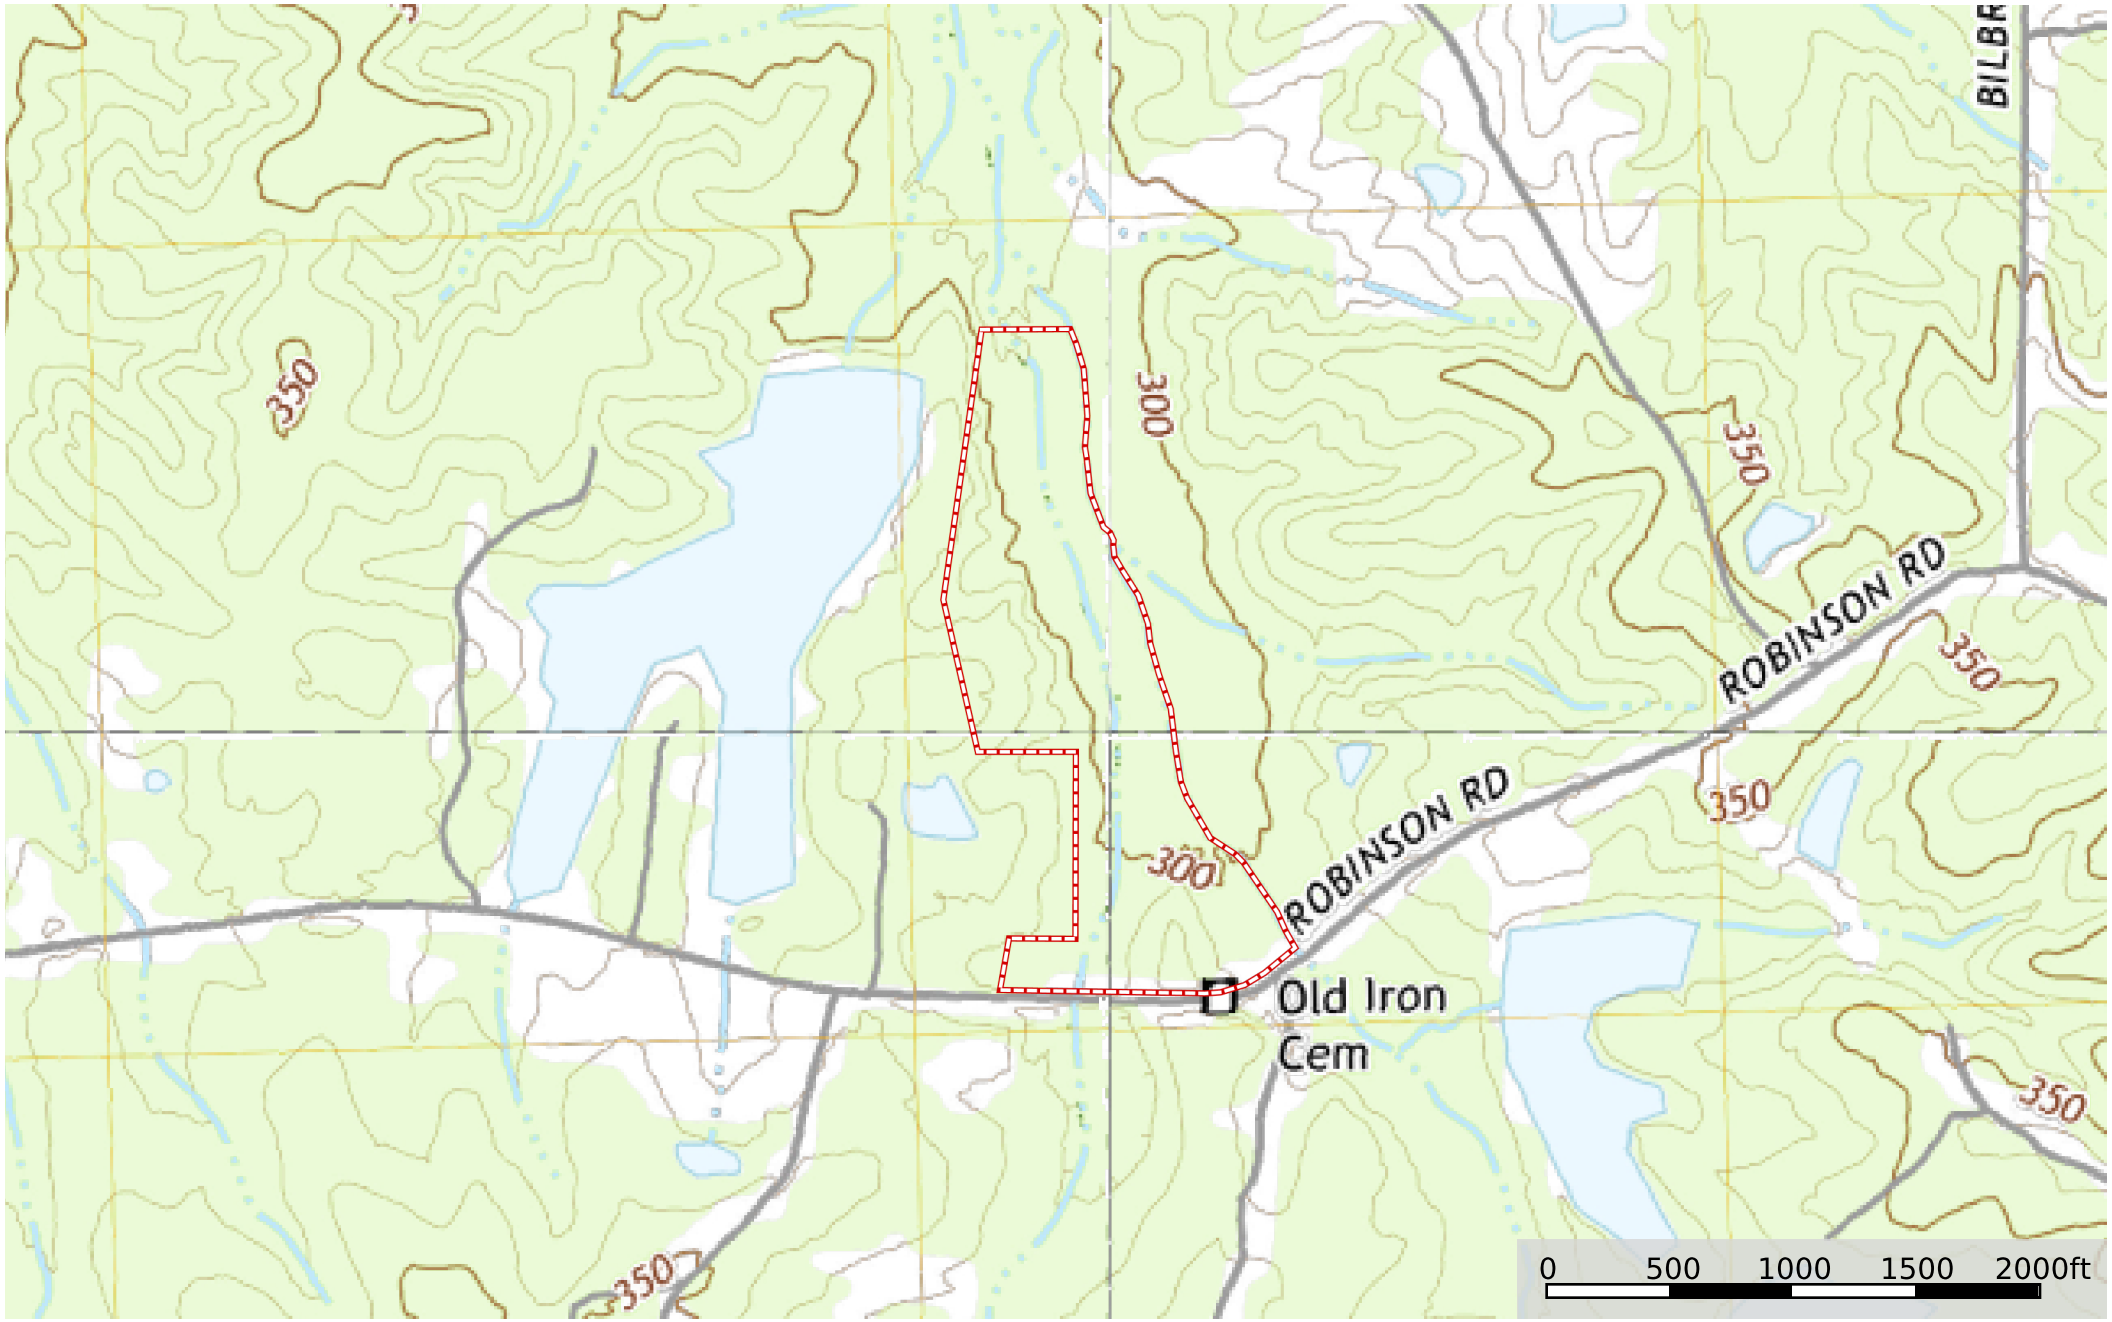

MS - Madison Fontenot 41 ac +/-
Madison, Mississippi, 41 AC +/-

Boundary