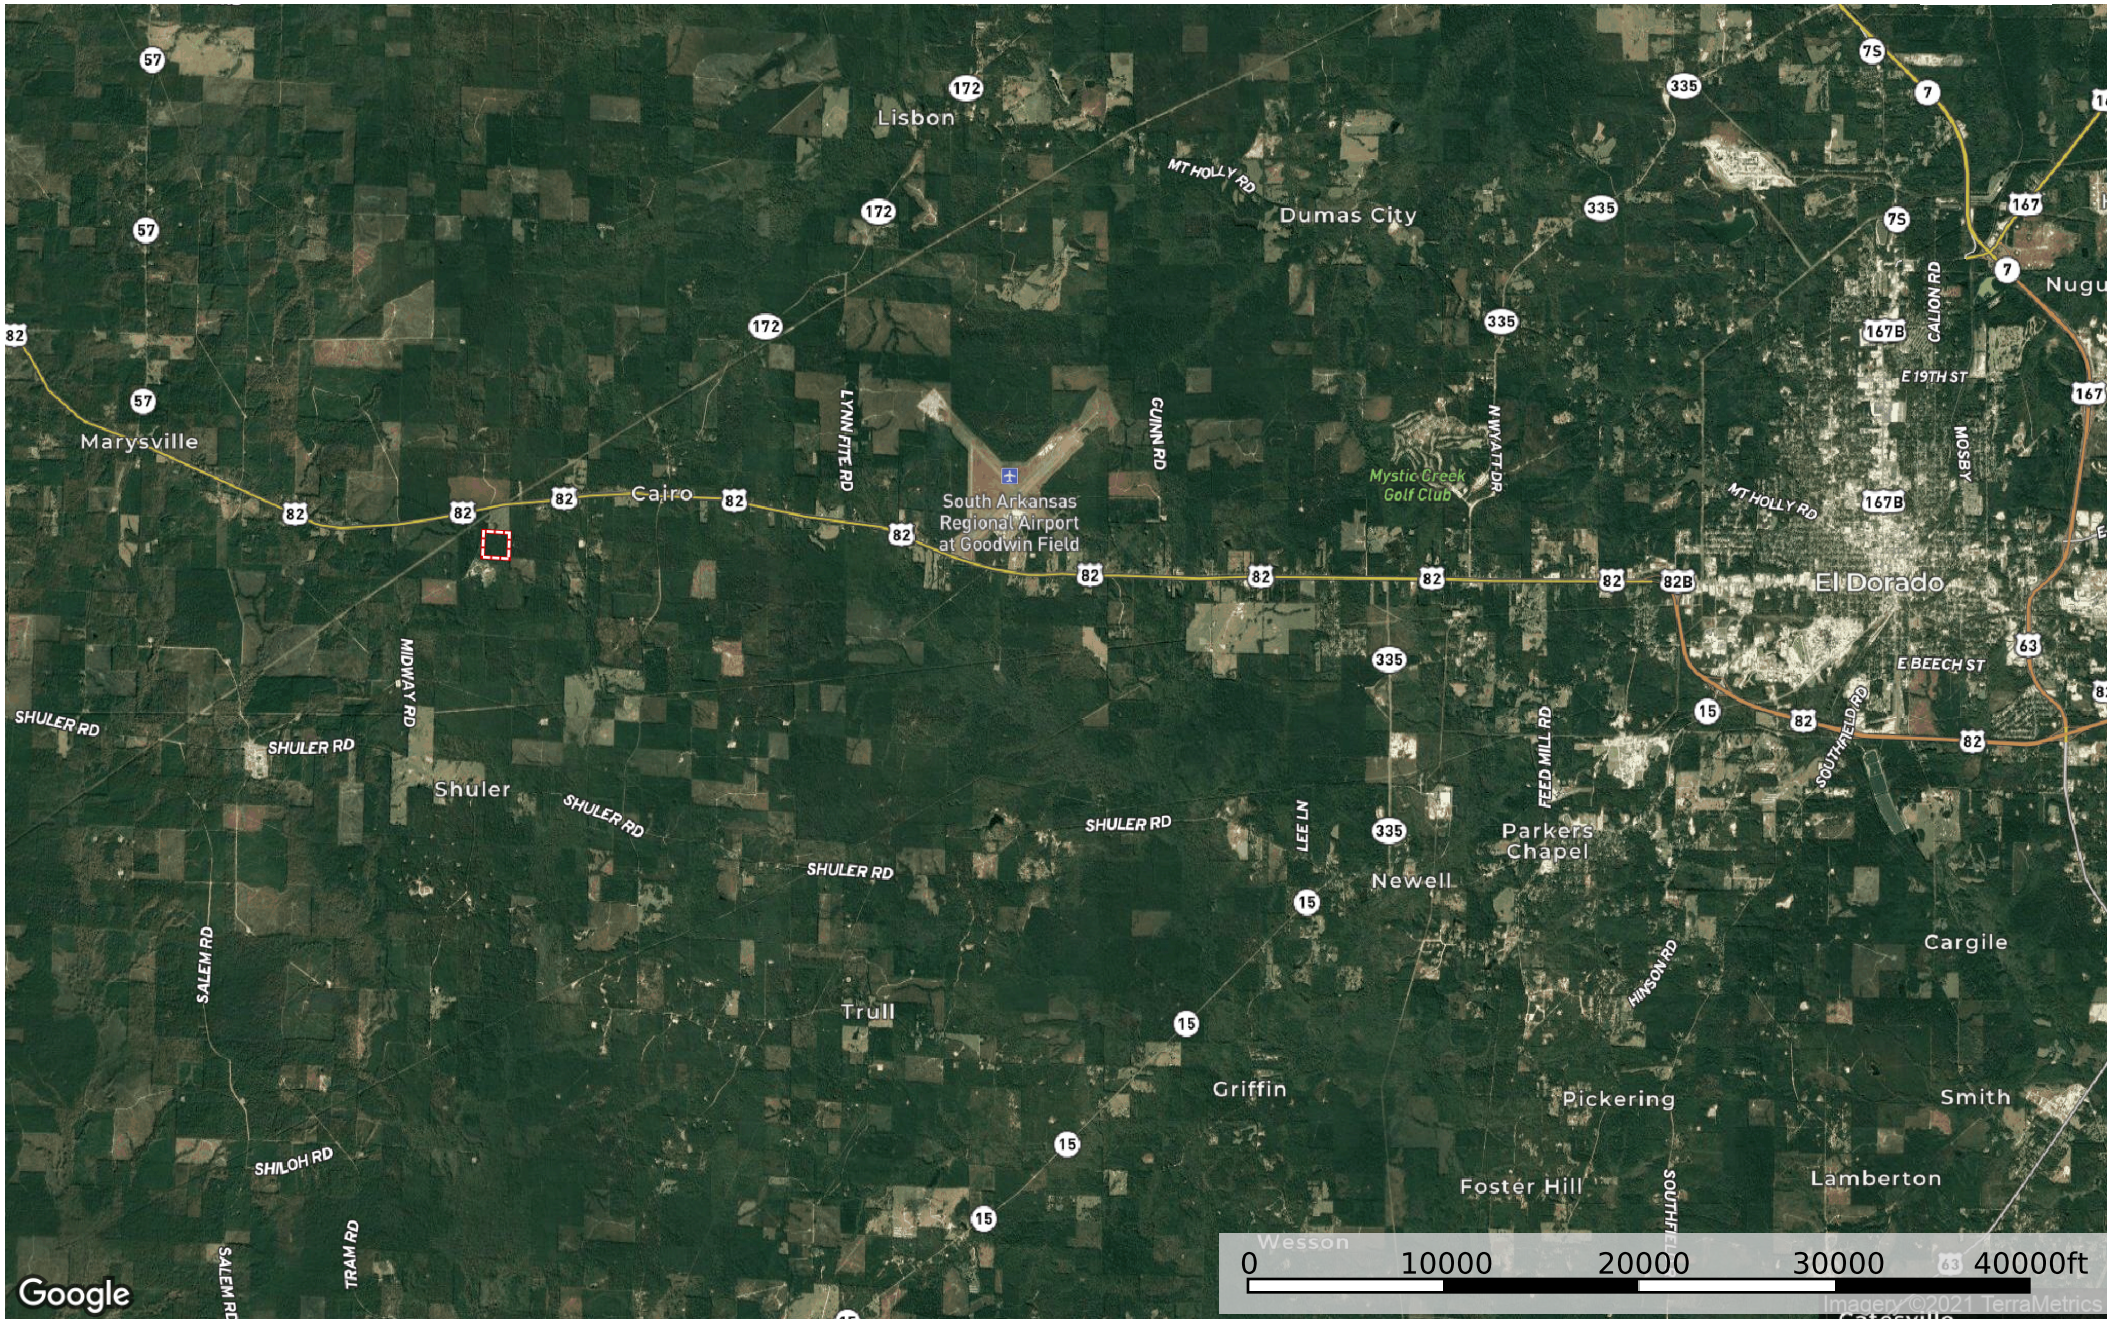

AR - Union Fontenot 40 ac +/-

Union, Arkansas, 40 AC +/-

Boundary