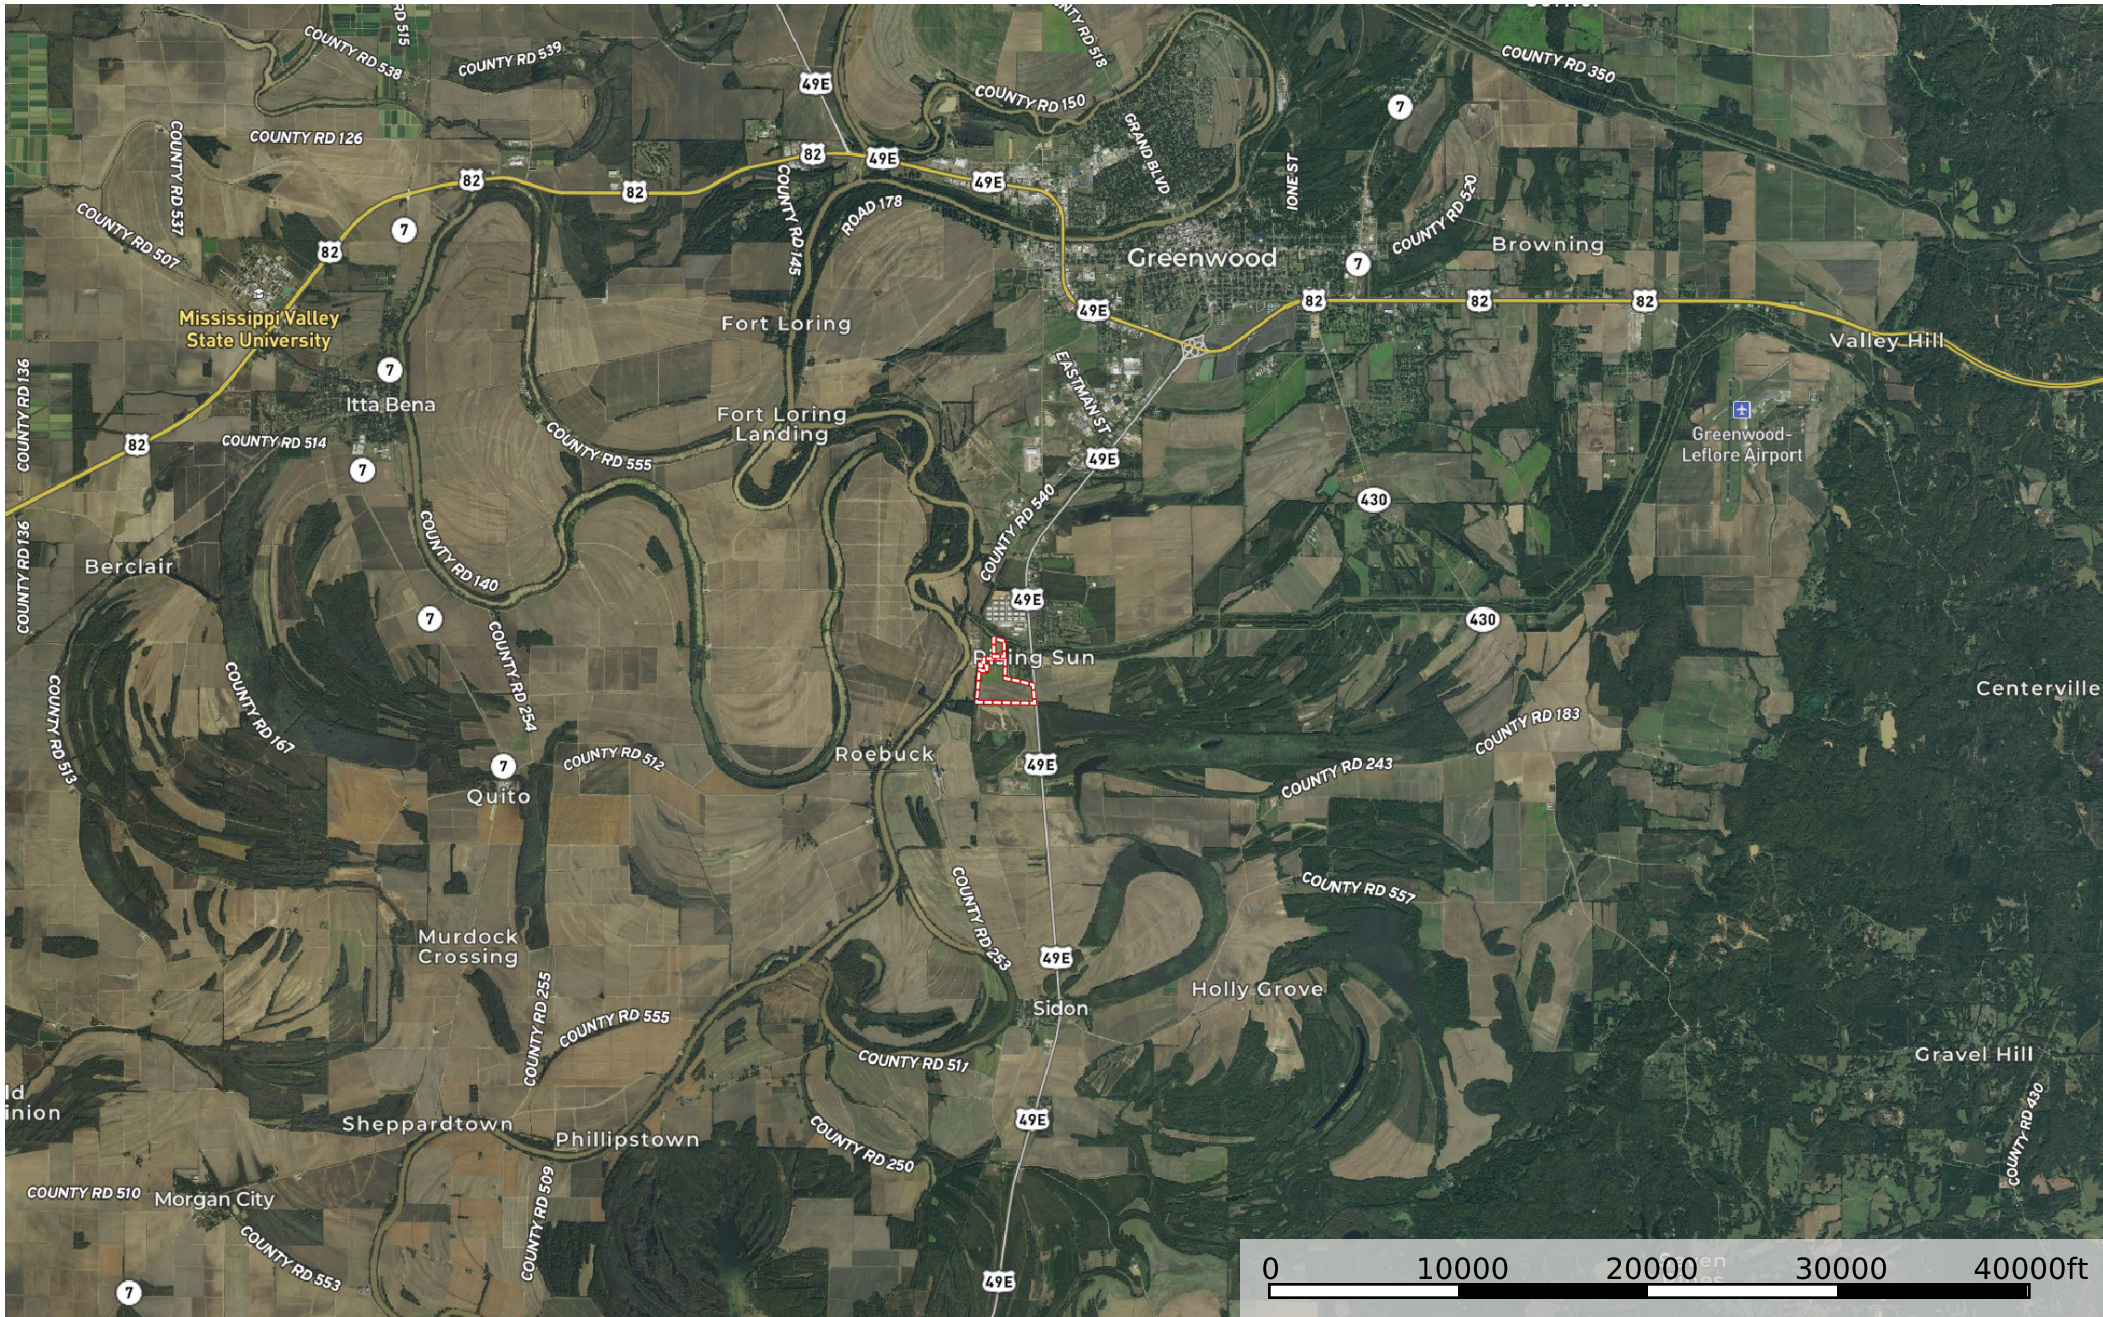

# MS - Leflore Kent 133 ac +/-

Leflore County, Mississippi, 133 AC +/-

Boundary