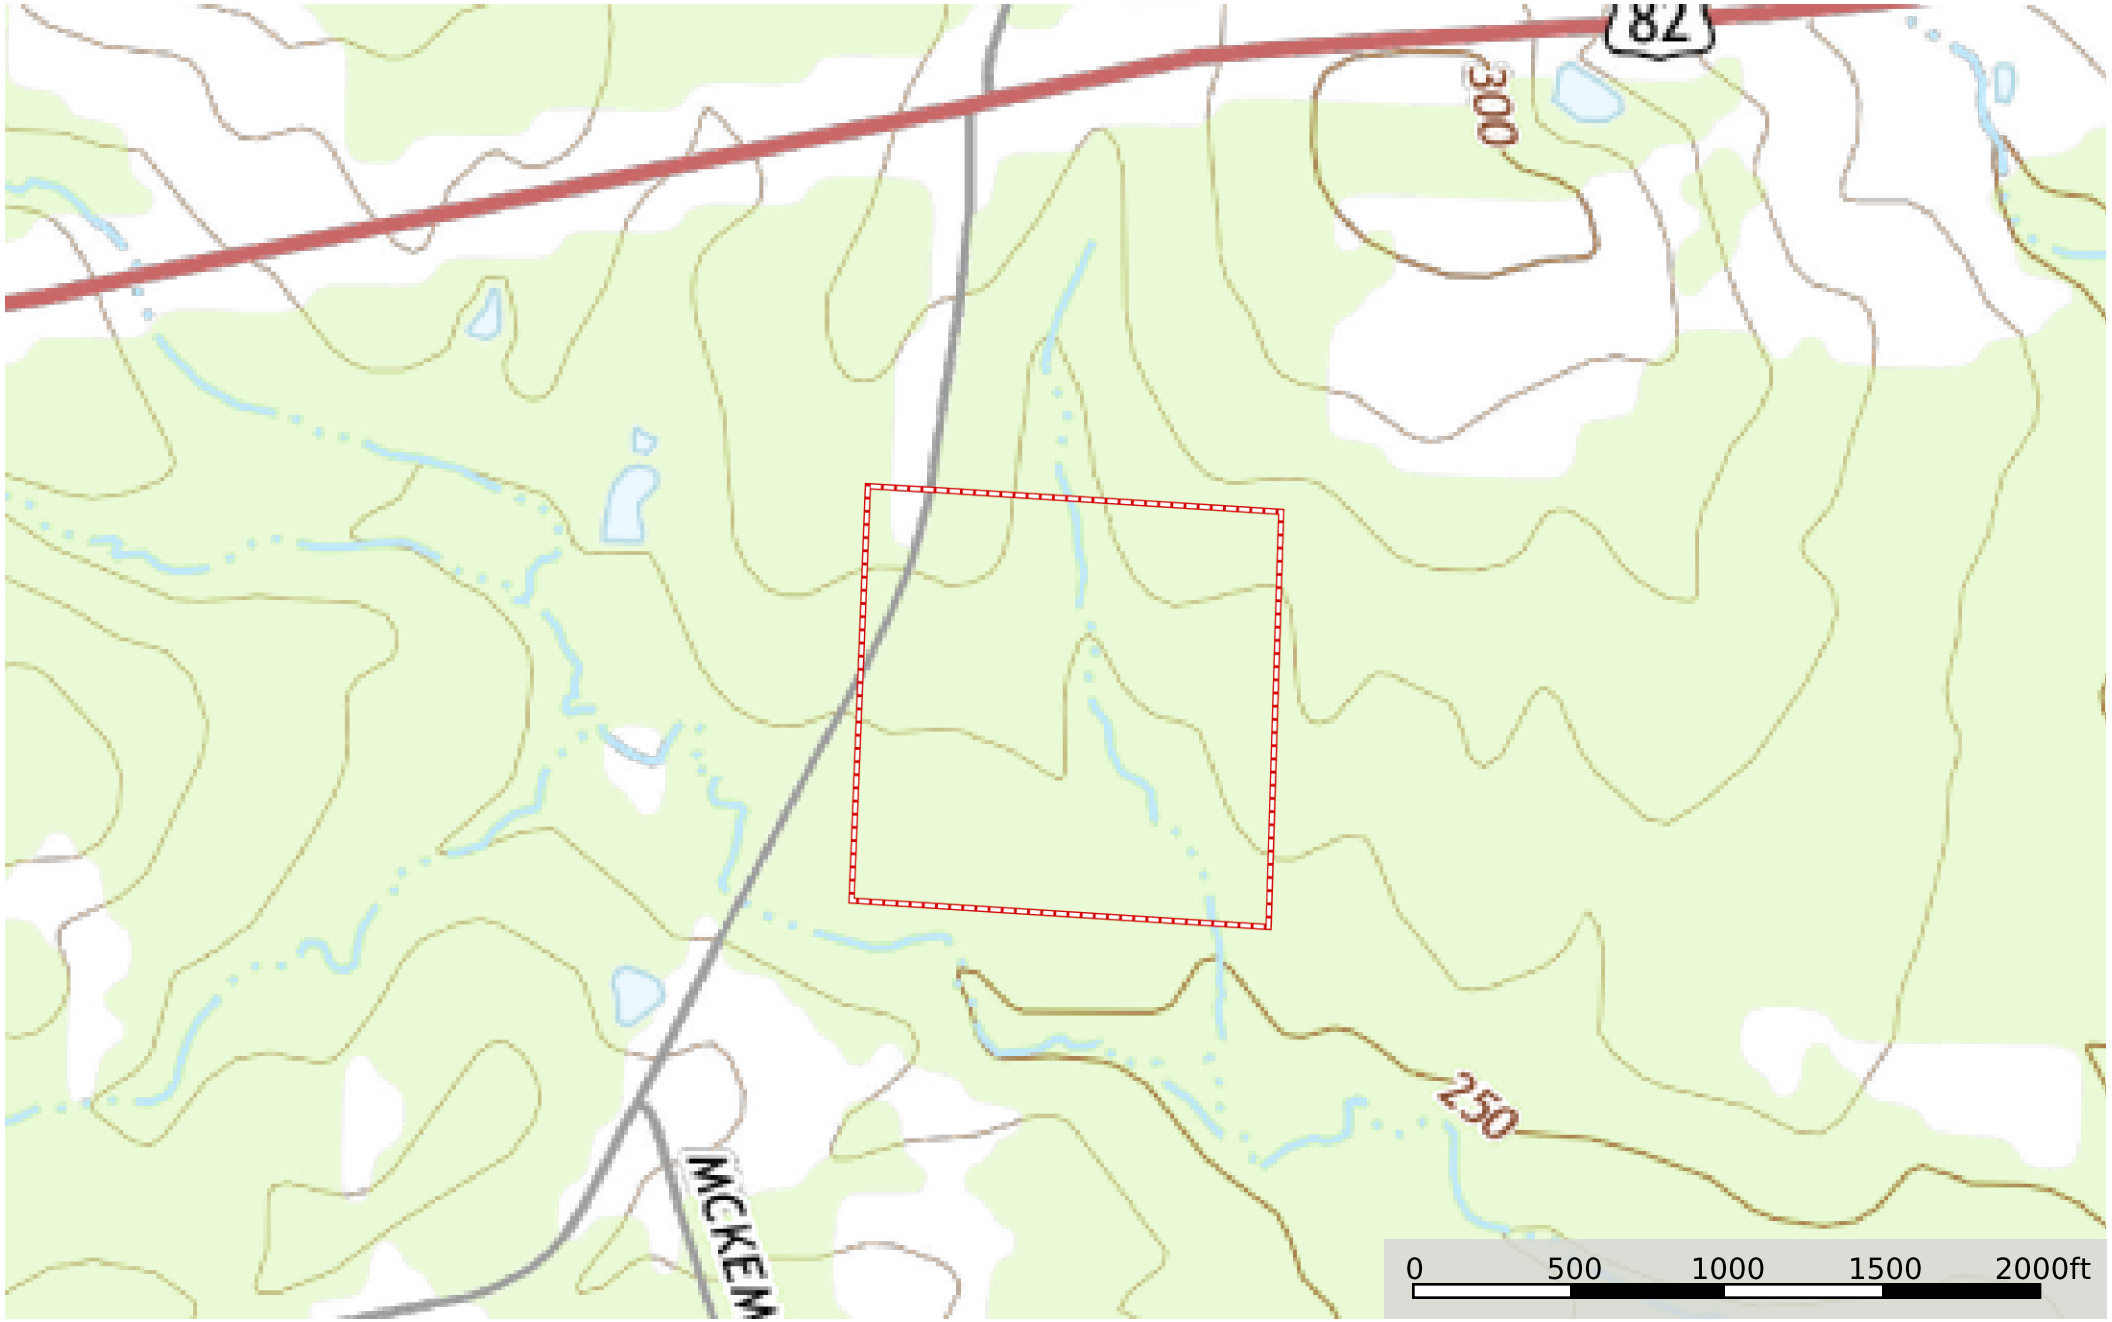

AR - Union Fontenot 40 ac +/-
Union, Arkansas, 40 AC +/-

Boundary