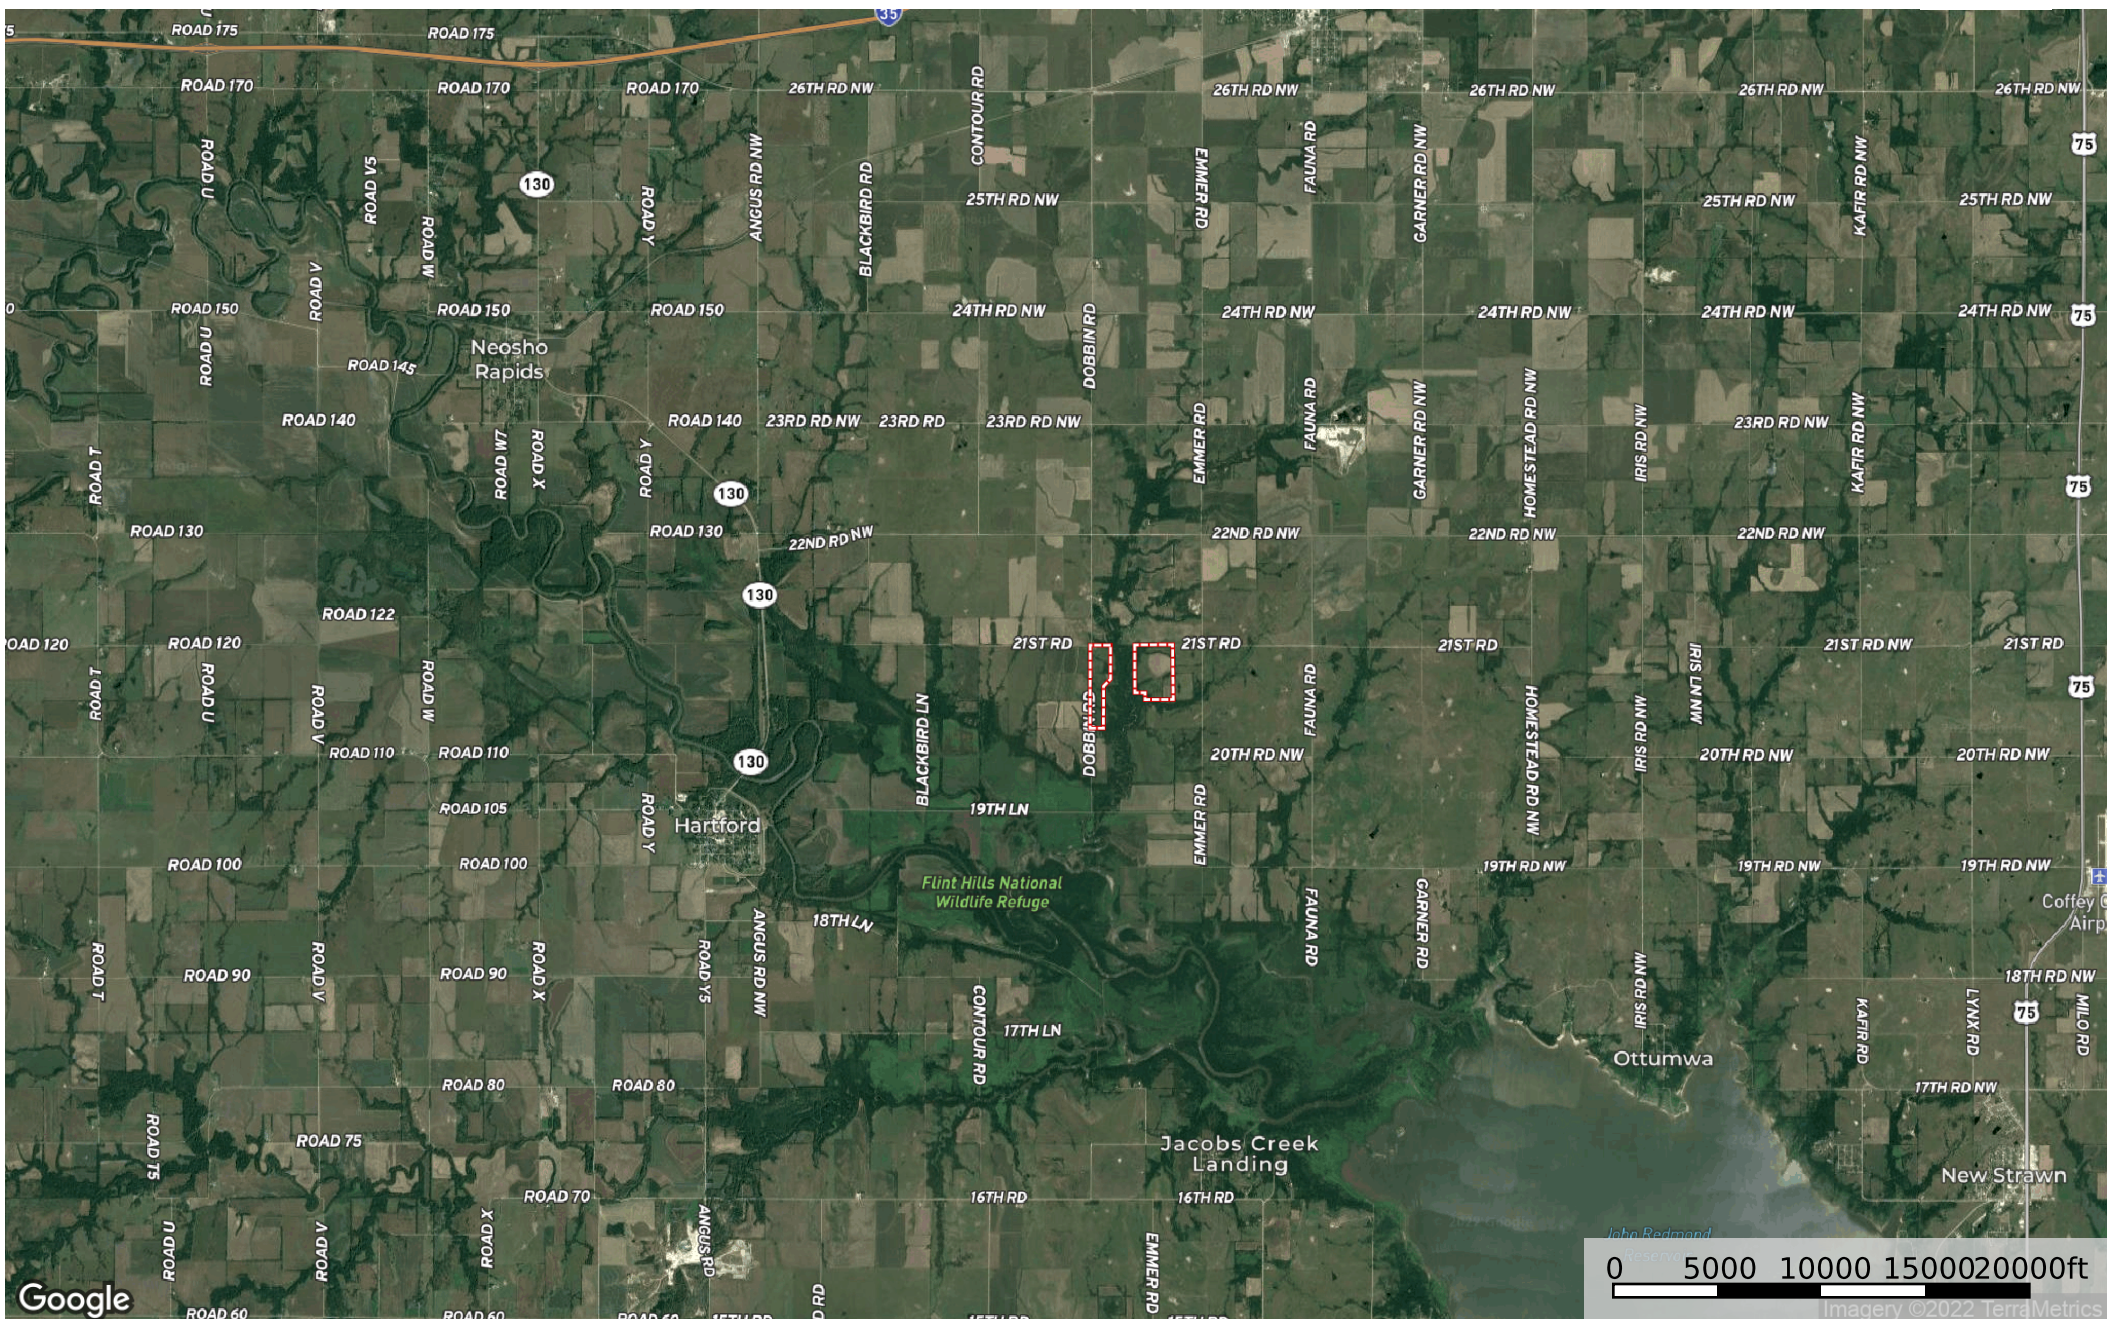

KS - Coffee Shelton 178 ac +/-
Coffey County, Kansas, 178 AC +/-

Google