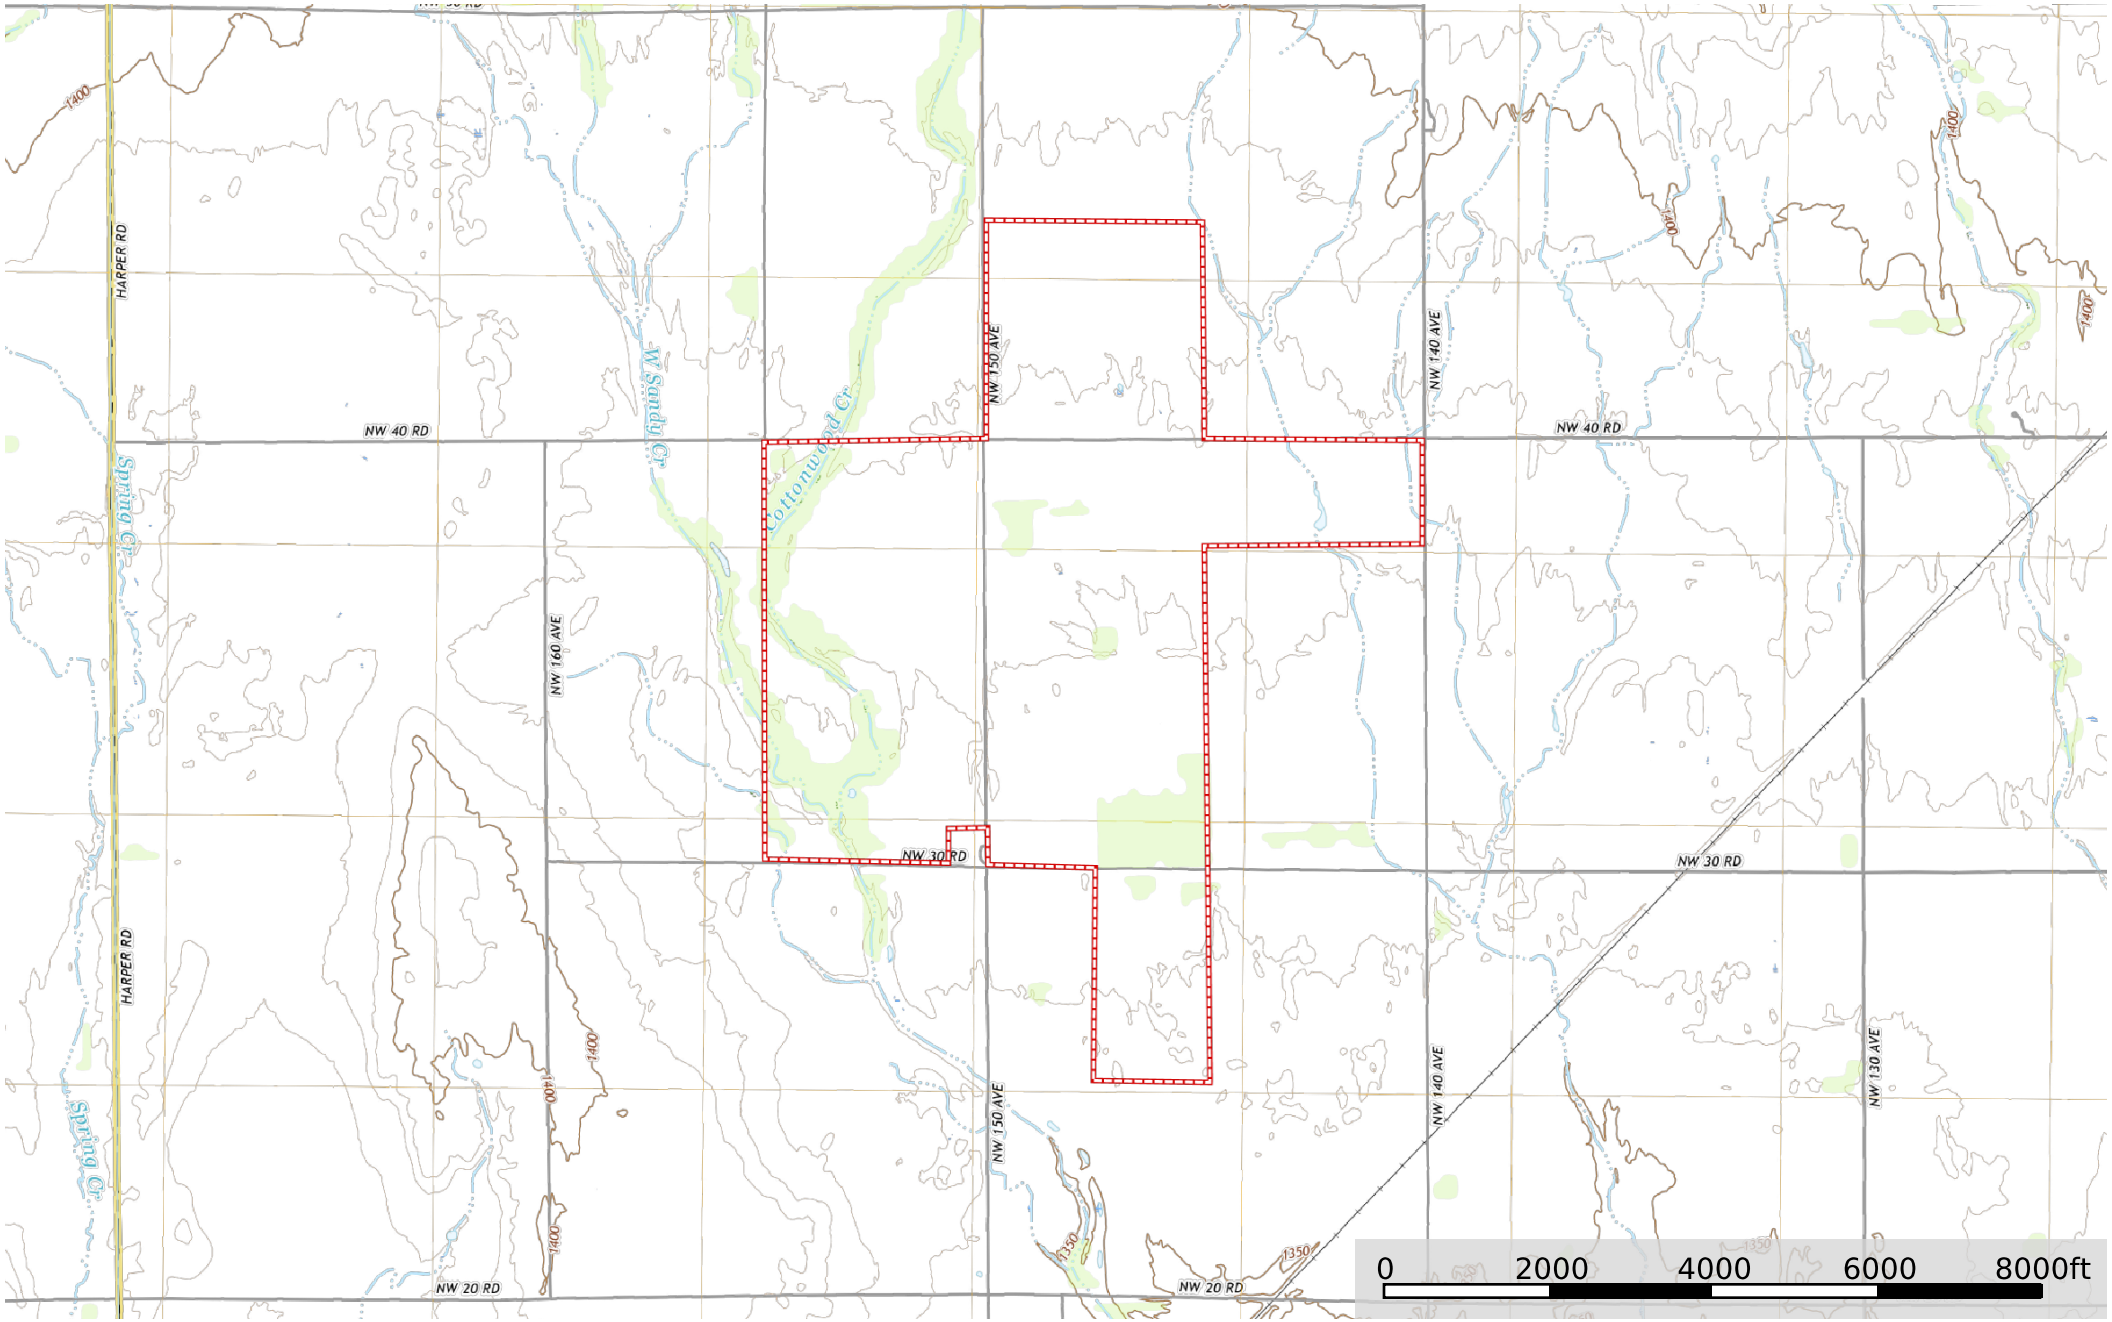

# KS - Harper Big Money Ranch LLC 940 ac +/-

Louisiana, 940 AC +/-

 Boundary