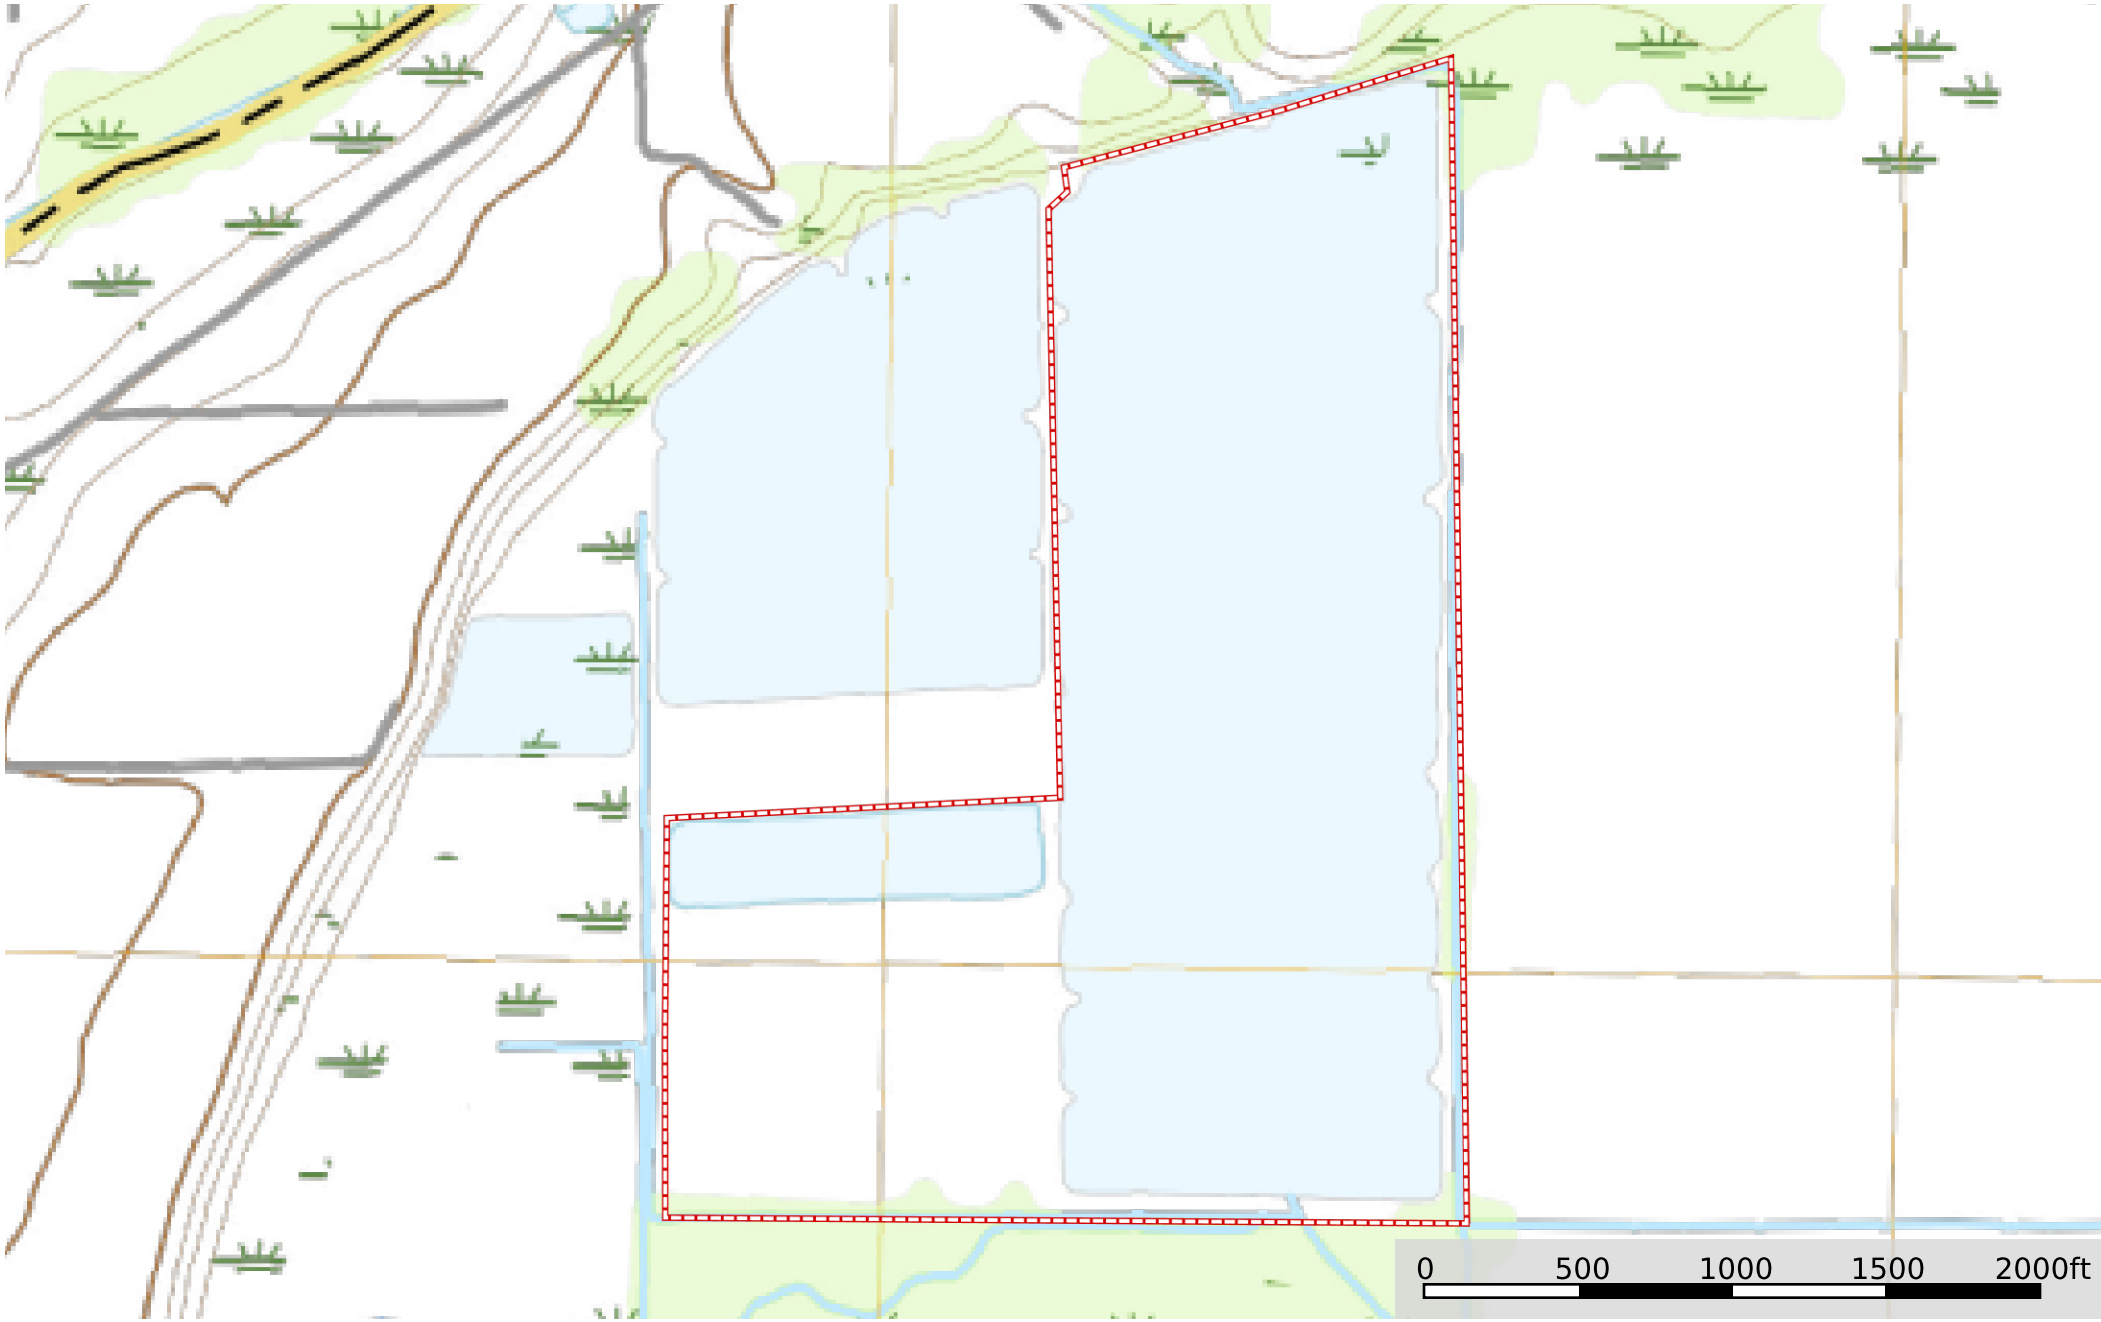

LA - Catahoula Branton Farms 150 ac +/-
Catahoula Parish, Louisiana, 150 AC +/-

Boundary