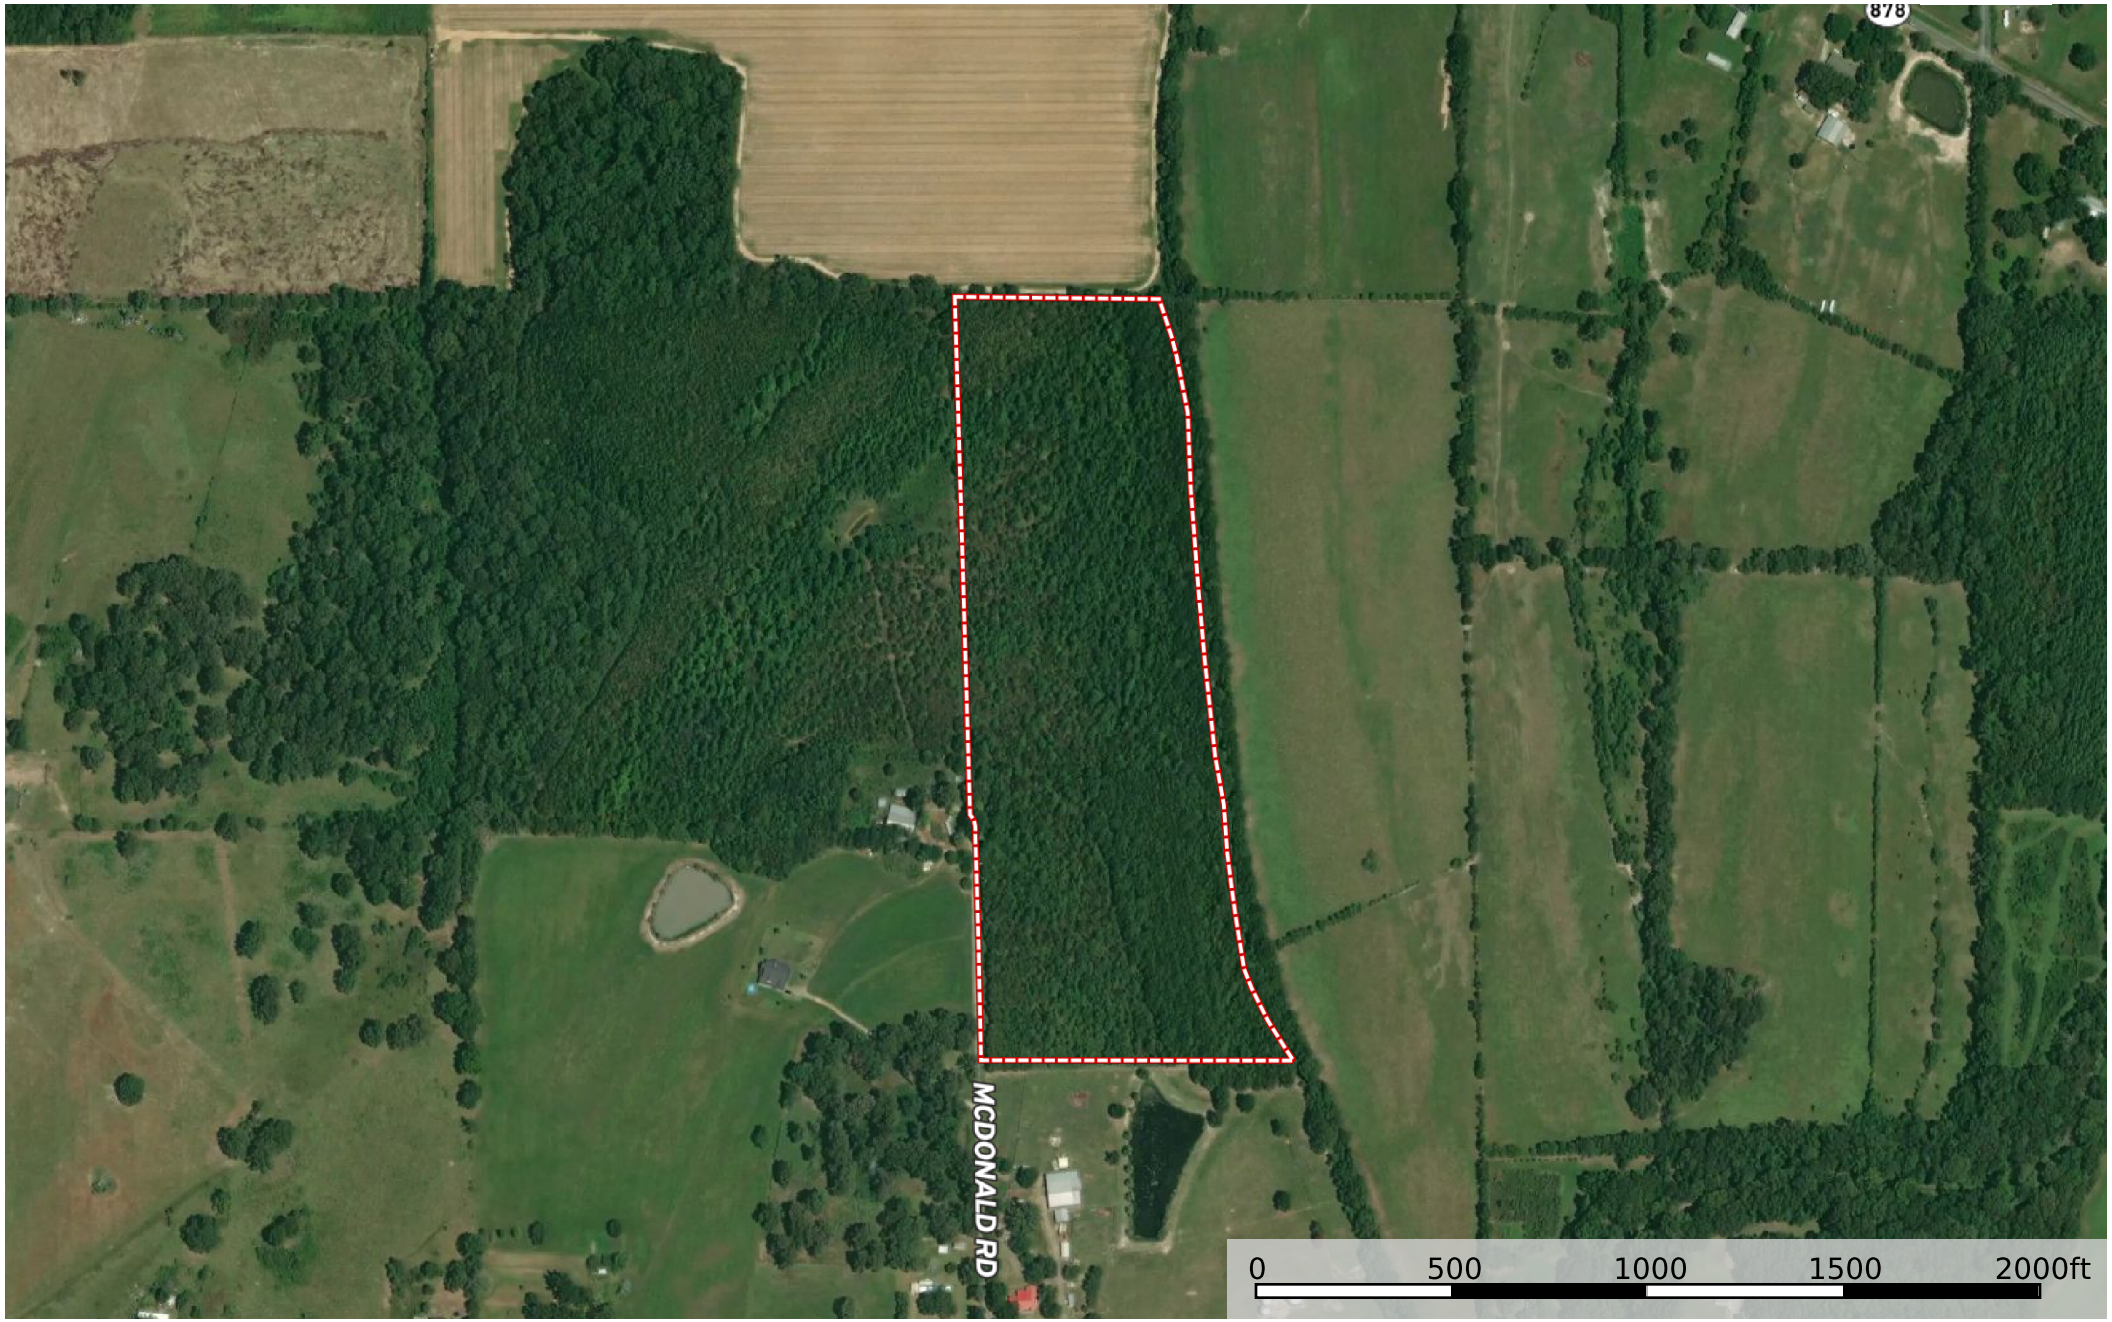

LA - West Carroll Irby 27.73 ac +/-
West Carroll Parish, Louisiana, 27.73 AC +/-

 Boundary