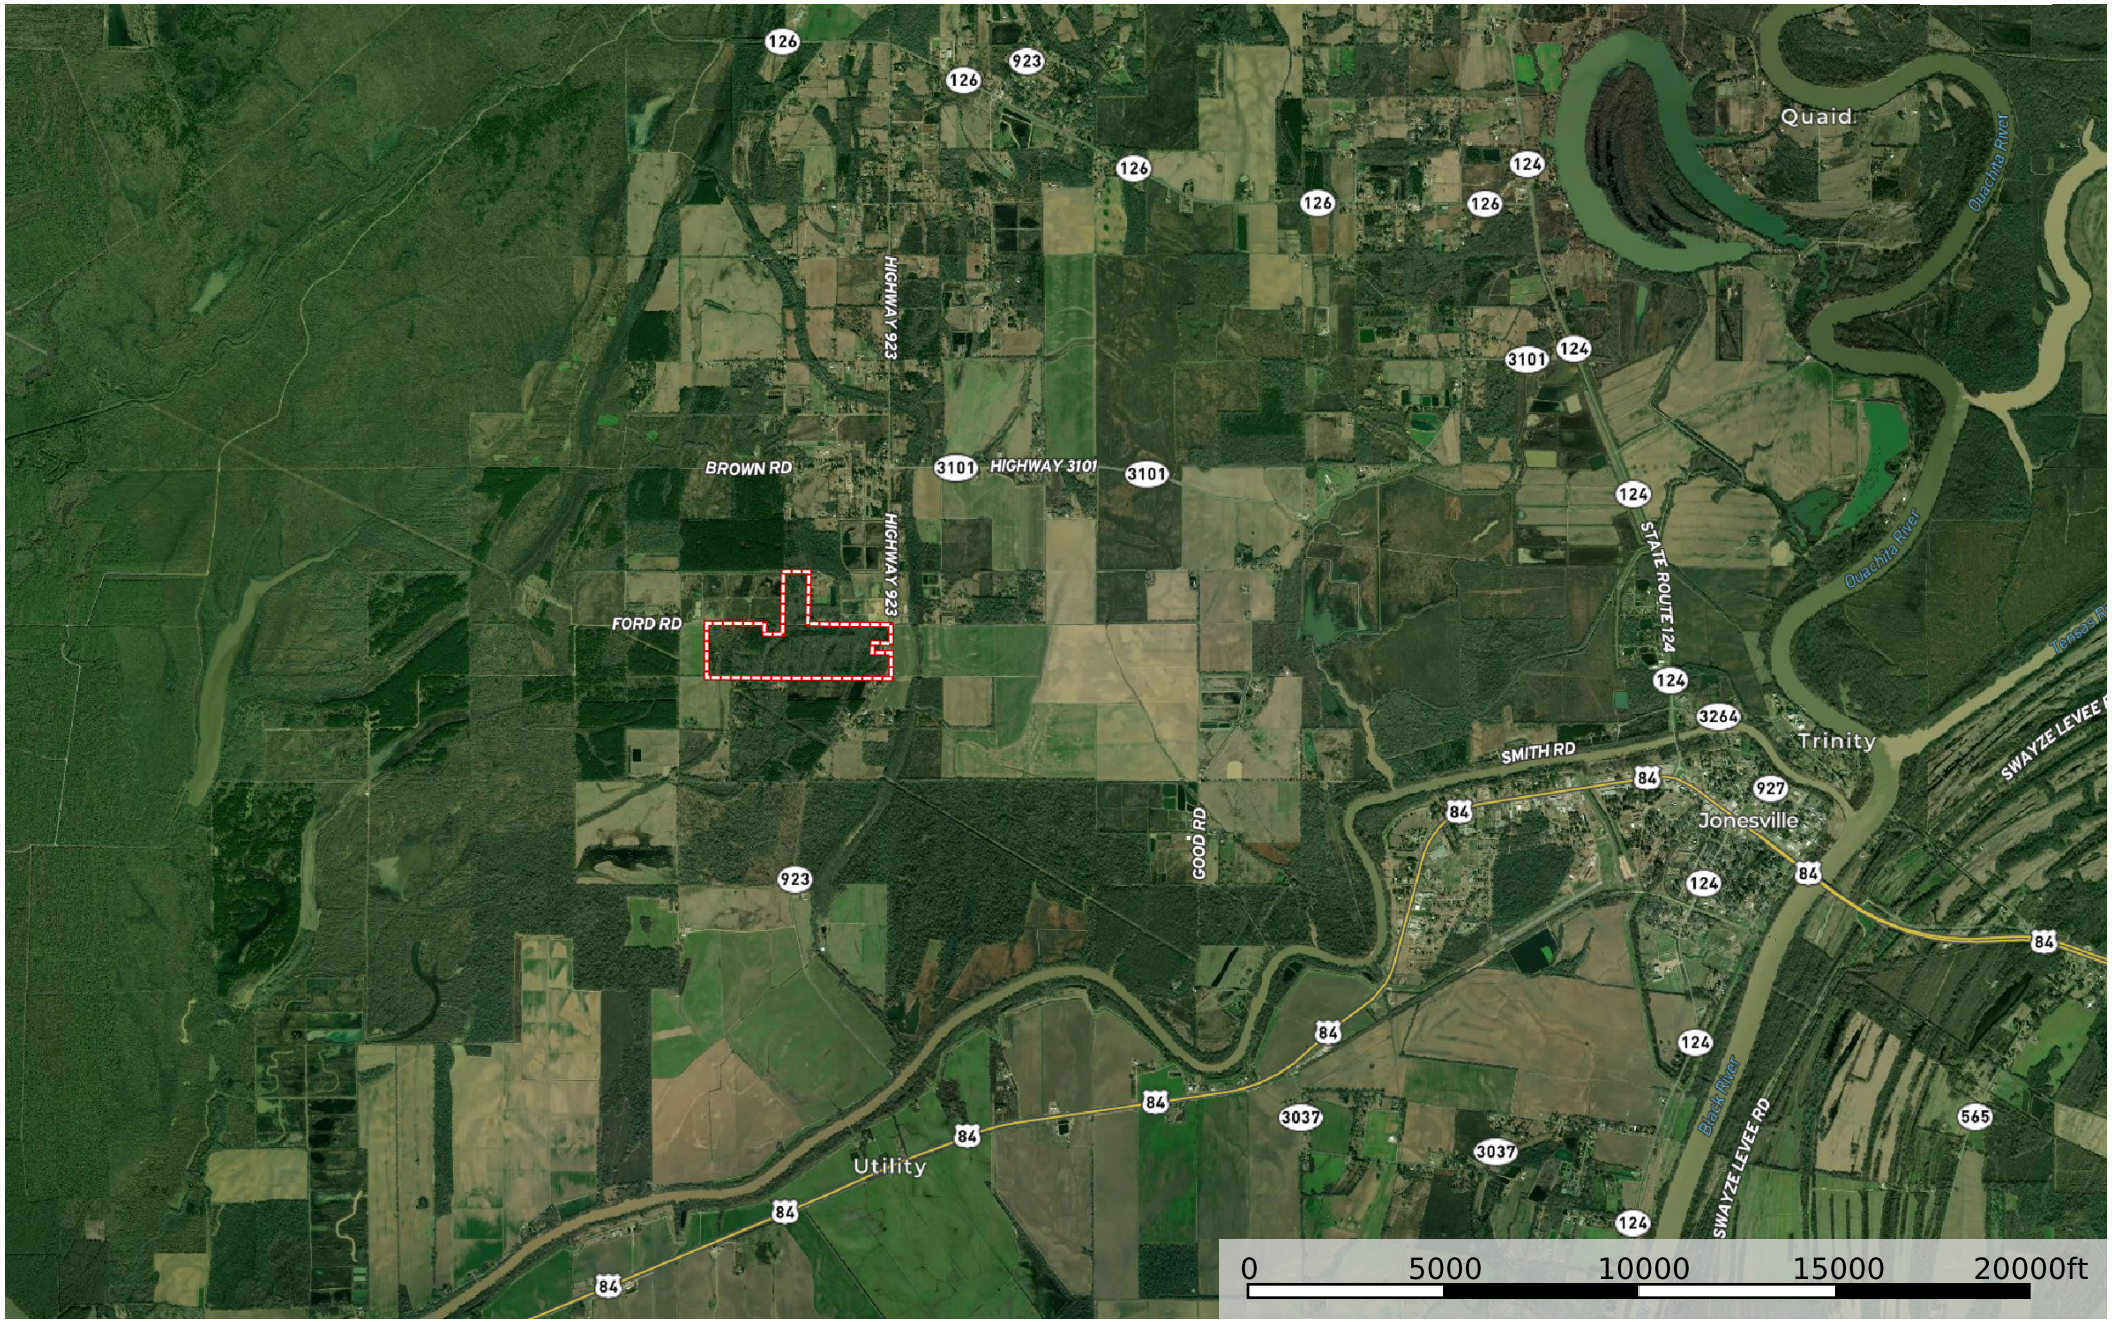

# LA - Catahoula Hebert Land Investment 160 ac +/-

Catahoula Parish, Louisiana, 160 AC +/-

Boundary