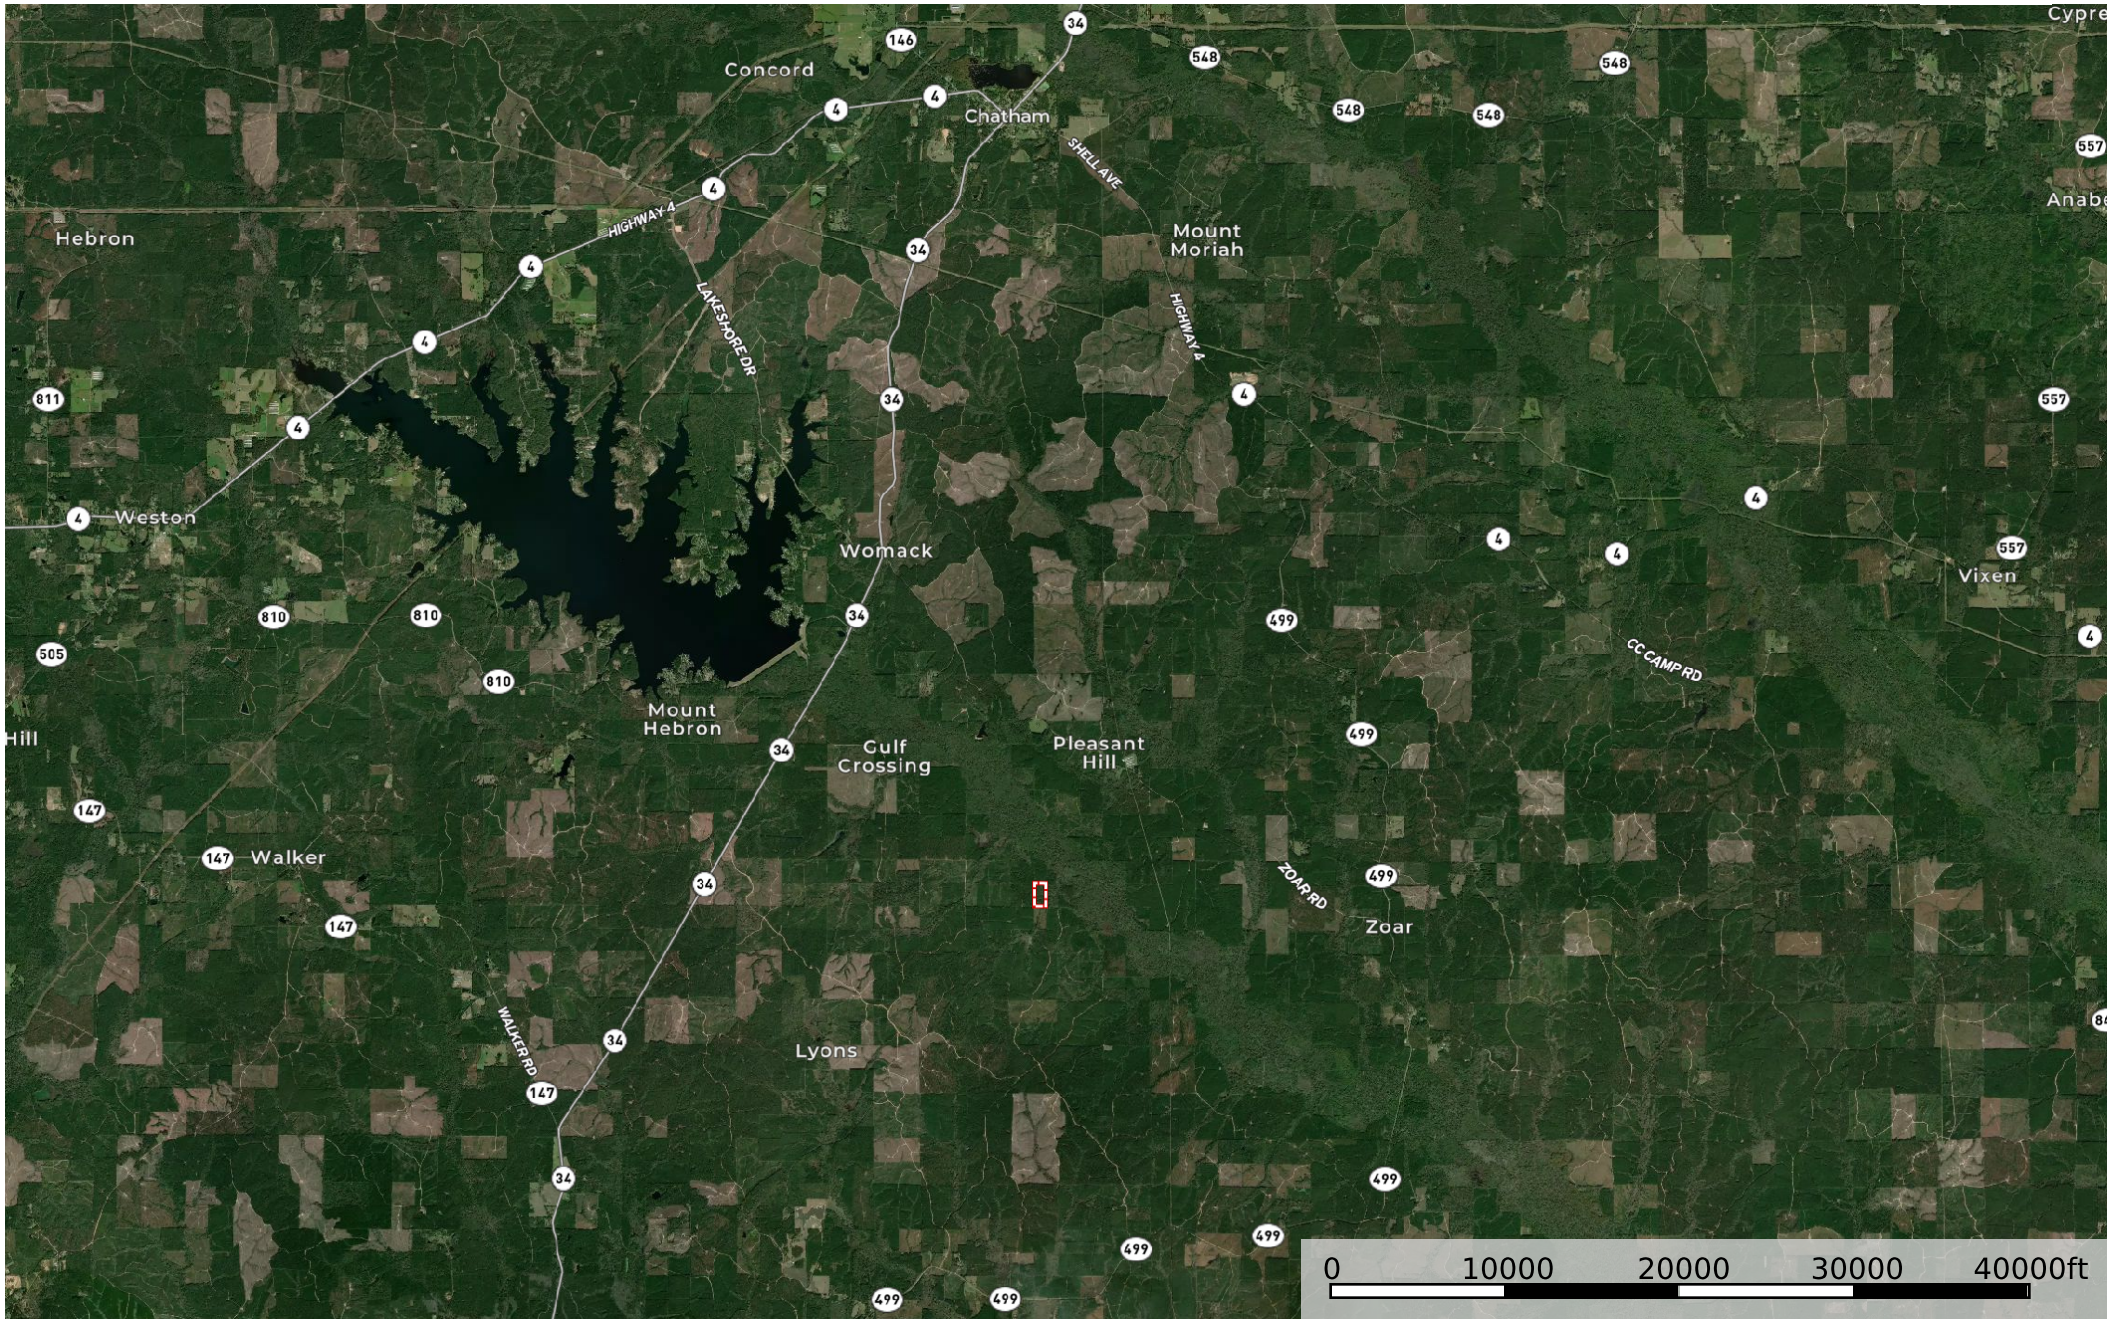

LA - Jackson Wise 20 ac +/-
Jackson Parish, Louisiana, 20 AC +/-

Boundary