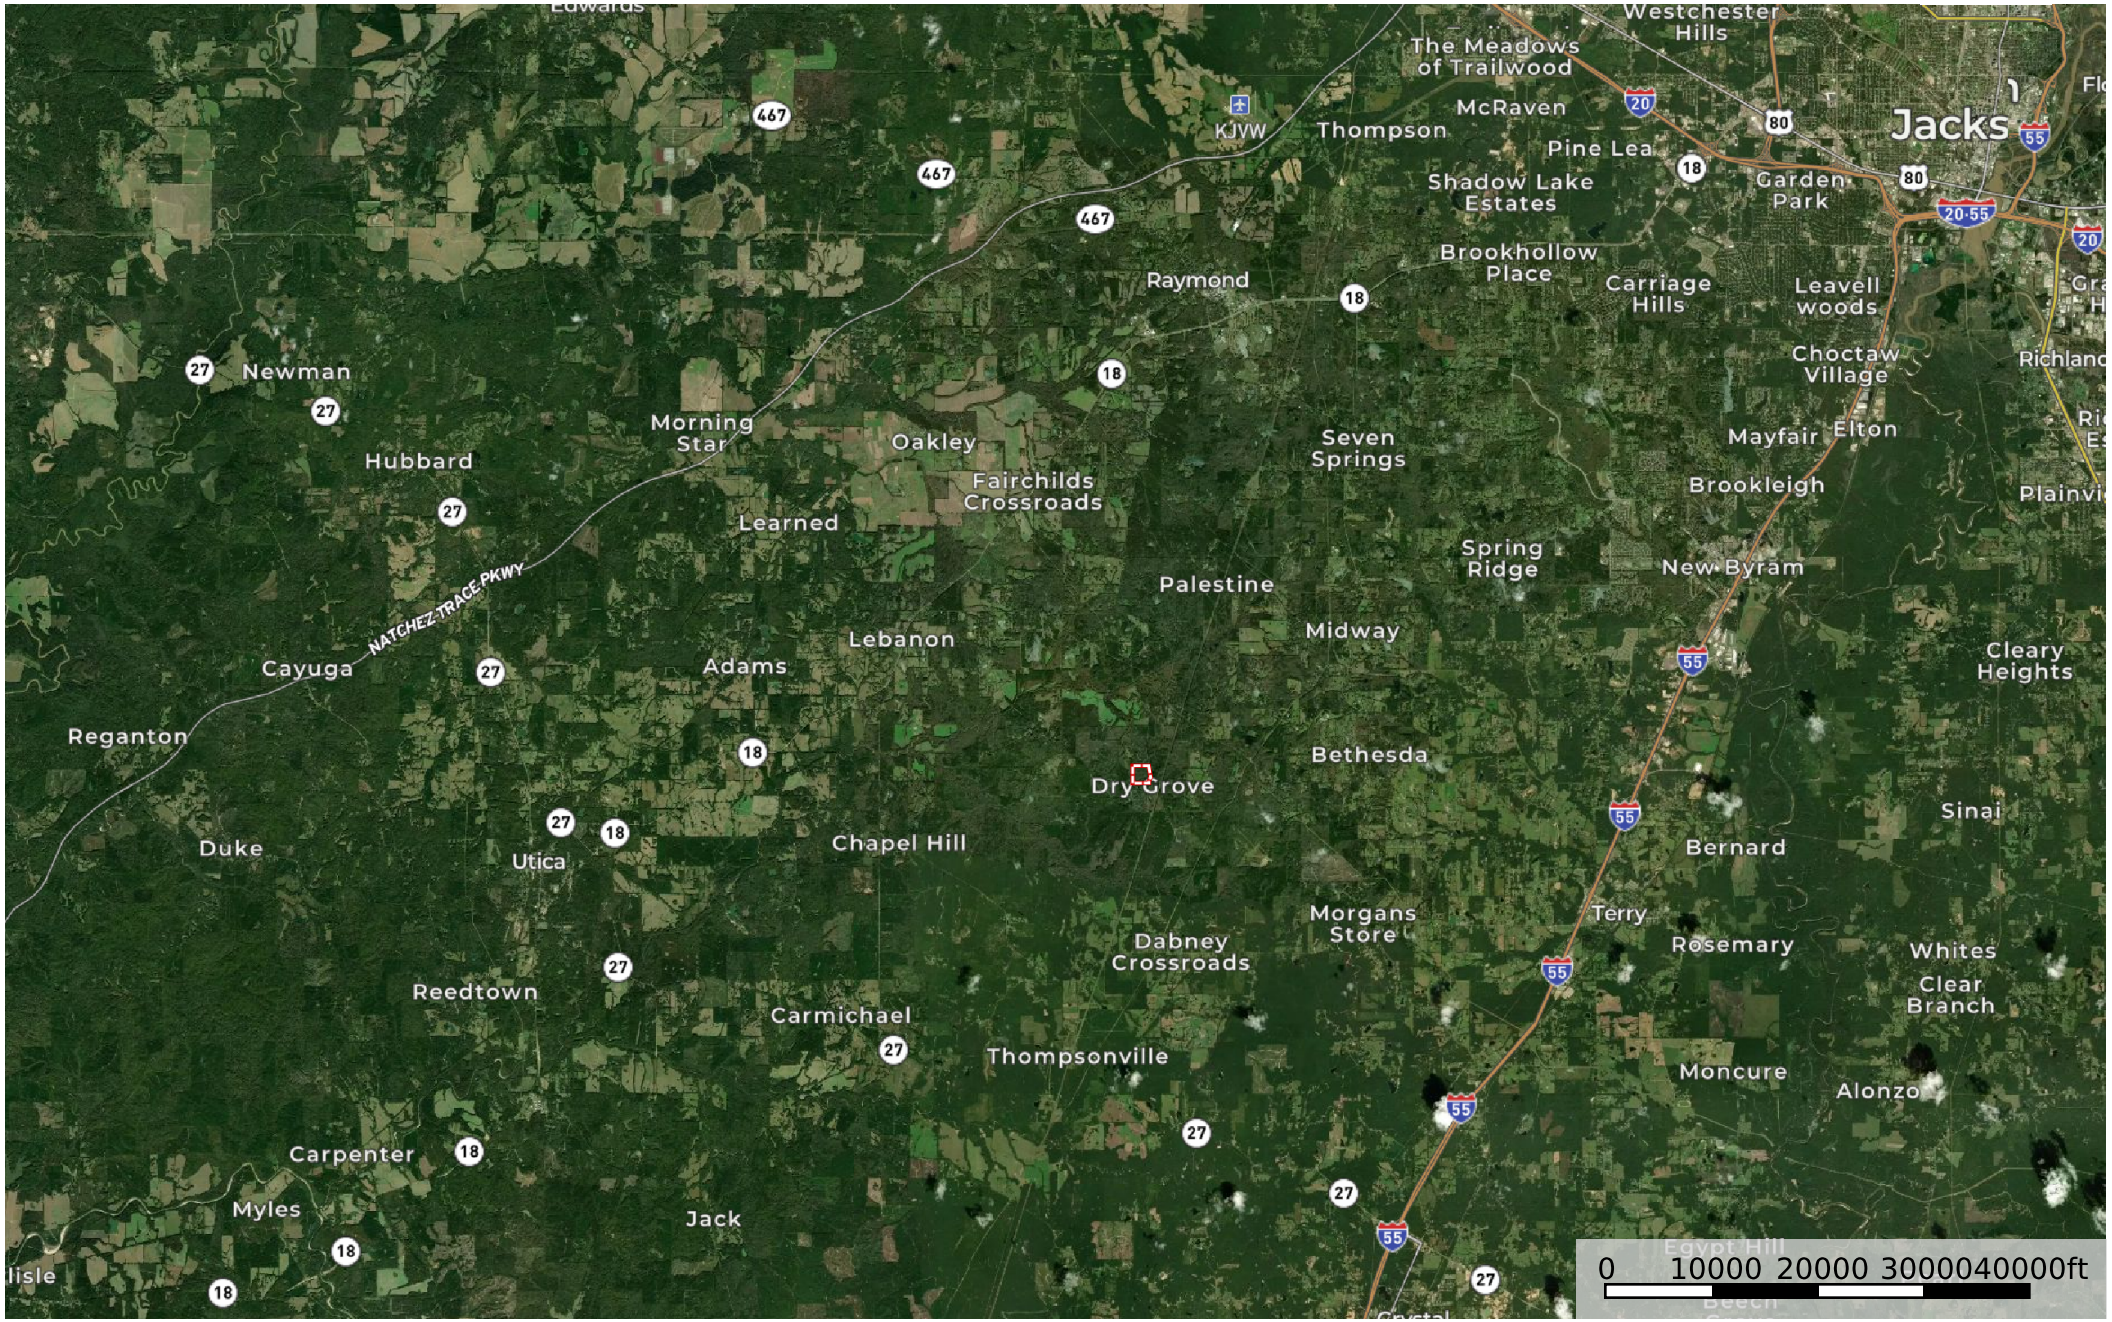

MS - Hinds Fontenot 60 ac +/-
Hinds County, Mississippi, 60 AC +/-

Boundary