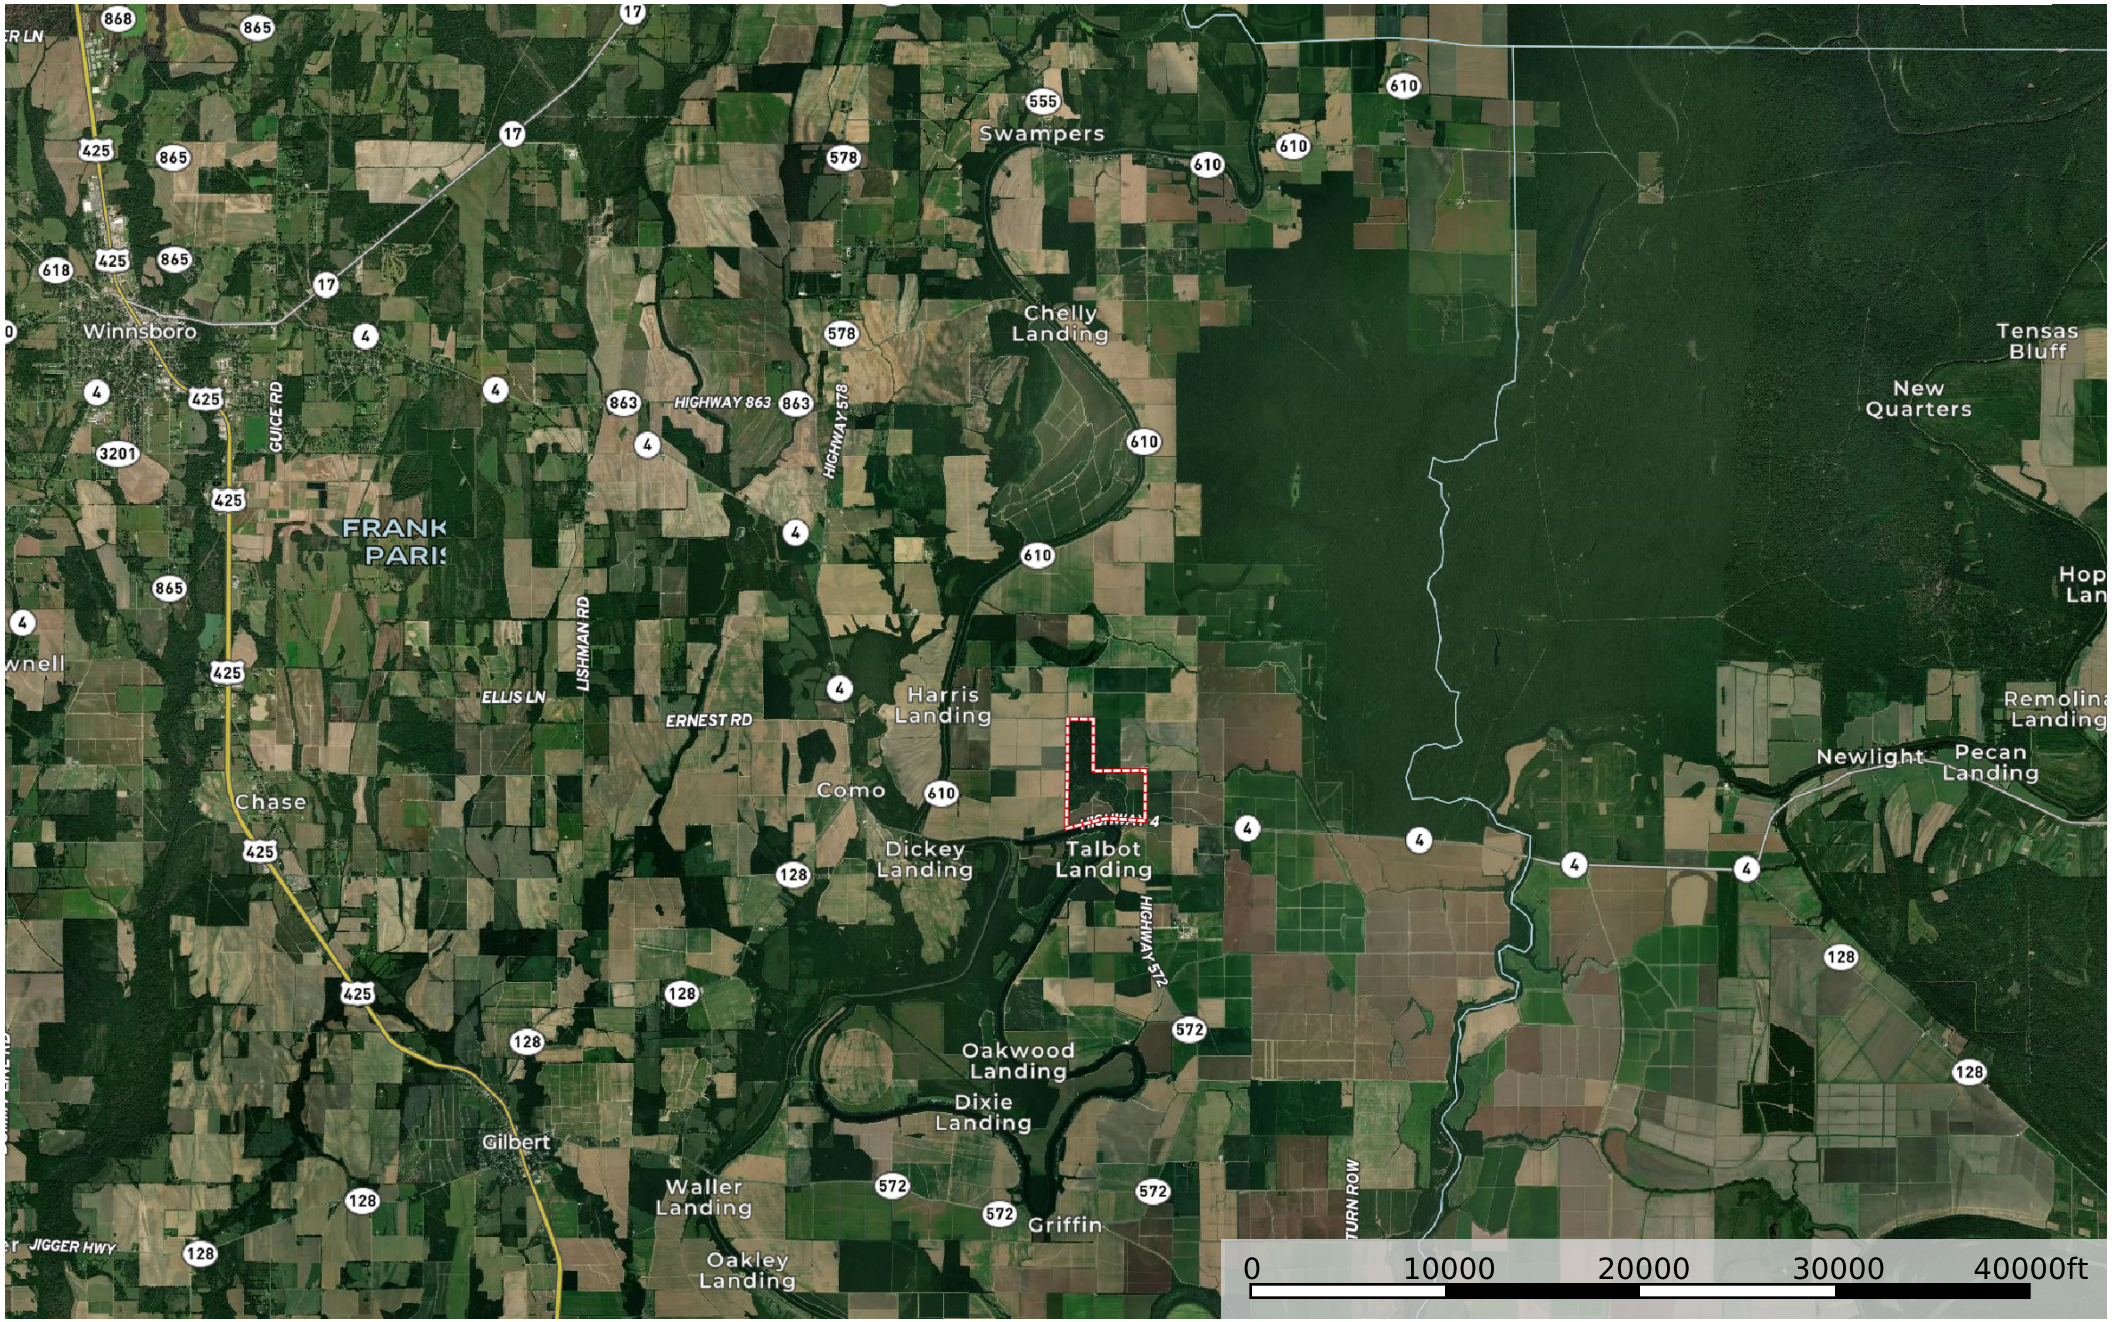

LA - Franklin Carroll 320 ac +/-
Franklin Parish, Louisiana, 320 AC +/-

Boundary