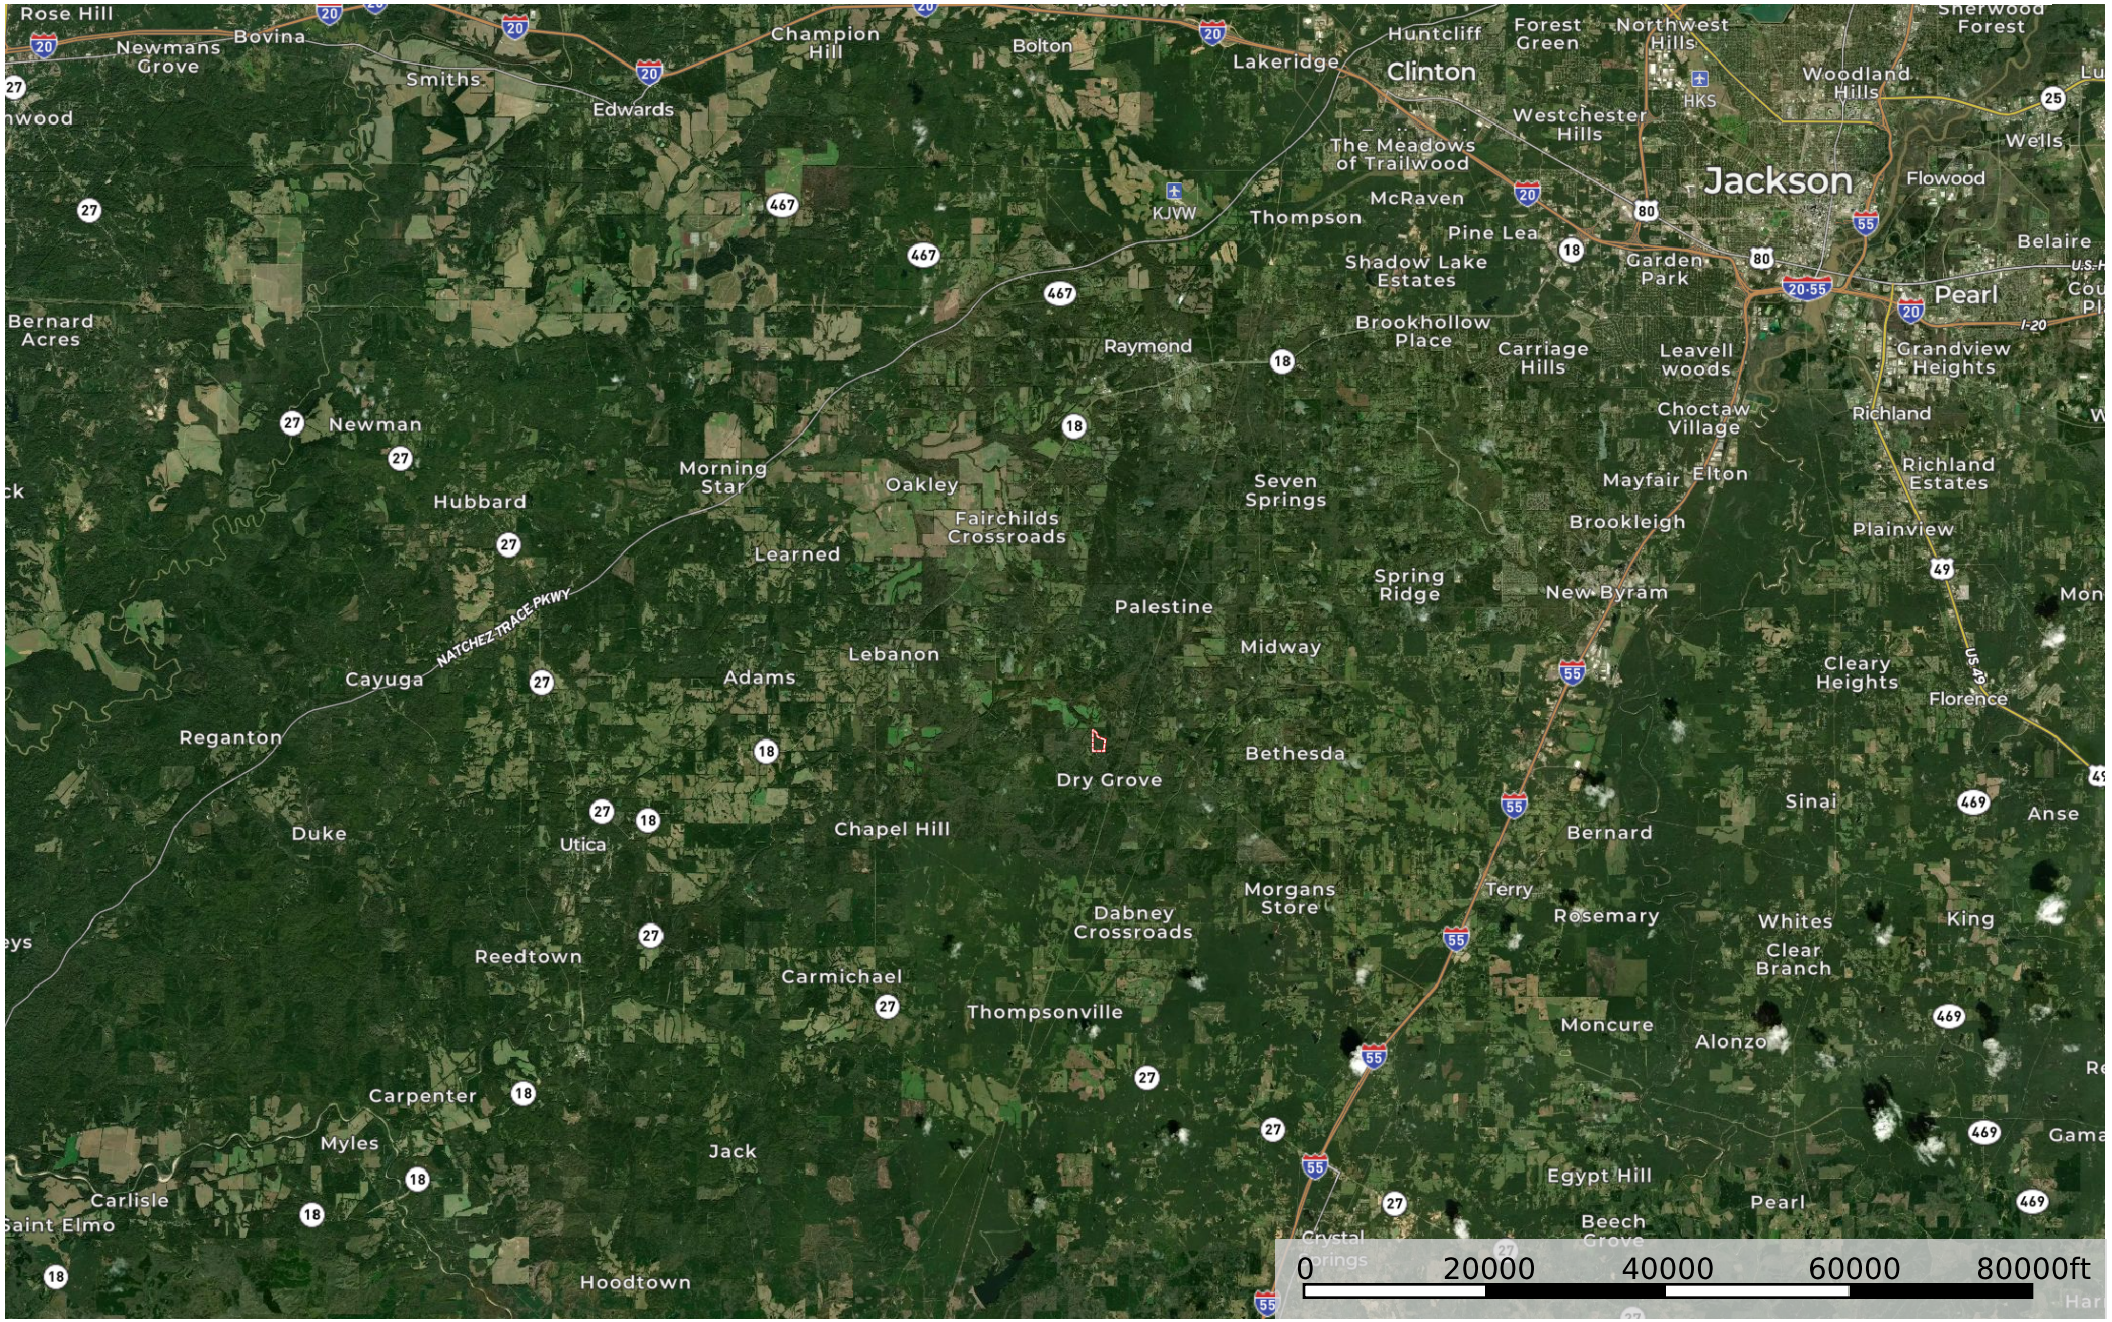

MS - Hinds Fontenot 52 ac +/-

Hinds County, Mississippi, 52 AC +/-

Boundary