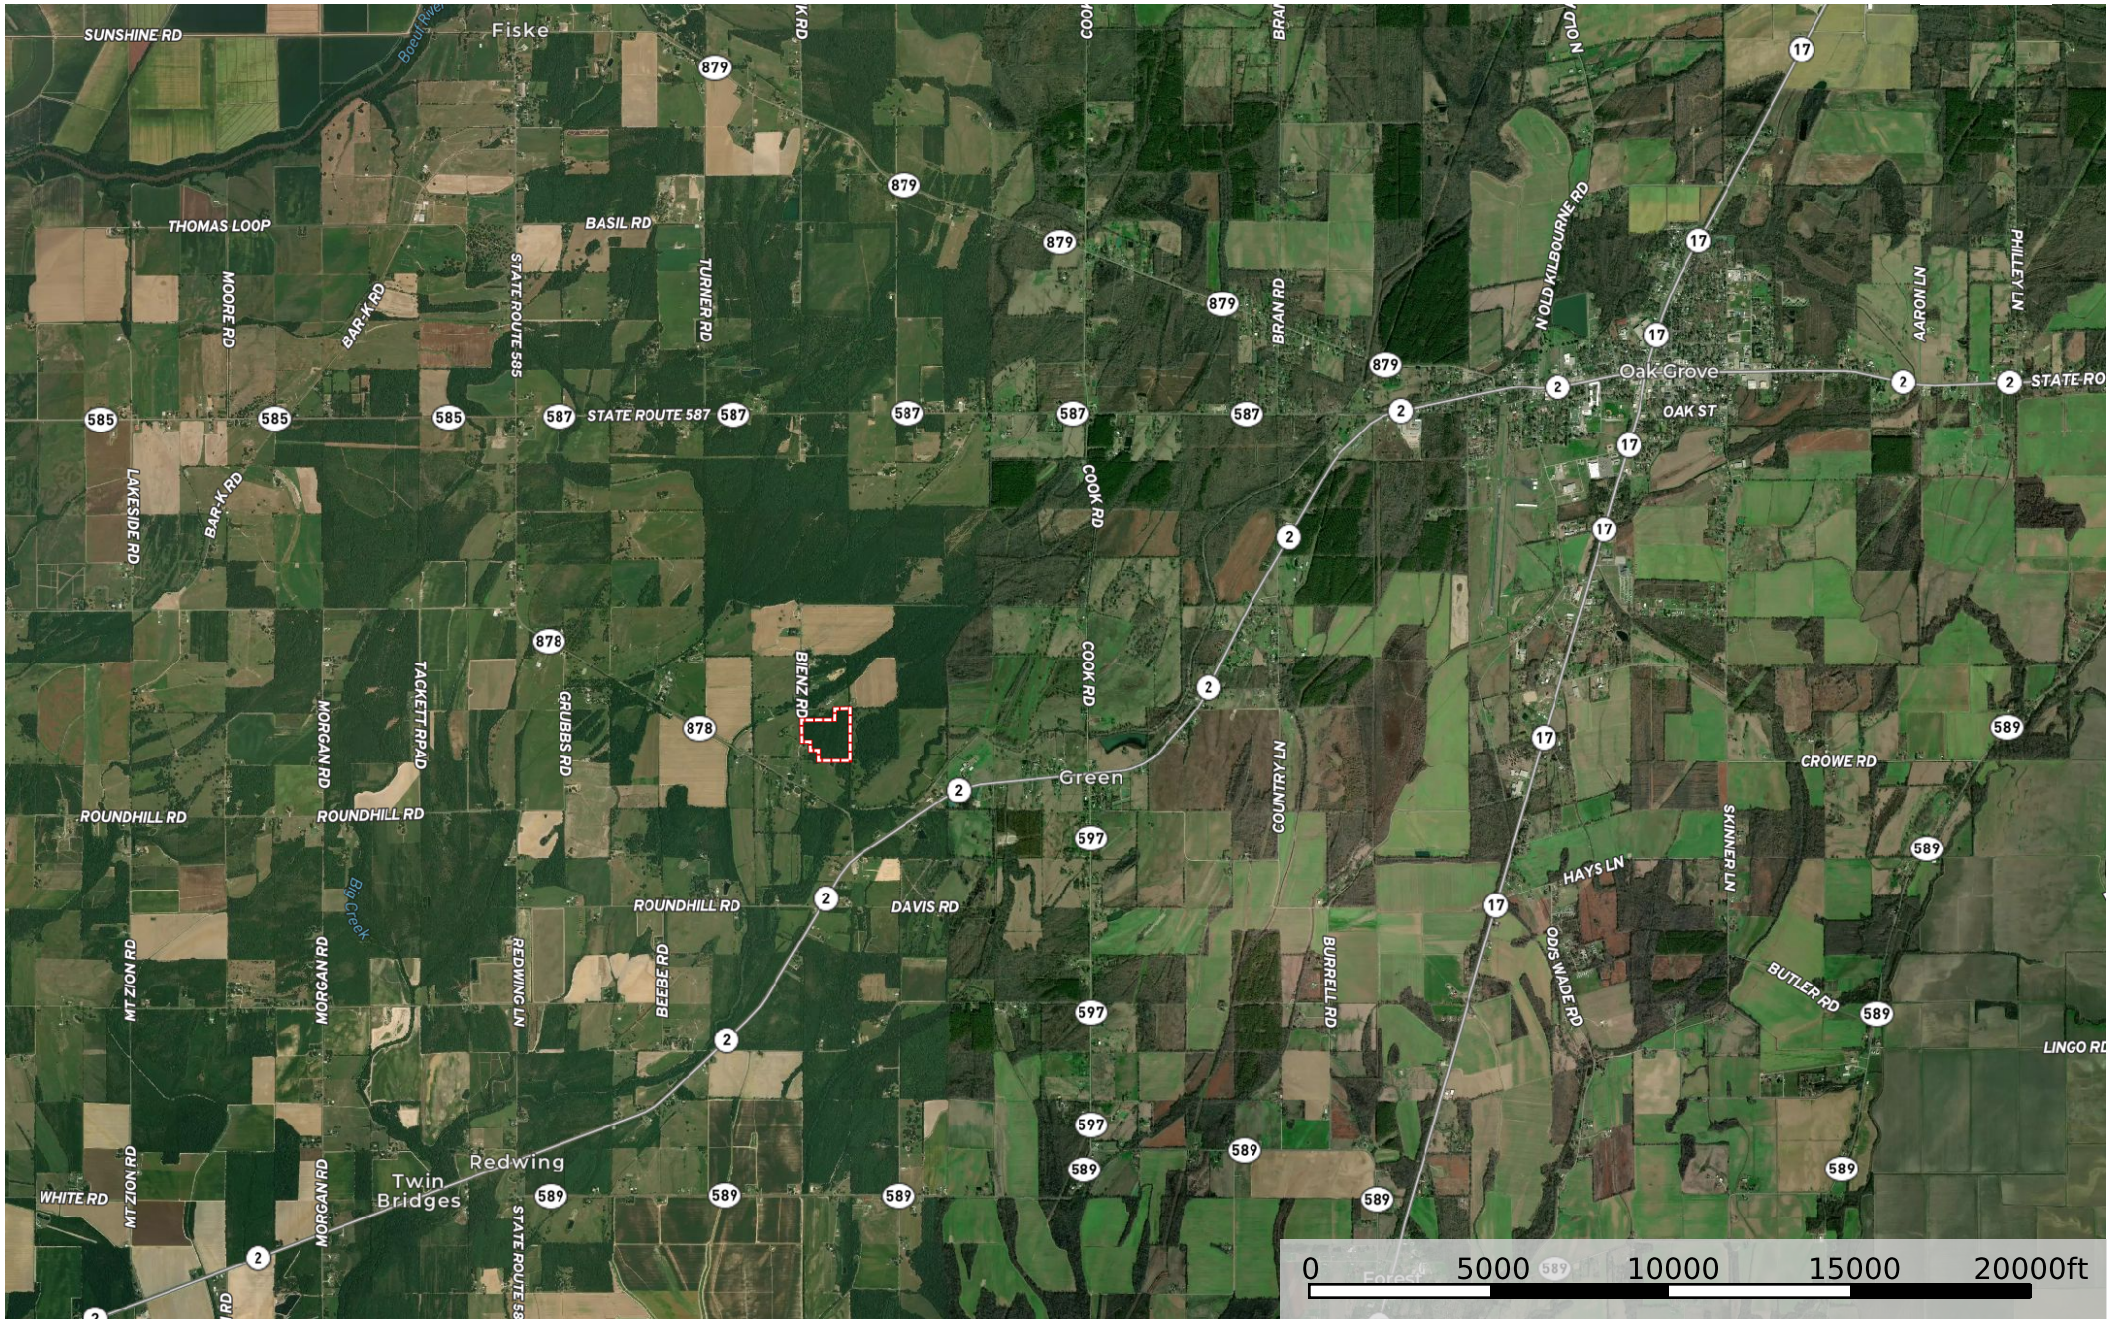

LA - West Carroll Irby 33.42 ac +/-

West Carroll Parish, Louisiana, 33.42 AC +/-

Boundary