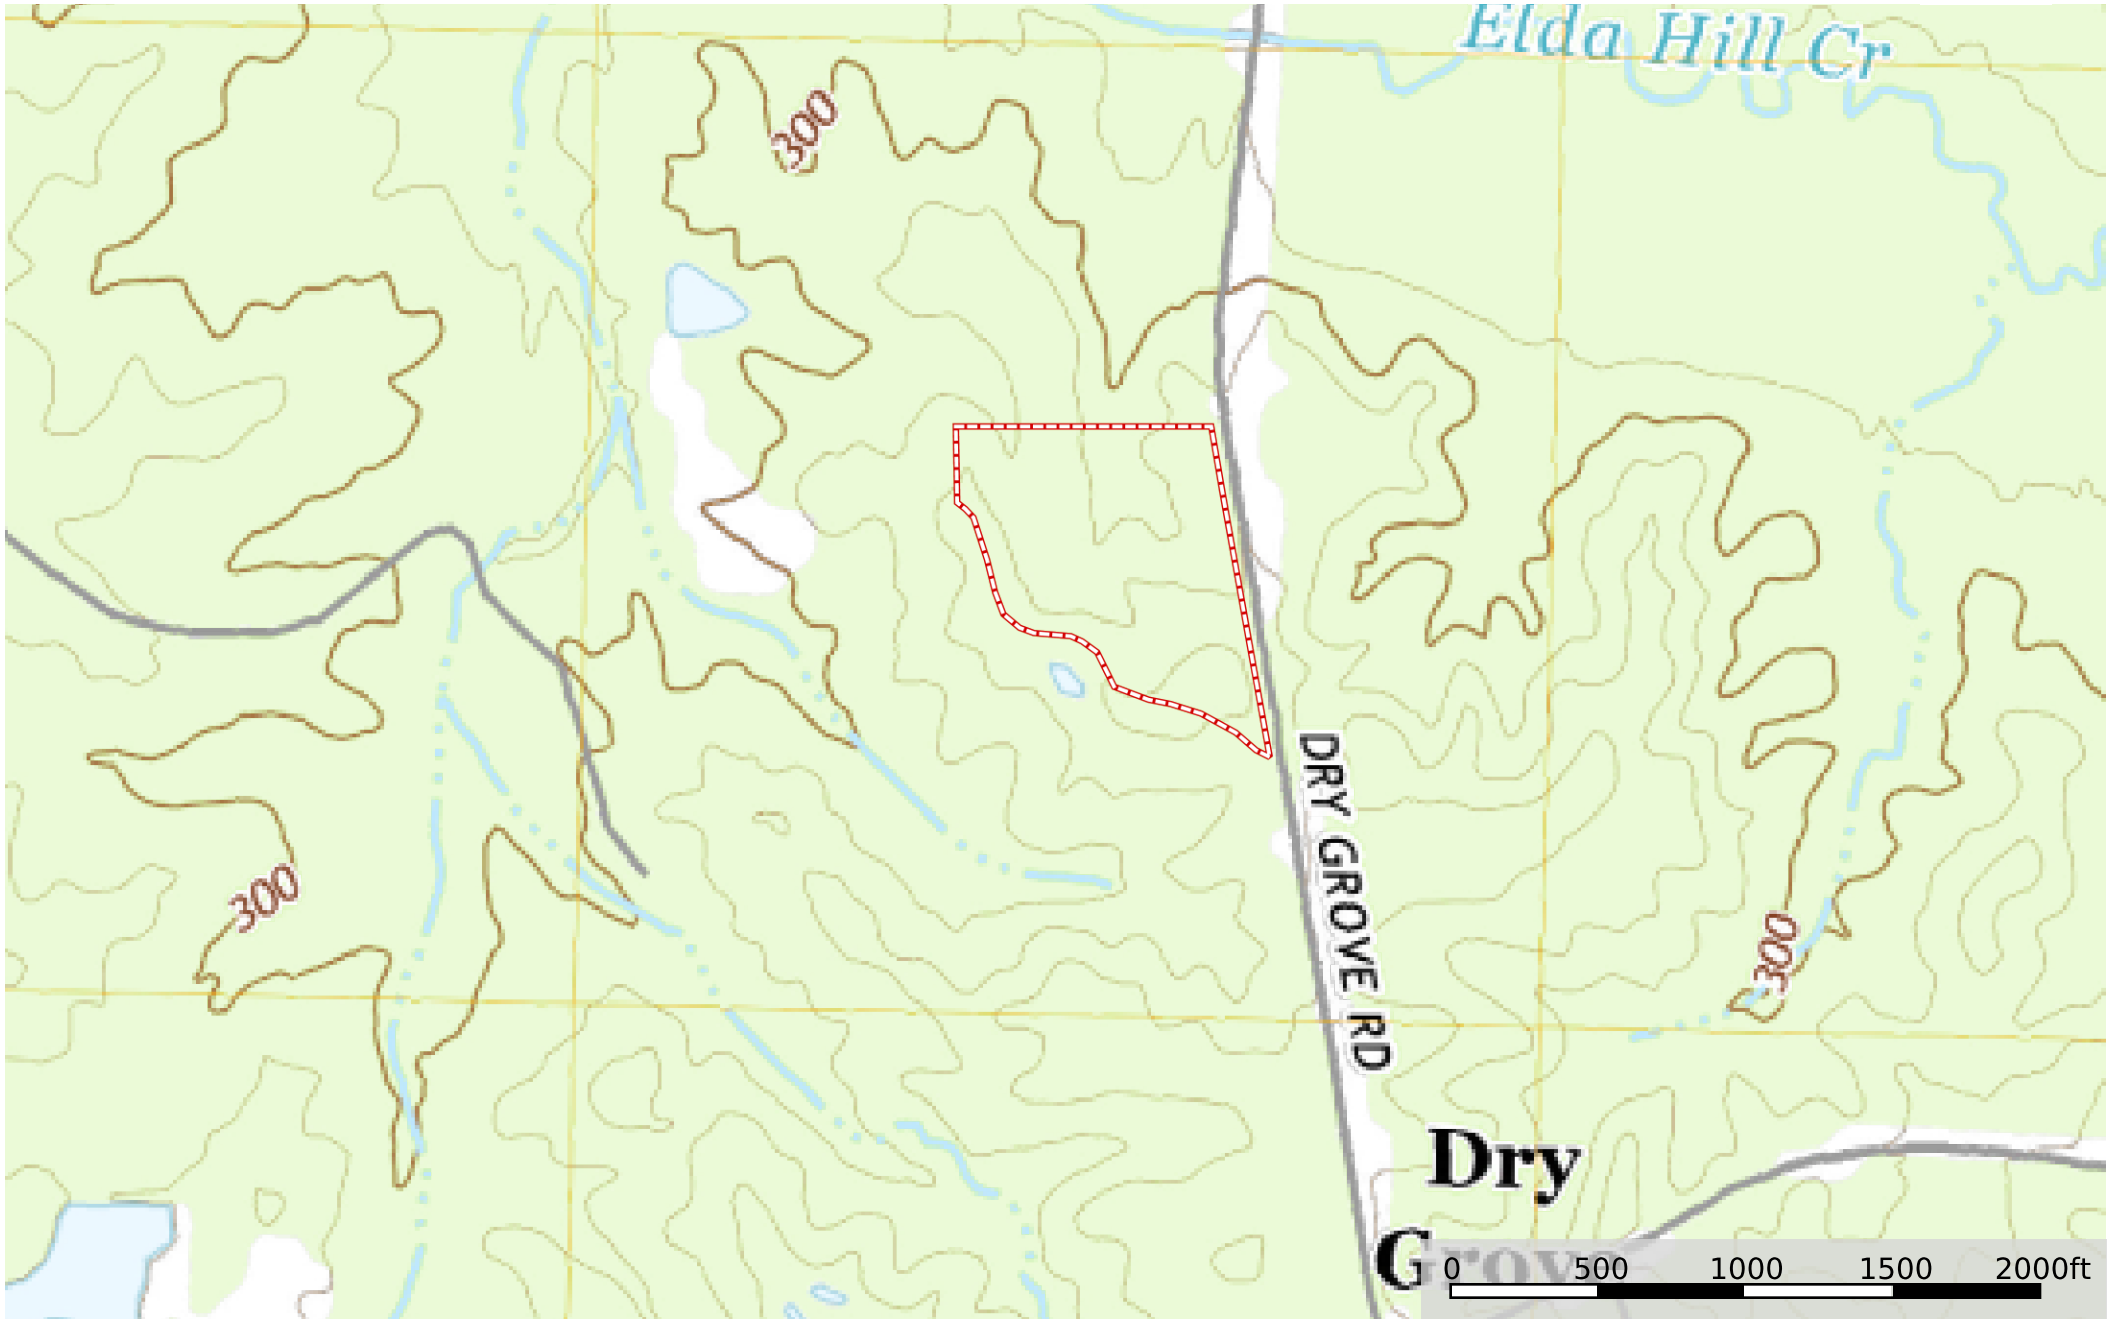

MS - Hinds Fontenot 16 acres +/-
Hinds County, Mississippi, 16 AC +/-

Boundary