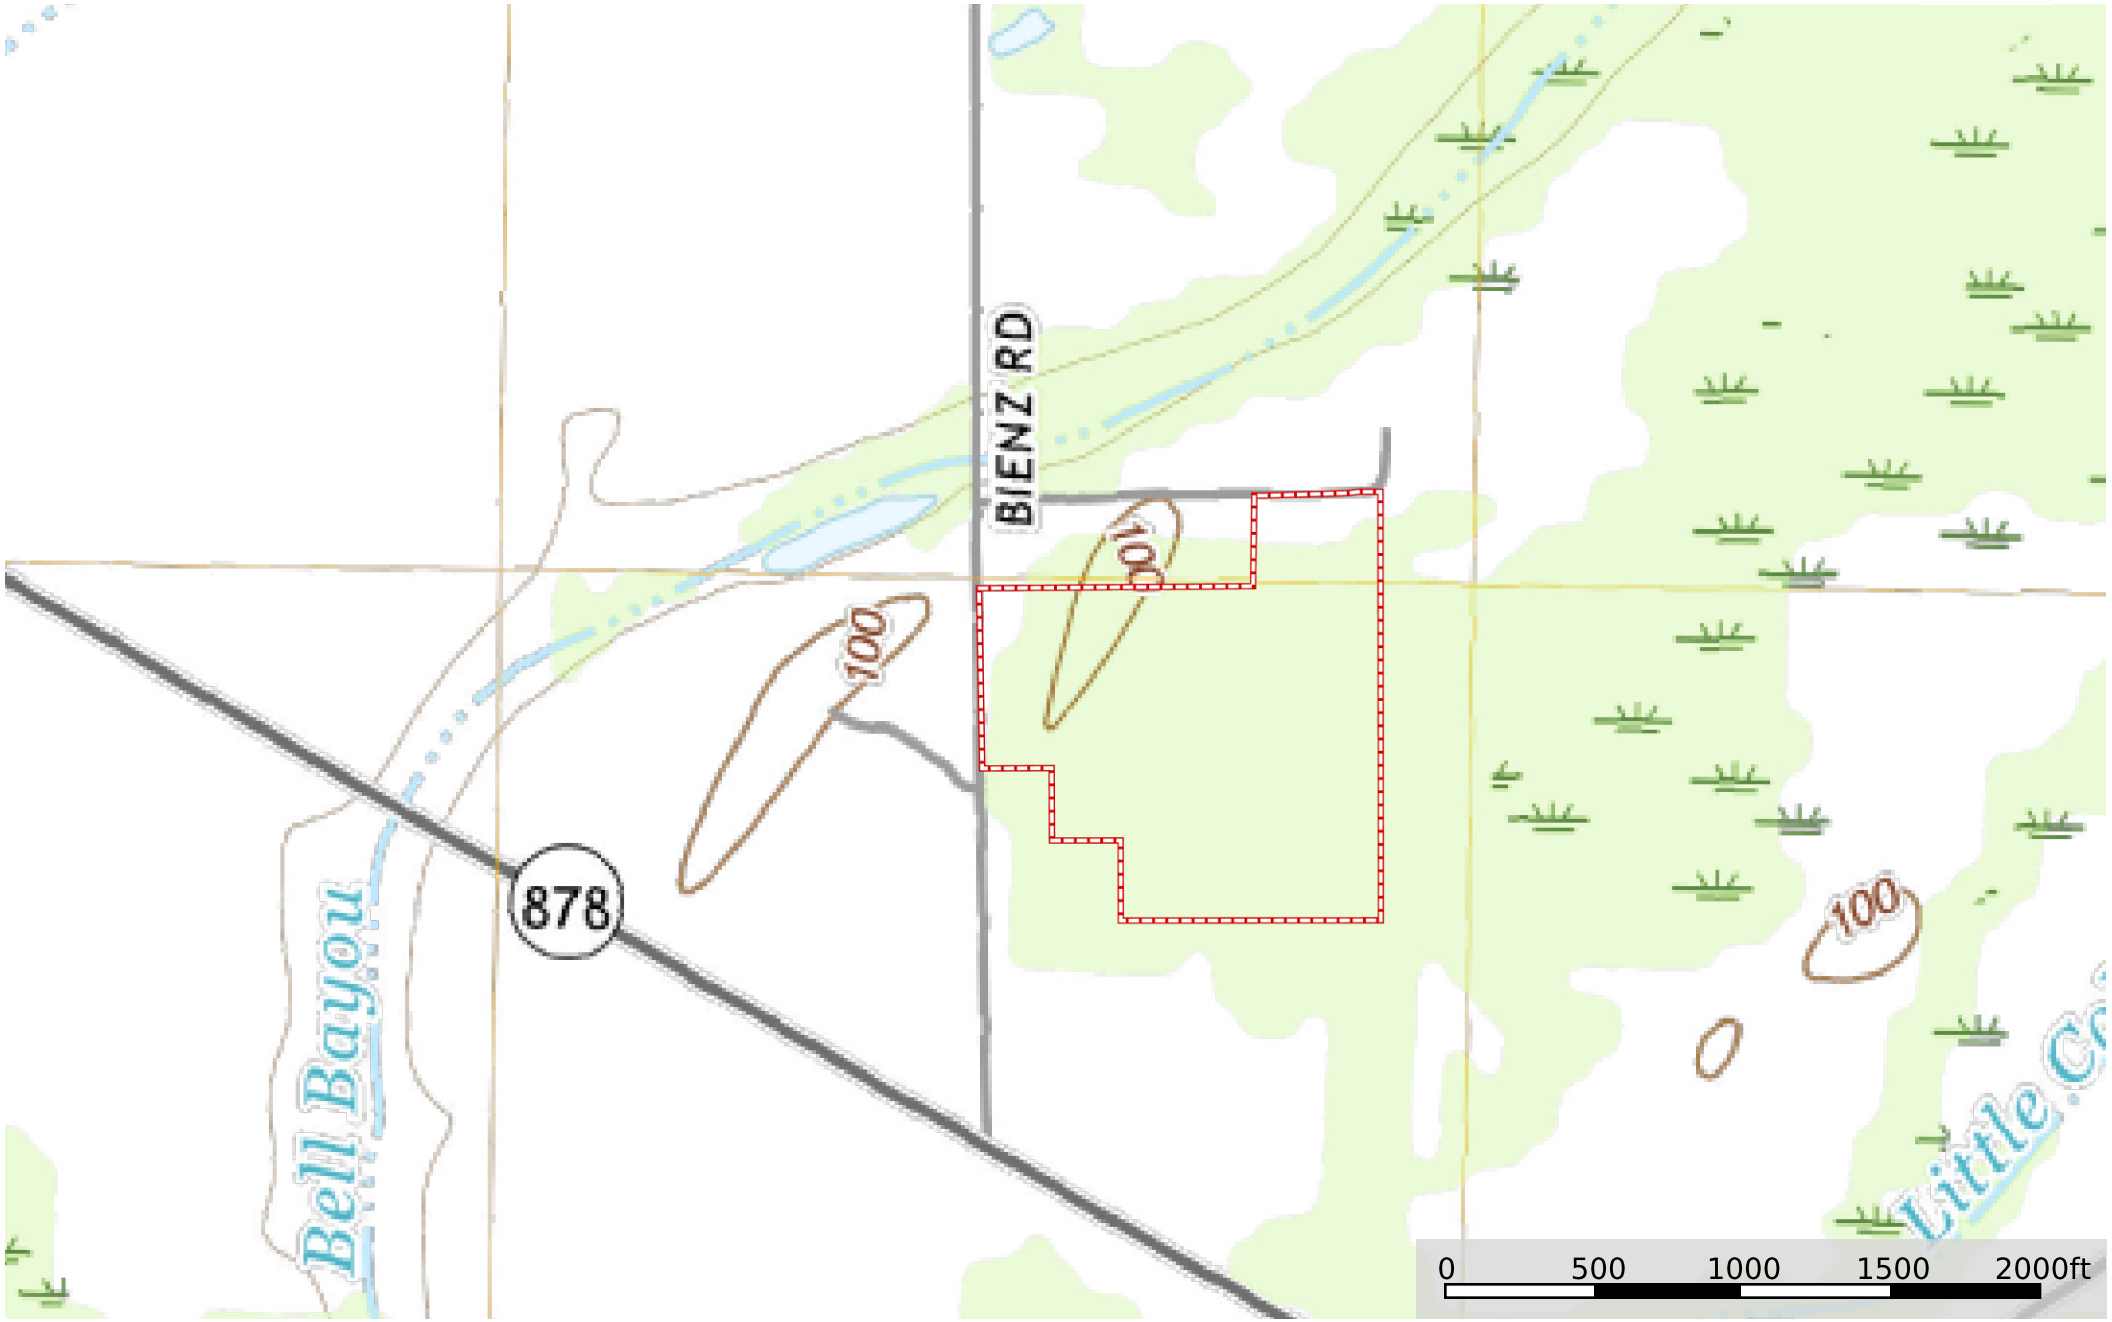

LA - West Carroll Irby 33.42 ac +/-
West Carroll Parish, Louisiana, 33.42 AC +/-

Boundary