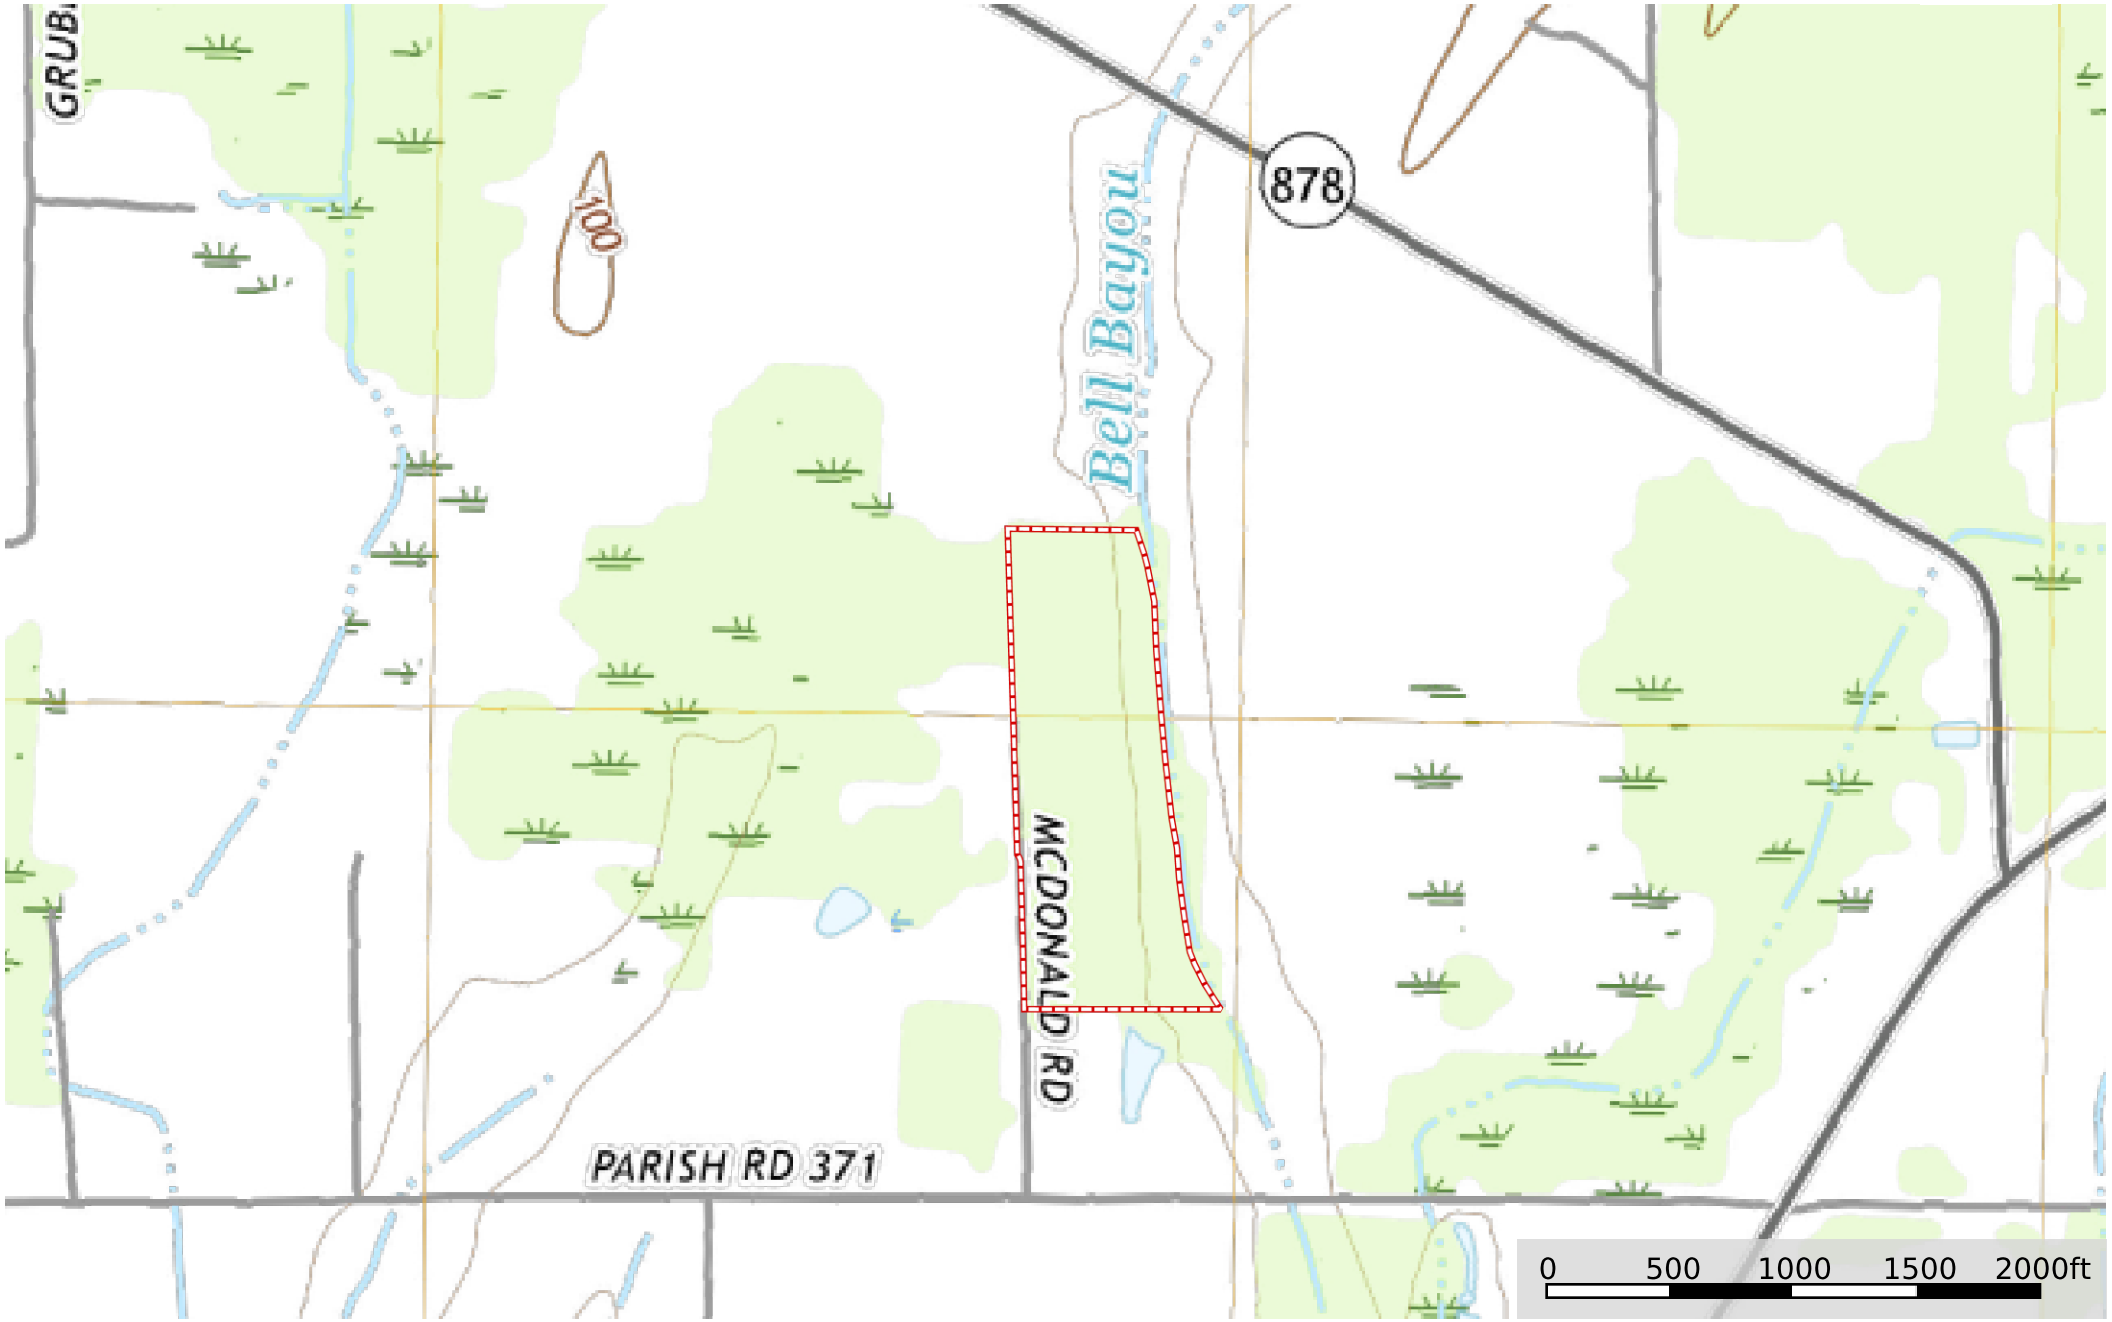

LA - West Carroll Irby 27.73 ac +/-
West Carroll Parish, Louisiana, 27.73 AC +/-

Boundary